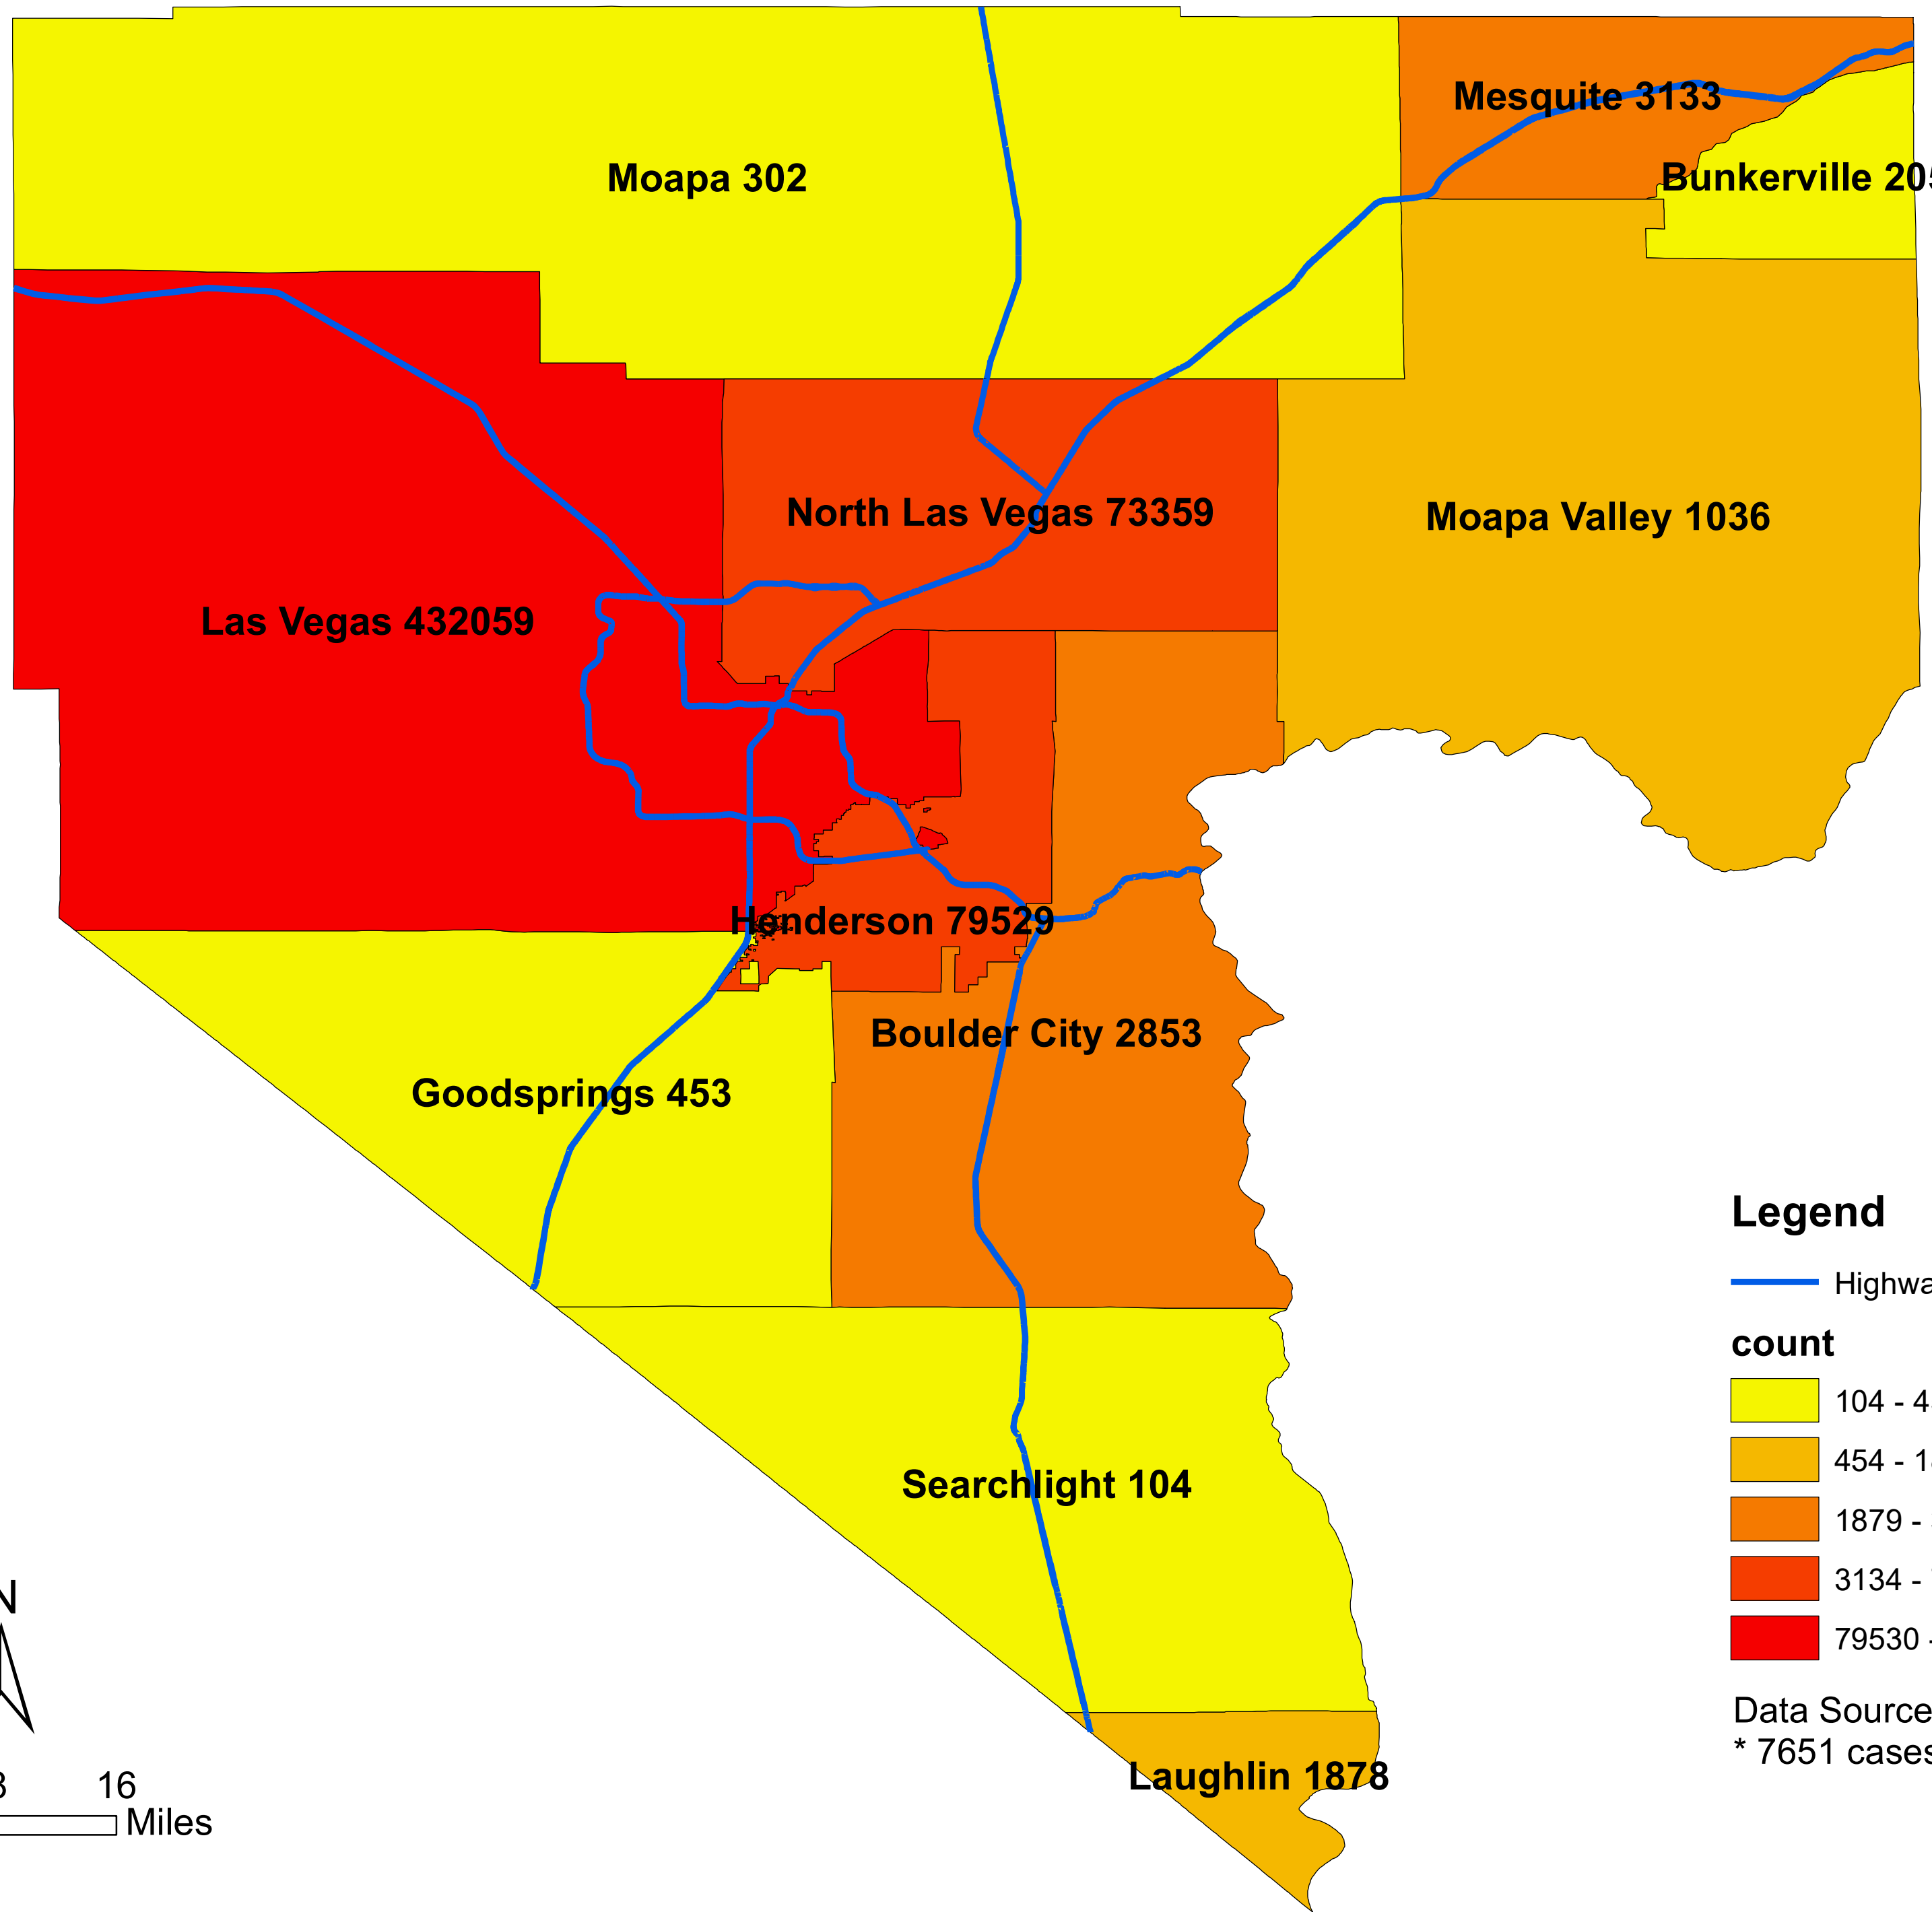

Number of COVID-19 cases by city in Clark county (05.29.2023)

Legend

— Highway

count

- 104 - 453
- 454 - 1878
- 1879 - 3133
- 3134 - 79529
- 79530 - 432059

Data Source: SNHD

* 7651 cases without city information

0 4 8 16 Miles