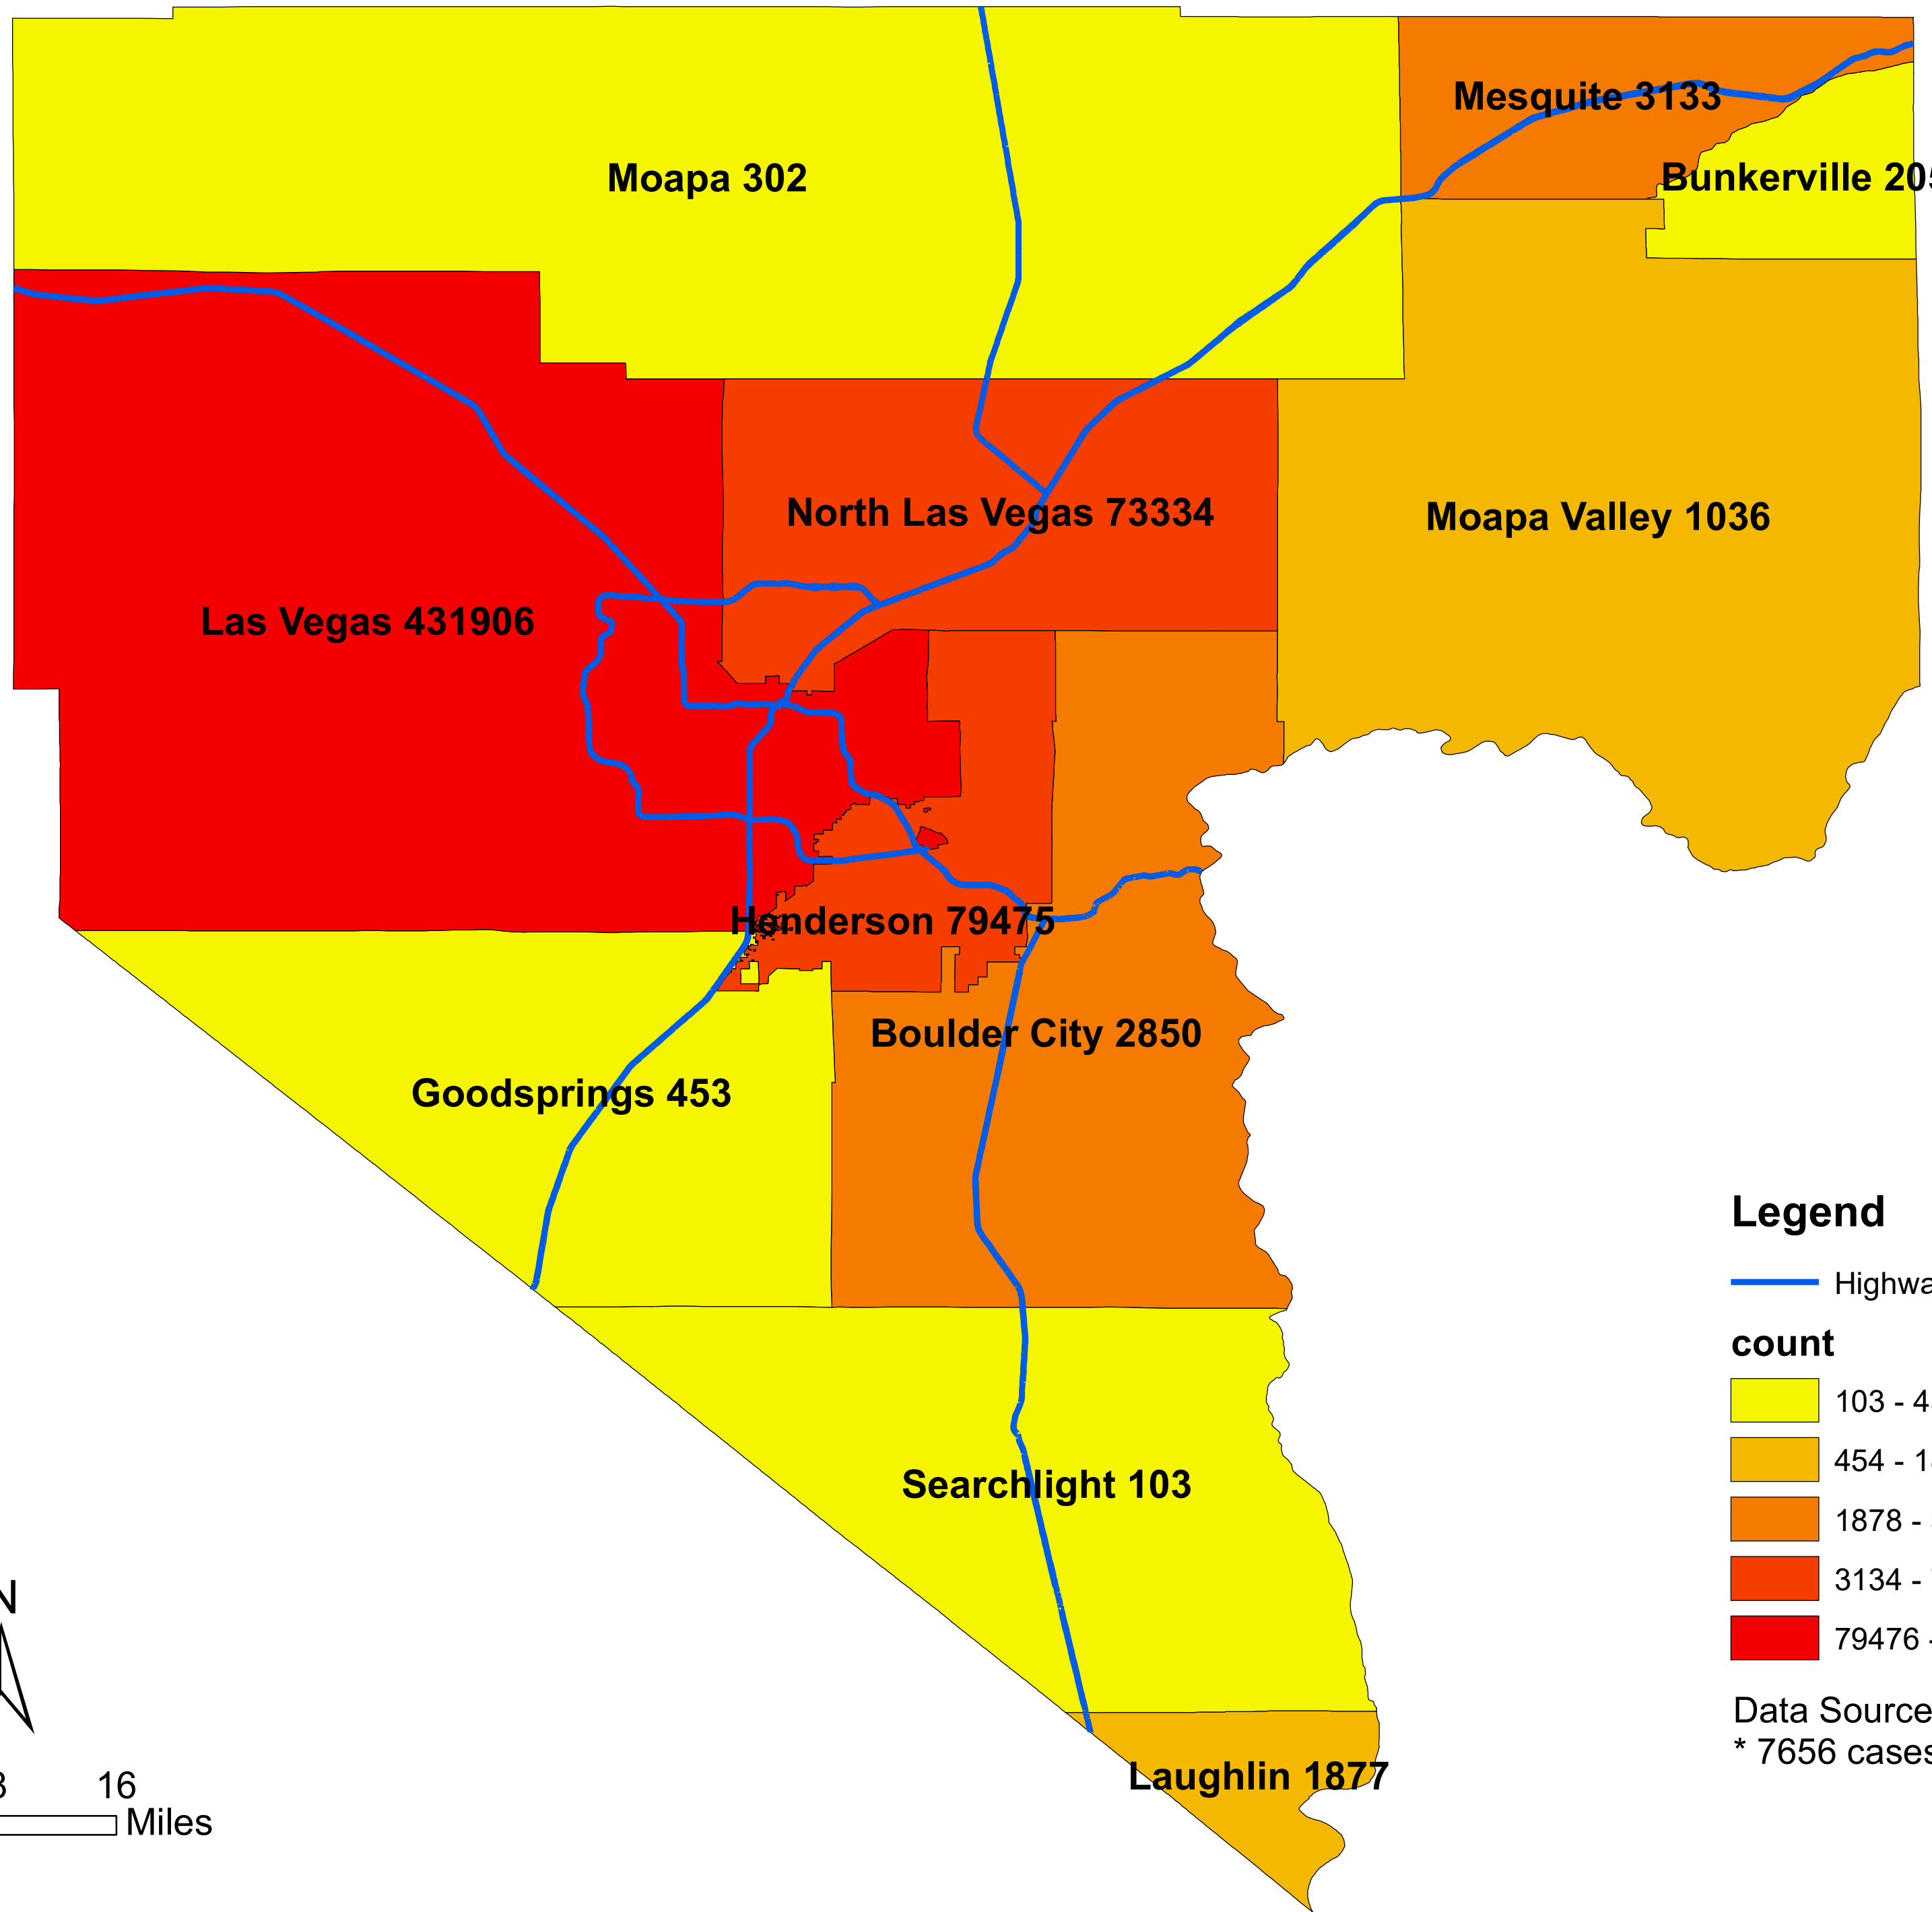

Number of COVID-19 cases by city in Clark county (05.22.2023)

Legend

— Highway

count

Data Source: SNHD

* 7656 cases without city information

0 4 8 16
Miles