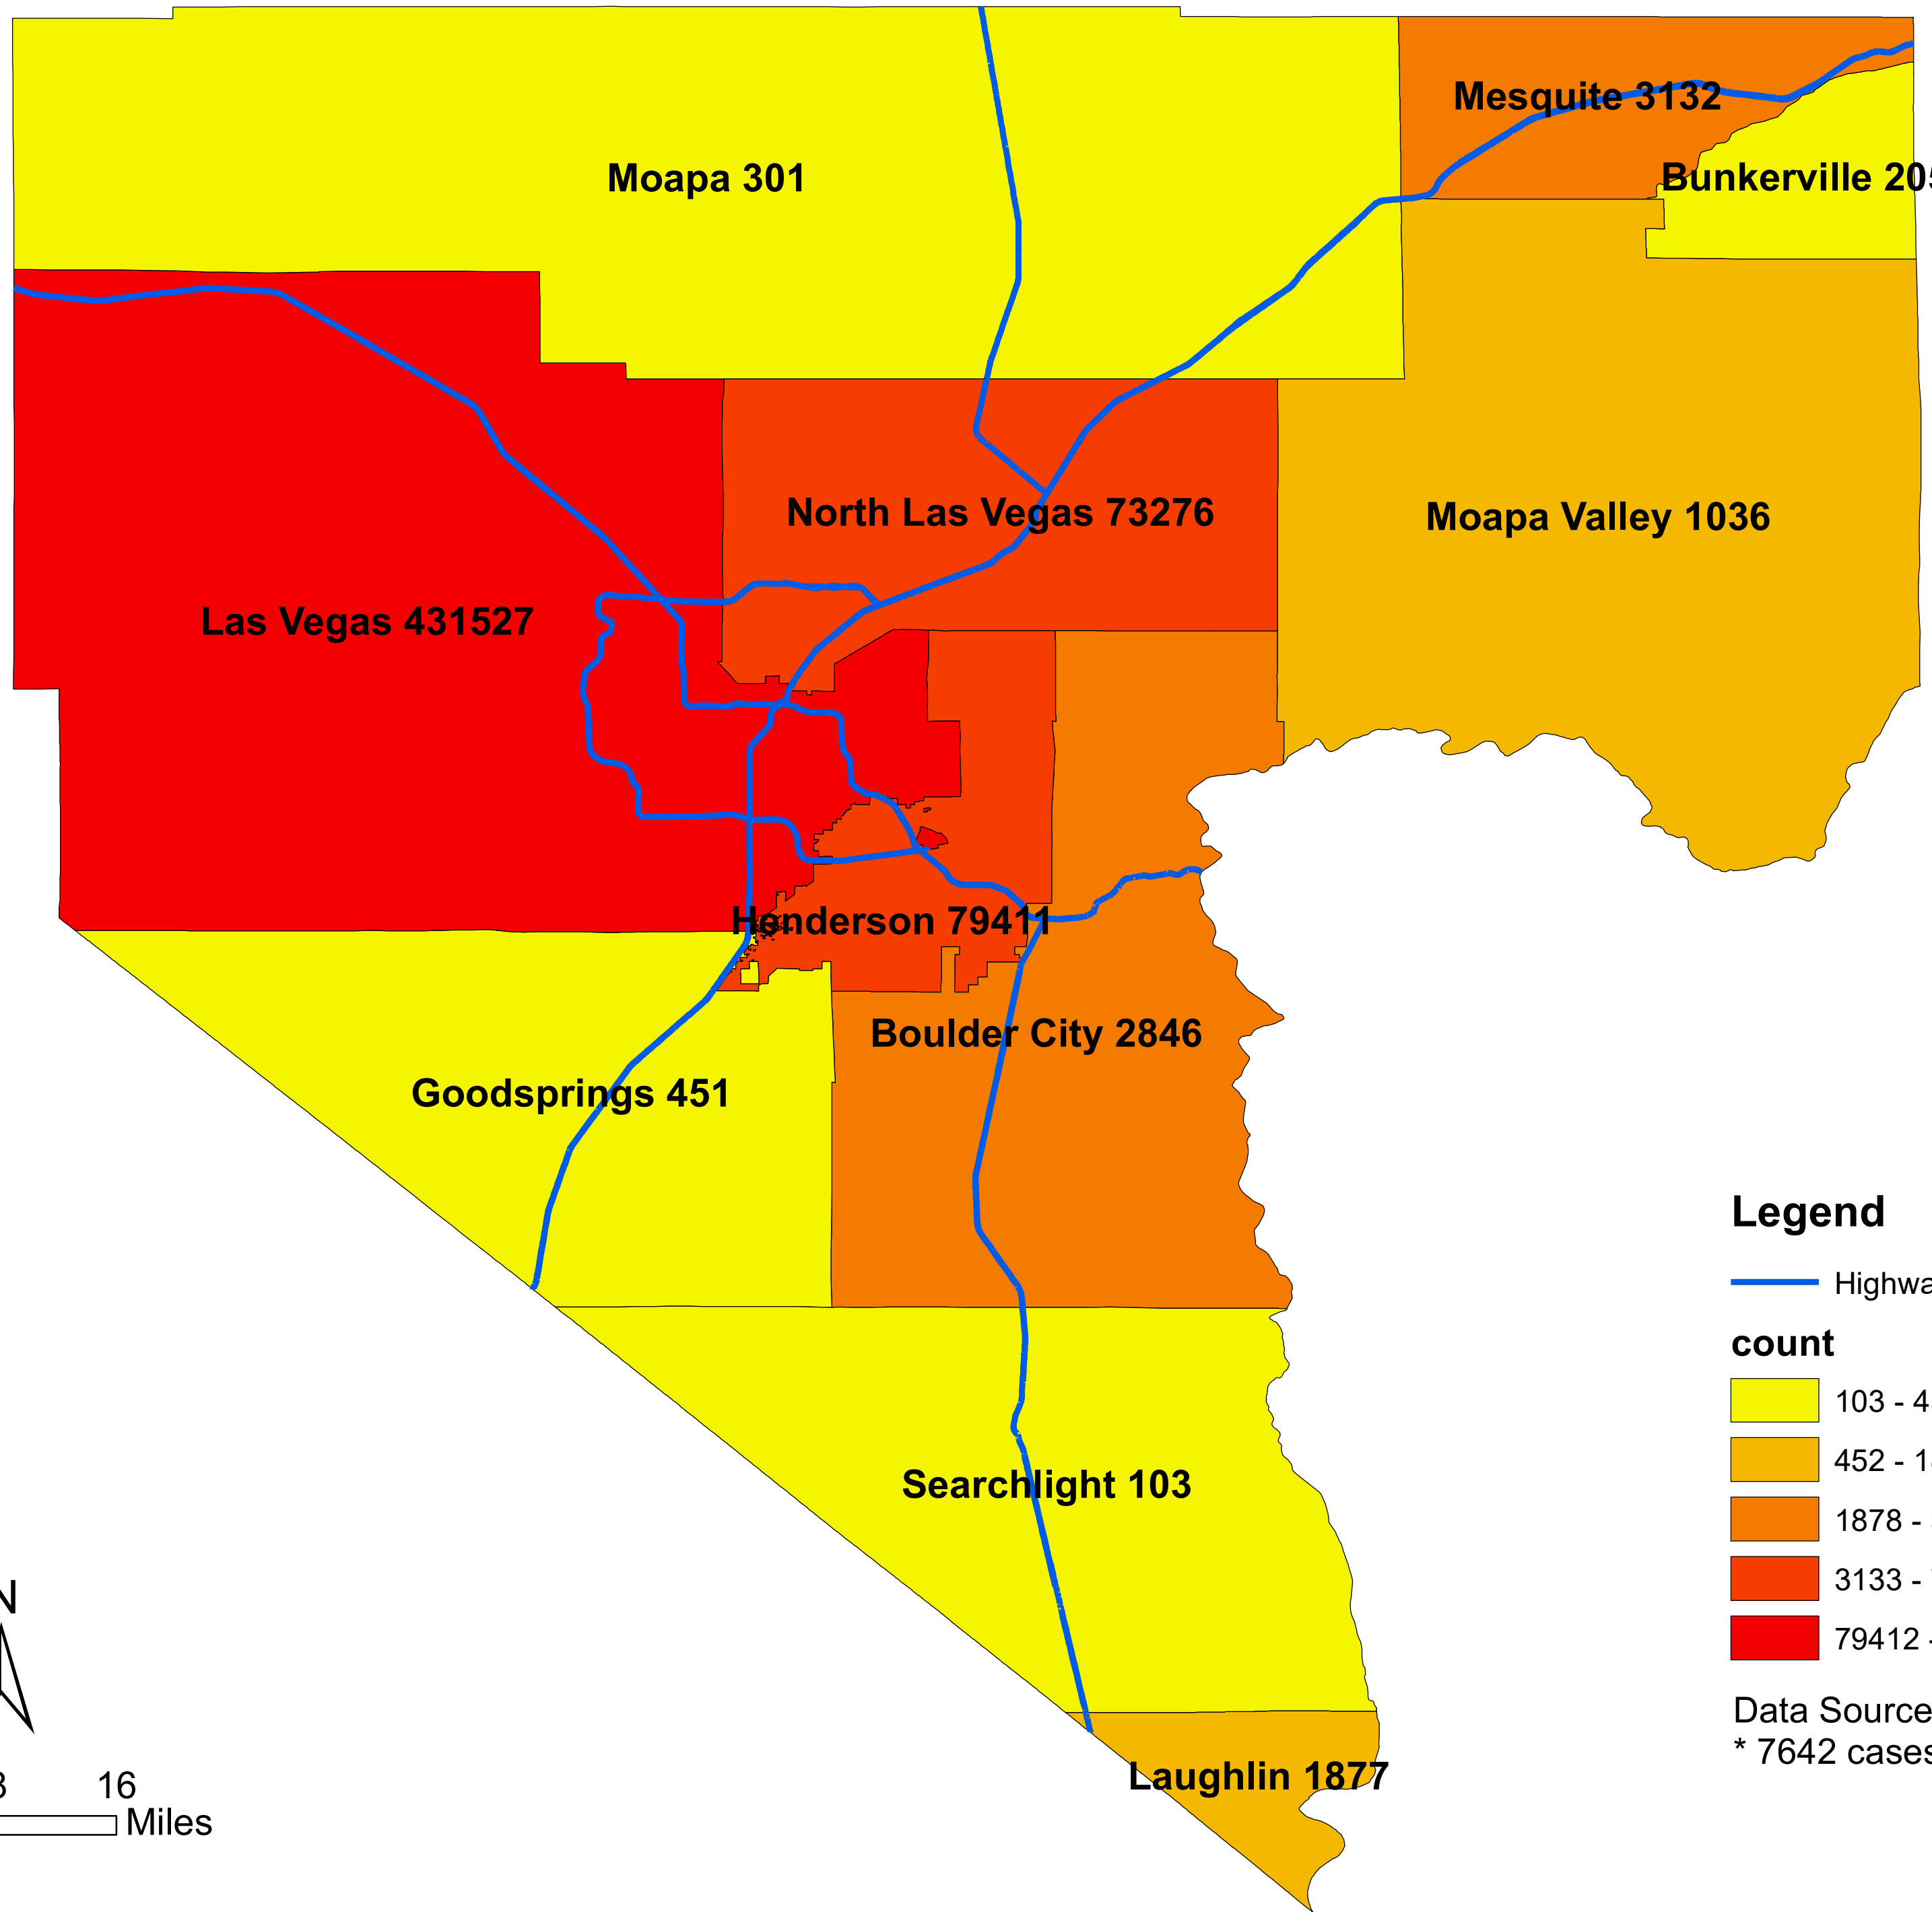

# Number of COVID-19 cases by city in Clark county (05.08.2023)

## Legend

— Highway

### count

Data Source: SNHD

\* 7642 cases without city information