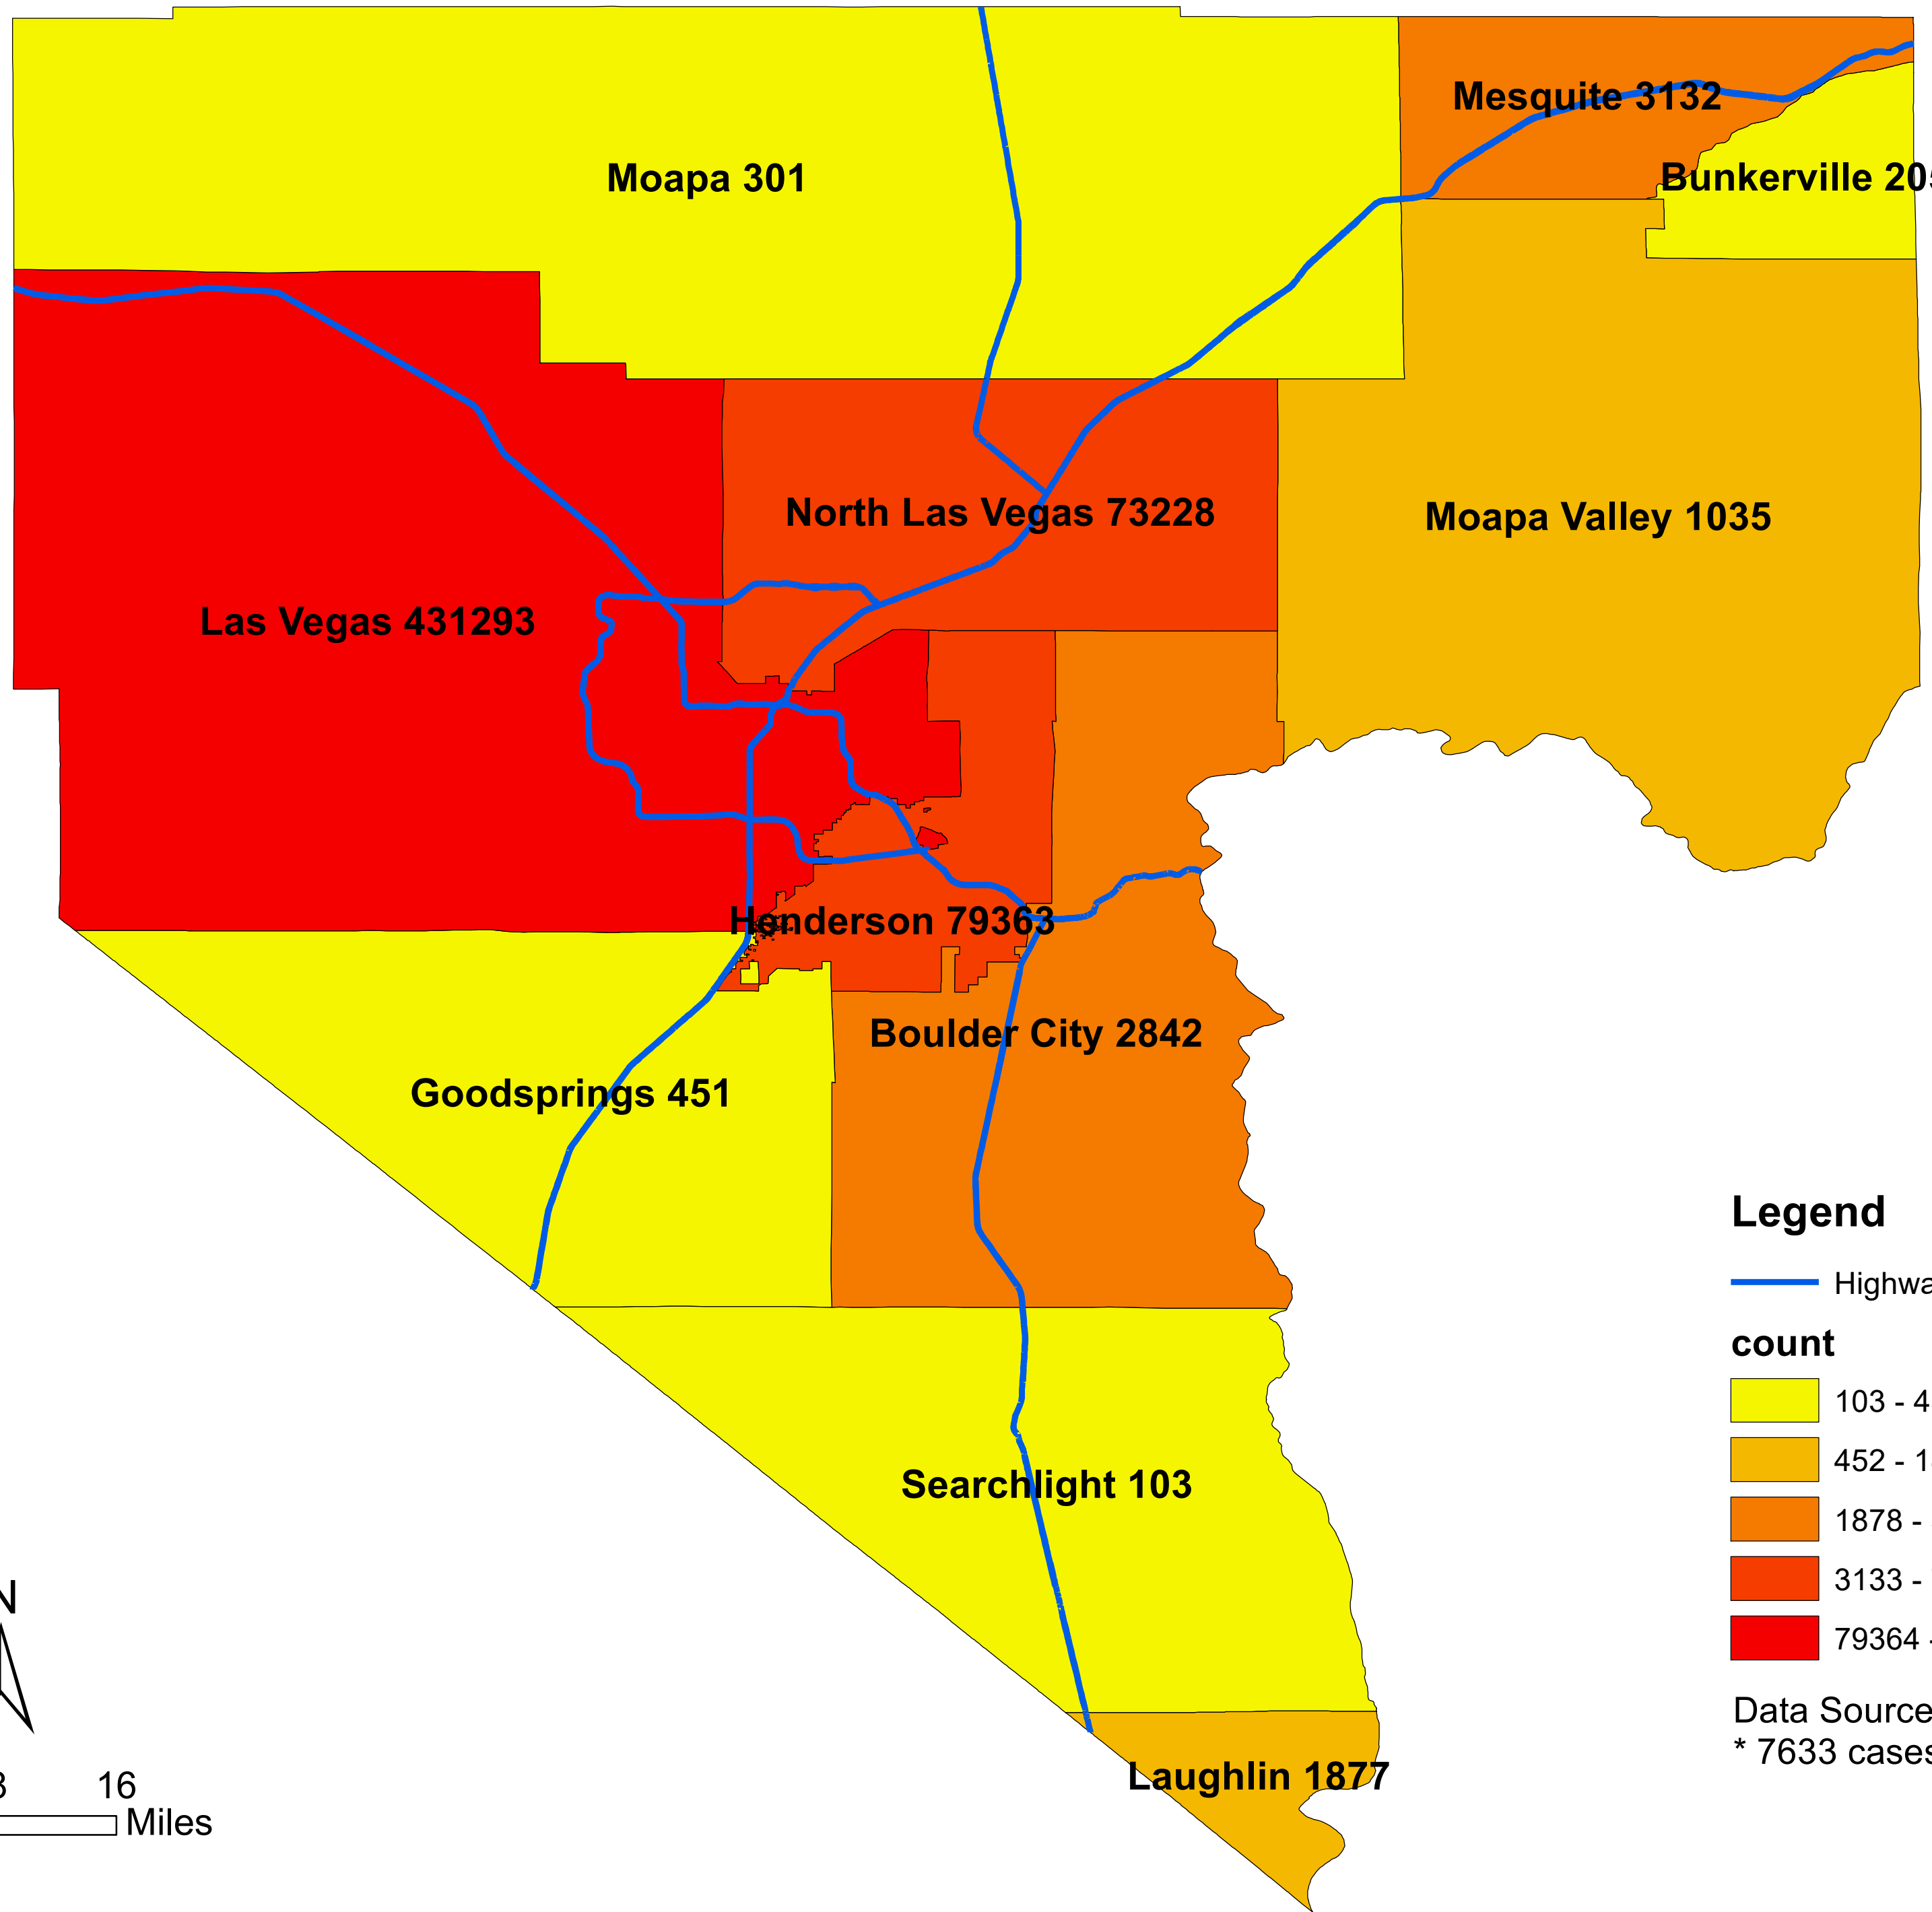

Number of COVID-19 cases by city in Clark county (05.01.2023)

Legend

— Highway

count

- 103 - 451
- 452 - 1877
- 1878 - 3132
- 3133 - 79363
- 79364 - 431293

Data Source: SNHD

* 7633 cases without city information

0 4 8 16 Miles