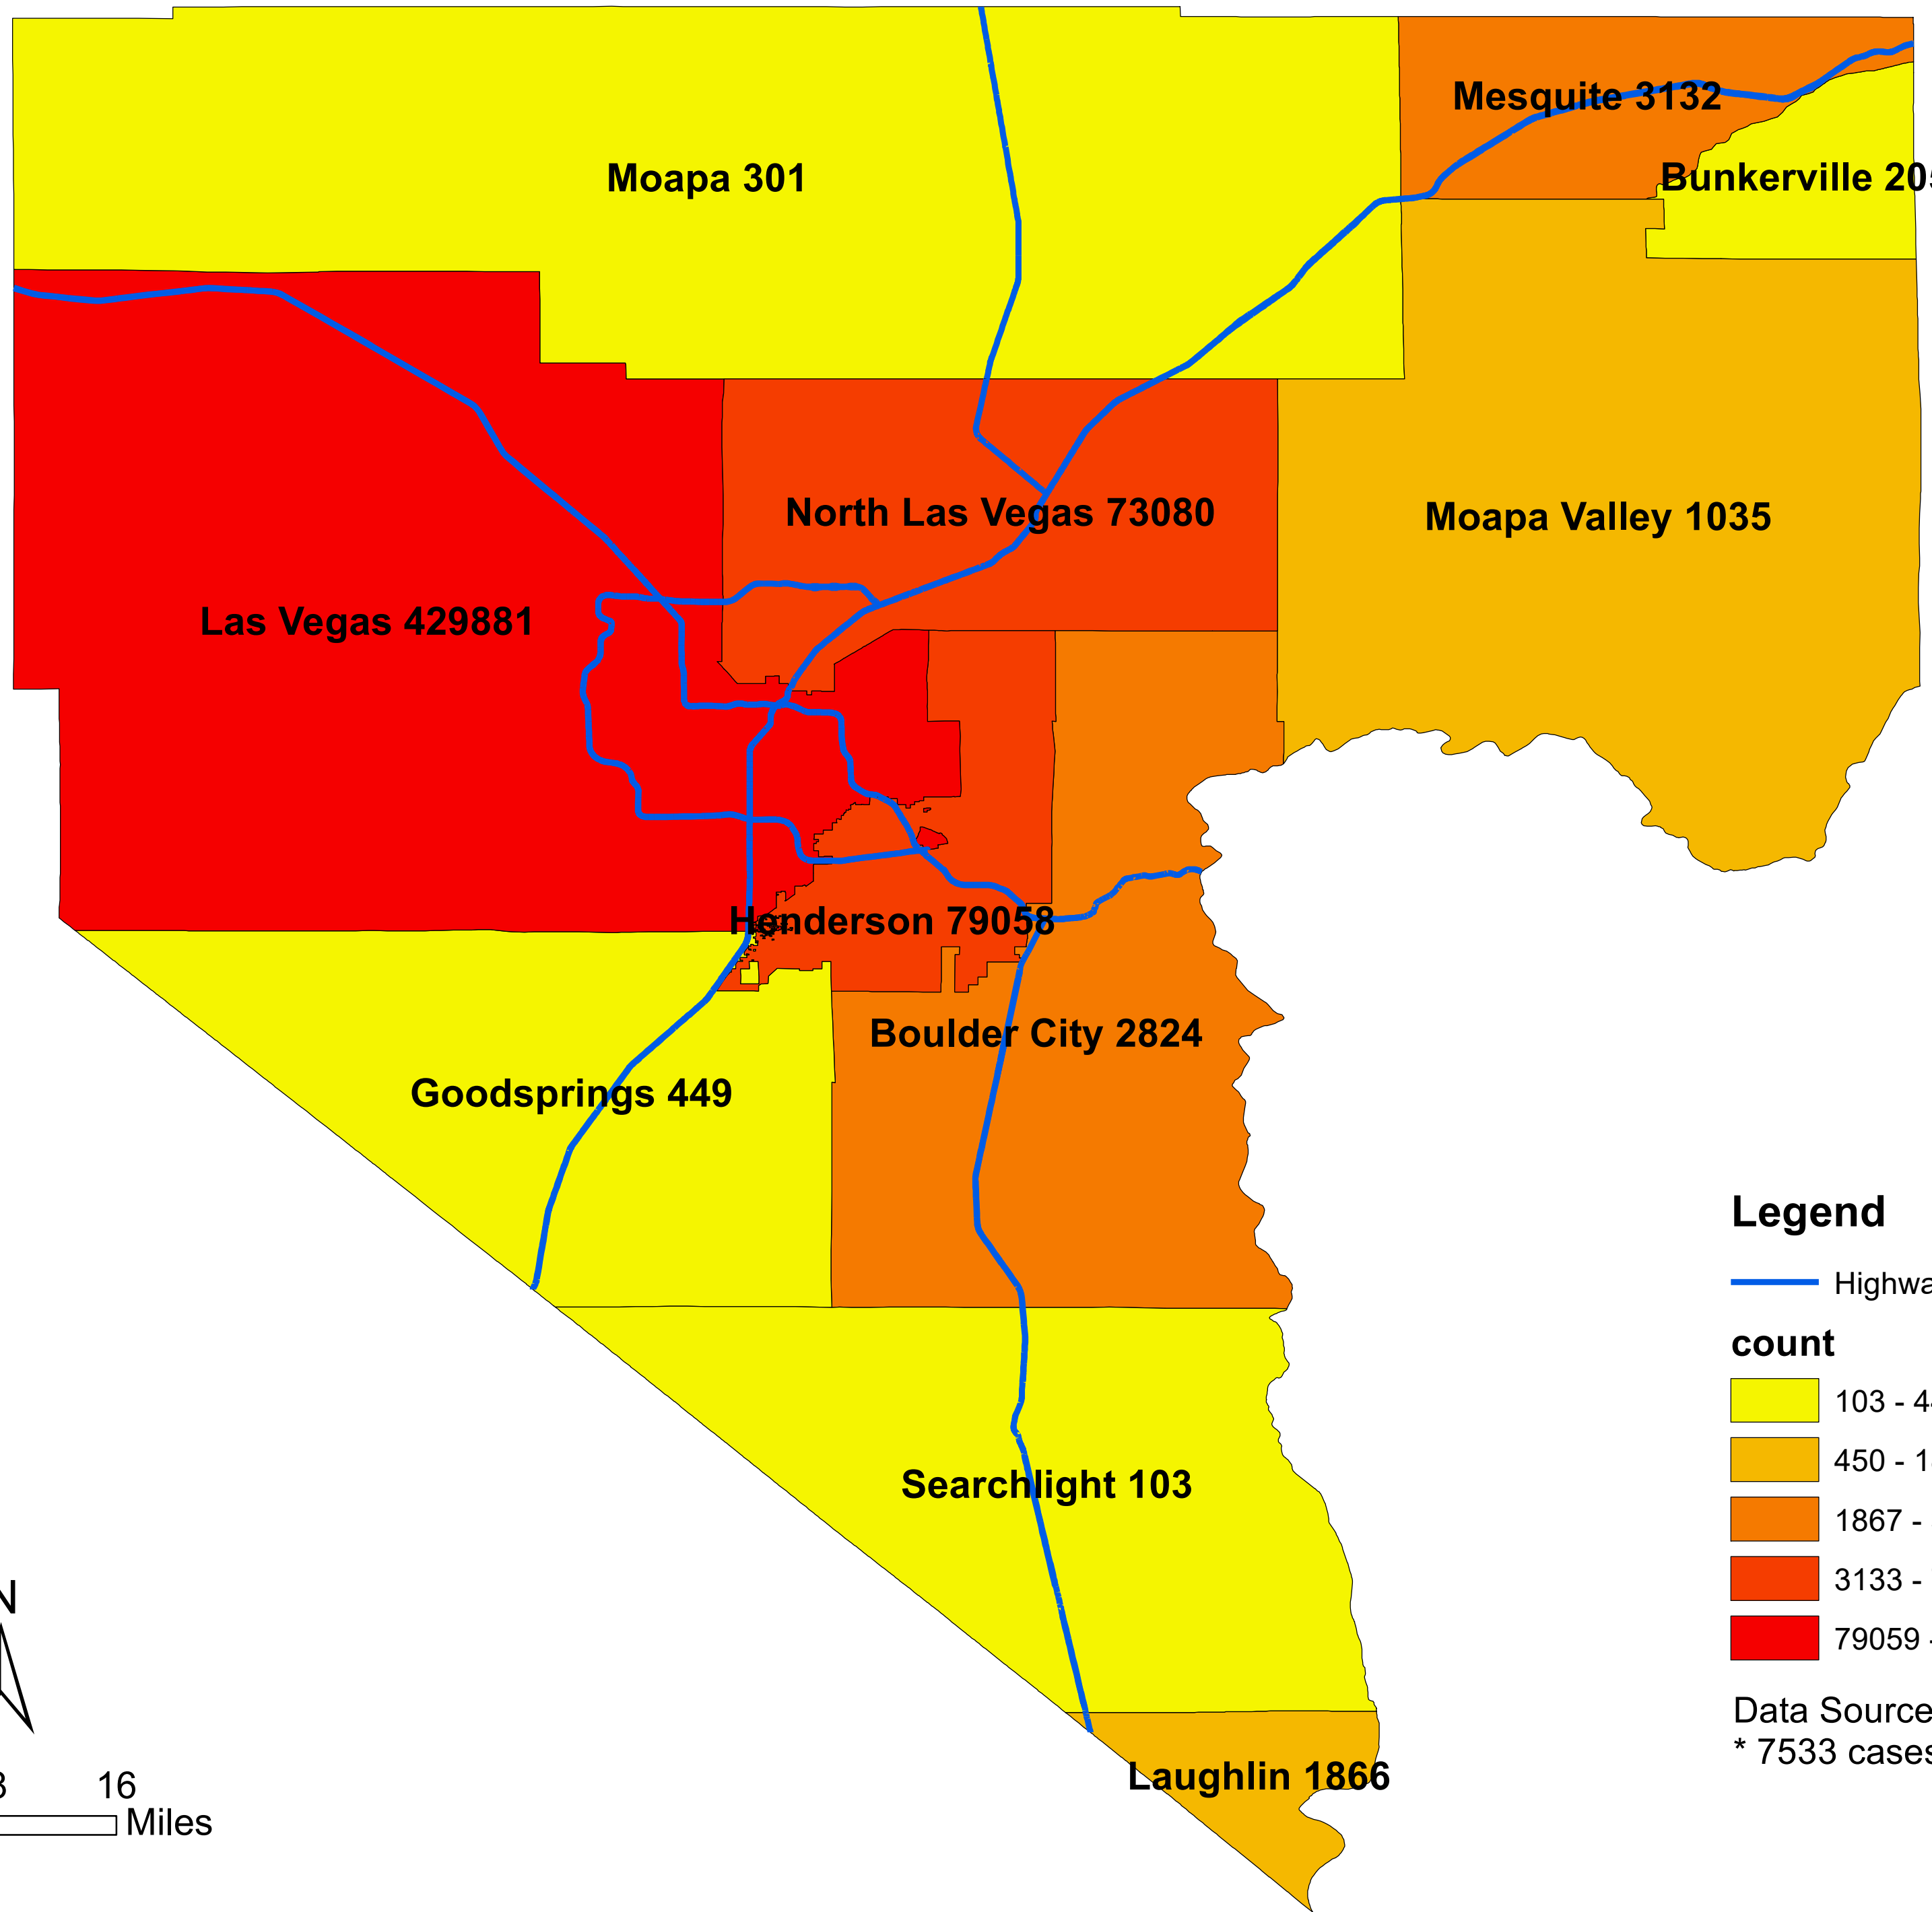

Number of COVID-19 cases by city in Clark county (03.27.2023)

Legend

— Highway

count

- 103 - 449
- 450 - 1866
- 1867 - 3132
- 3133 - 79058
- 79059 - 429881

Data Source: SNHD

* 7533 cases without city information

0 4 8 16 Miles