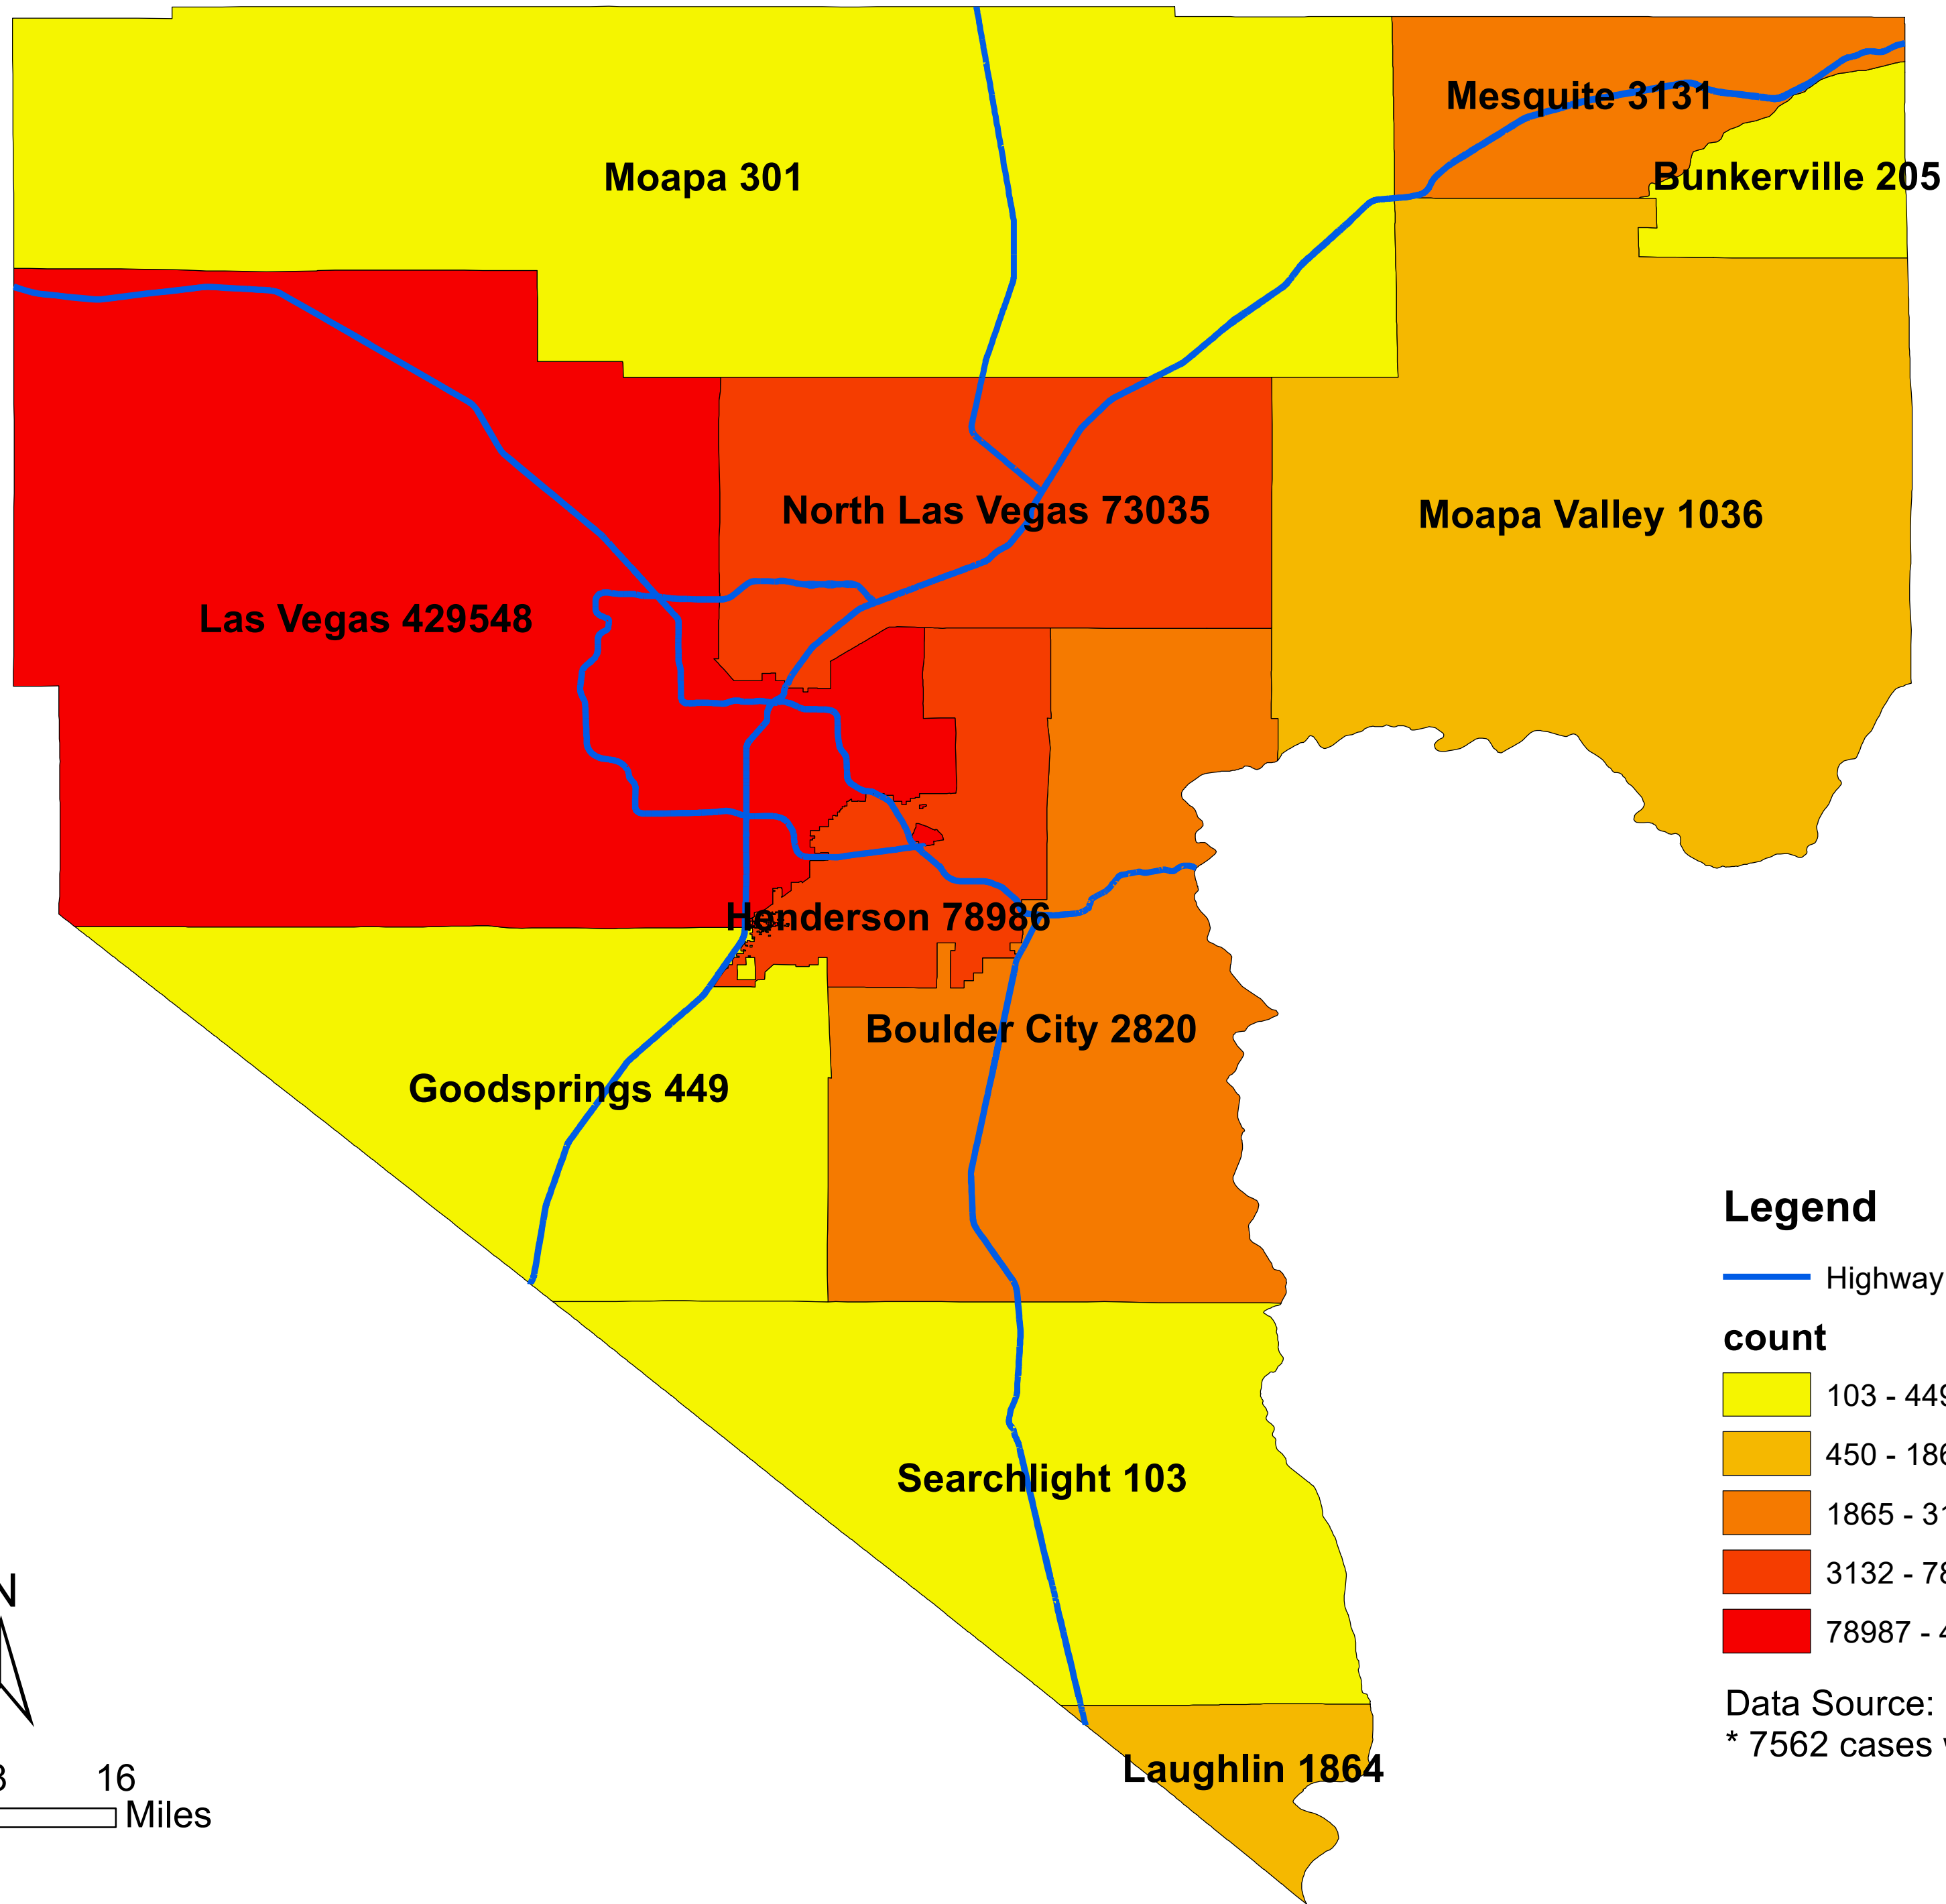

Number of COVID-19 cases by city in Clark county (03.20.2023)

Legend

— Highway

count

Data Source: SNHD

* 7562 cases without city information

0 4 8 16 Miles