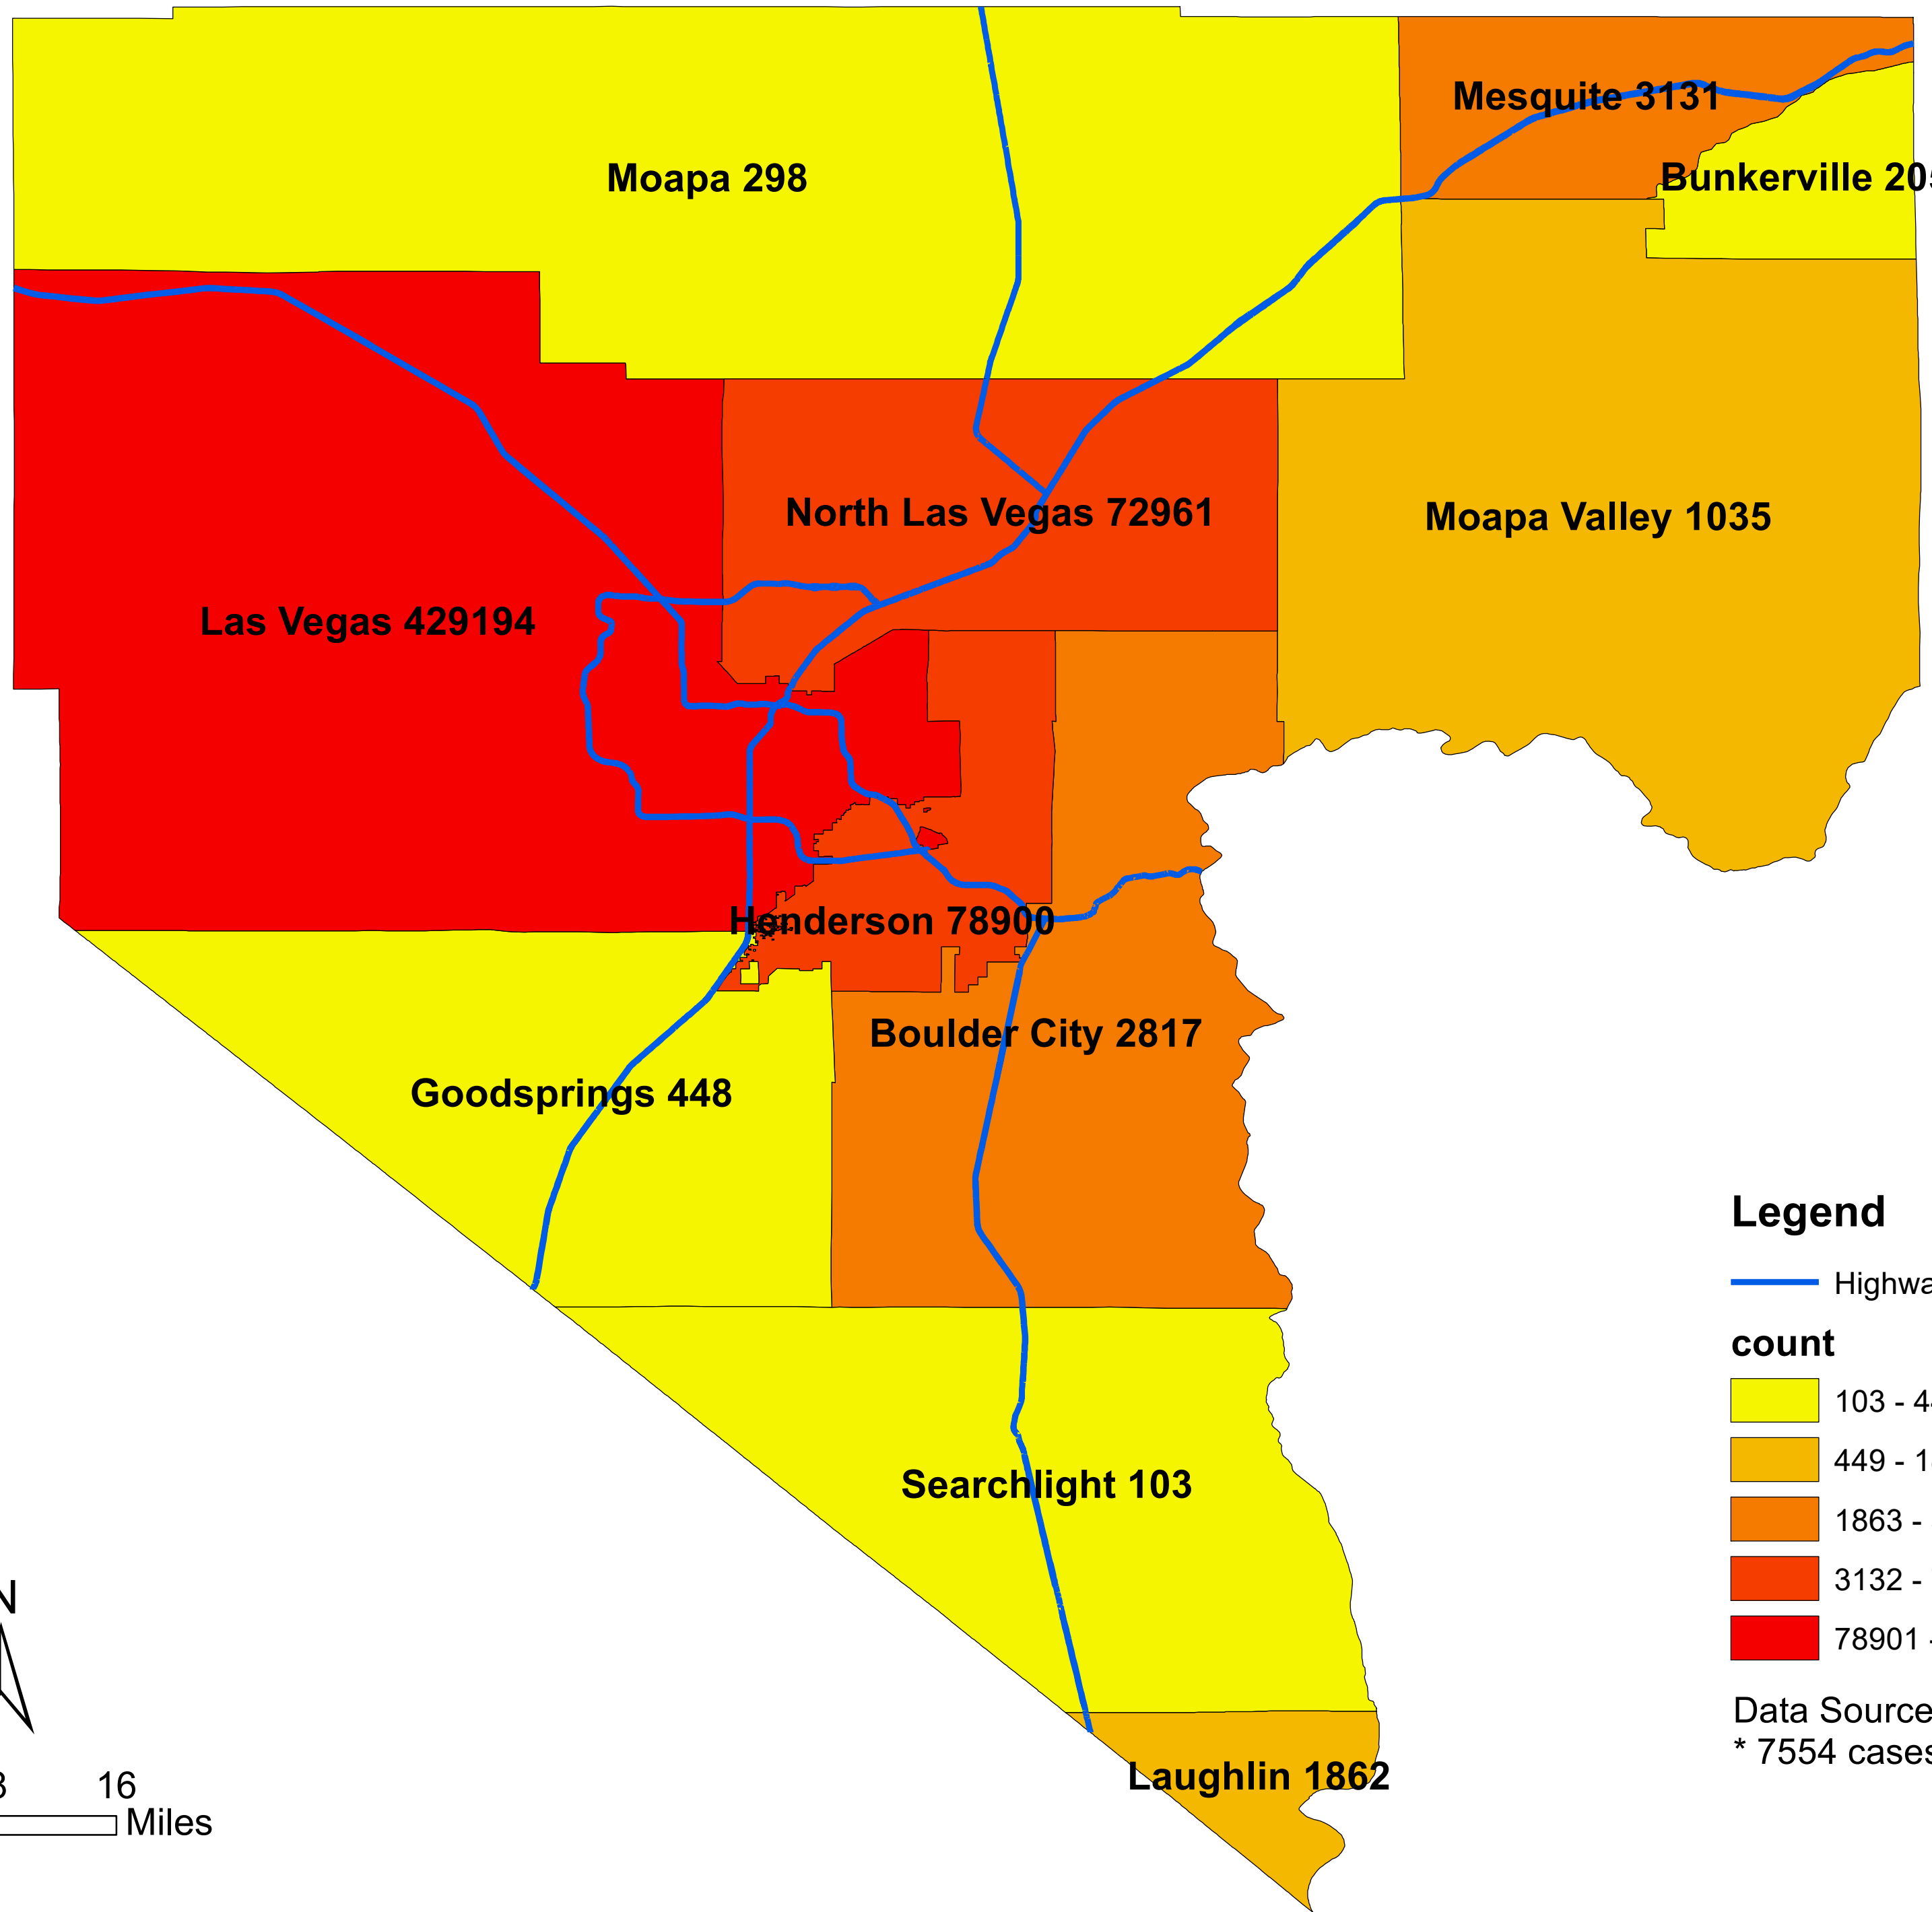

Number of COVID-19 cases by city in Clark county (03.13.2023)

Legend

— Highway

count

- 103 - 448
- 449 - 1862
- 1863 - 3131
- 3132 - 78900
- 78901 - 429194

Data Source: SNHD

* 7554 cases without city information

0 4 8 16 Miles