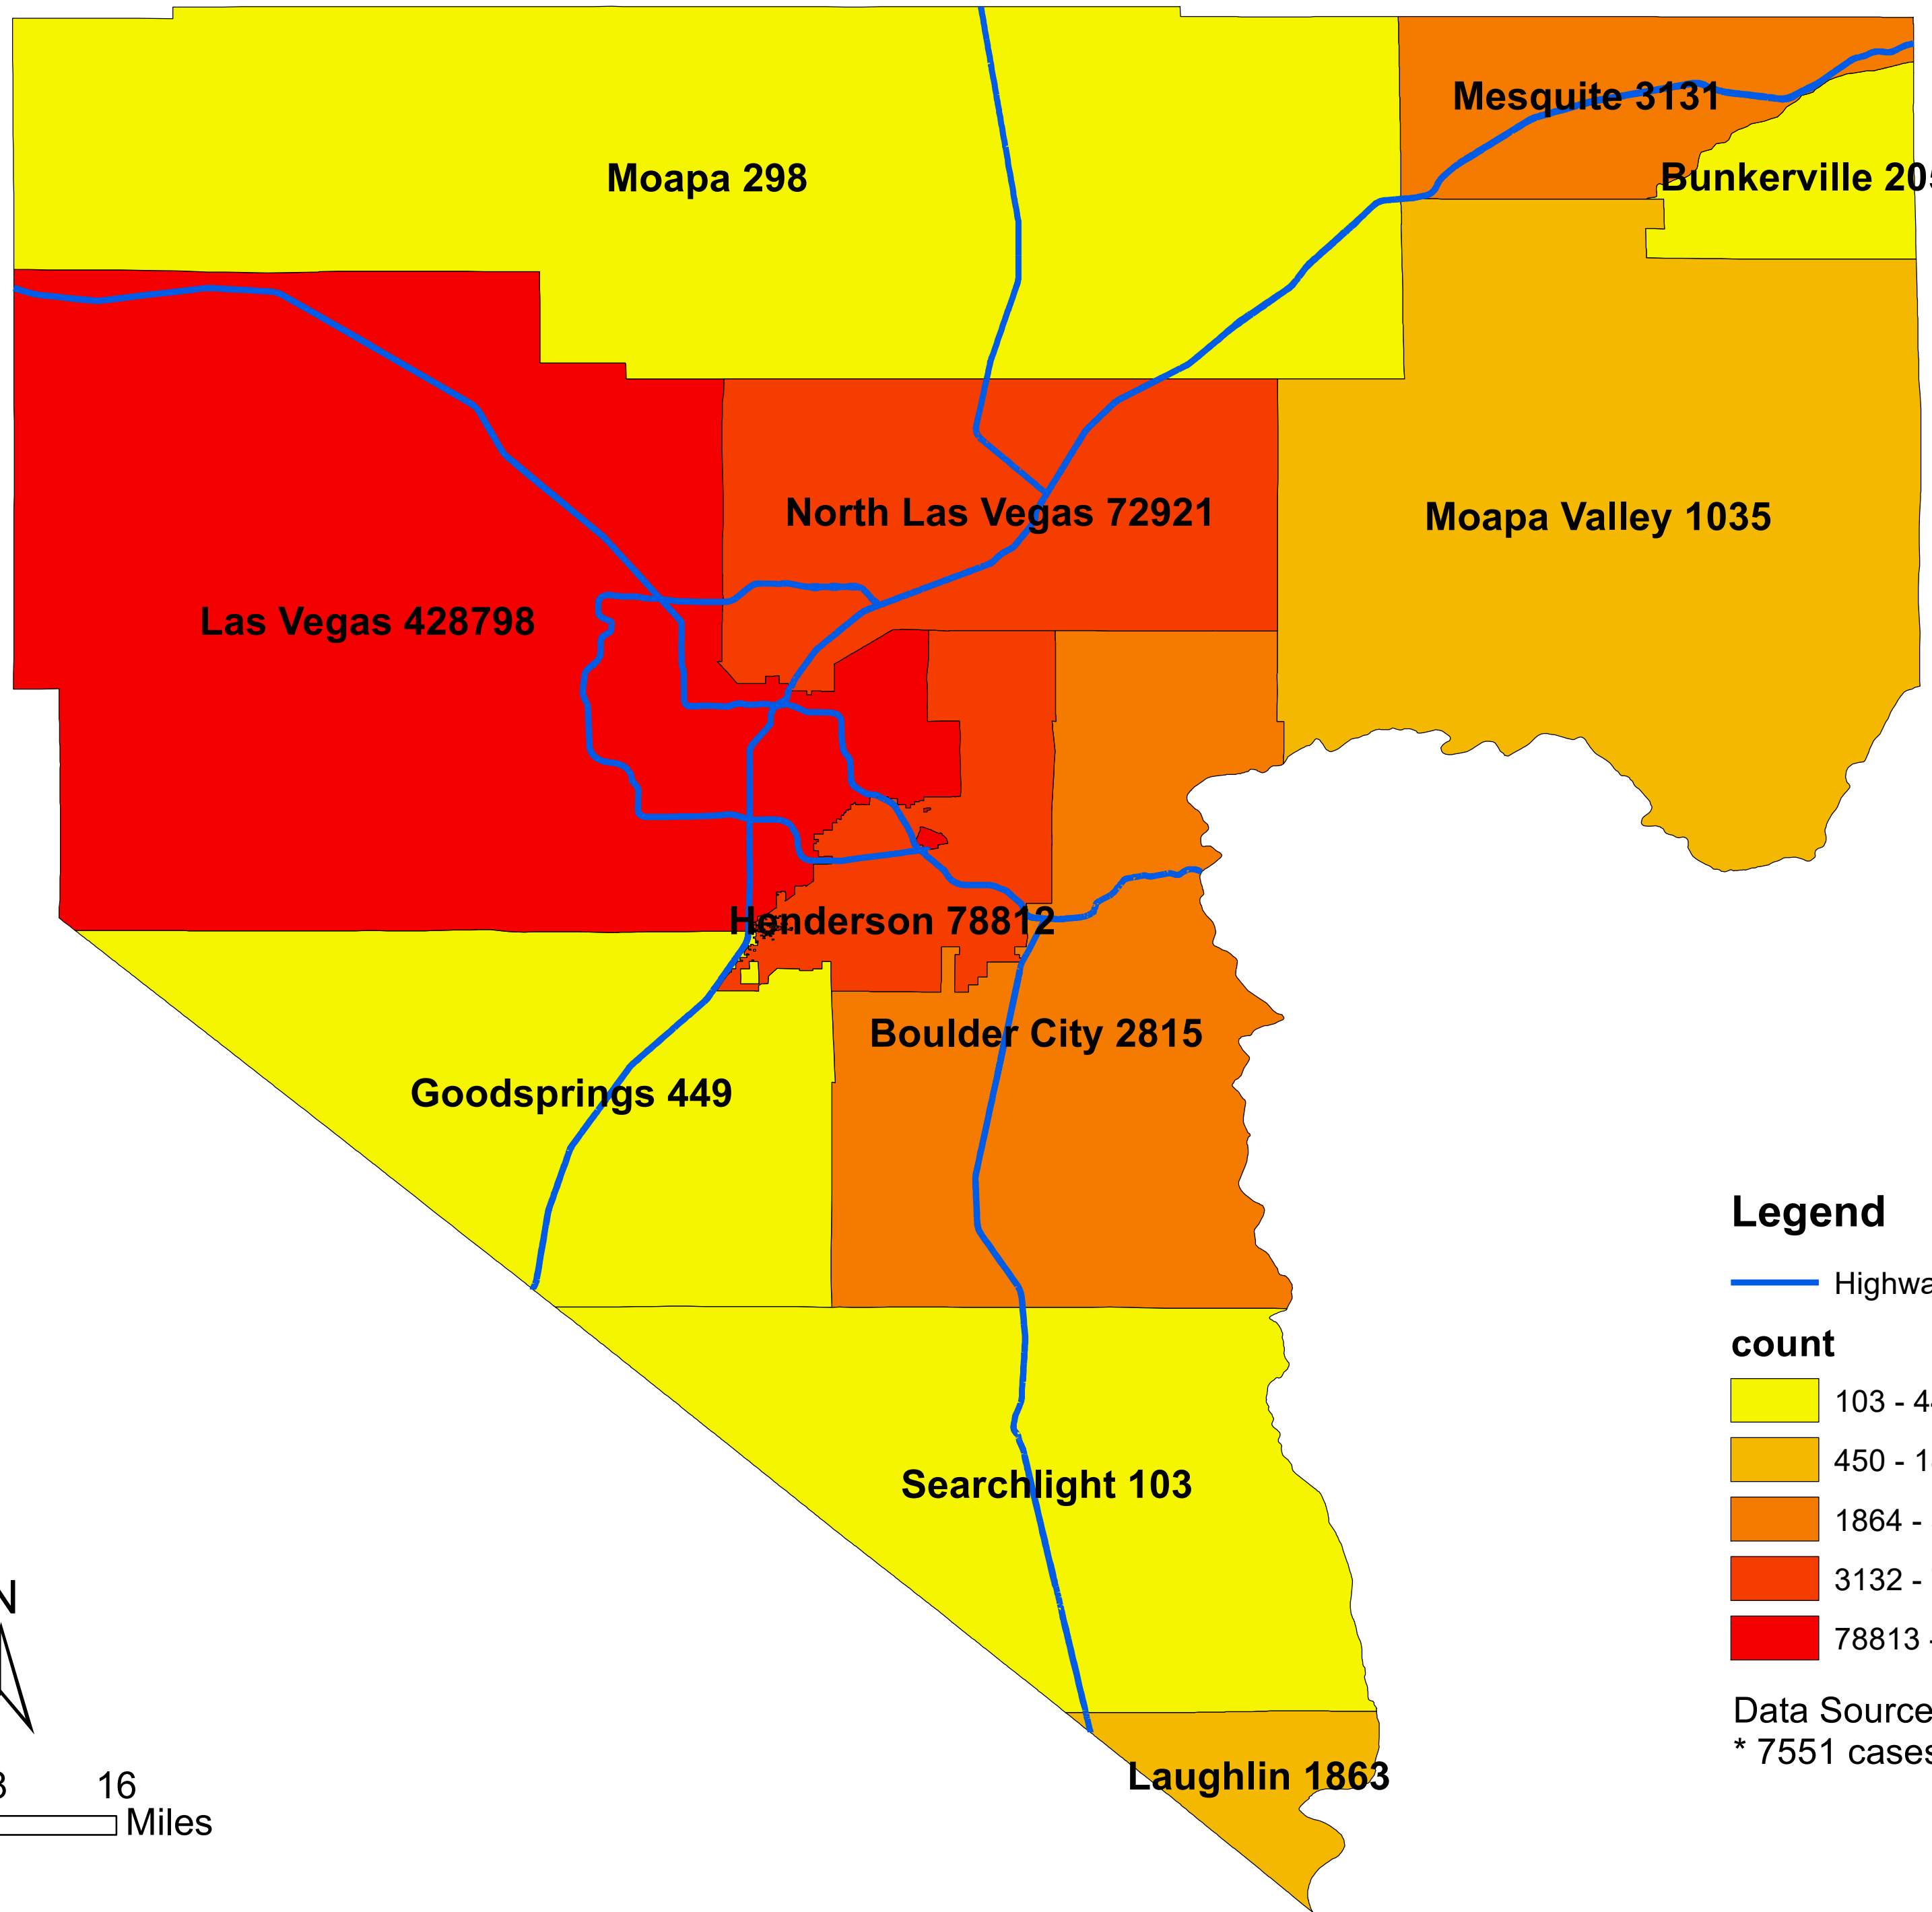

# Number of COVID-19 cases by city in Clark county (03.06.2023)

## Legend

— Highway

### count

Data Source: SNHD

\* 7551 cases without city information

0 4 8 16 Miles