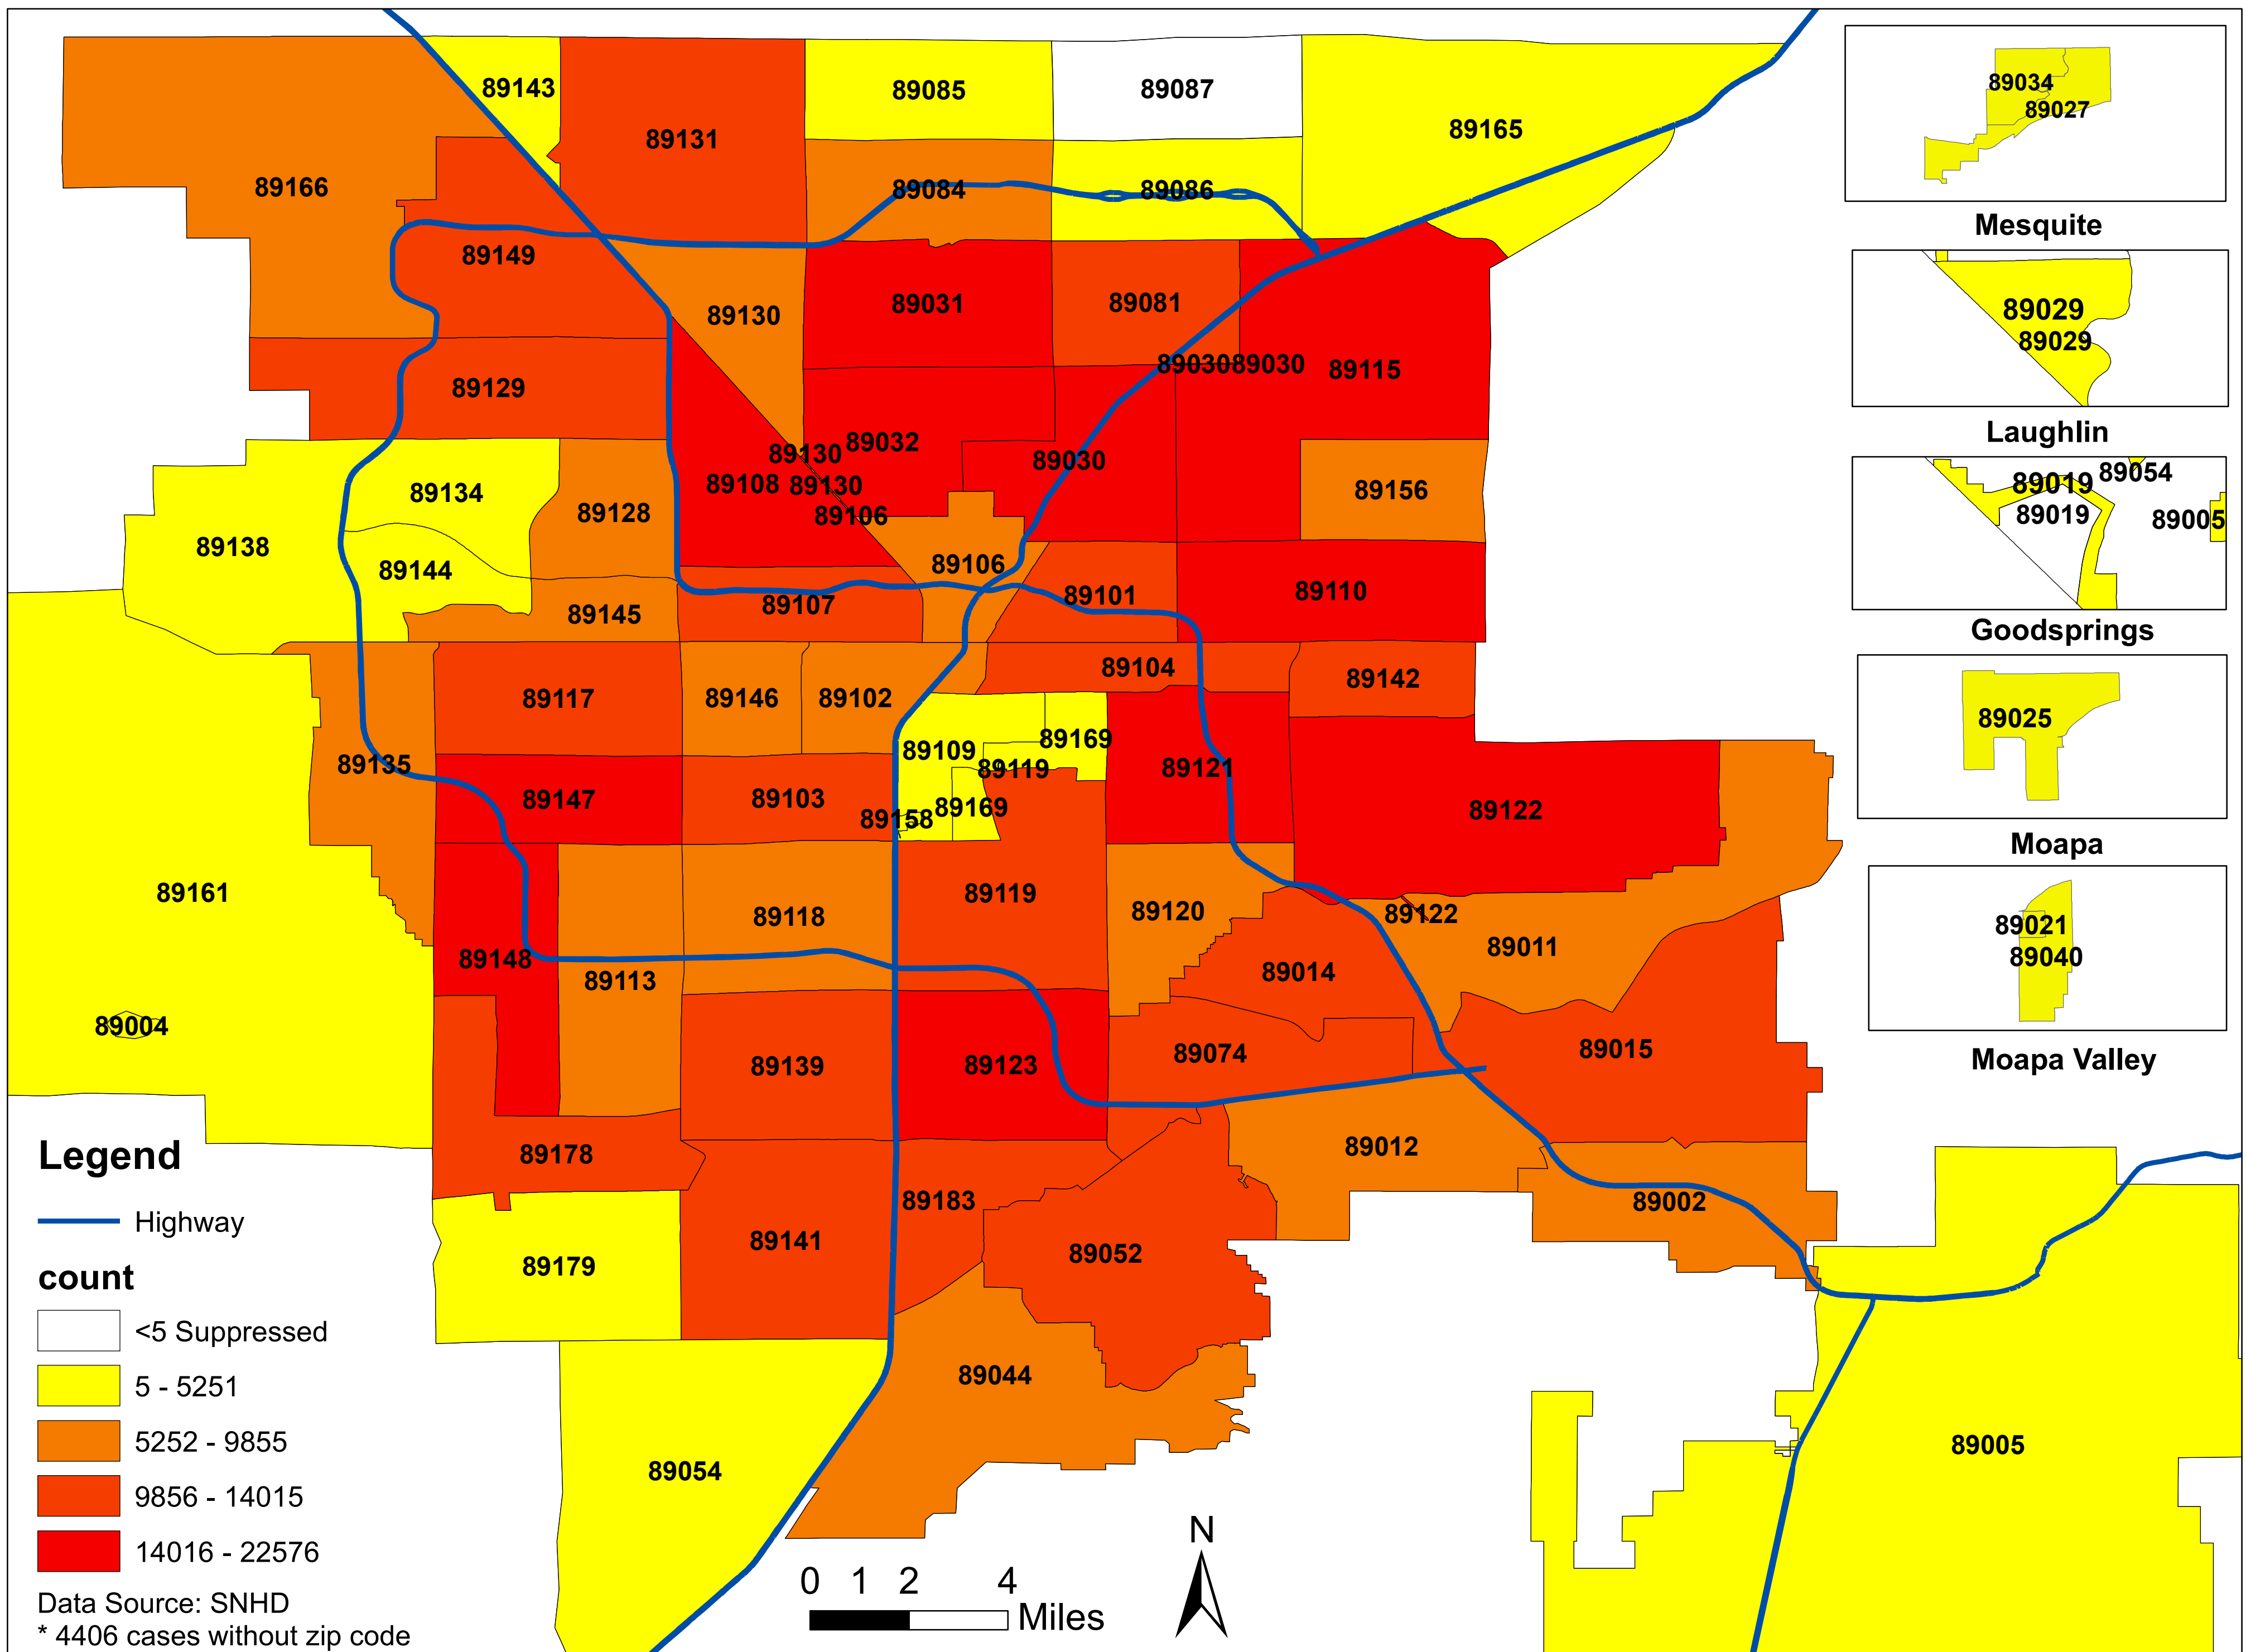

# Number of COVID-19 cases by zip code in Clark county (06.26.2023)

**Note: More than 5 cases reported from 89124**