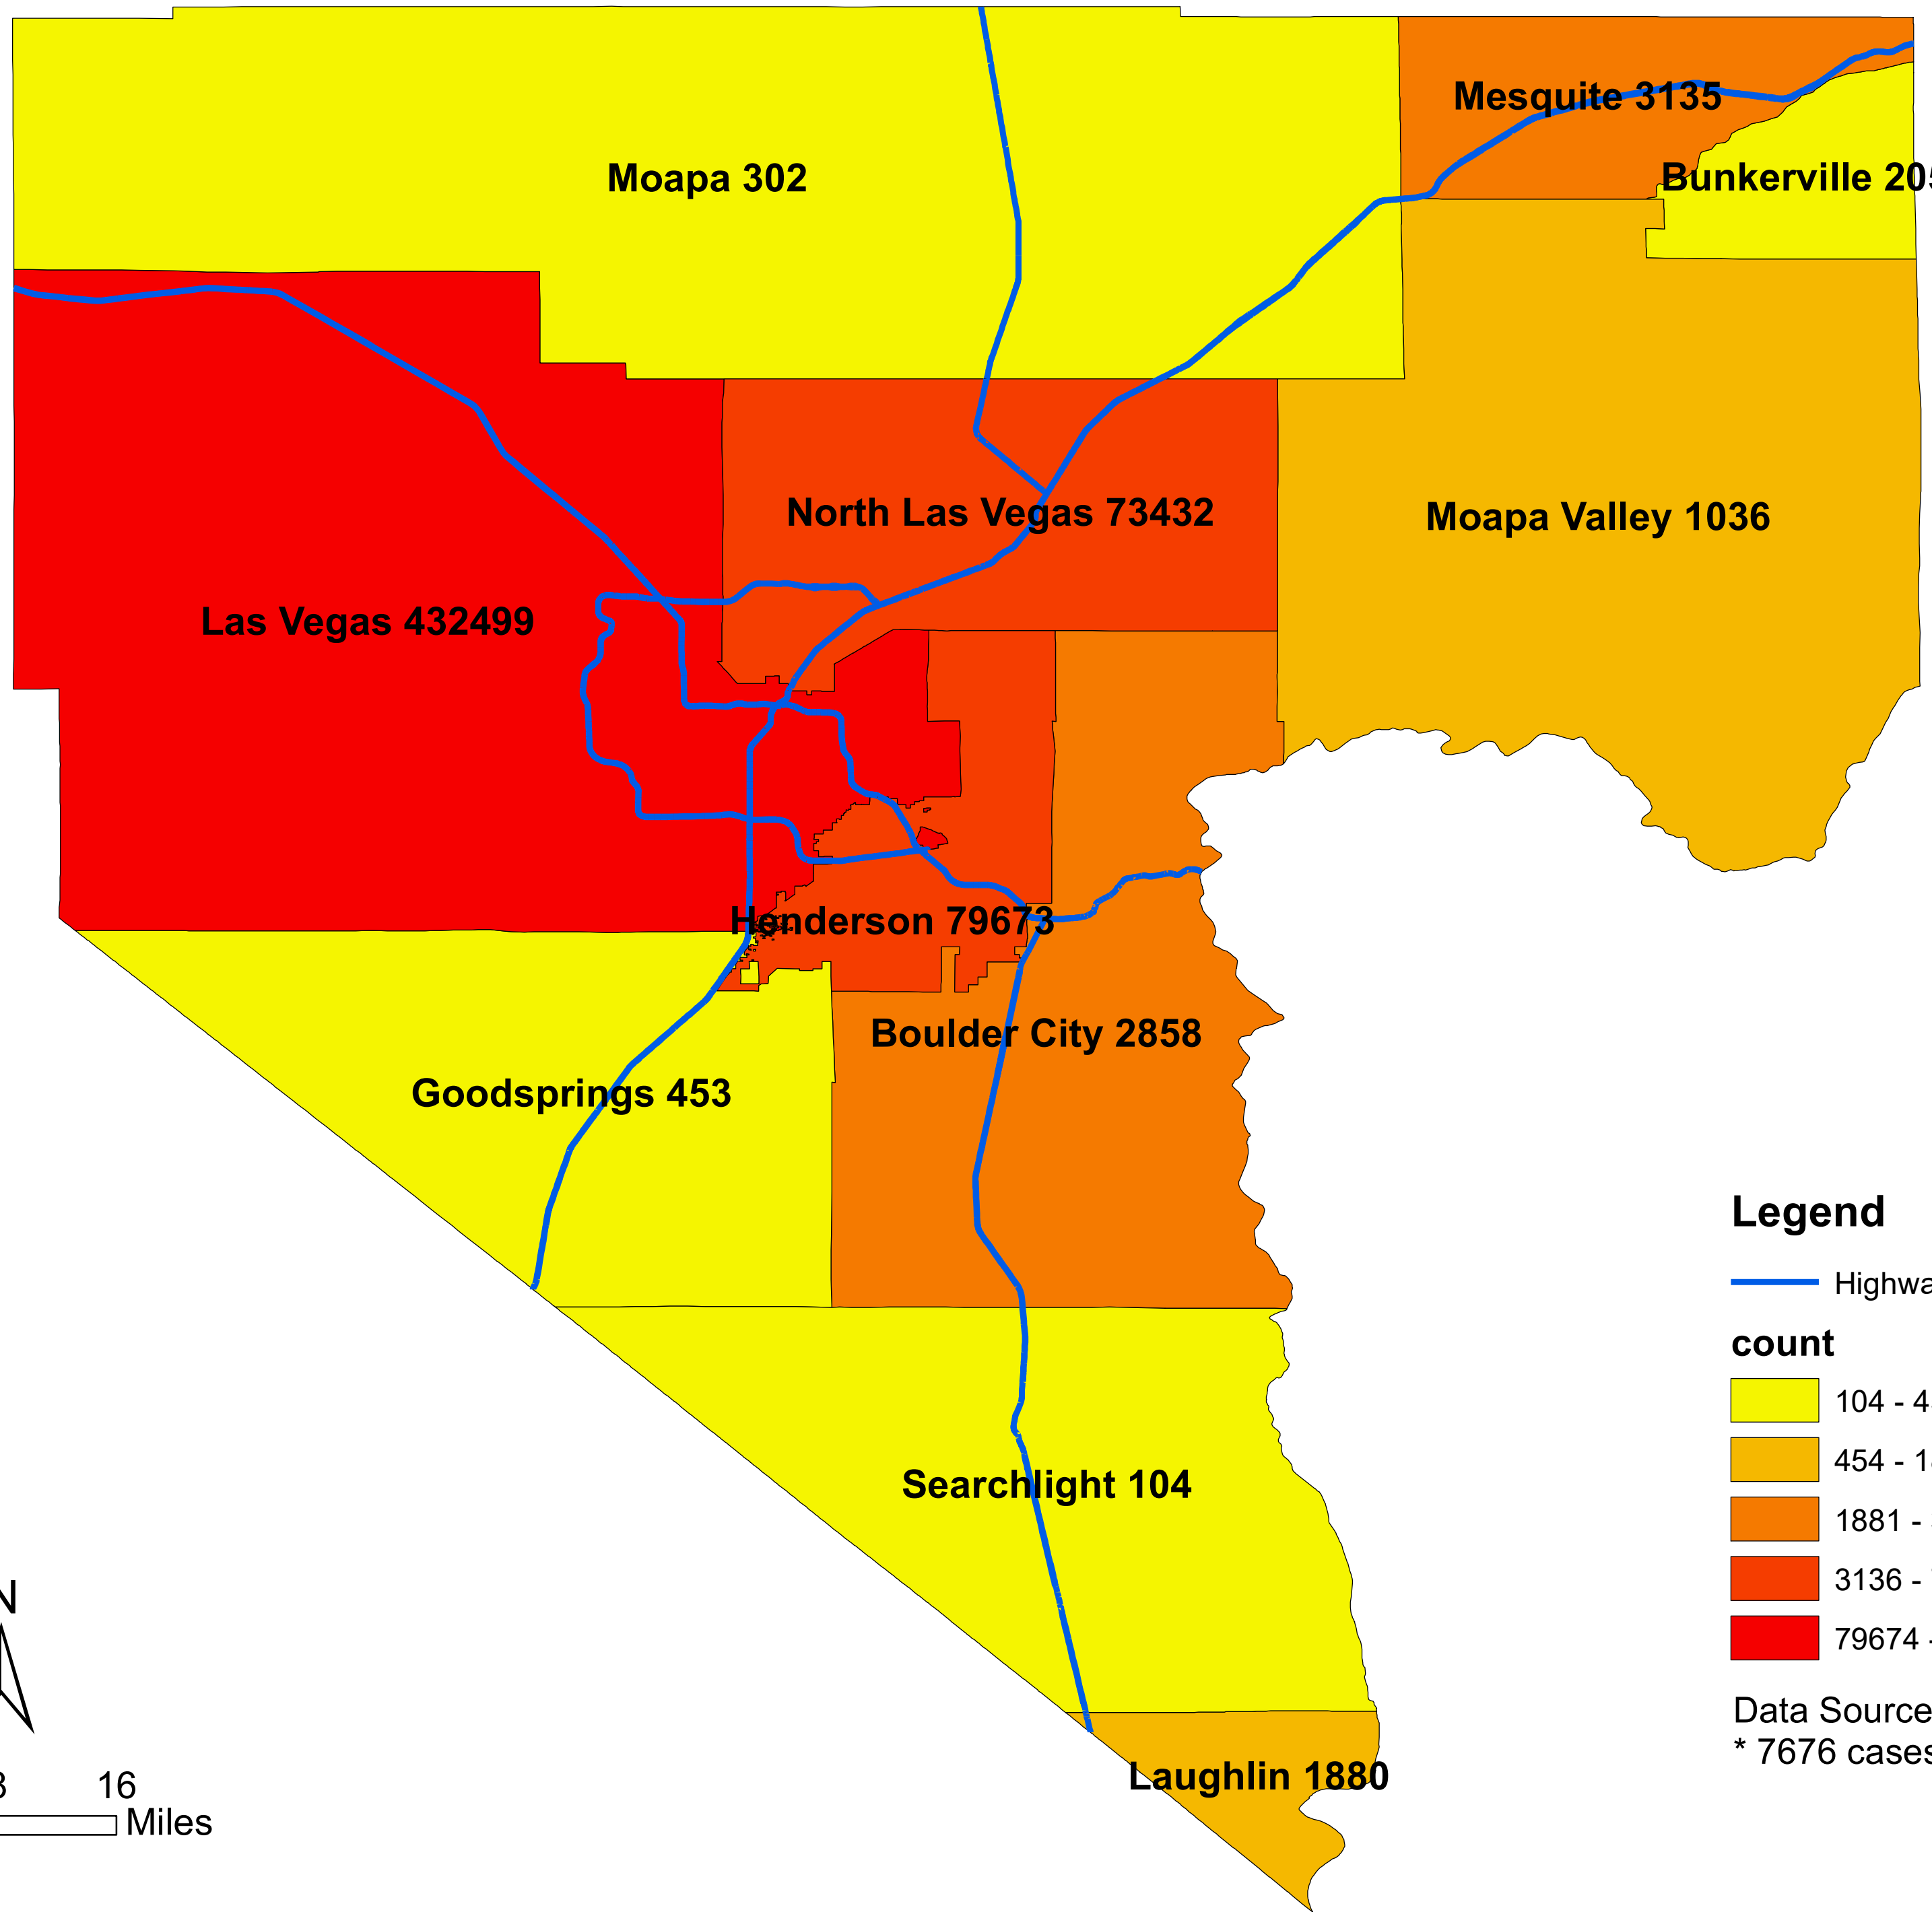

Number of COVID-19 cases by city in Clark county (06.26.2023)

Legend

— Highway

count

Data Source: SNHD

* 7676 cases without city information

0 4 8 16 Miles