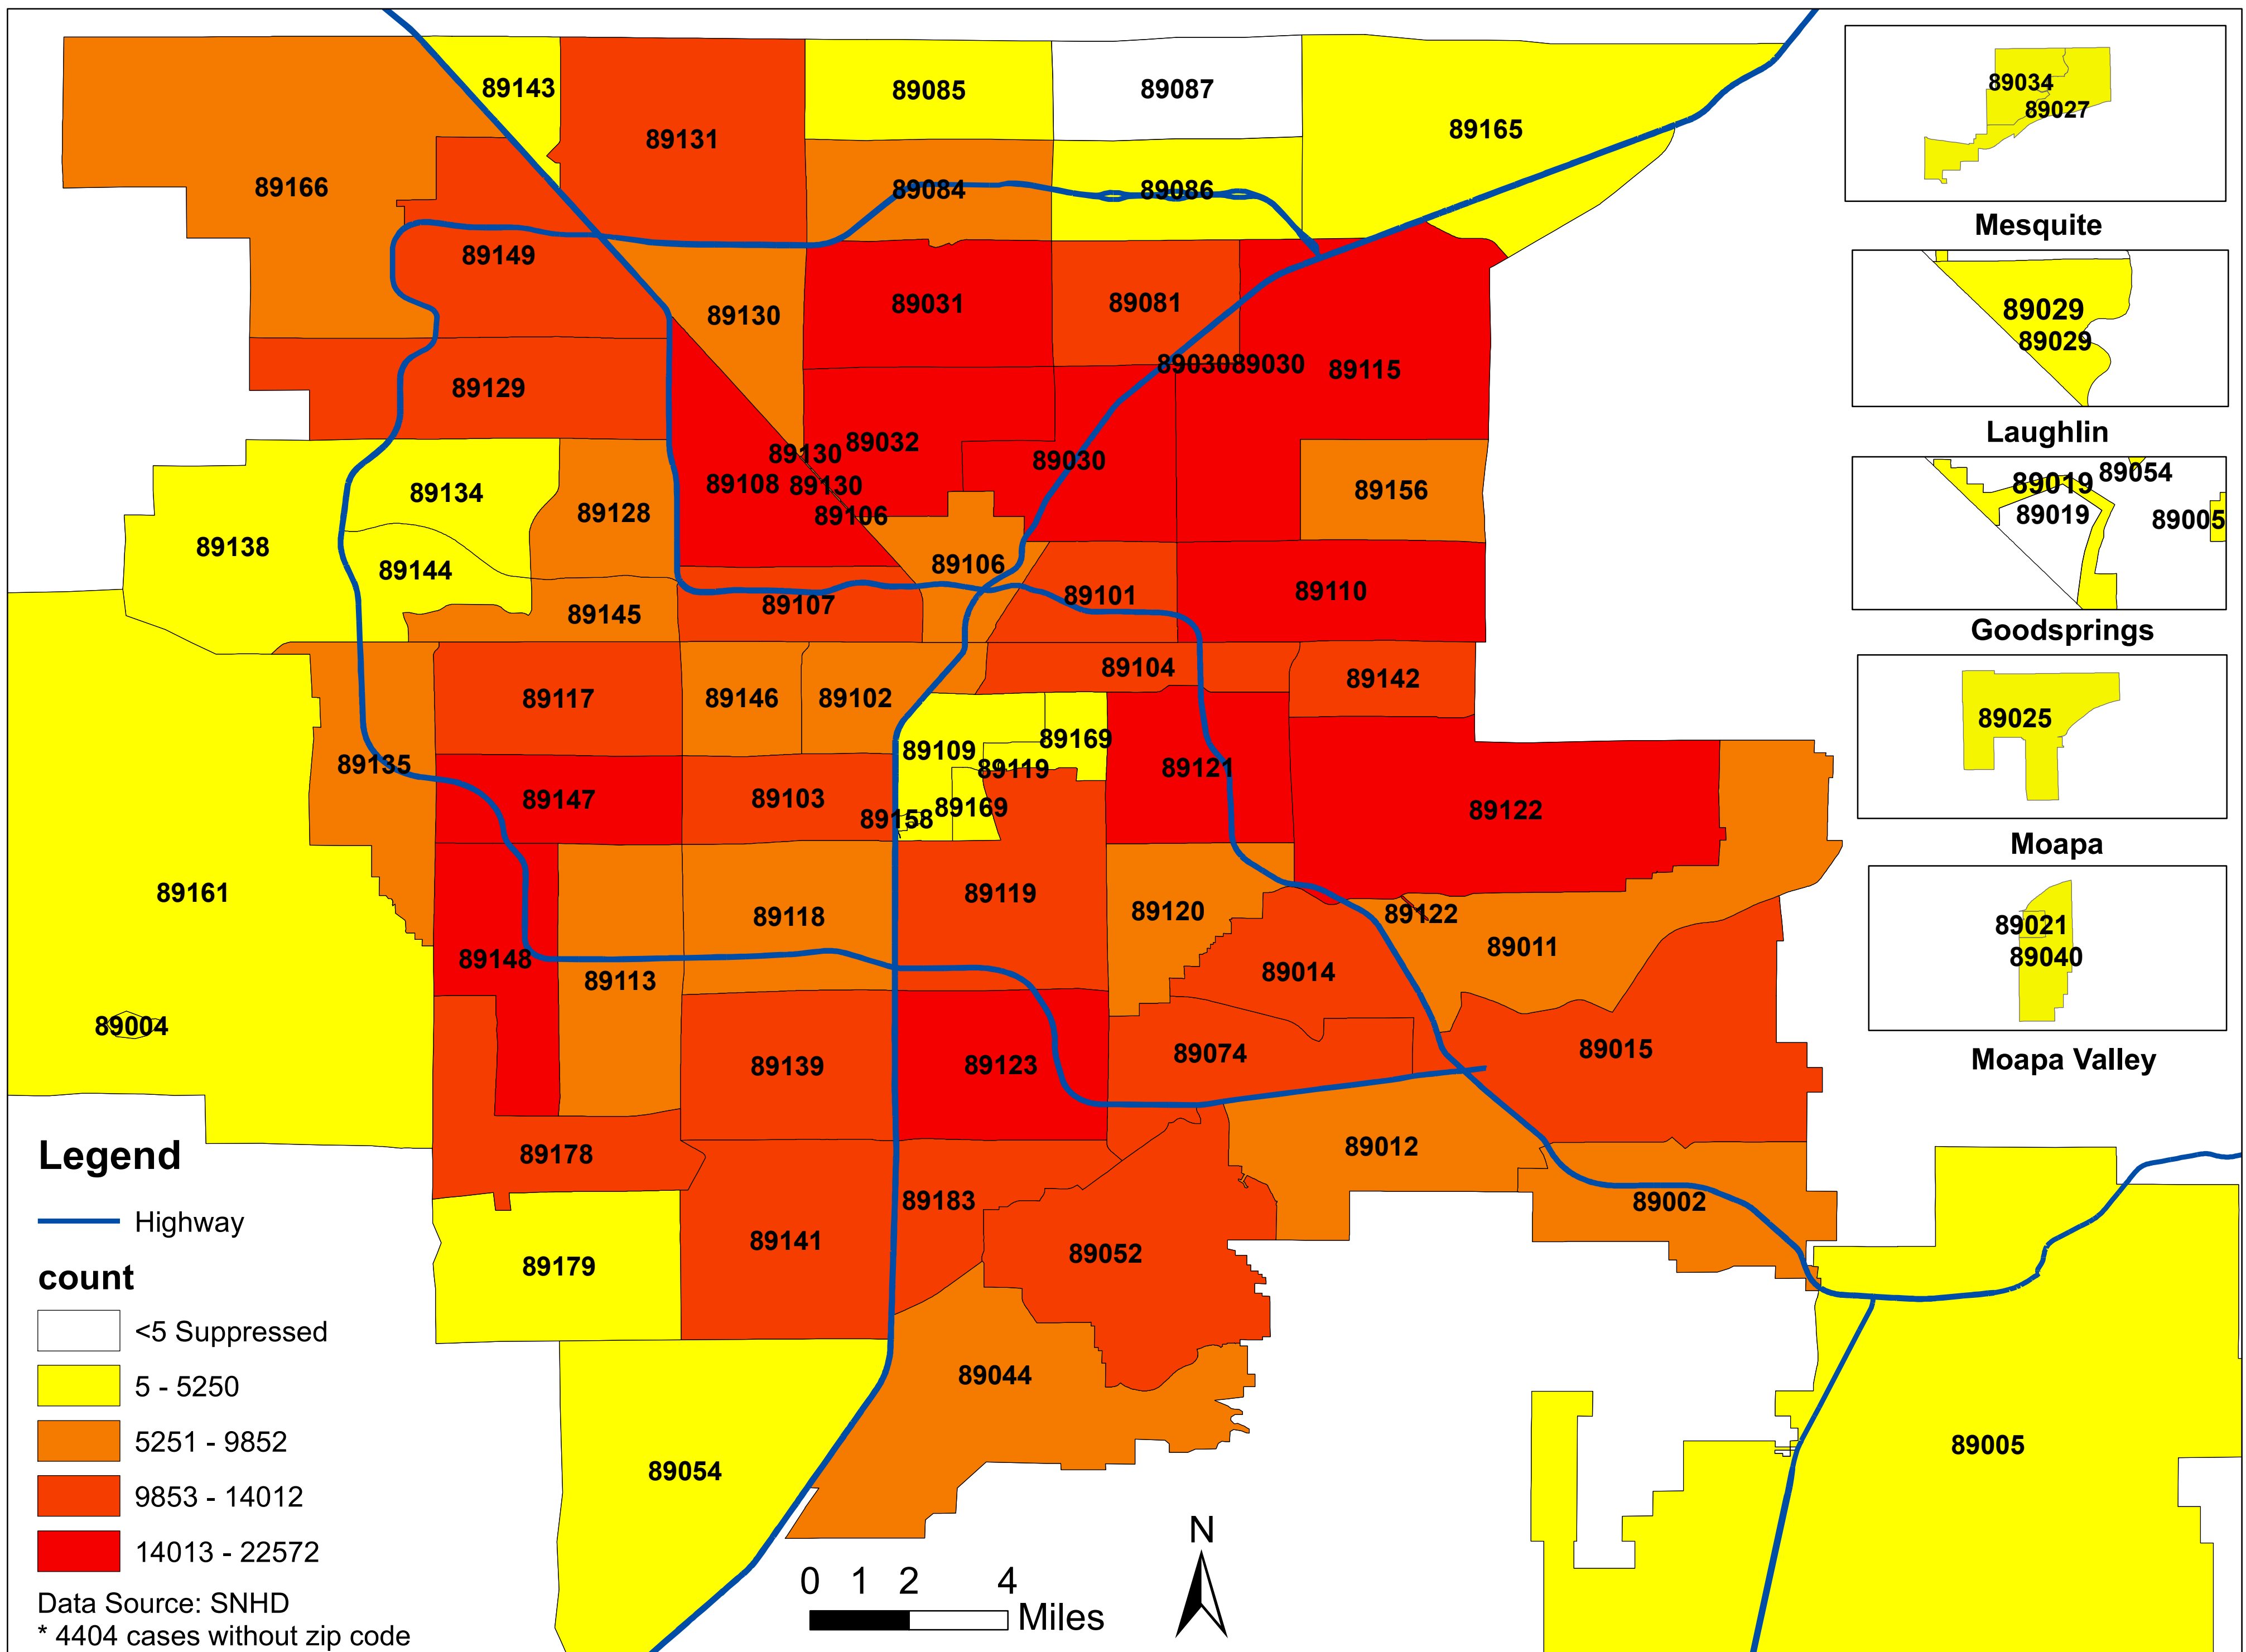

# Number of COVID-19 cases by zip code in Clark county (06.19.2023)

**Note: More than 5 cases reported from 89124**