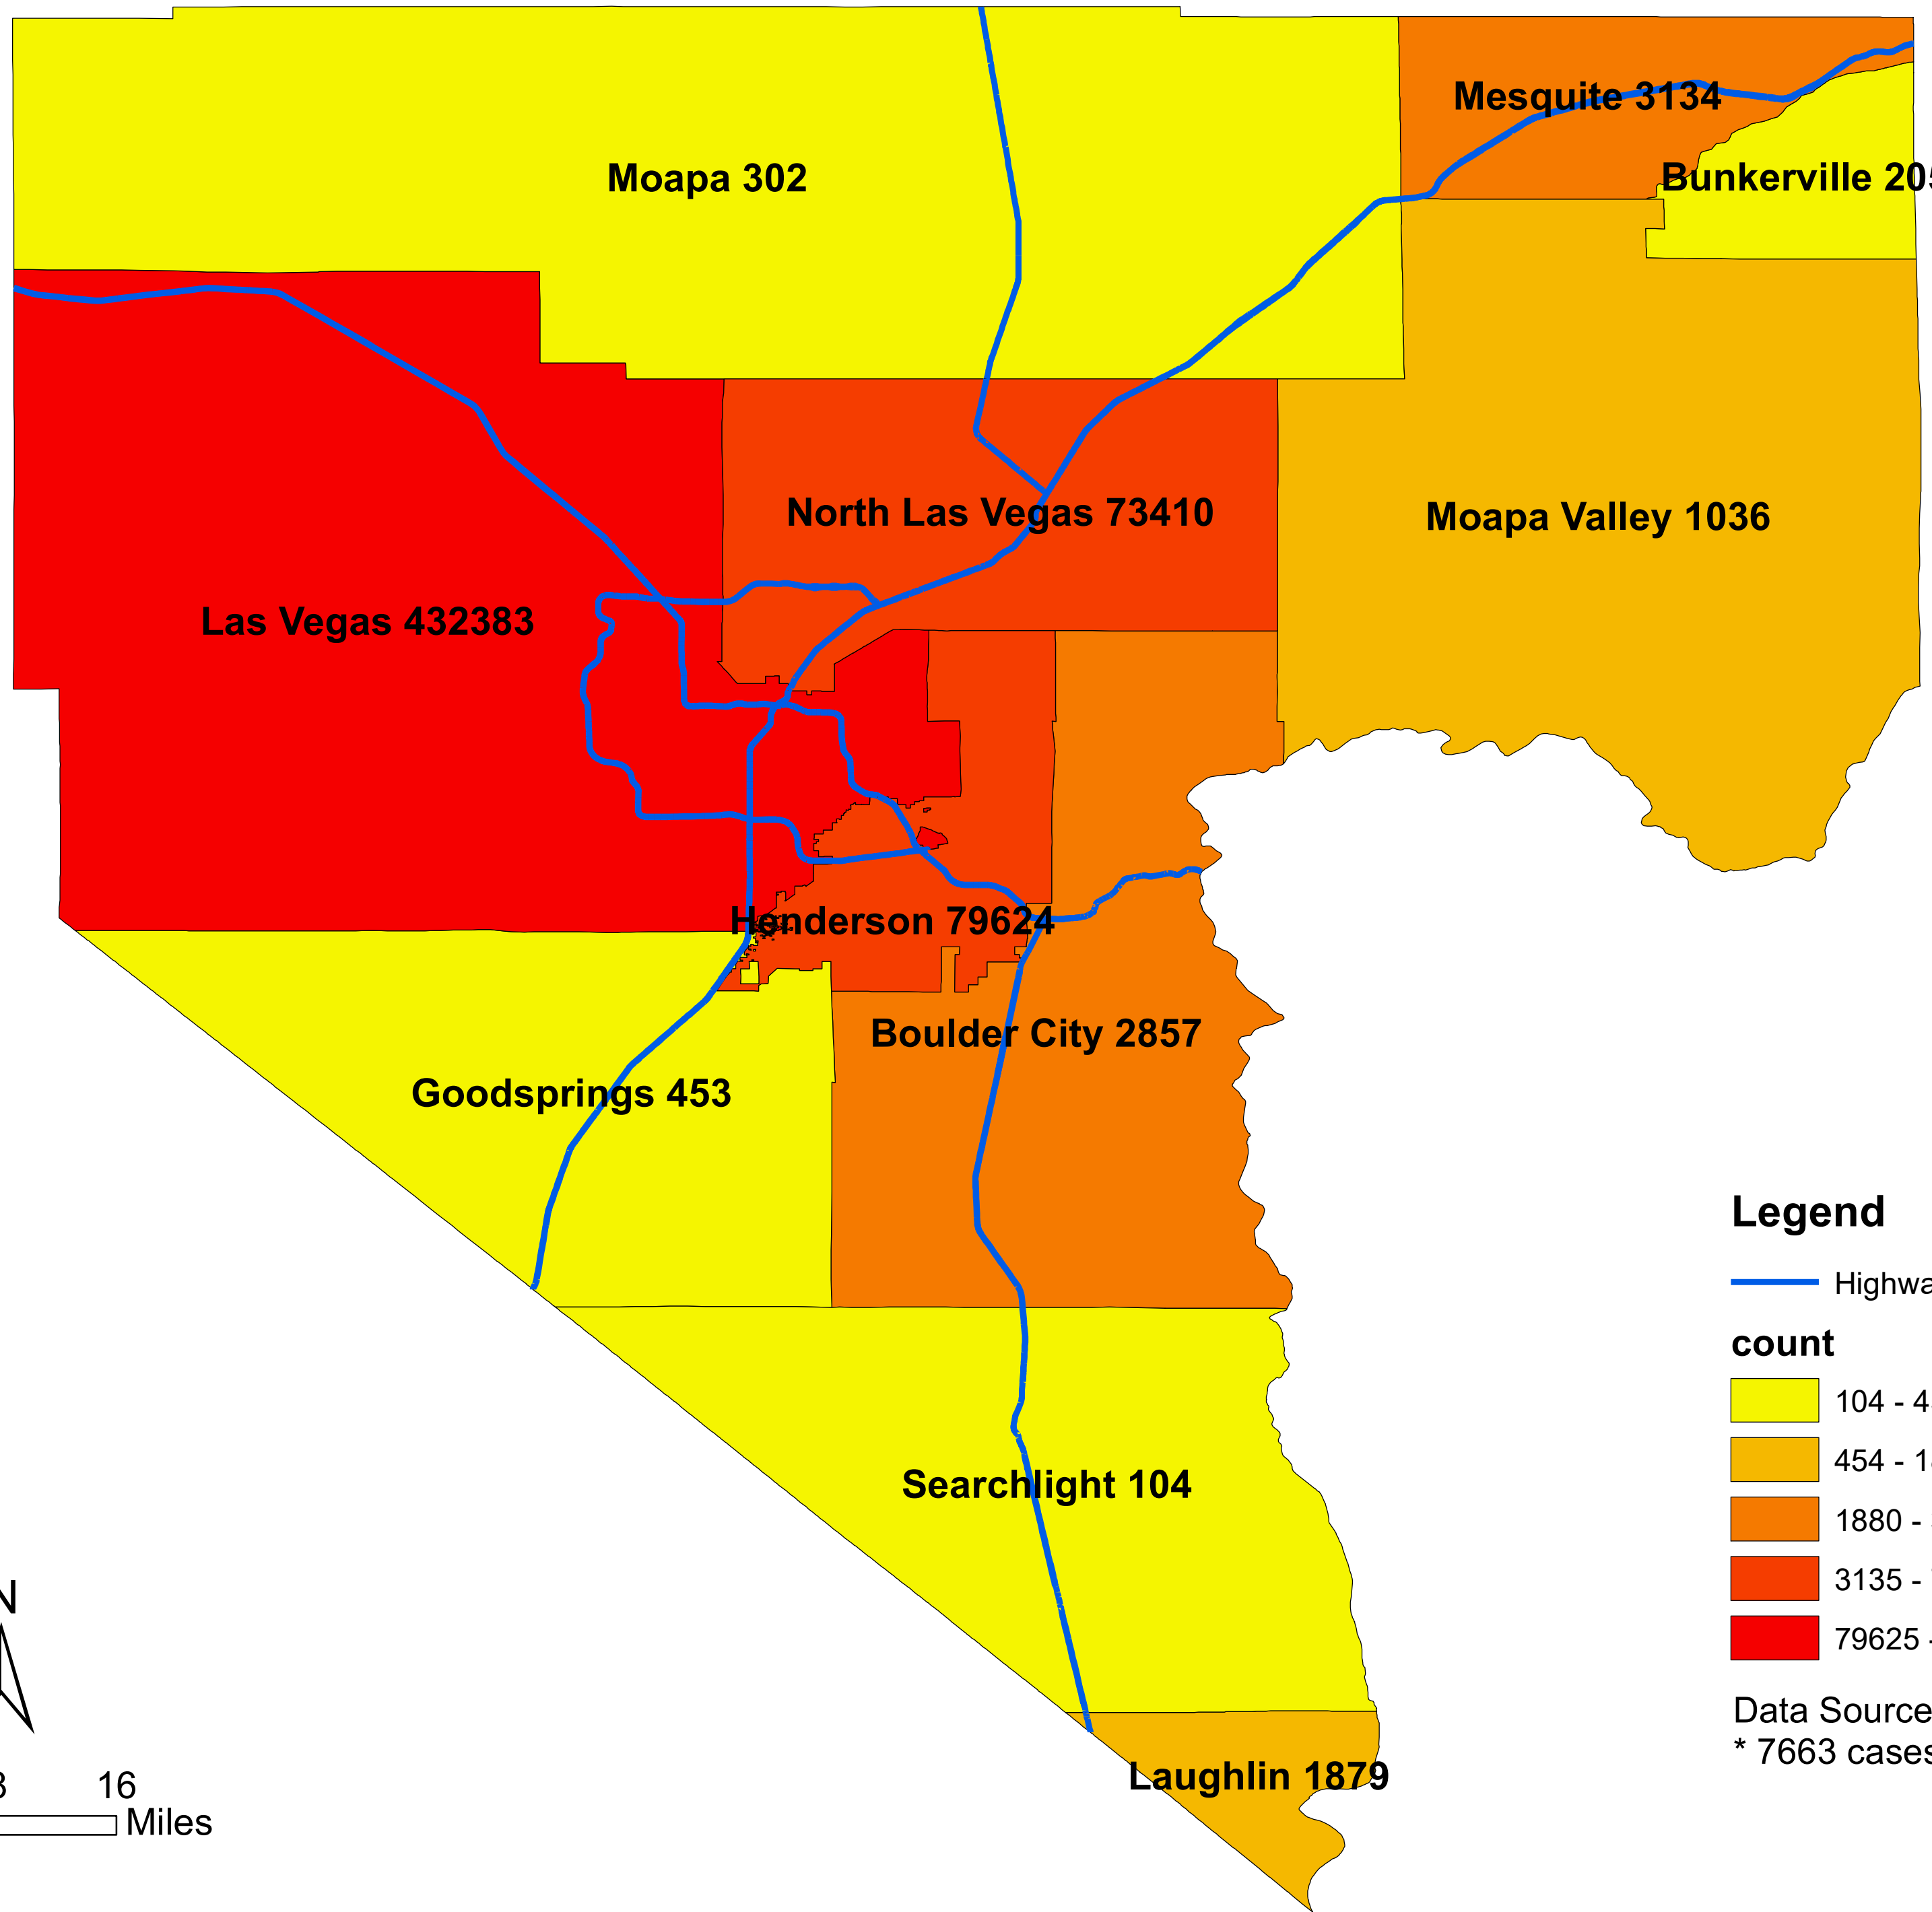

# Number of COVID-19 cases by city in Clark county (06.19.2023)

## Legend

— Highway

### count

Data Source: SNHD

\* 7663 cases without city information

0 4 8 16 Miles