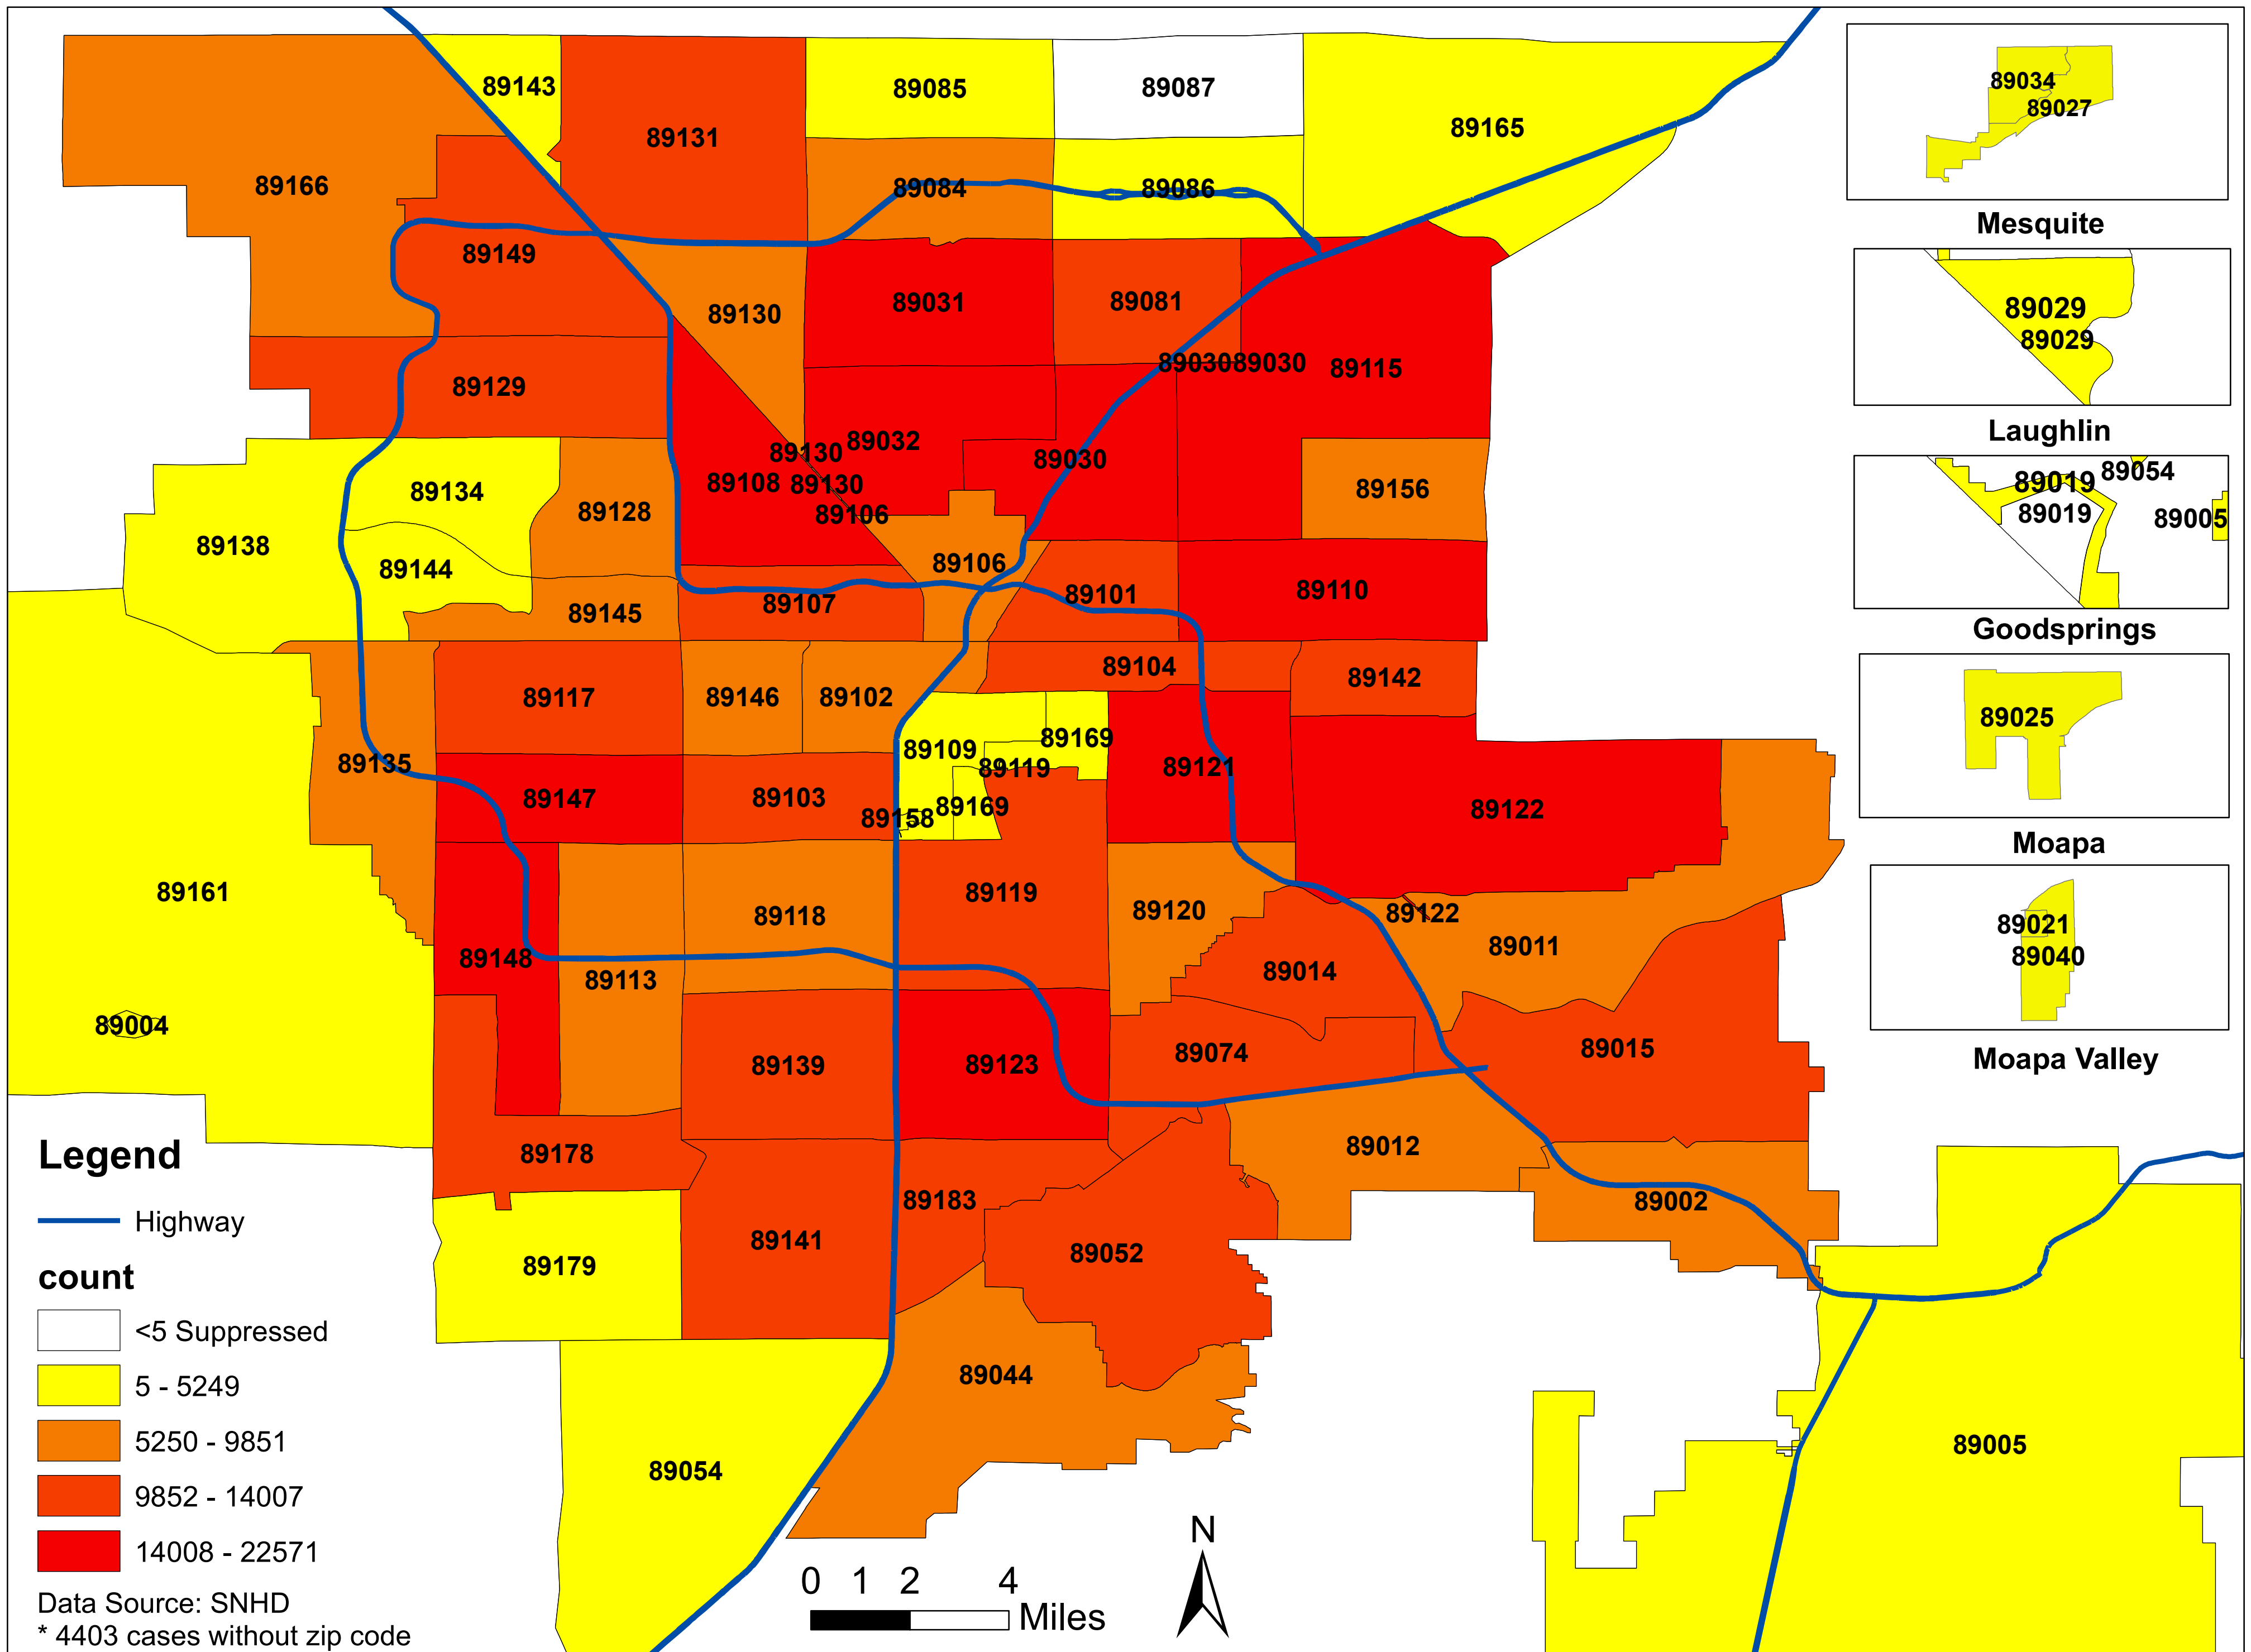

# Number of COVID-19 cases by zip code in Clark county (06.12.2023)

**Note: More than 5 cases reported from 89124**