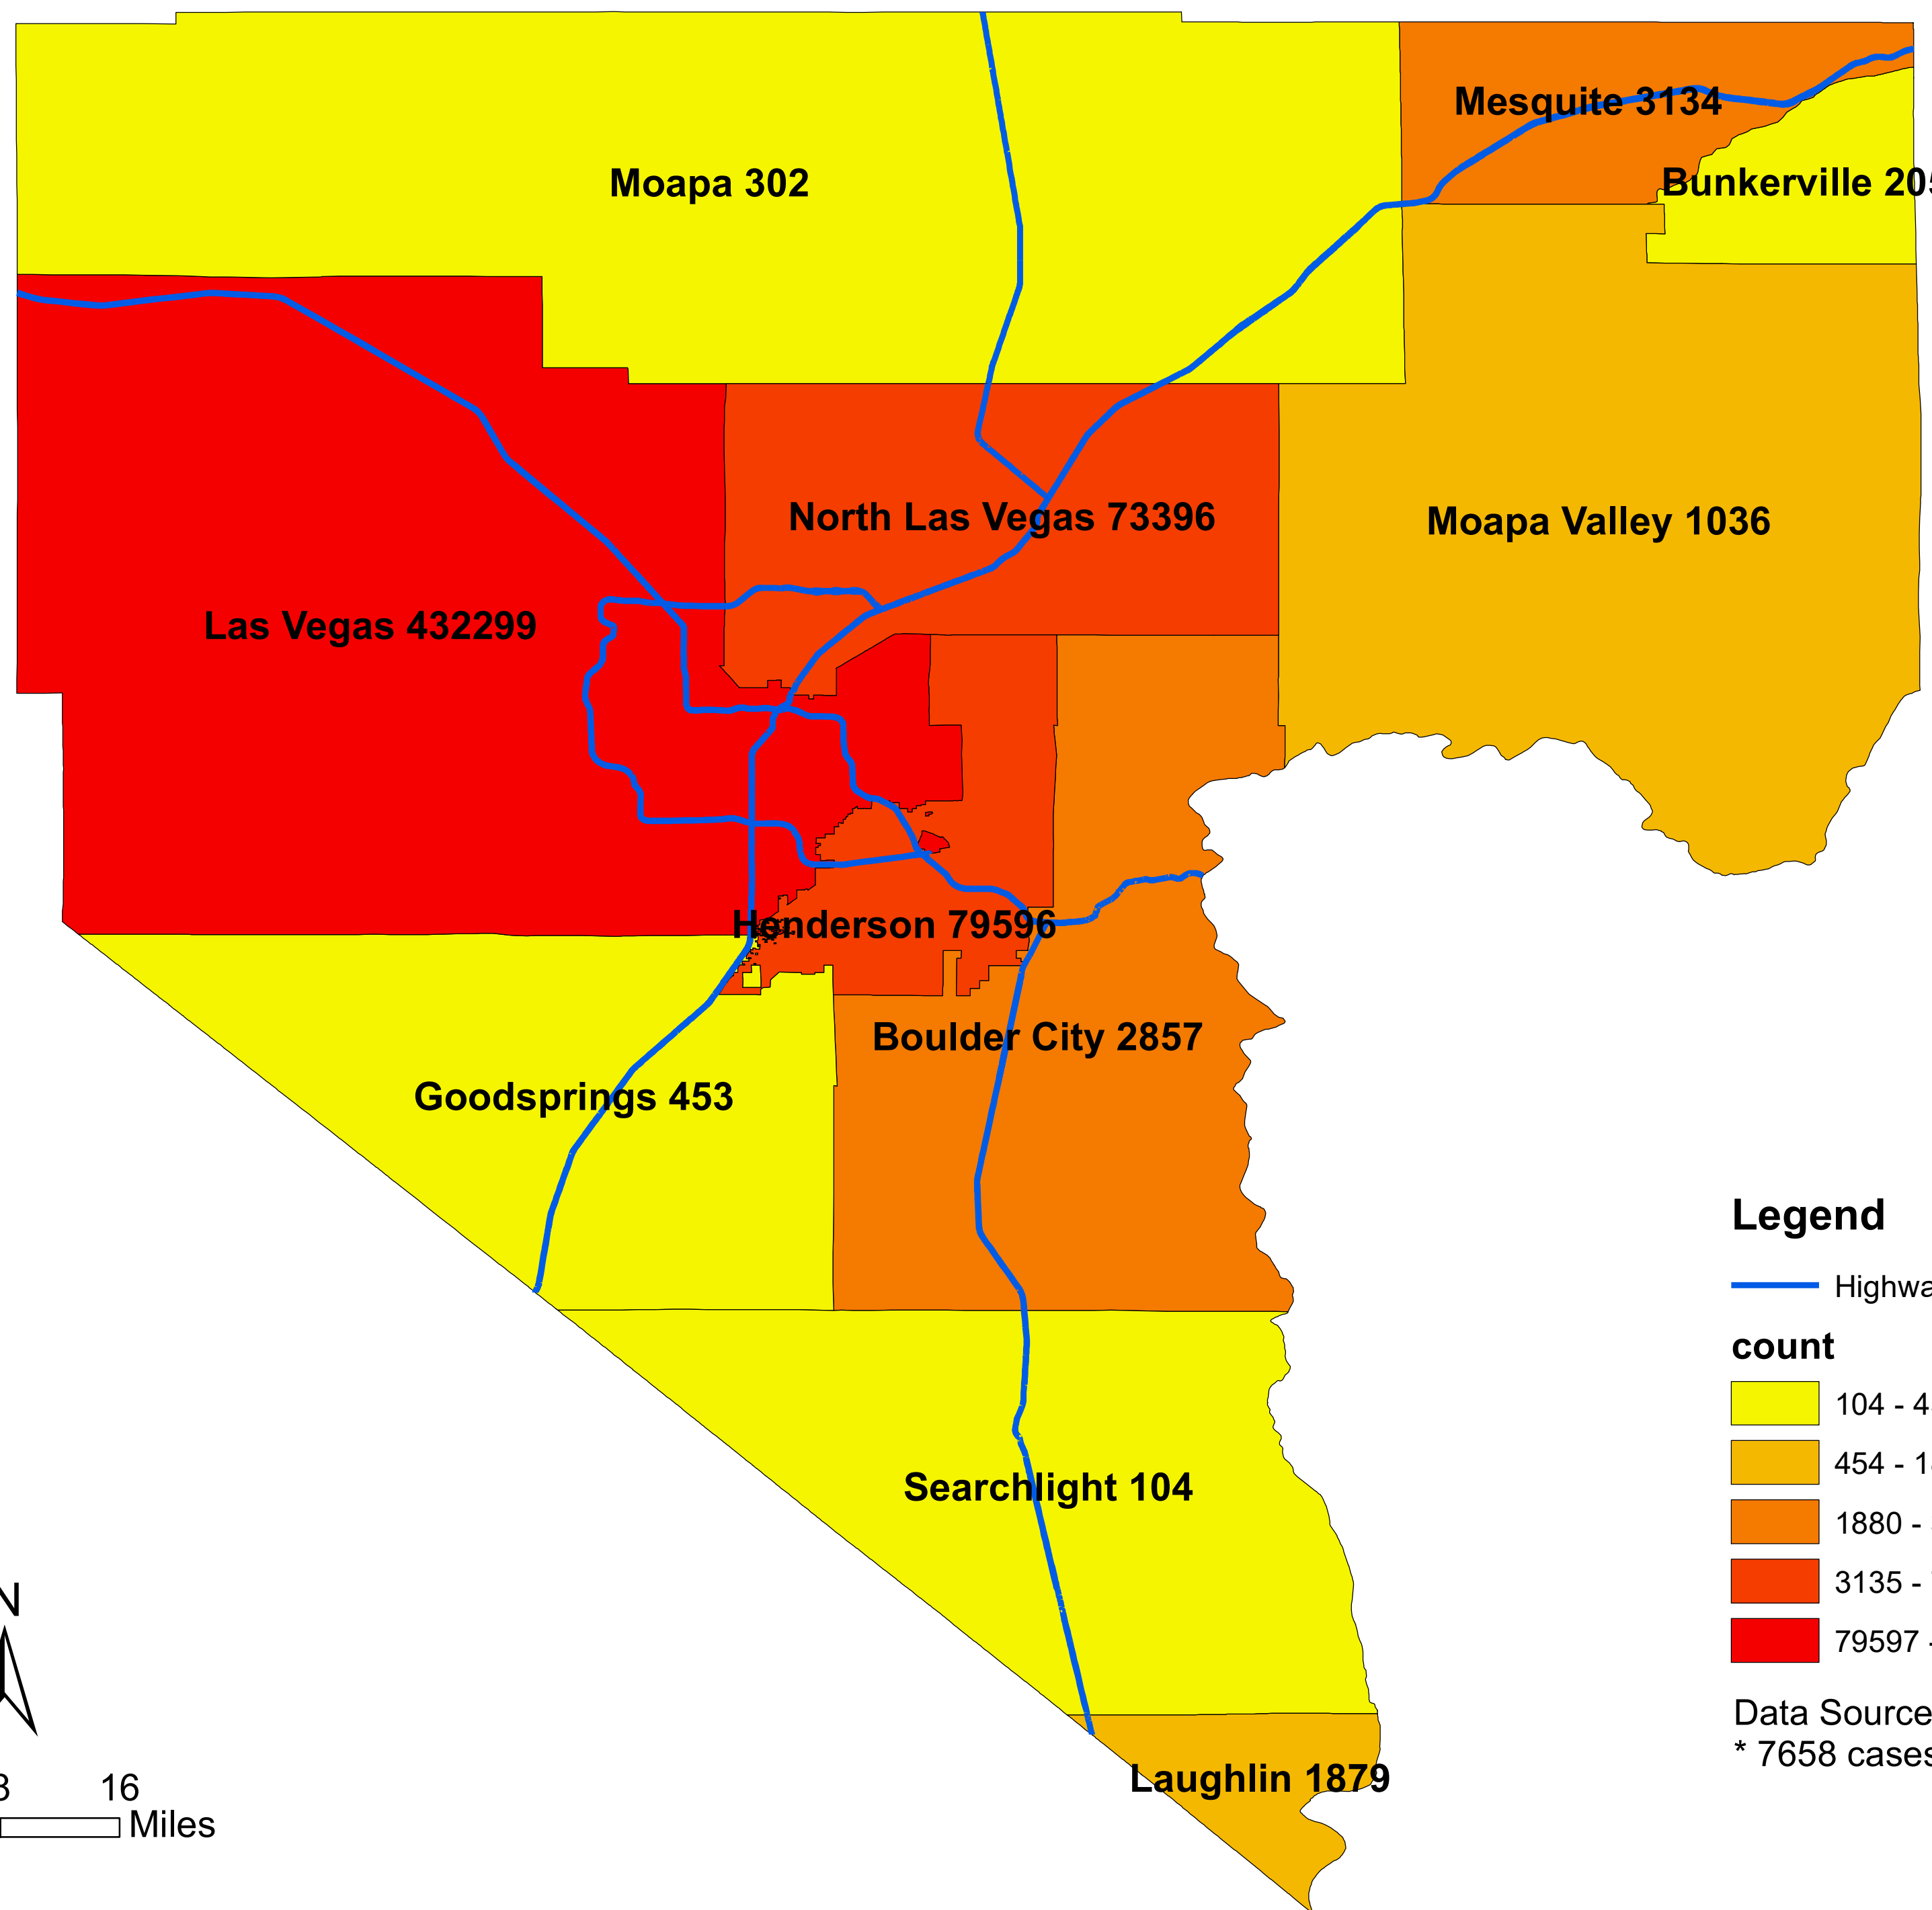

Number of COVID-19 cases by city in Clark county (06.12.2023)

Legend

— Highway

count

- 104 - 453
- 454 - 1879
- 1880 - 3134
- 3135 - 79596
- 79597 - 432299

Data Source: SNHD
* 7658 cases without city information