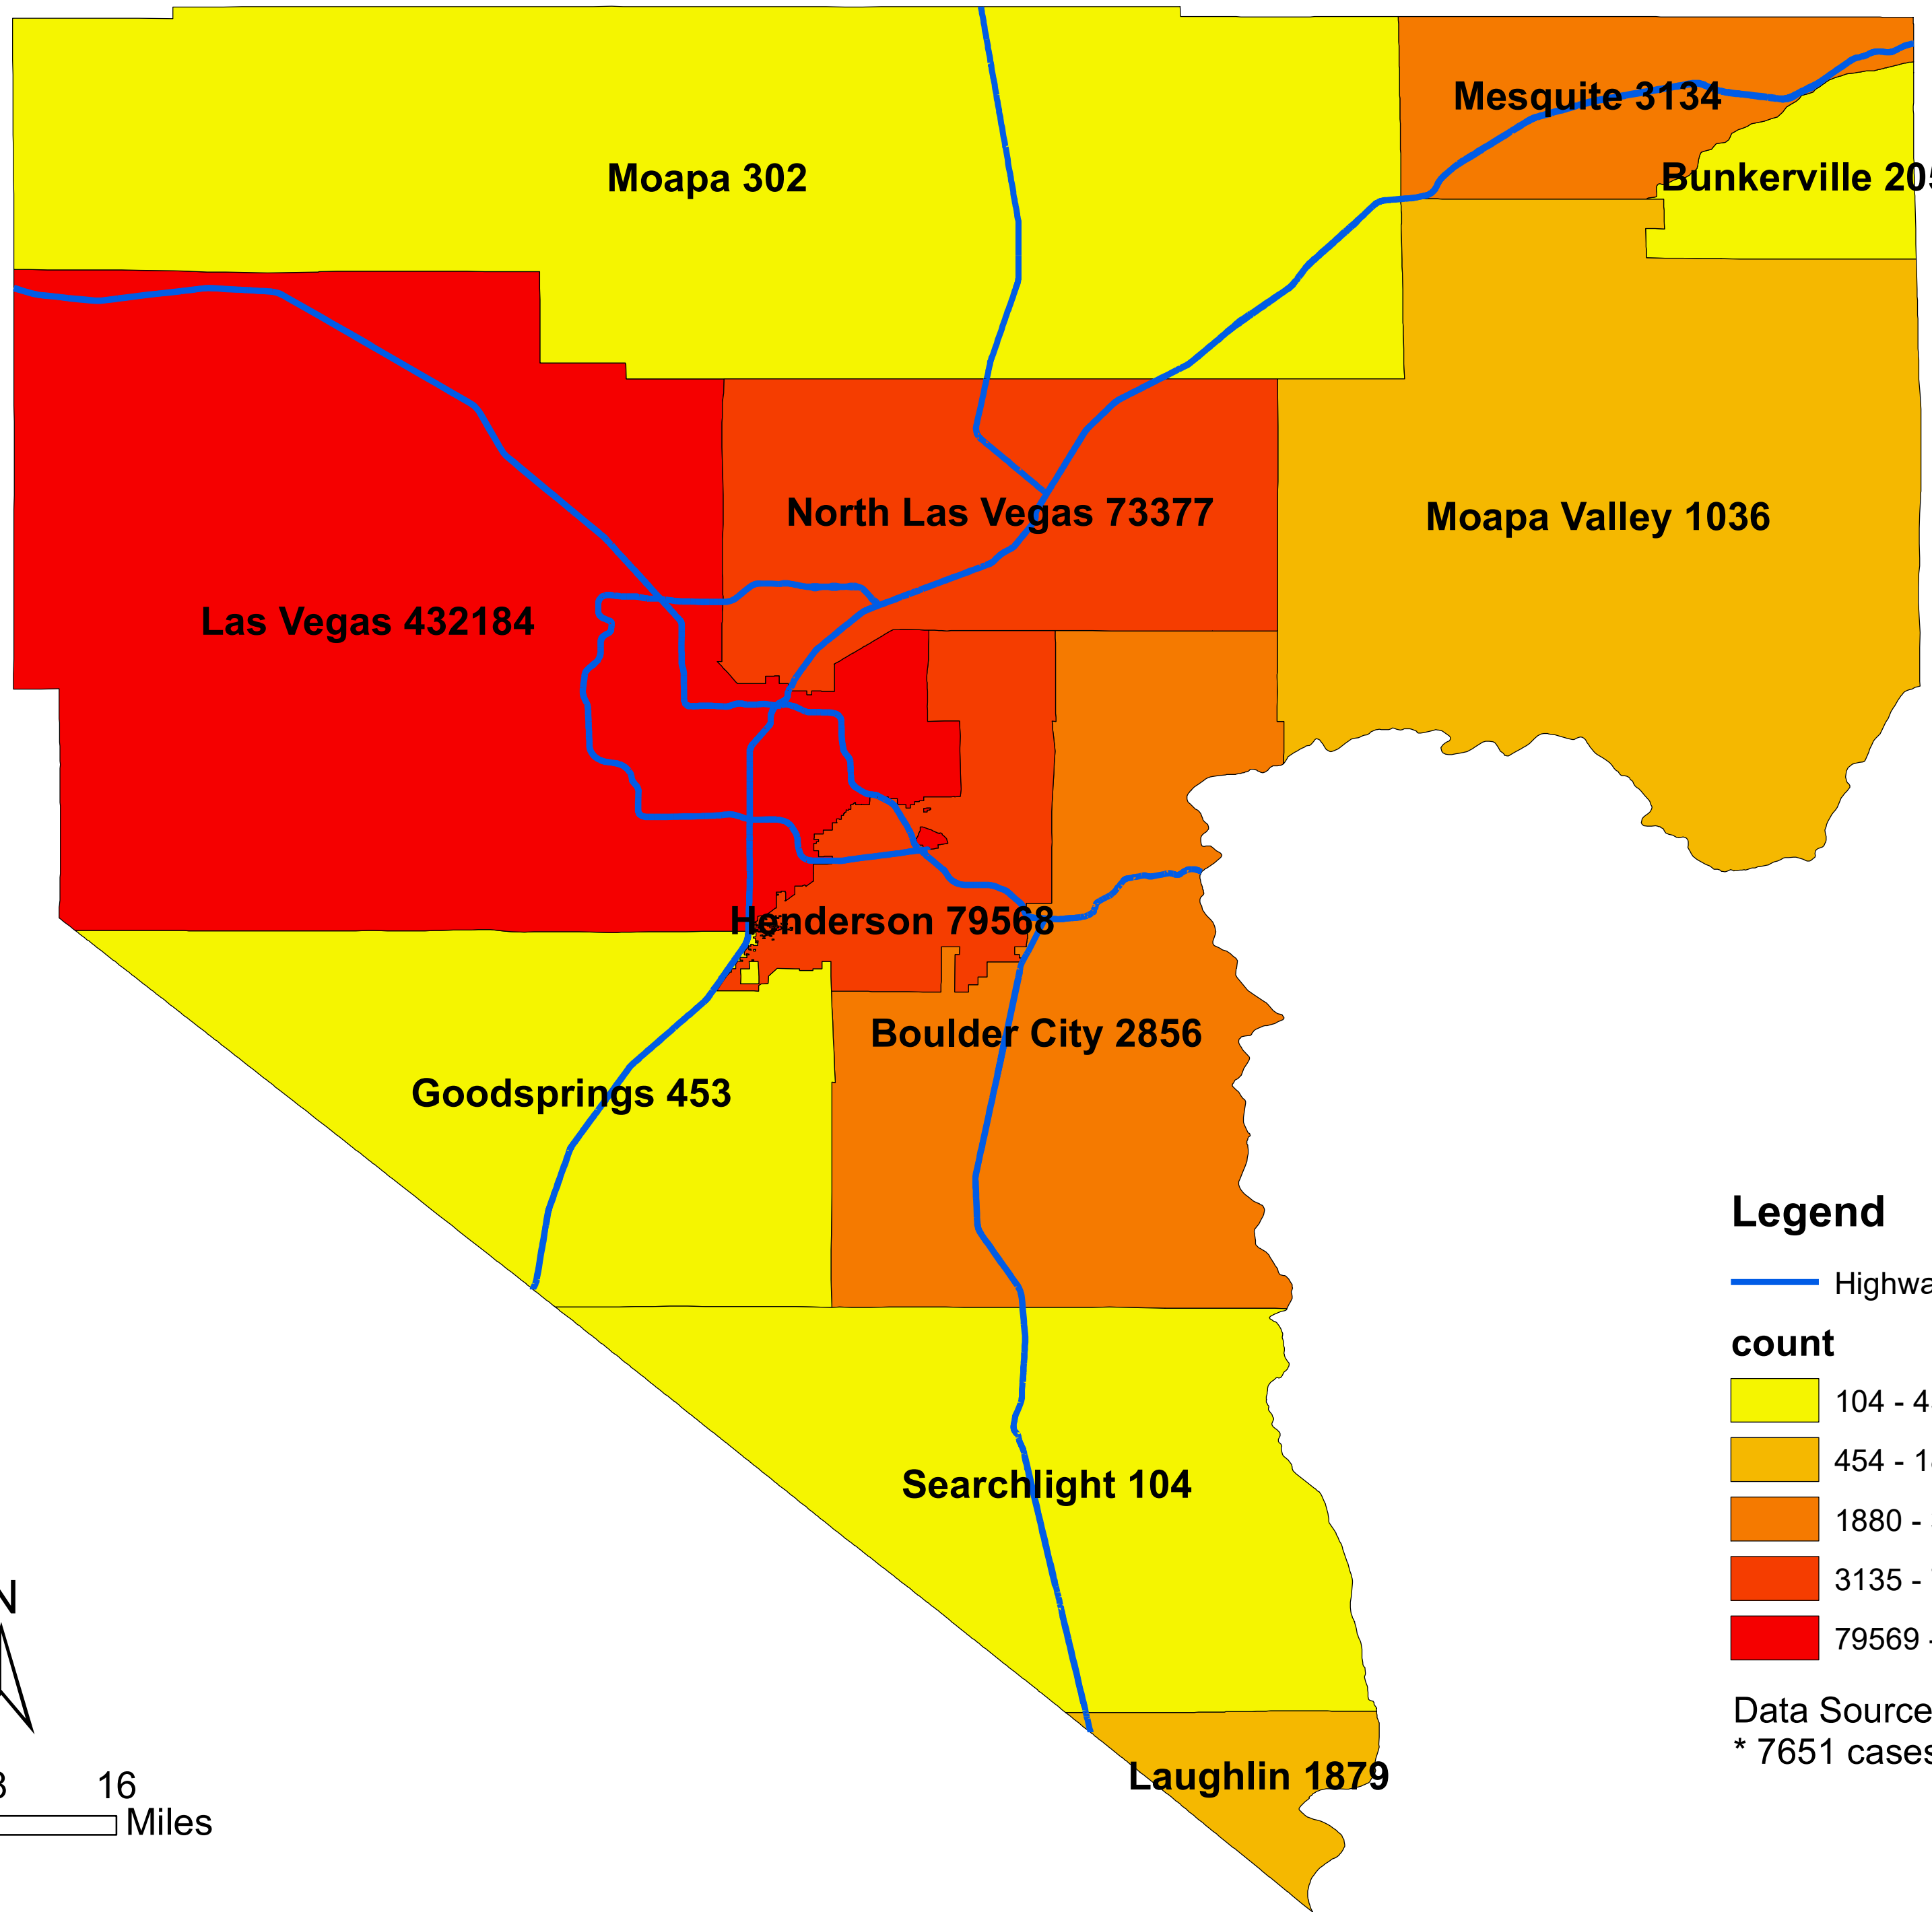

Number of COVID-19 cases by city in Clark county (06.05.2023)

Legend

— Highway

count

Data Source: SNHD

* 7651 cases without city information

0 4 8 16 Miles