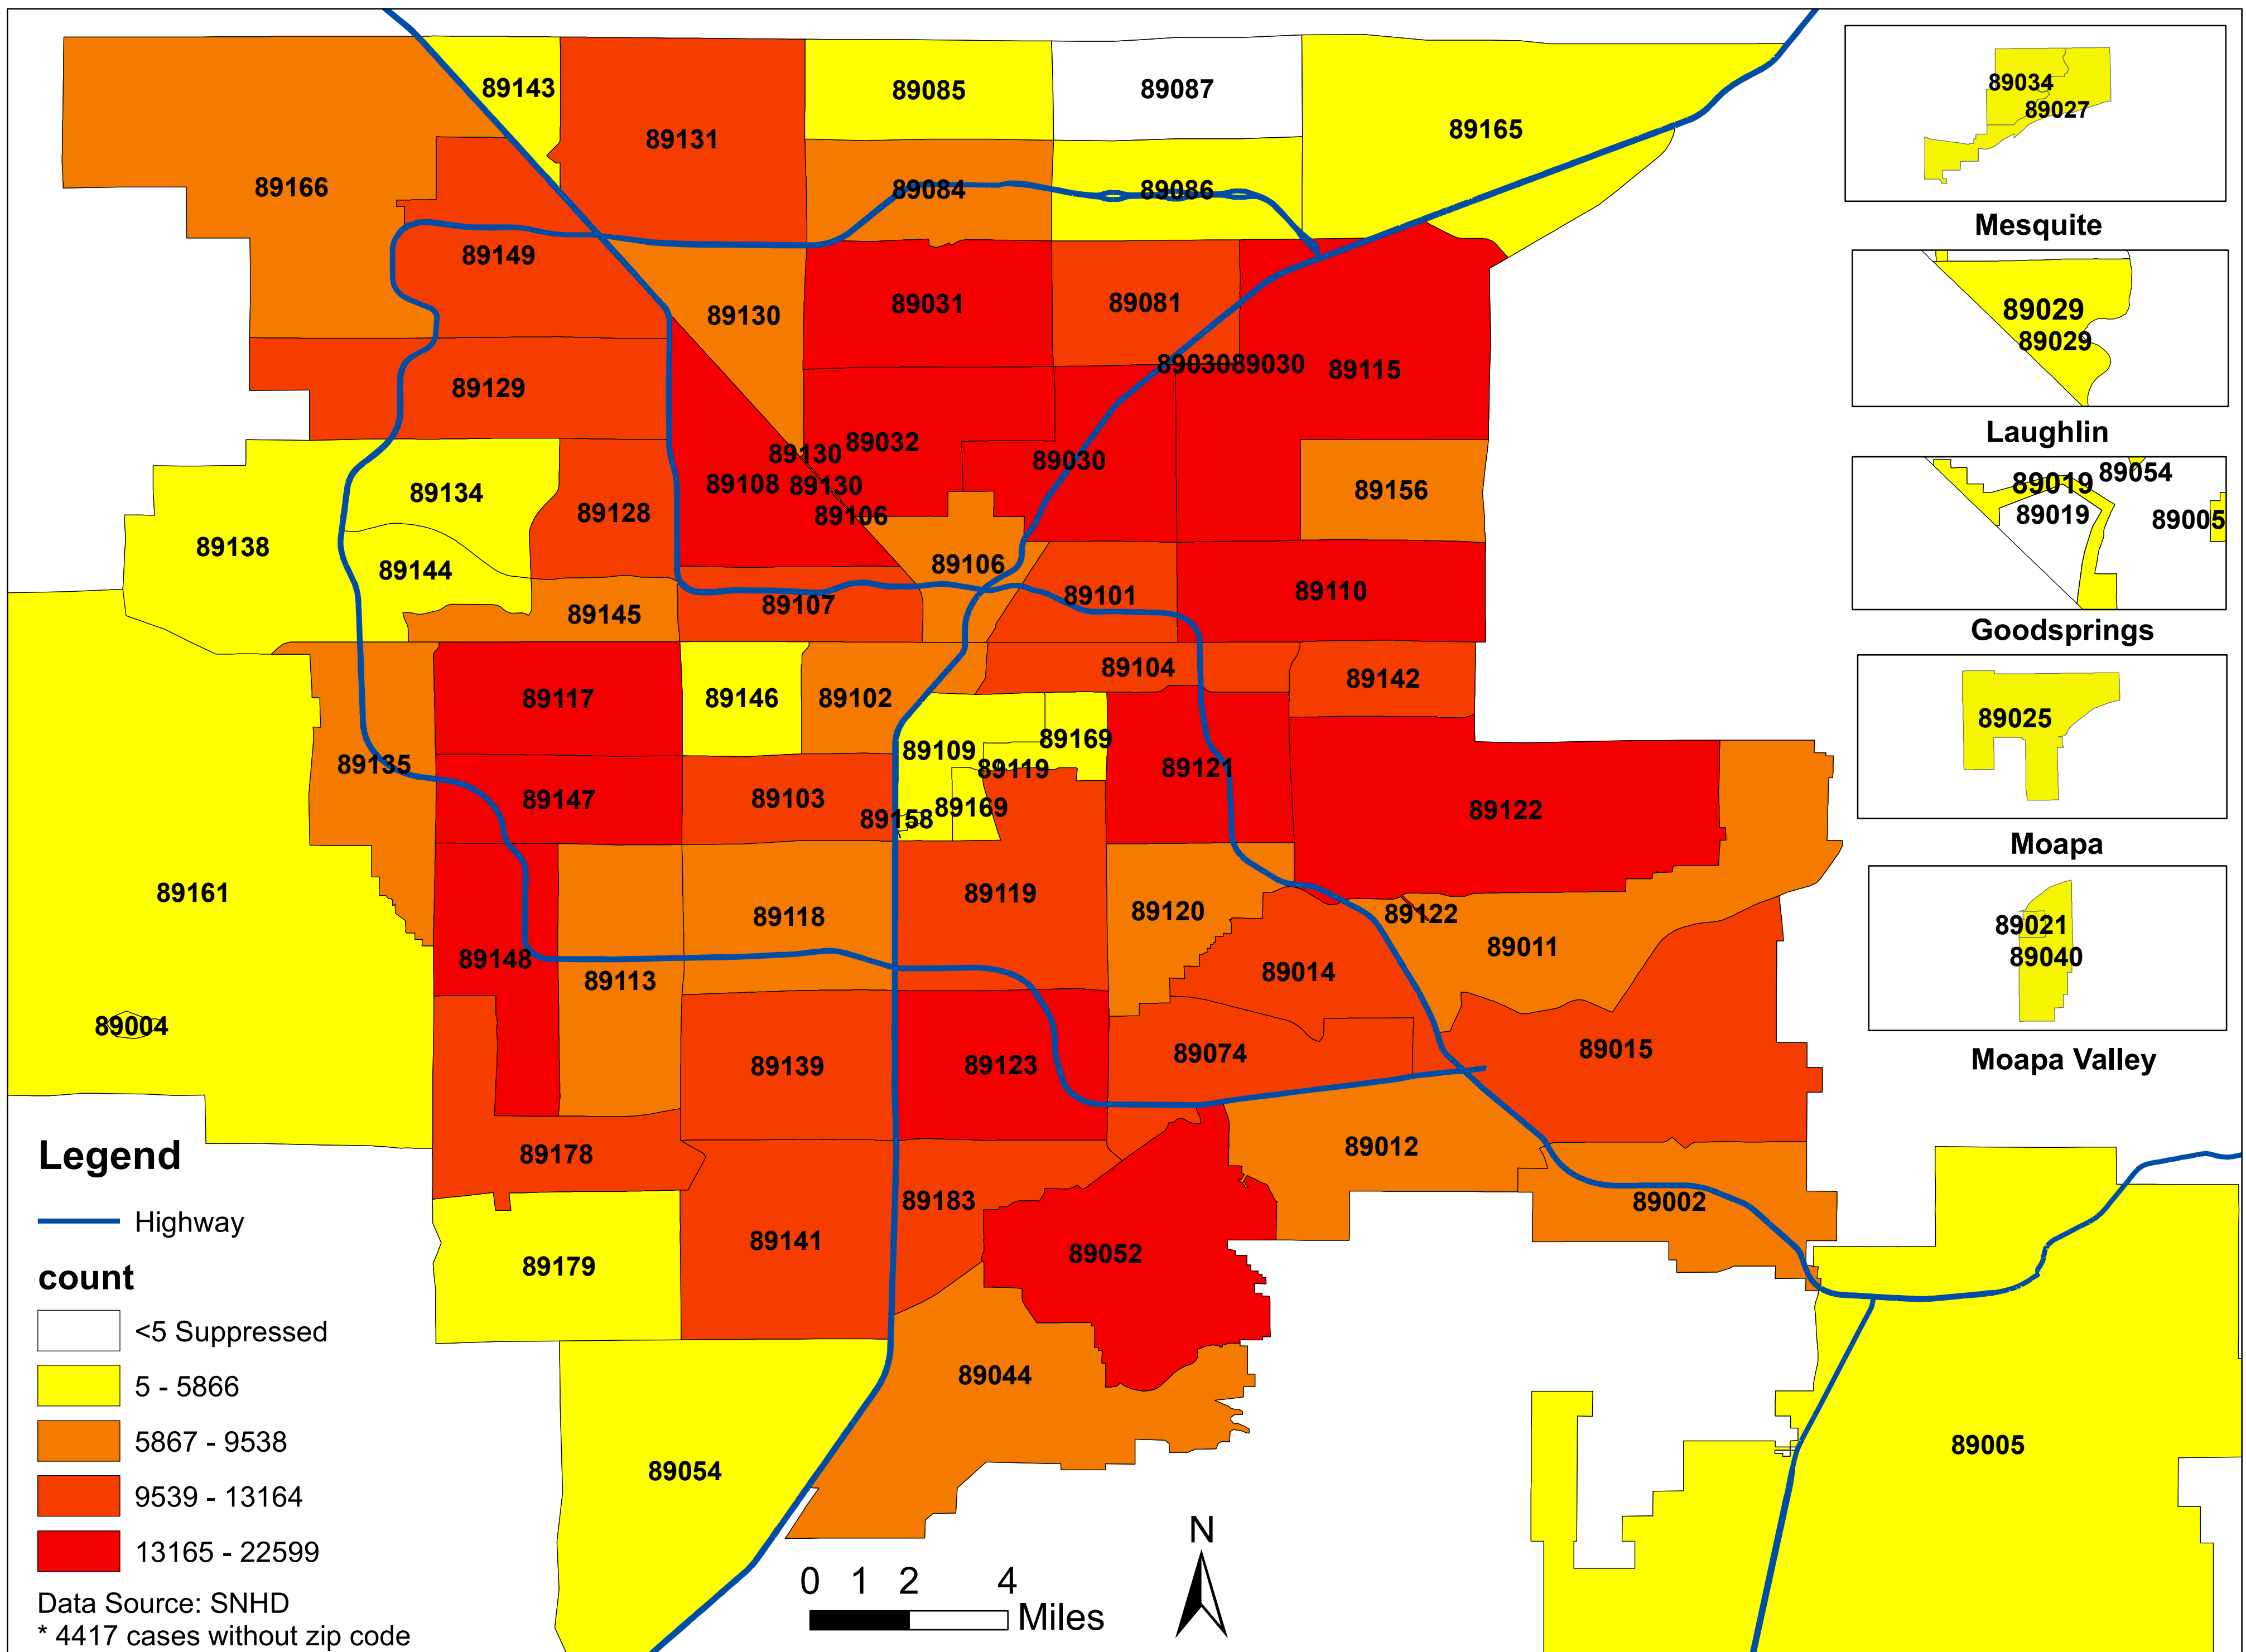

# Number of COVID-19 cases by zip code in Clark county (07.31.2023)

**Note: More than 5 cases reported from 89124**