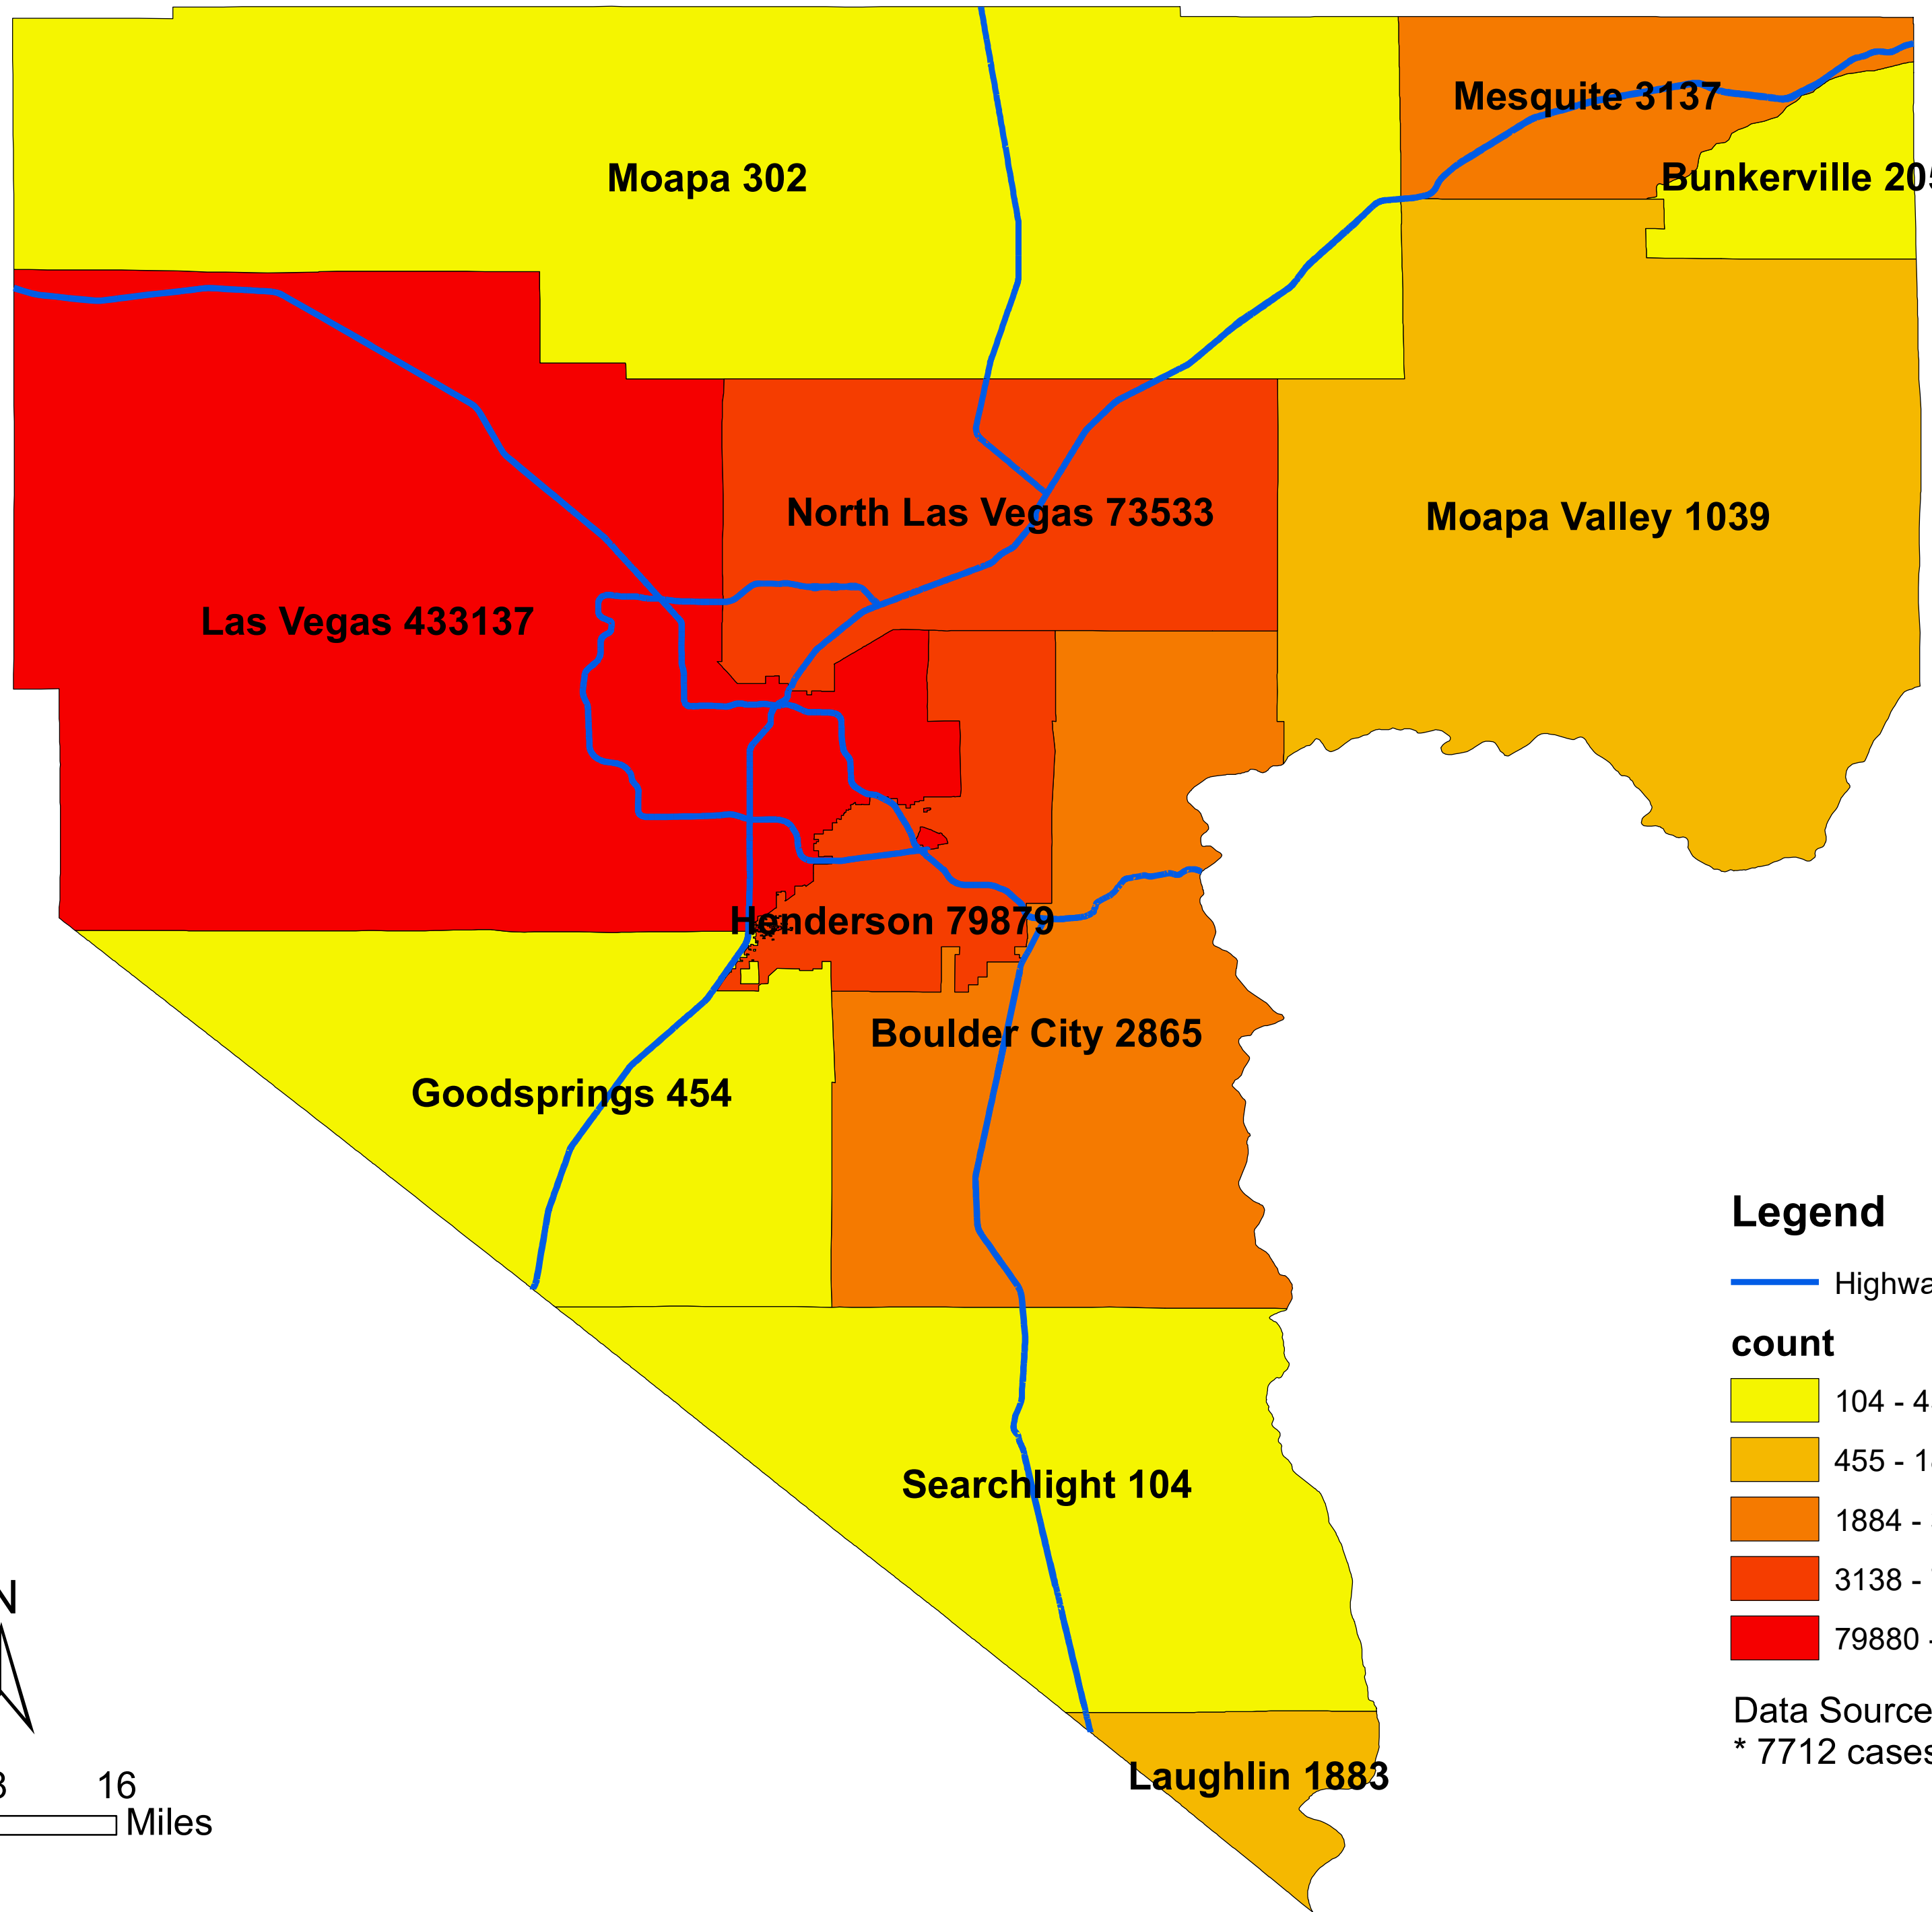

Number of COVID-19 cases by city in Clark county (07.31.2023)

Legend

— Highway

count

Data Source: SNHD

* 7712 cases without city information

0 4 8 16 Miles