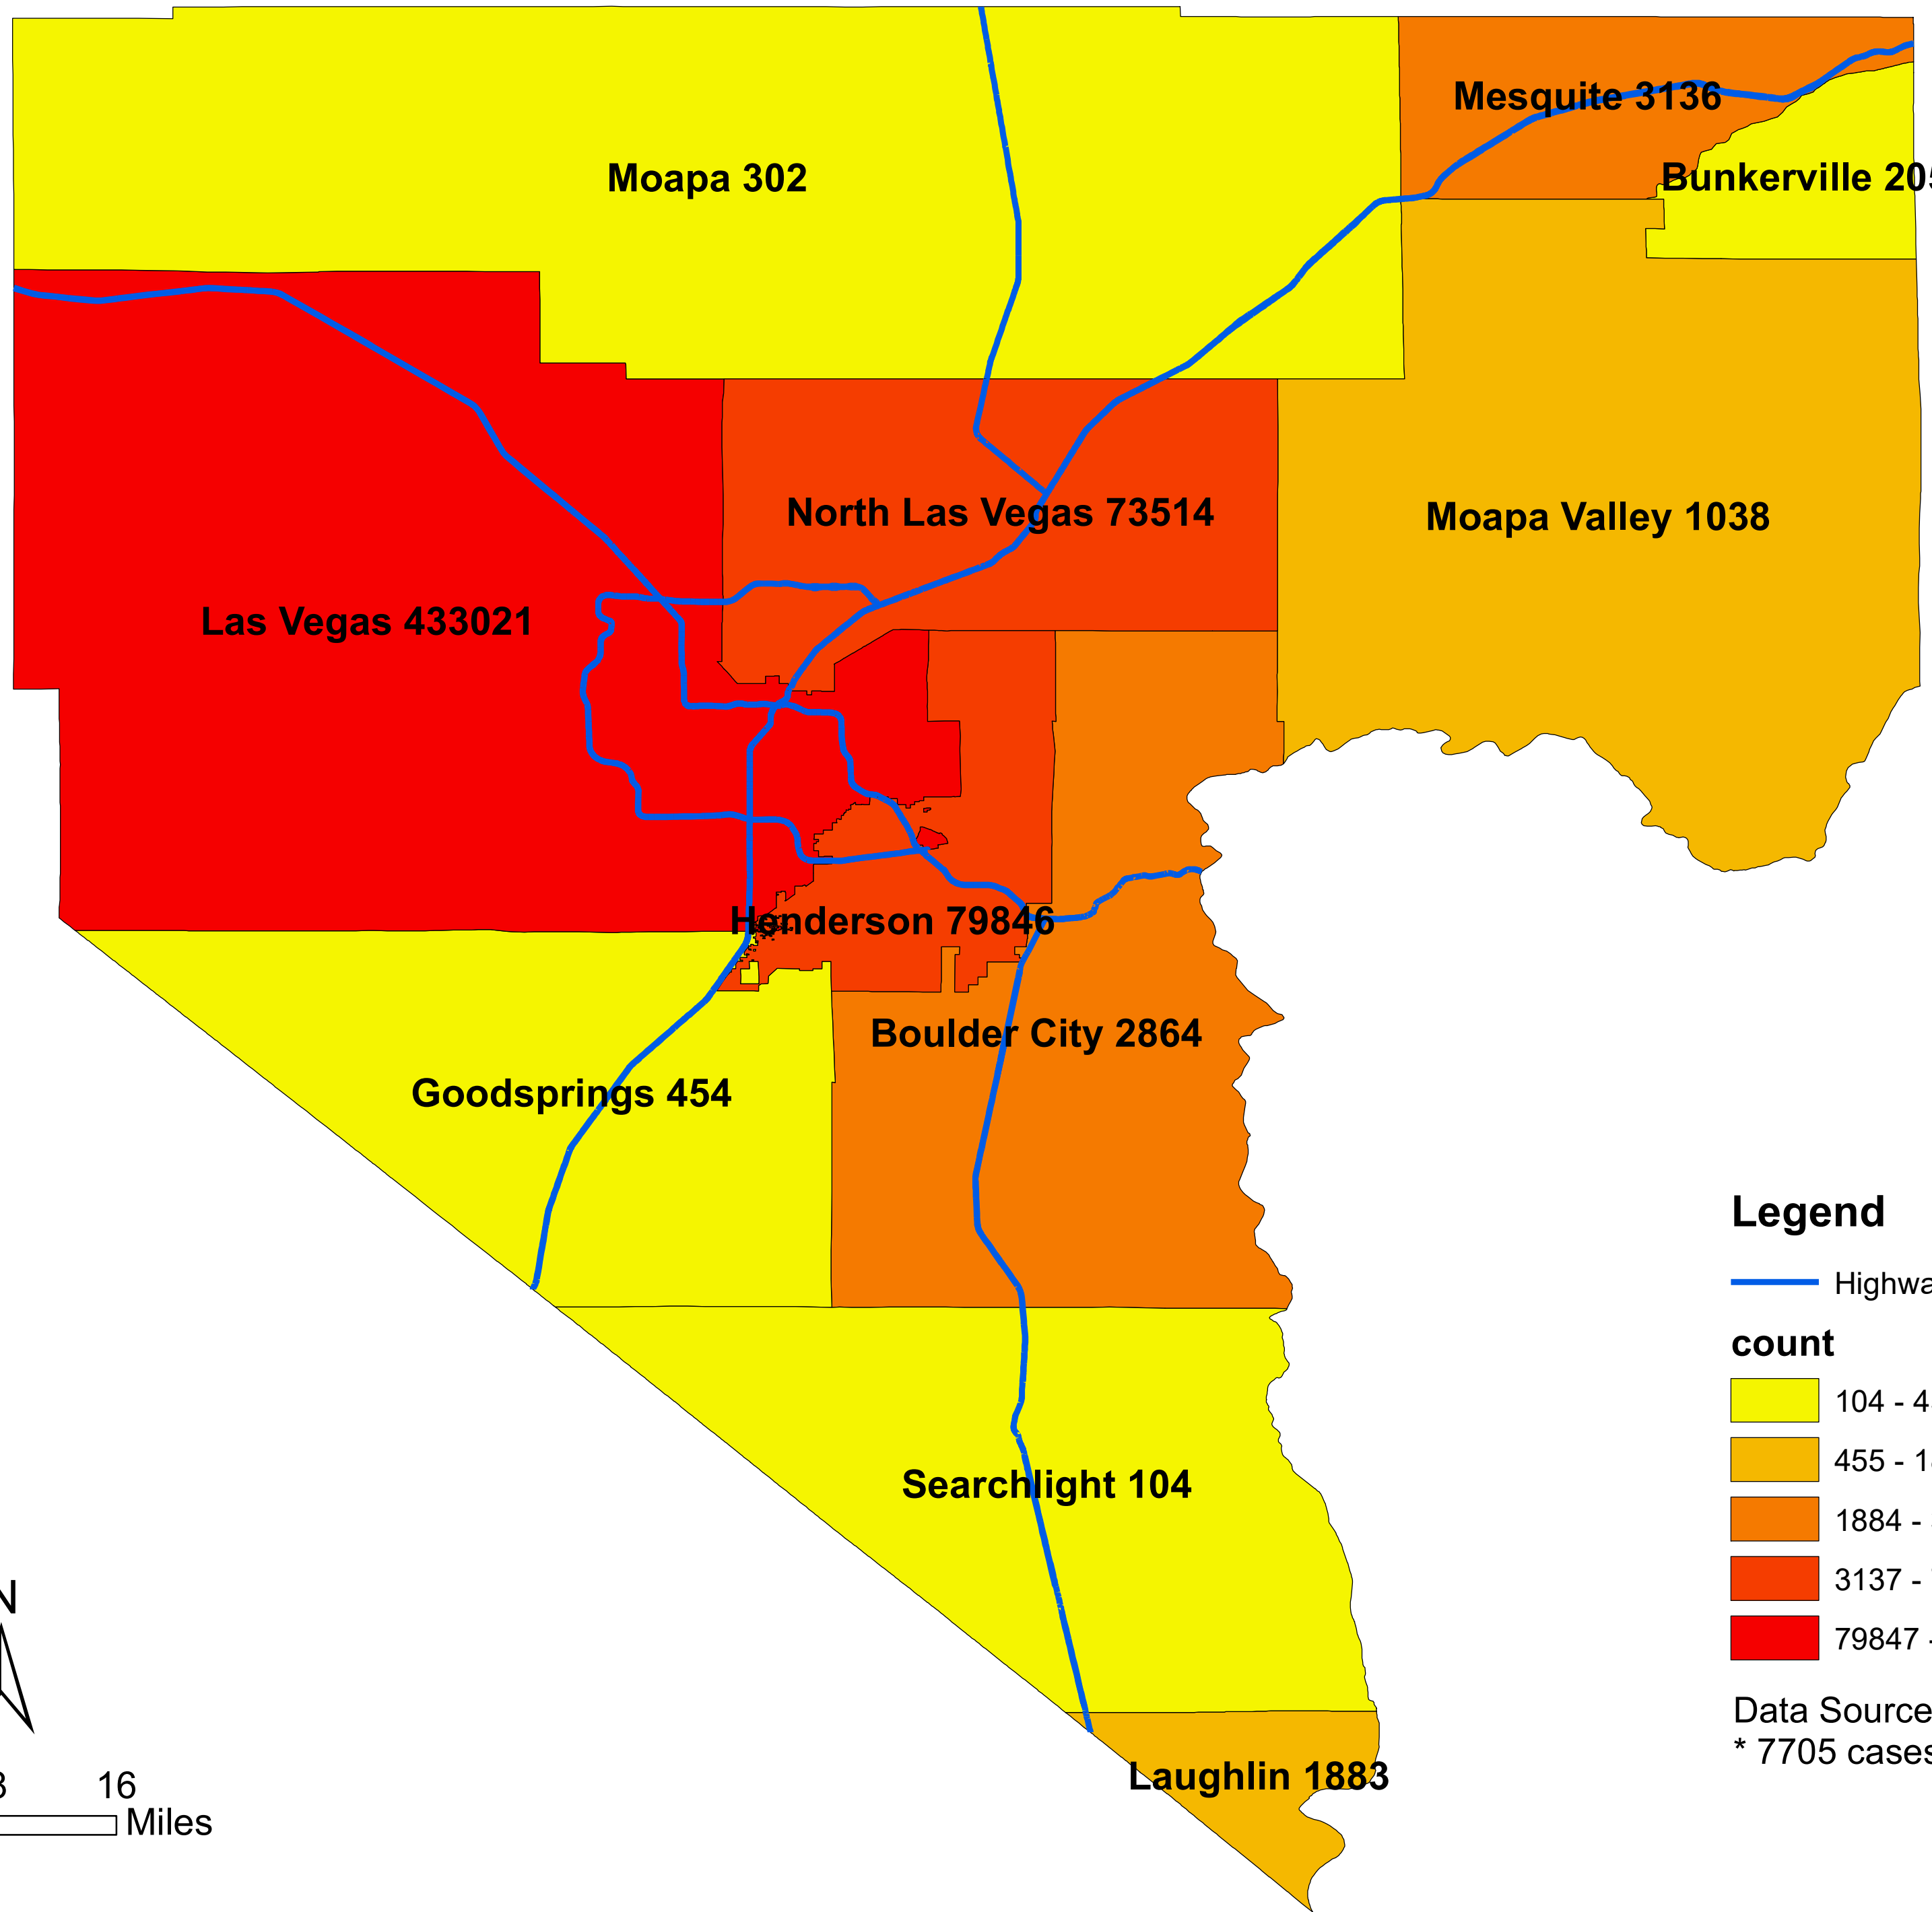

# Number of COVID-19 cases by city in Clark county (07.24.2023)

## Legend

— Highway

### count

Data Source: SNHD

\* 7705 cases without city information

0 4 8 16 Miles