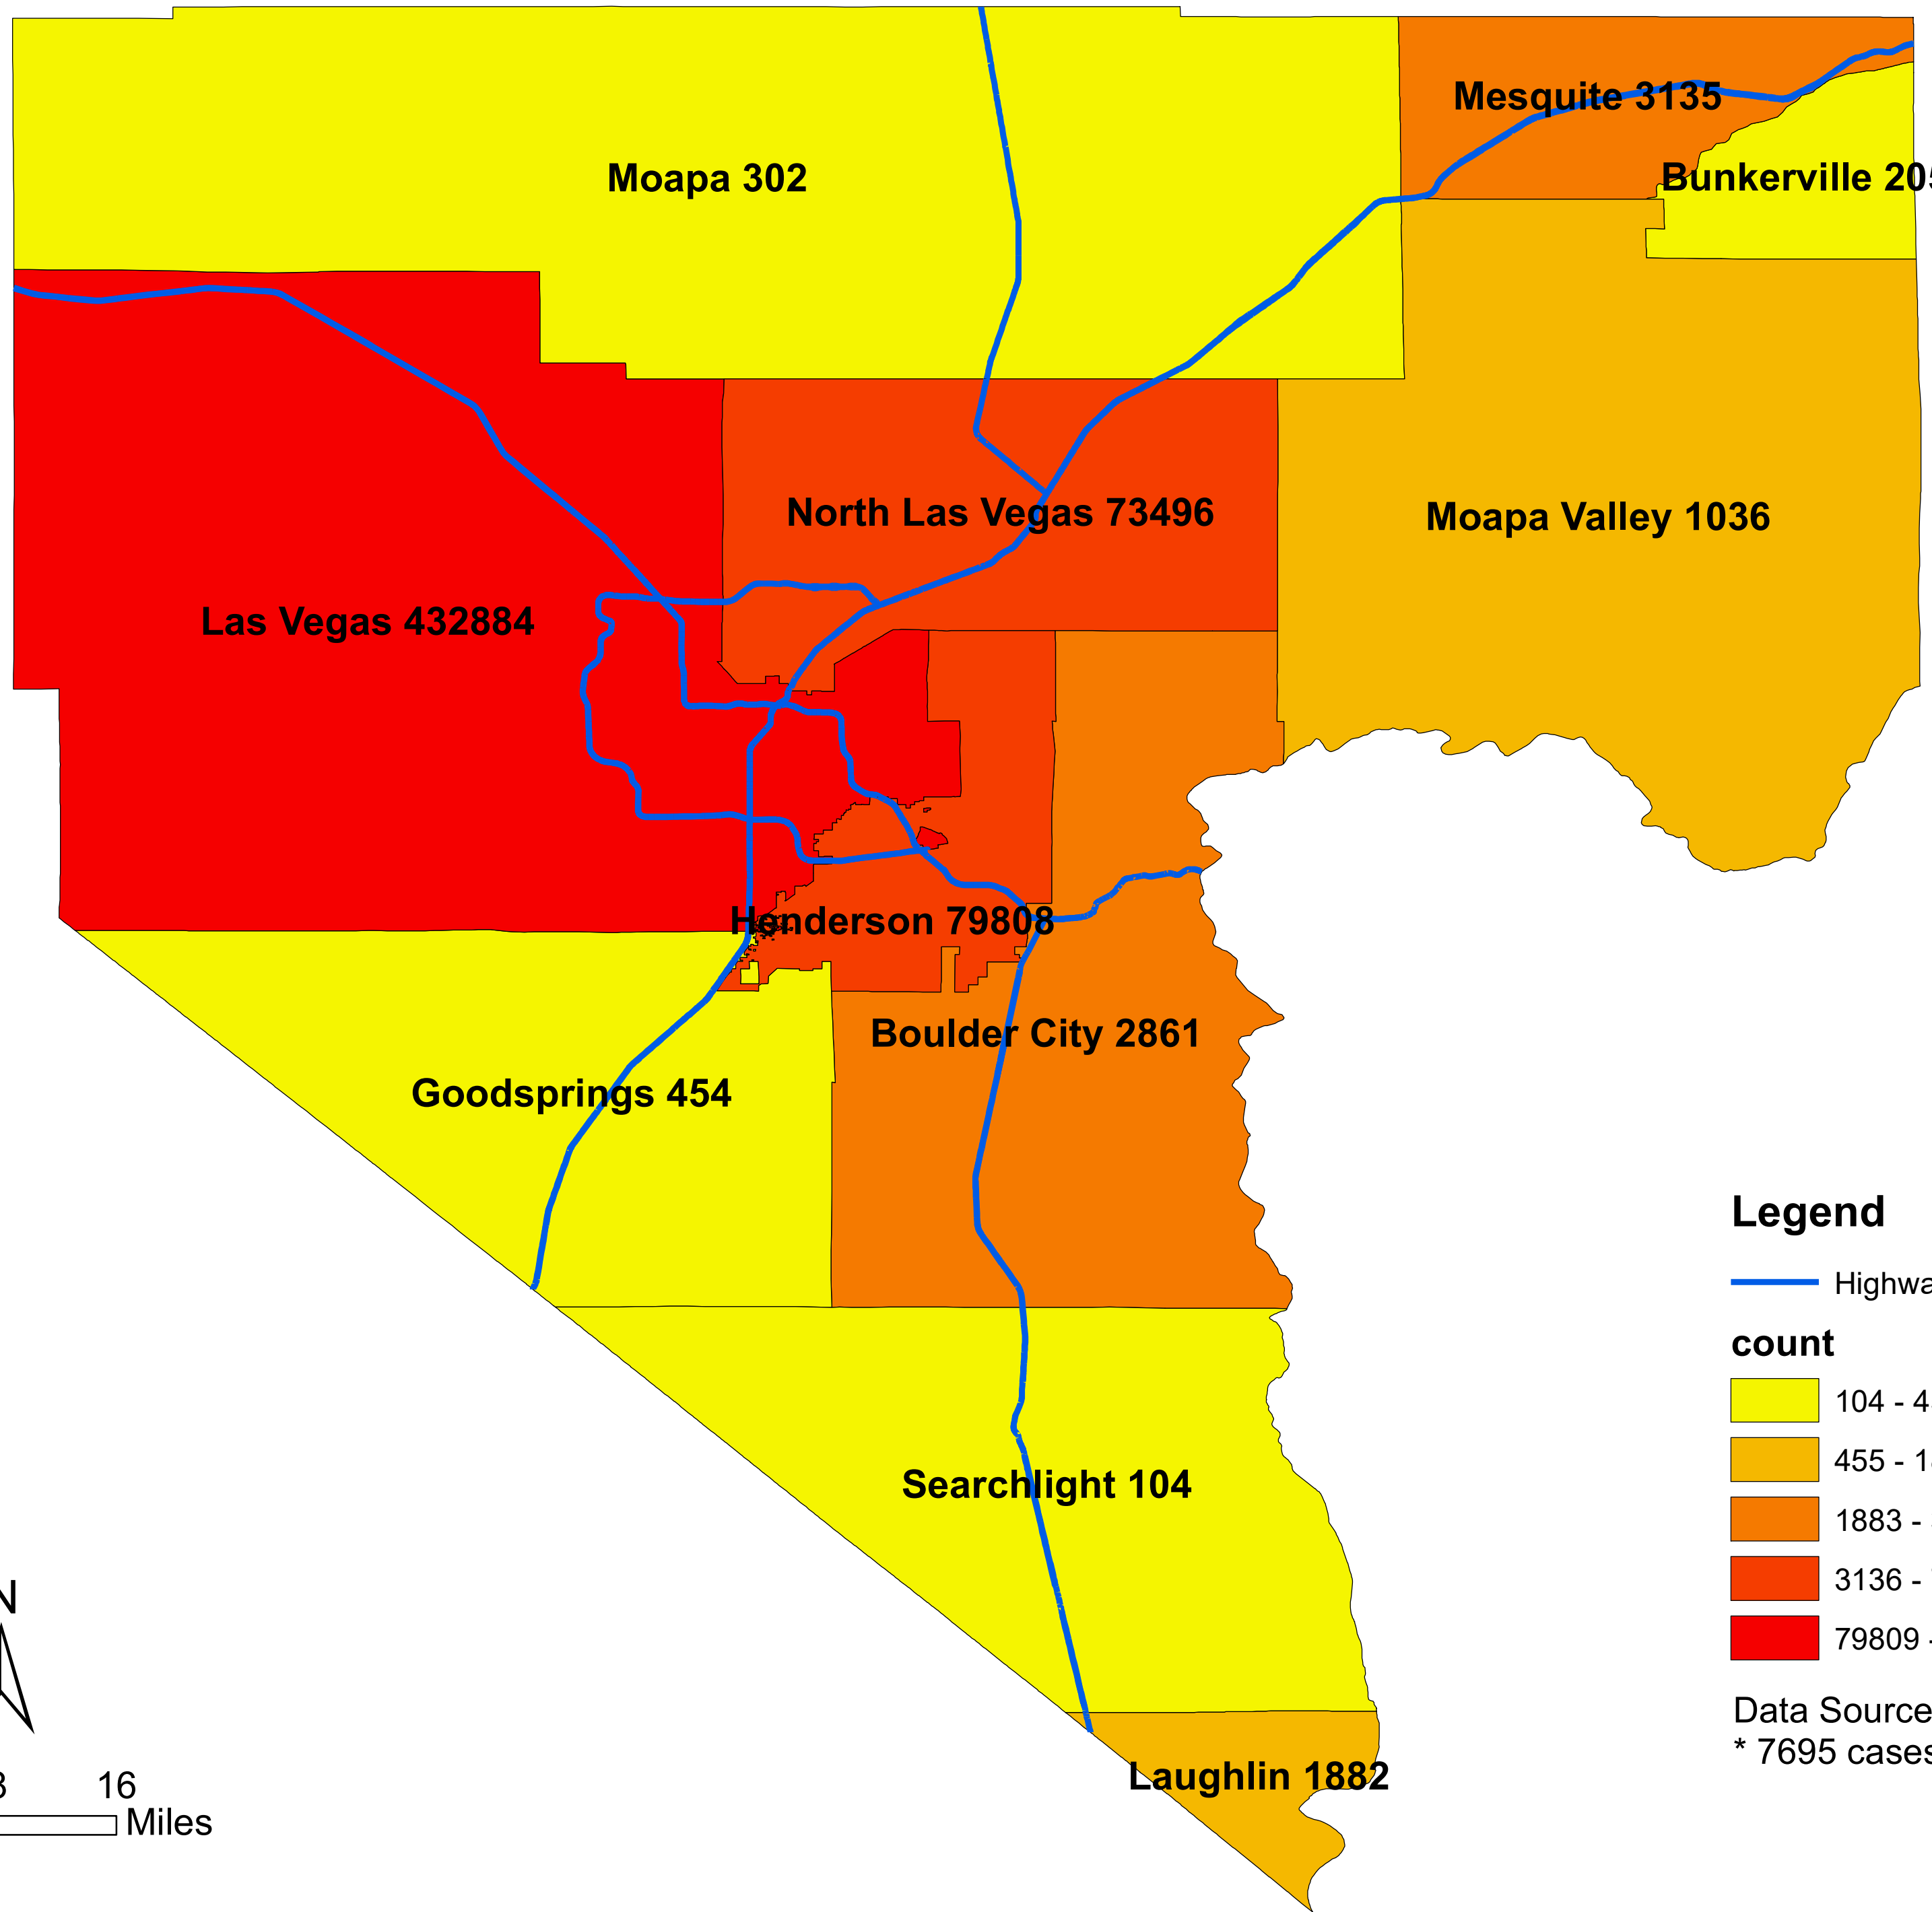

# Number of COVID-19 cases by city in Clark county (07.17.2023)

## Legend

— Highway

### count

Data Source: SNHD

\* 7695 cases without city information

0 4 8 16 Miles