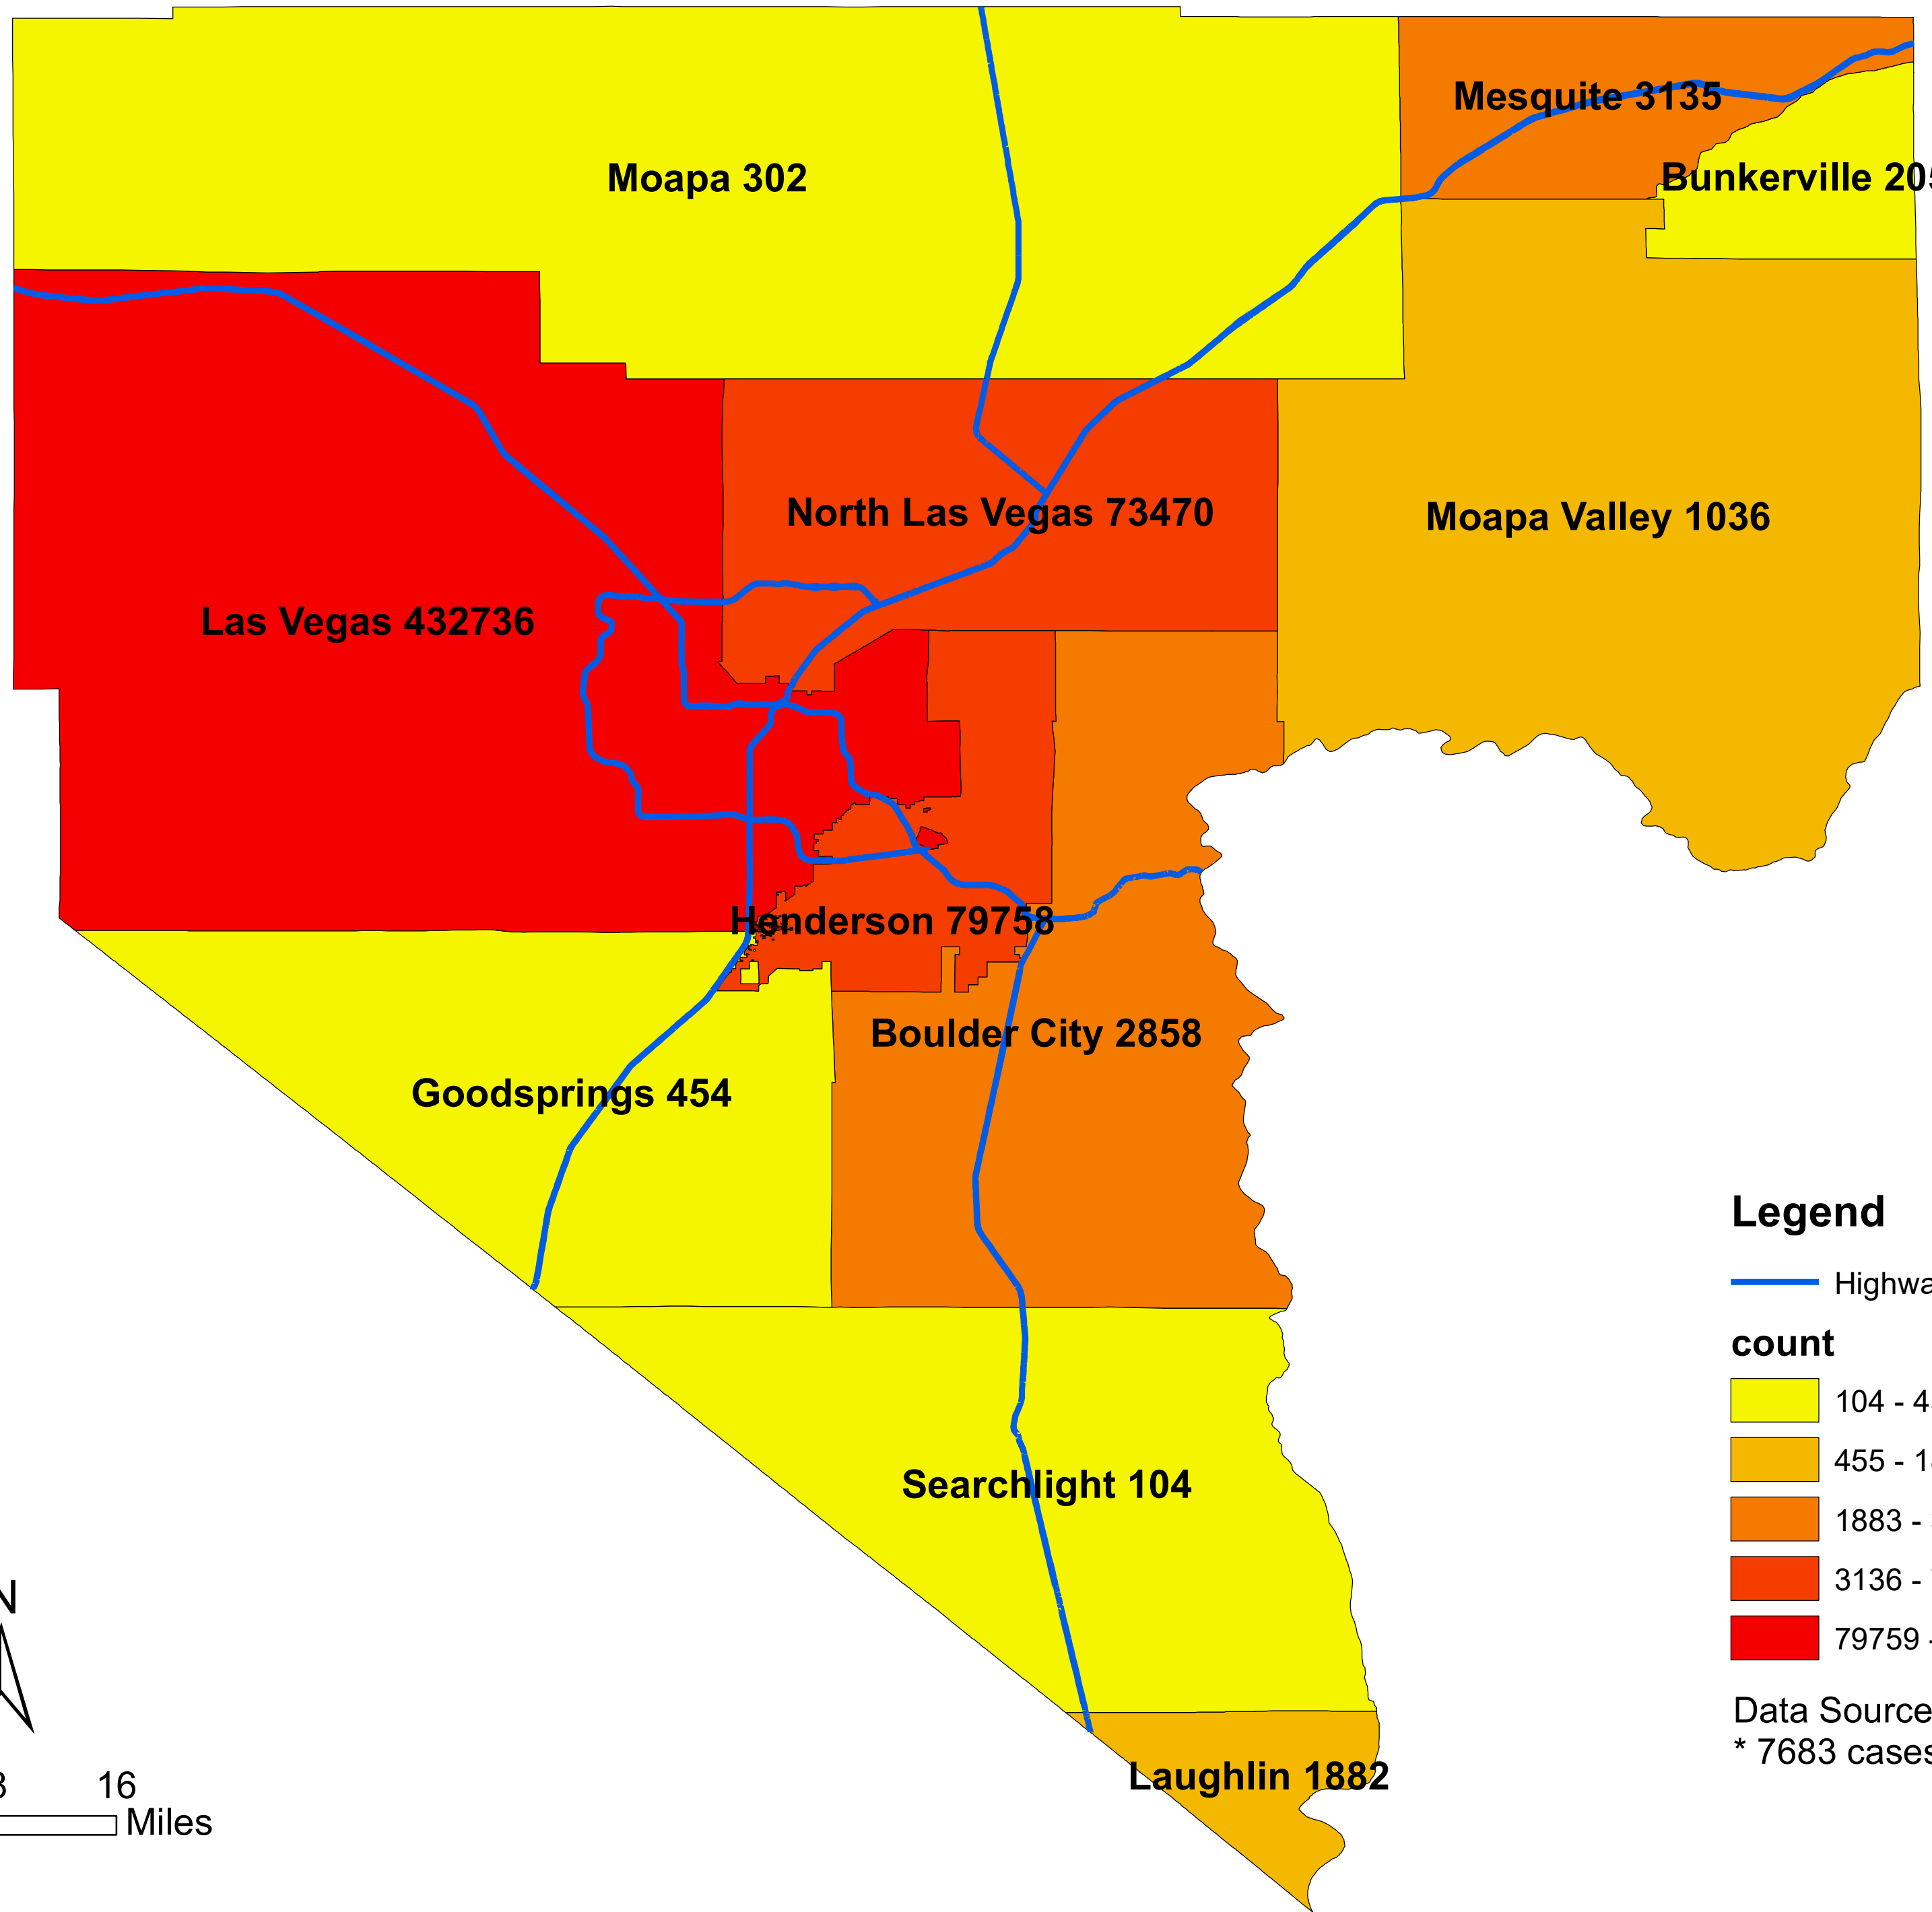

Number of COVID-19 cases by city in Clark county (07.10.2023)

Legend

— Highway

count

Data Source: SNHD

* 7683 cases without city information

0 4 8 16
Miles