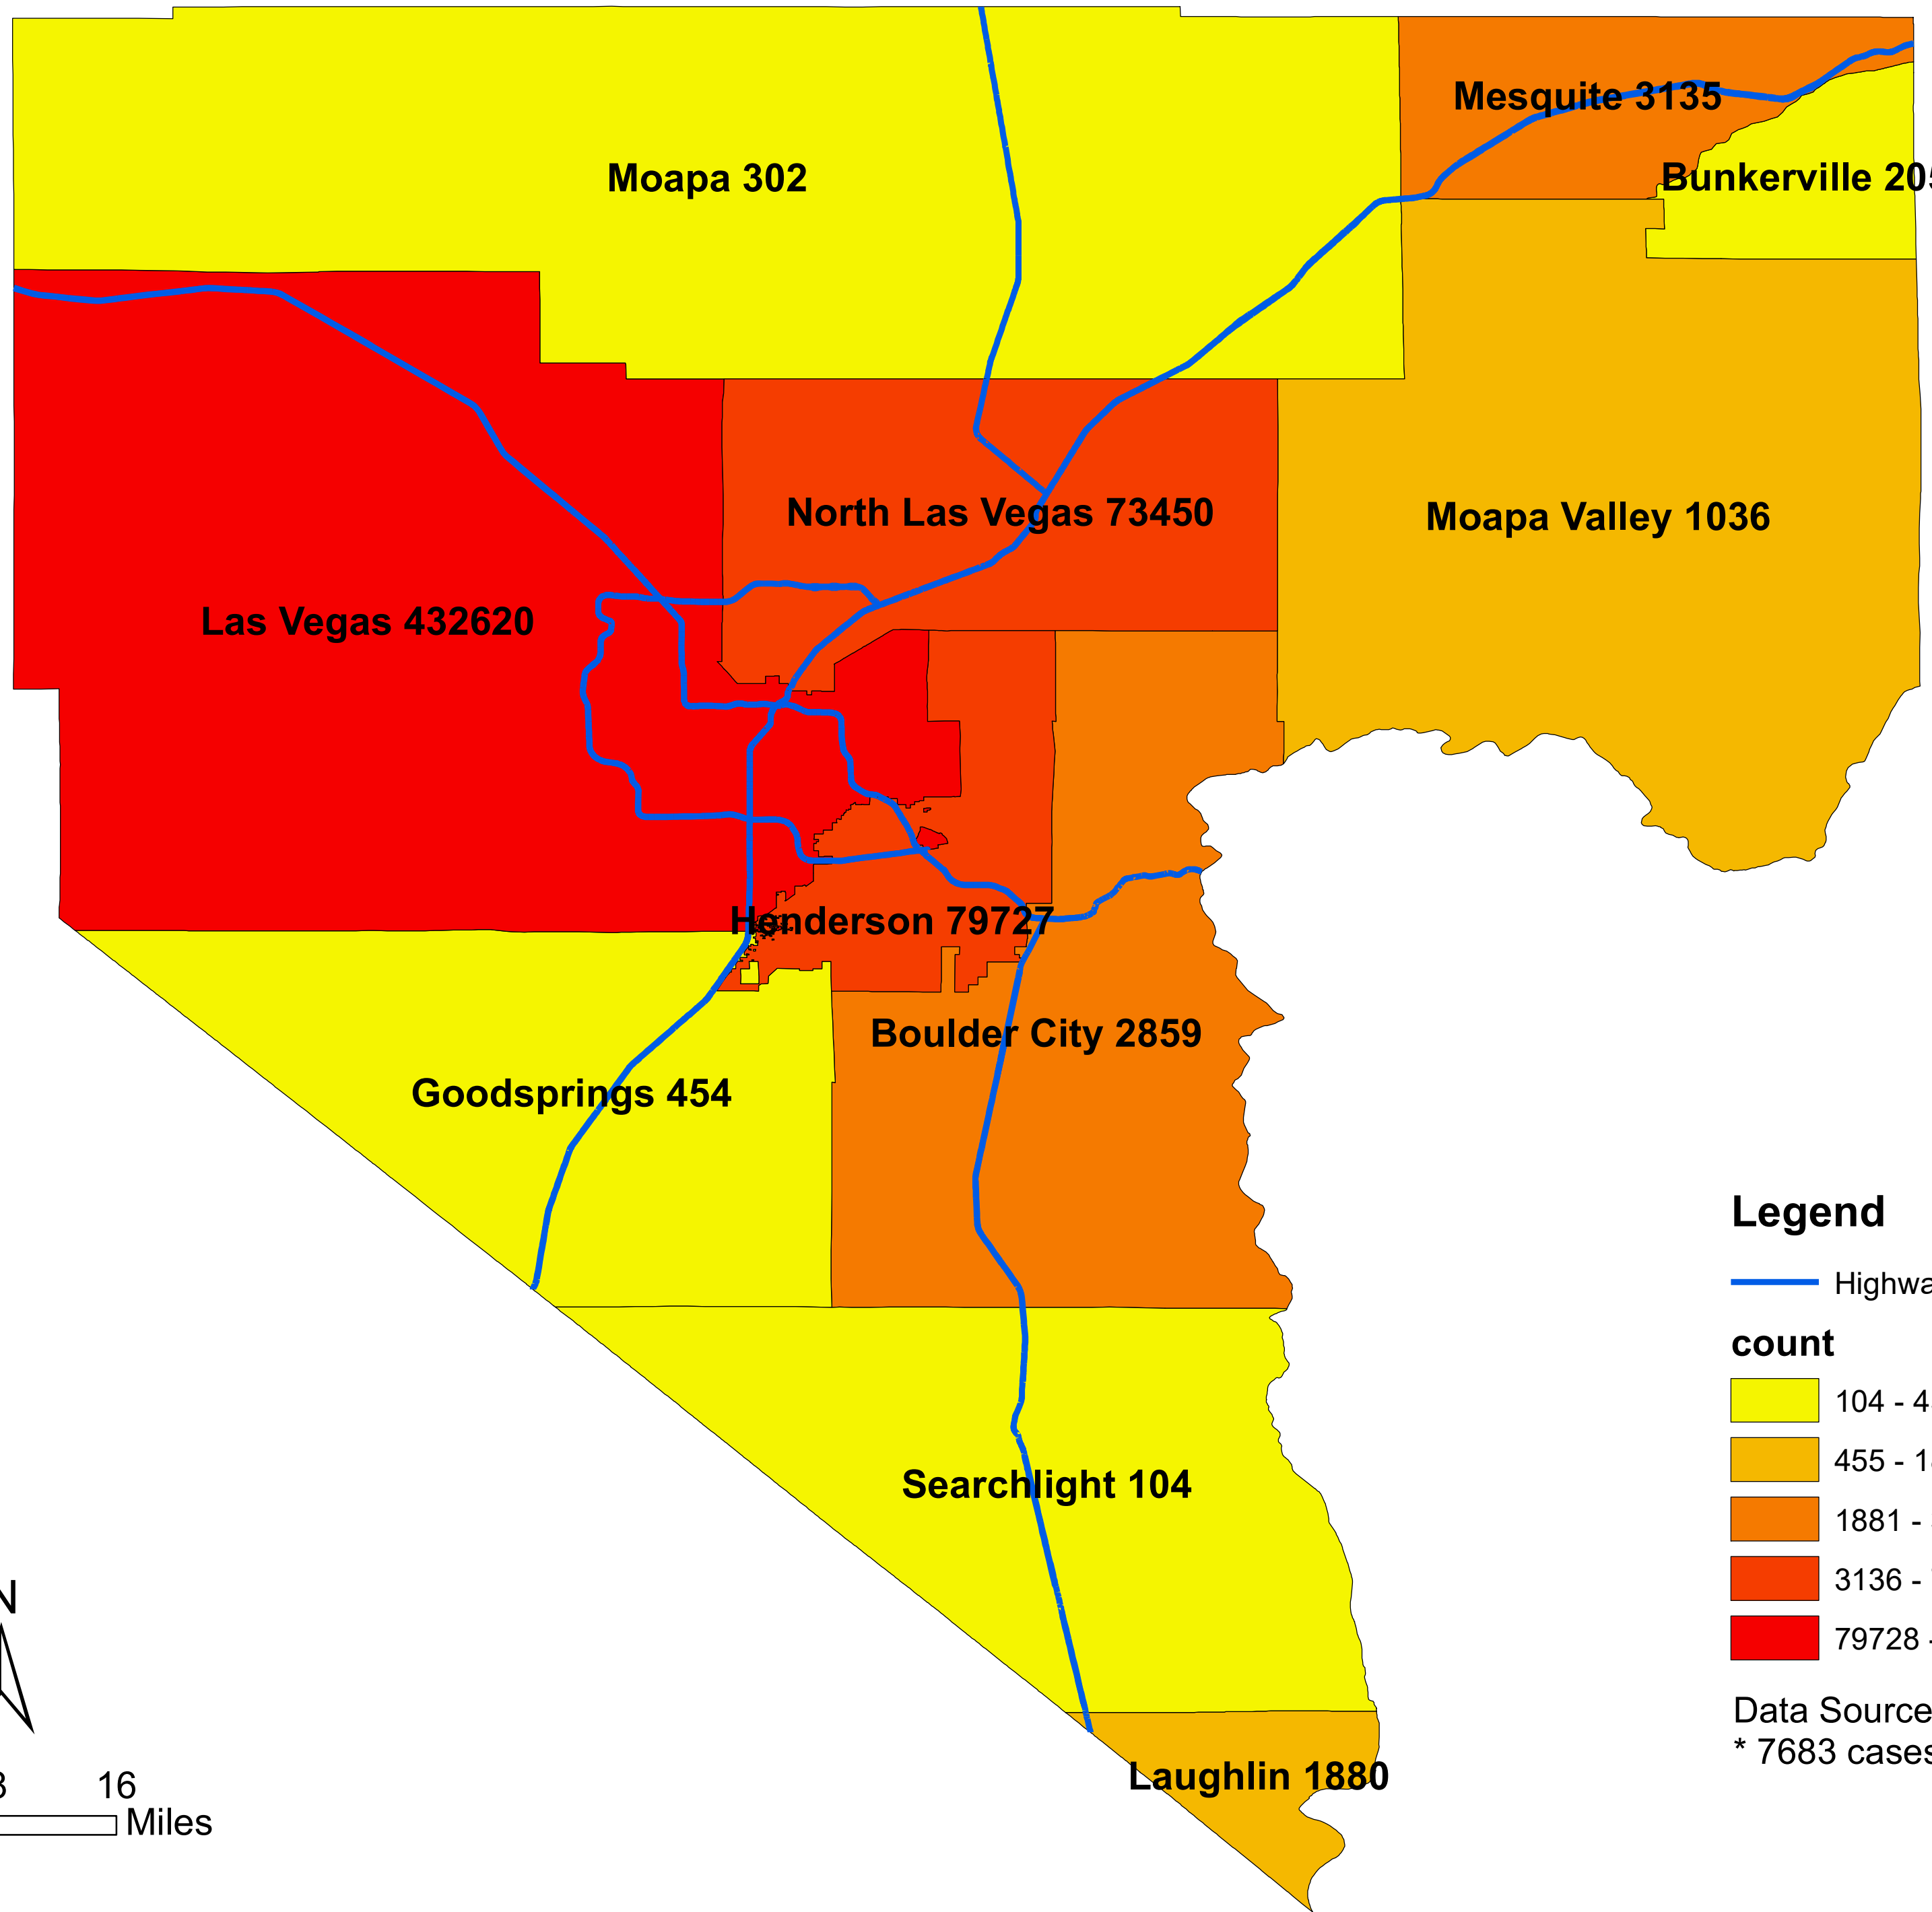

Number of COVID-19 cases by city in Clark county (07.03.2023)

Legend

— Highway

count

Data Source: SNHD

* 7683 cases without city information

0 4 8 16 Miles