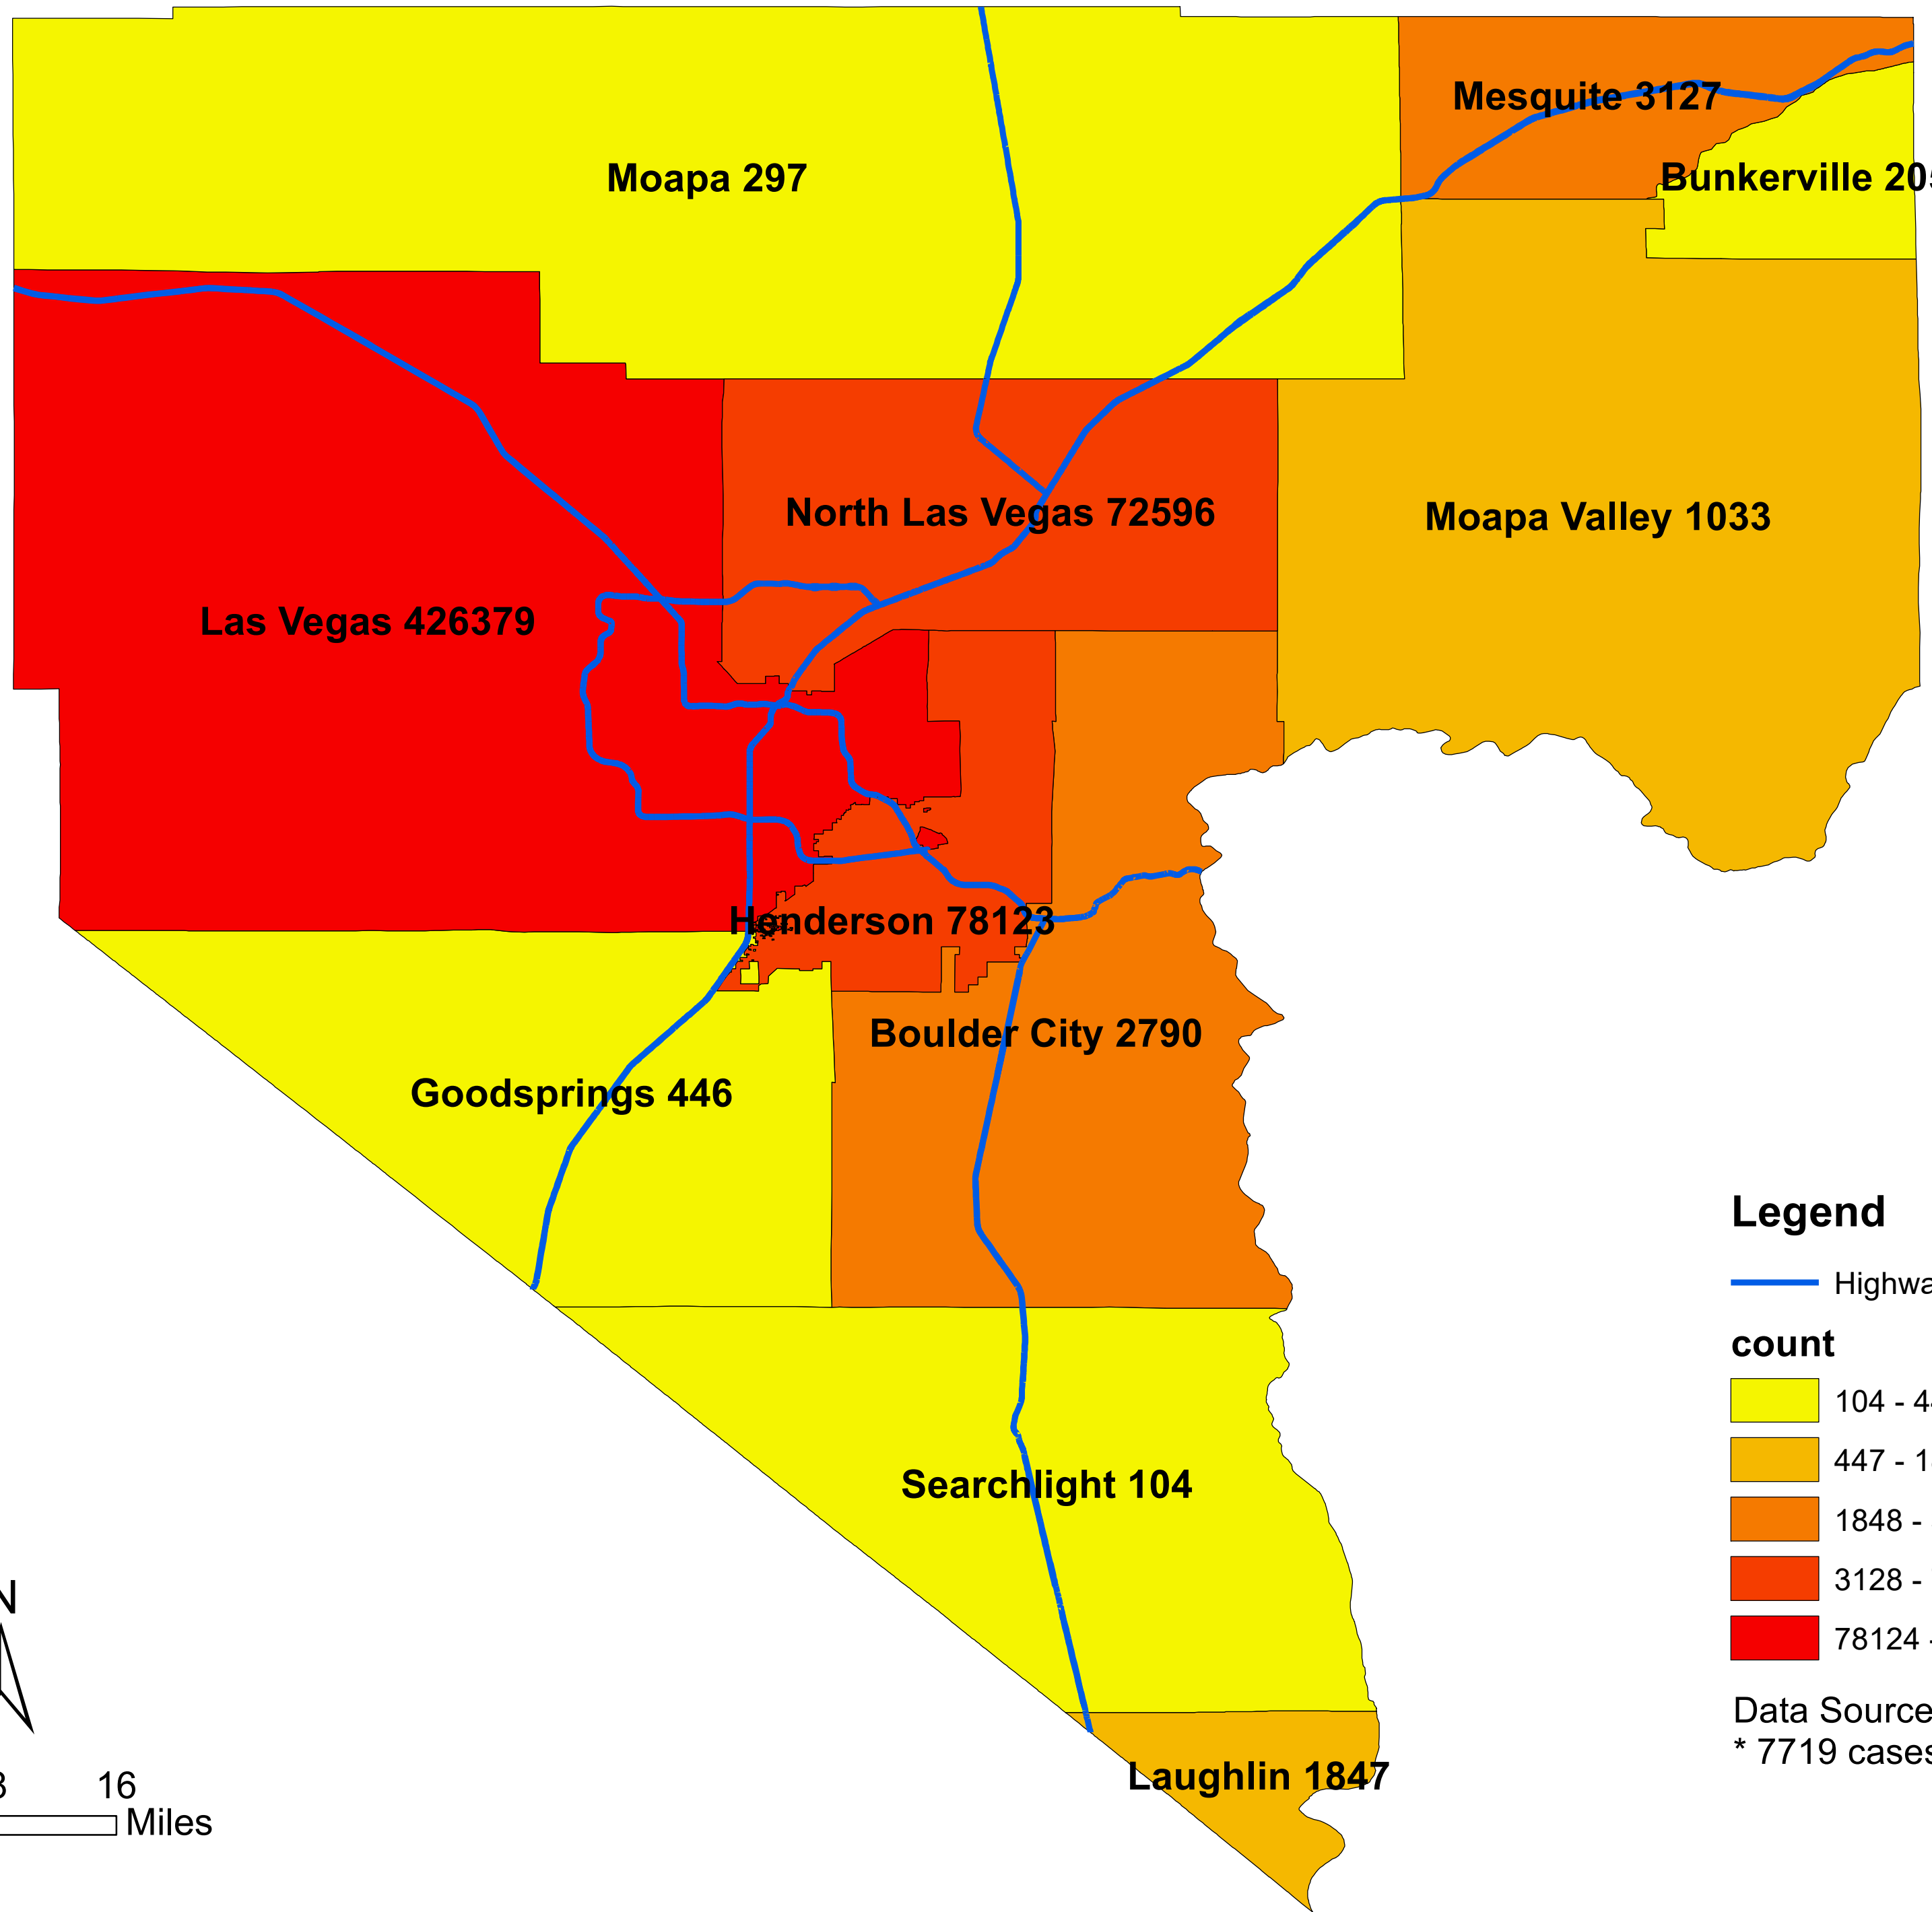

# Number of COVID-19 cases by city in Clark county (01.30.2023)

## Legend

— Highway

### count

Data Source: SNHD

\* 7719 cases without city information

0 4 8 16  
Miles