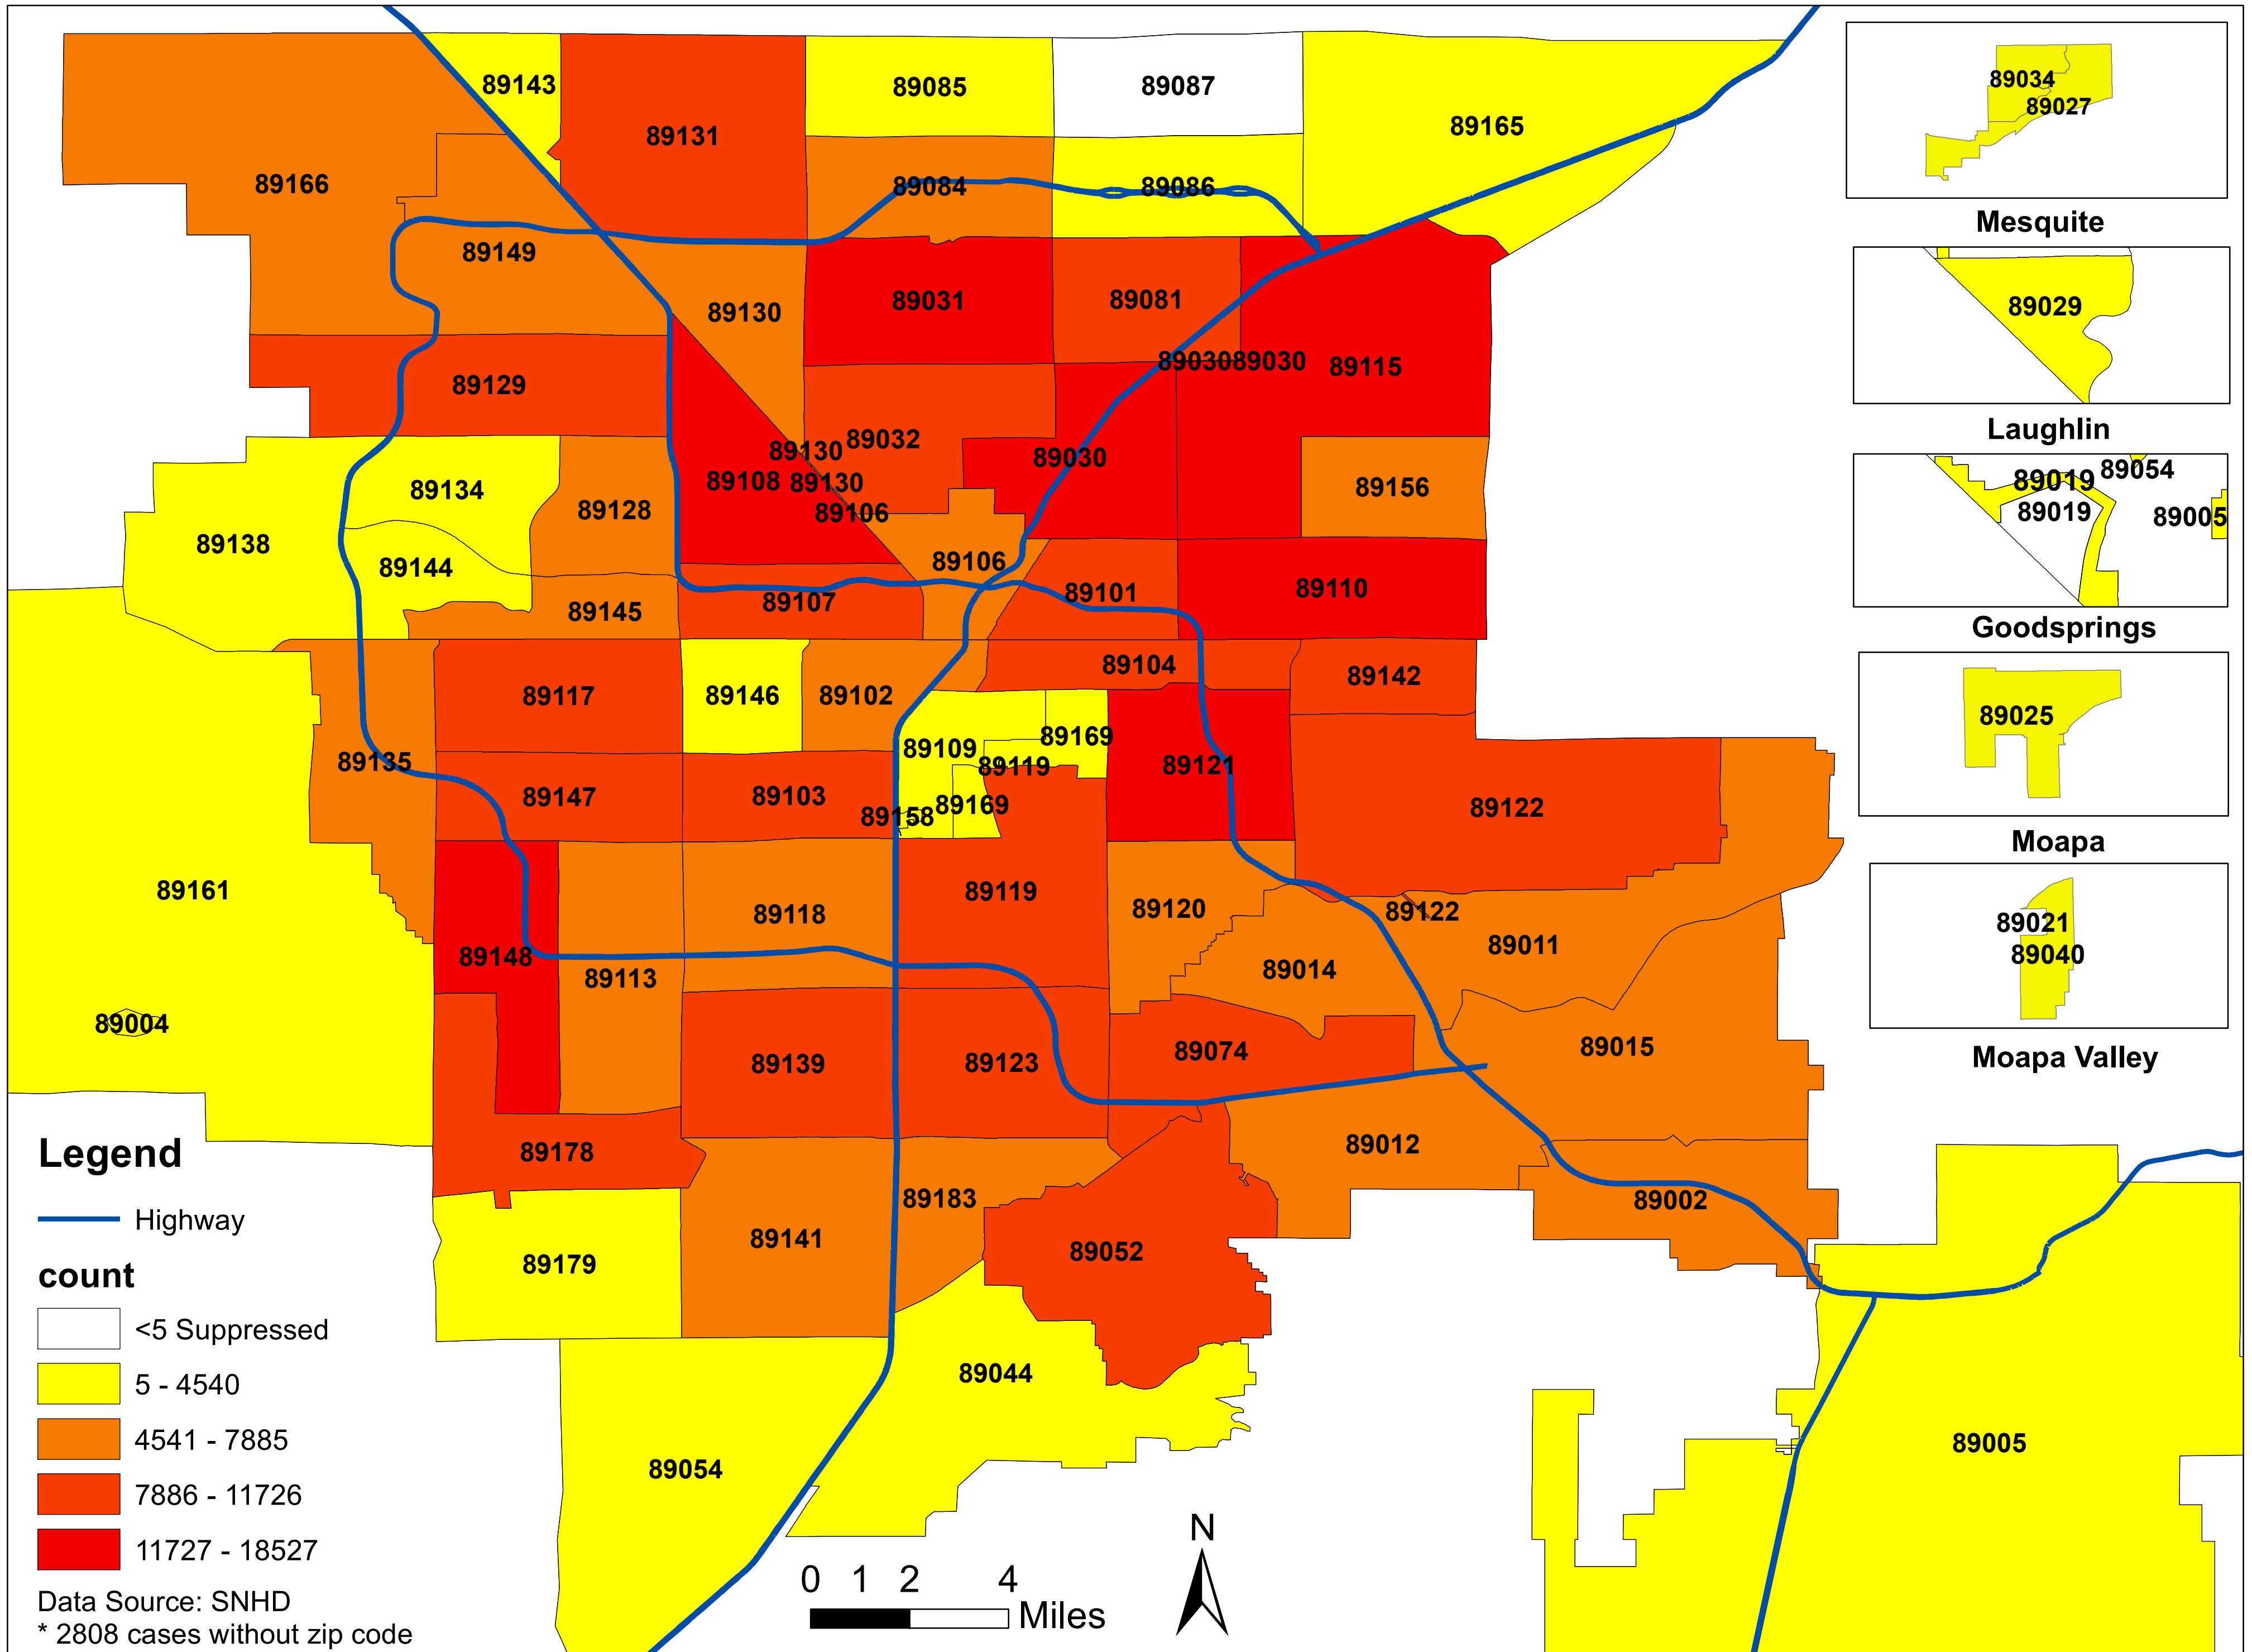

# Number of COVID-19 cases by zip code in Clark county (01.24.2021)

**Note: More than 5 cases reported from 89124**