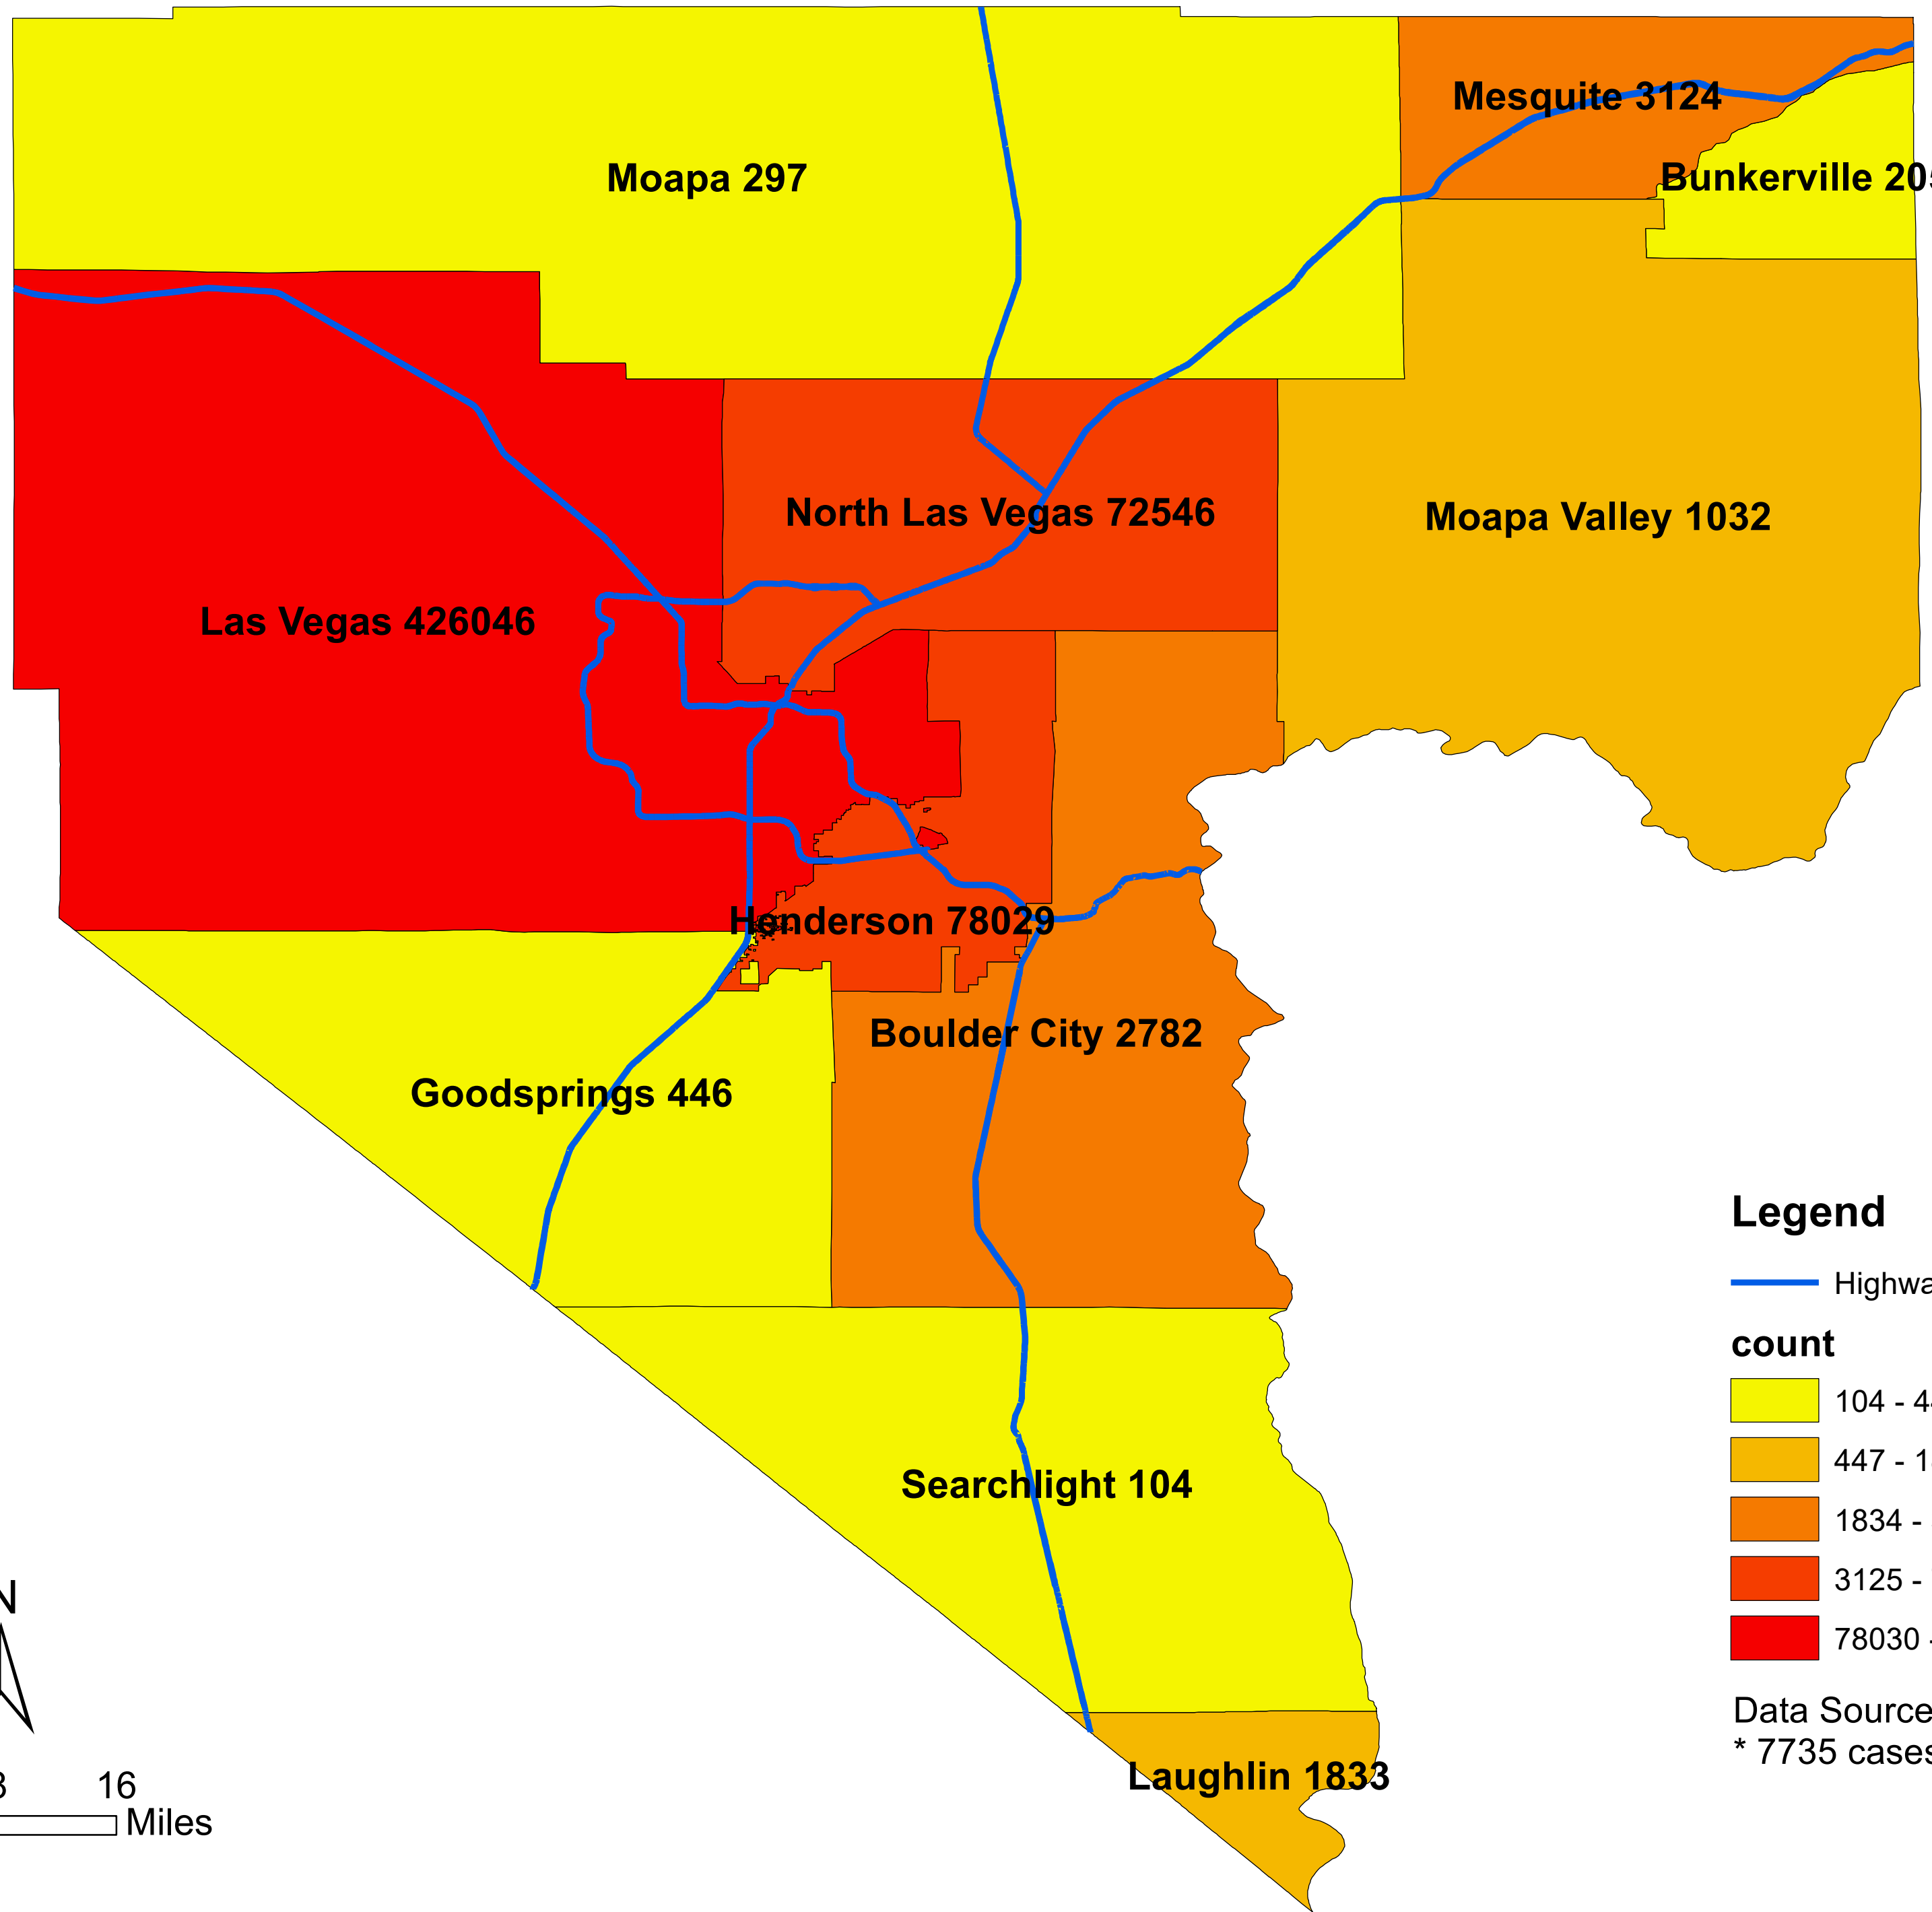

# Number of COVID-19 cases by city in Clark county (01.23.2023)

## Legend

— Highway

### count

- 104 - 446
- 447 - 1833
- 1834 - 3124
- 3125 - 78029
- 78030 - 426046

Data Source: SNHD

\* 7735 cases without city information

0 4 8 16 Miles