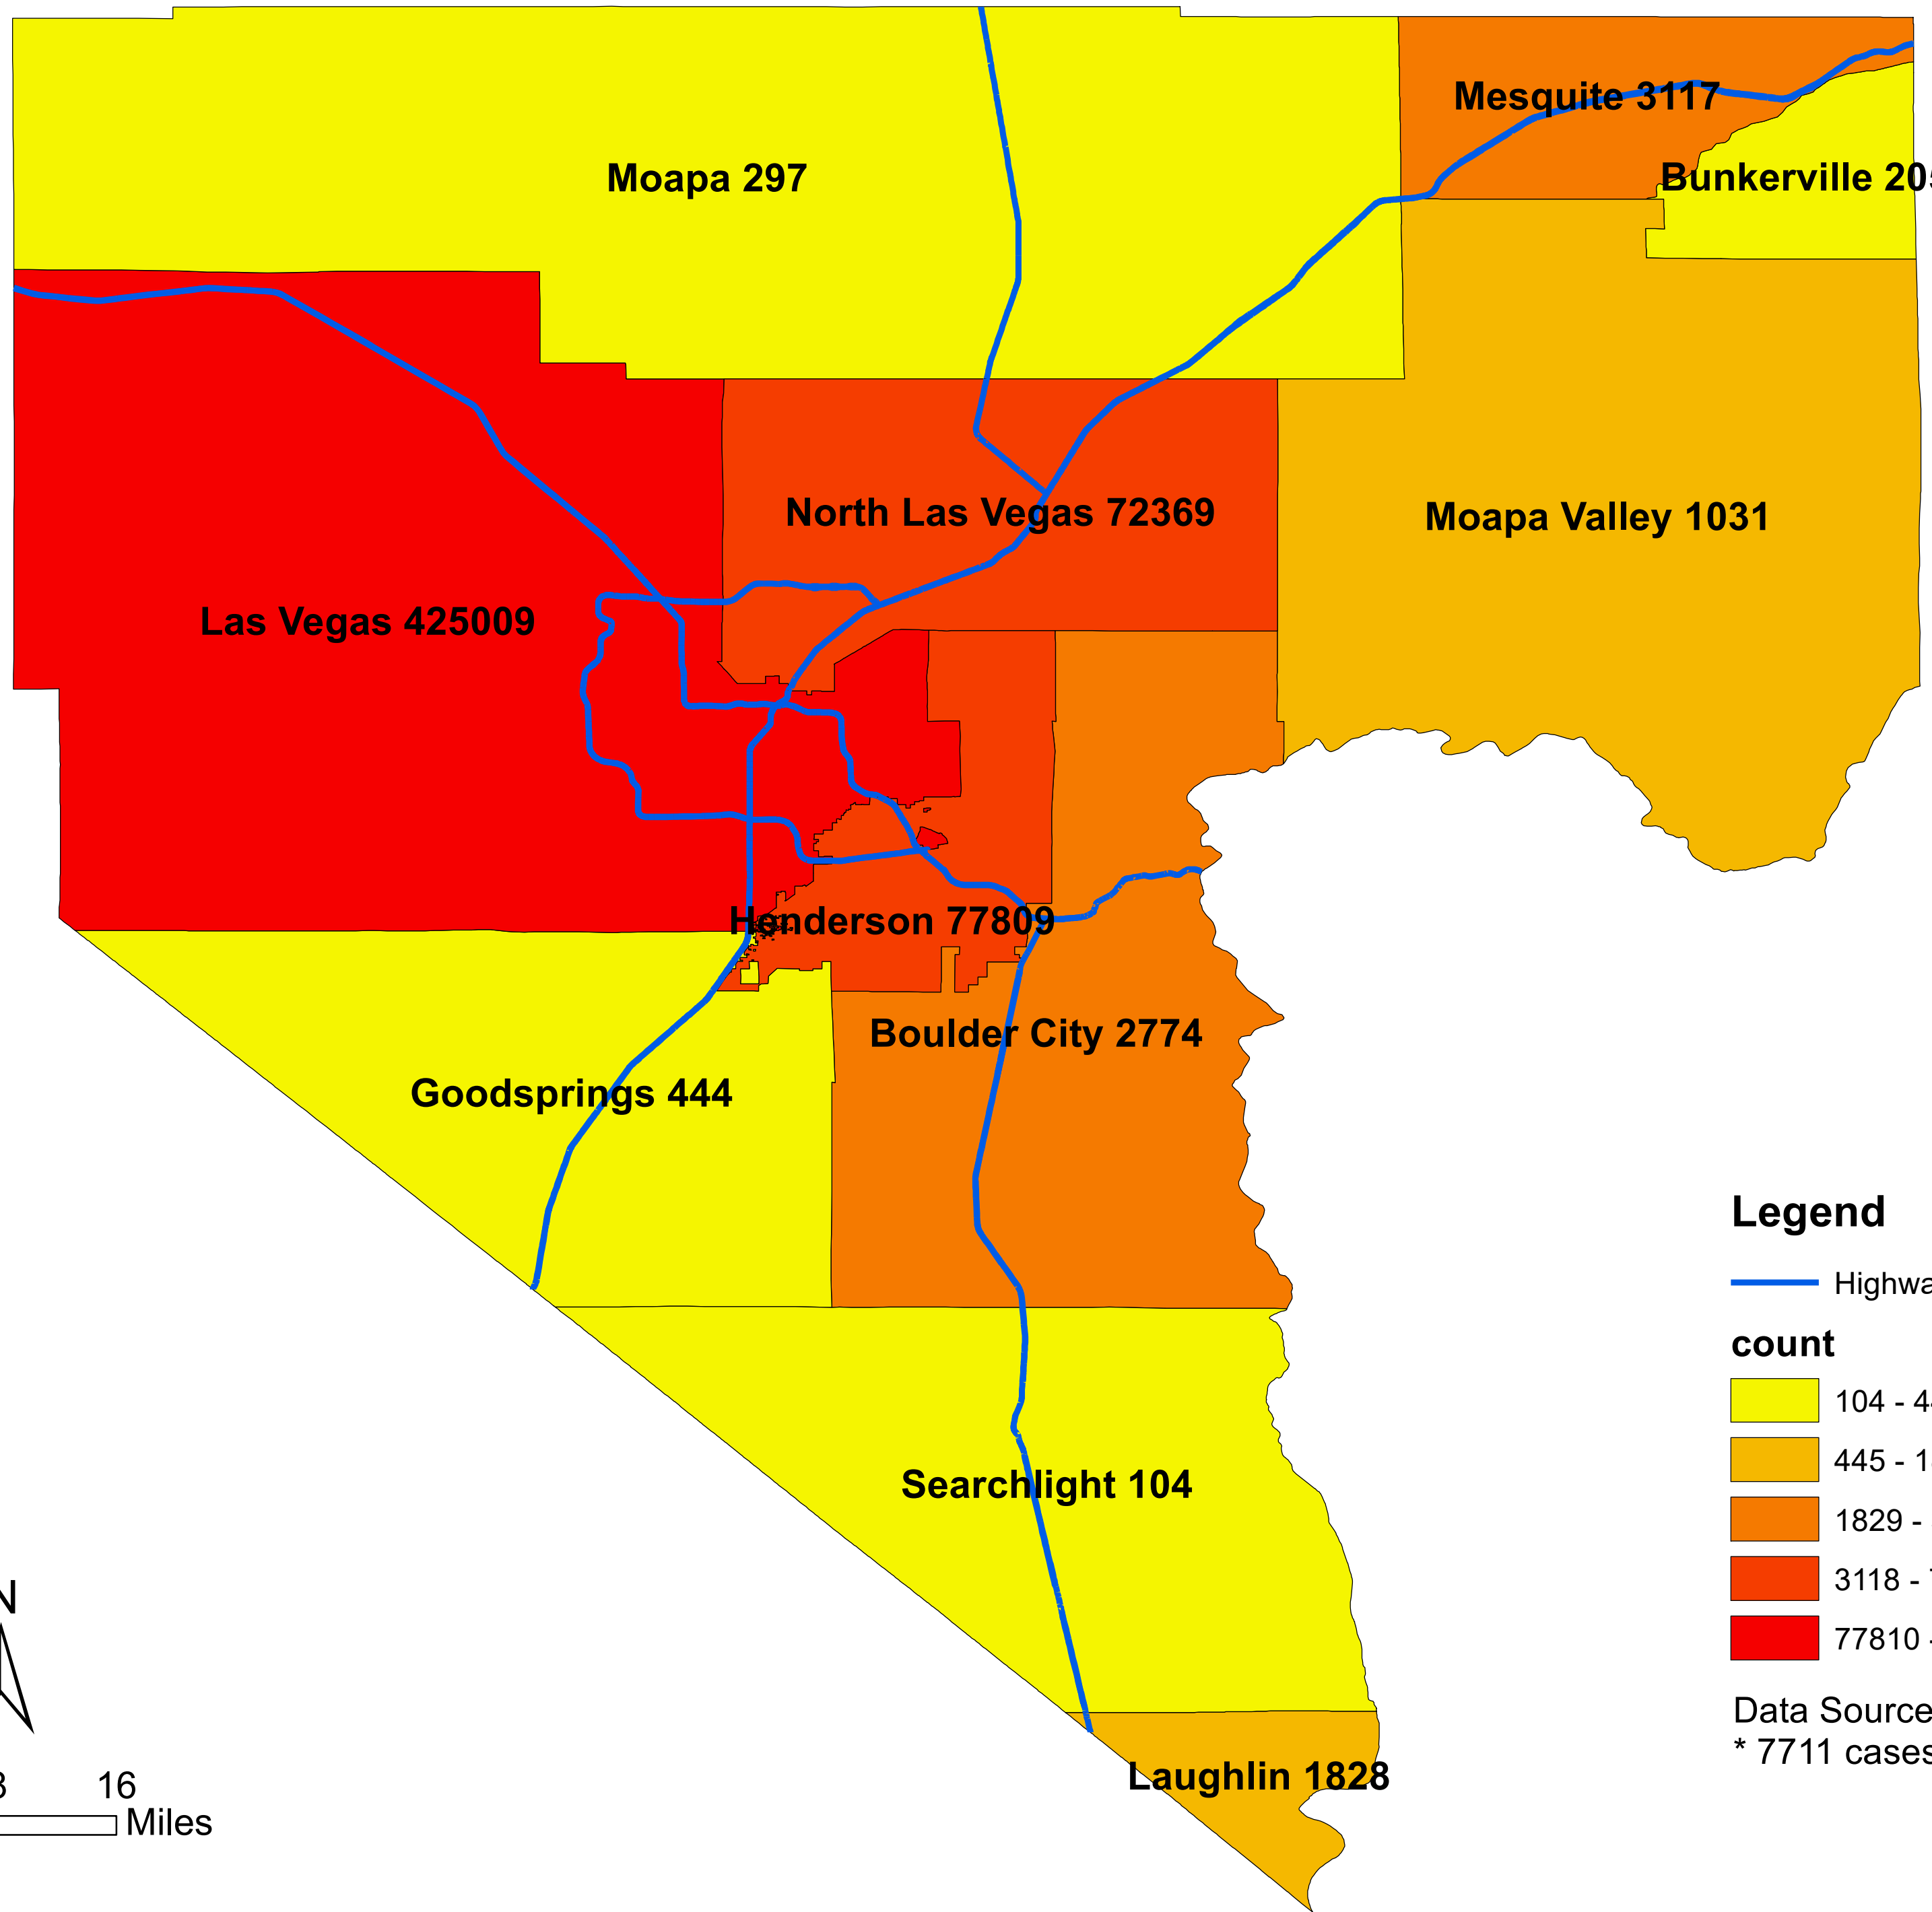

Number of COVID-19 cases by city in Clark county (01.16.2023)

Legend

— Highway

count

- 104 - 444
- 445 - 1828
- 1829 - 3117
- 3118 - 77809
- 77810 - 425009

Data Source: SNHD

* 7711 cases without city information

0 4 8 16 Miles