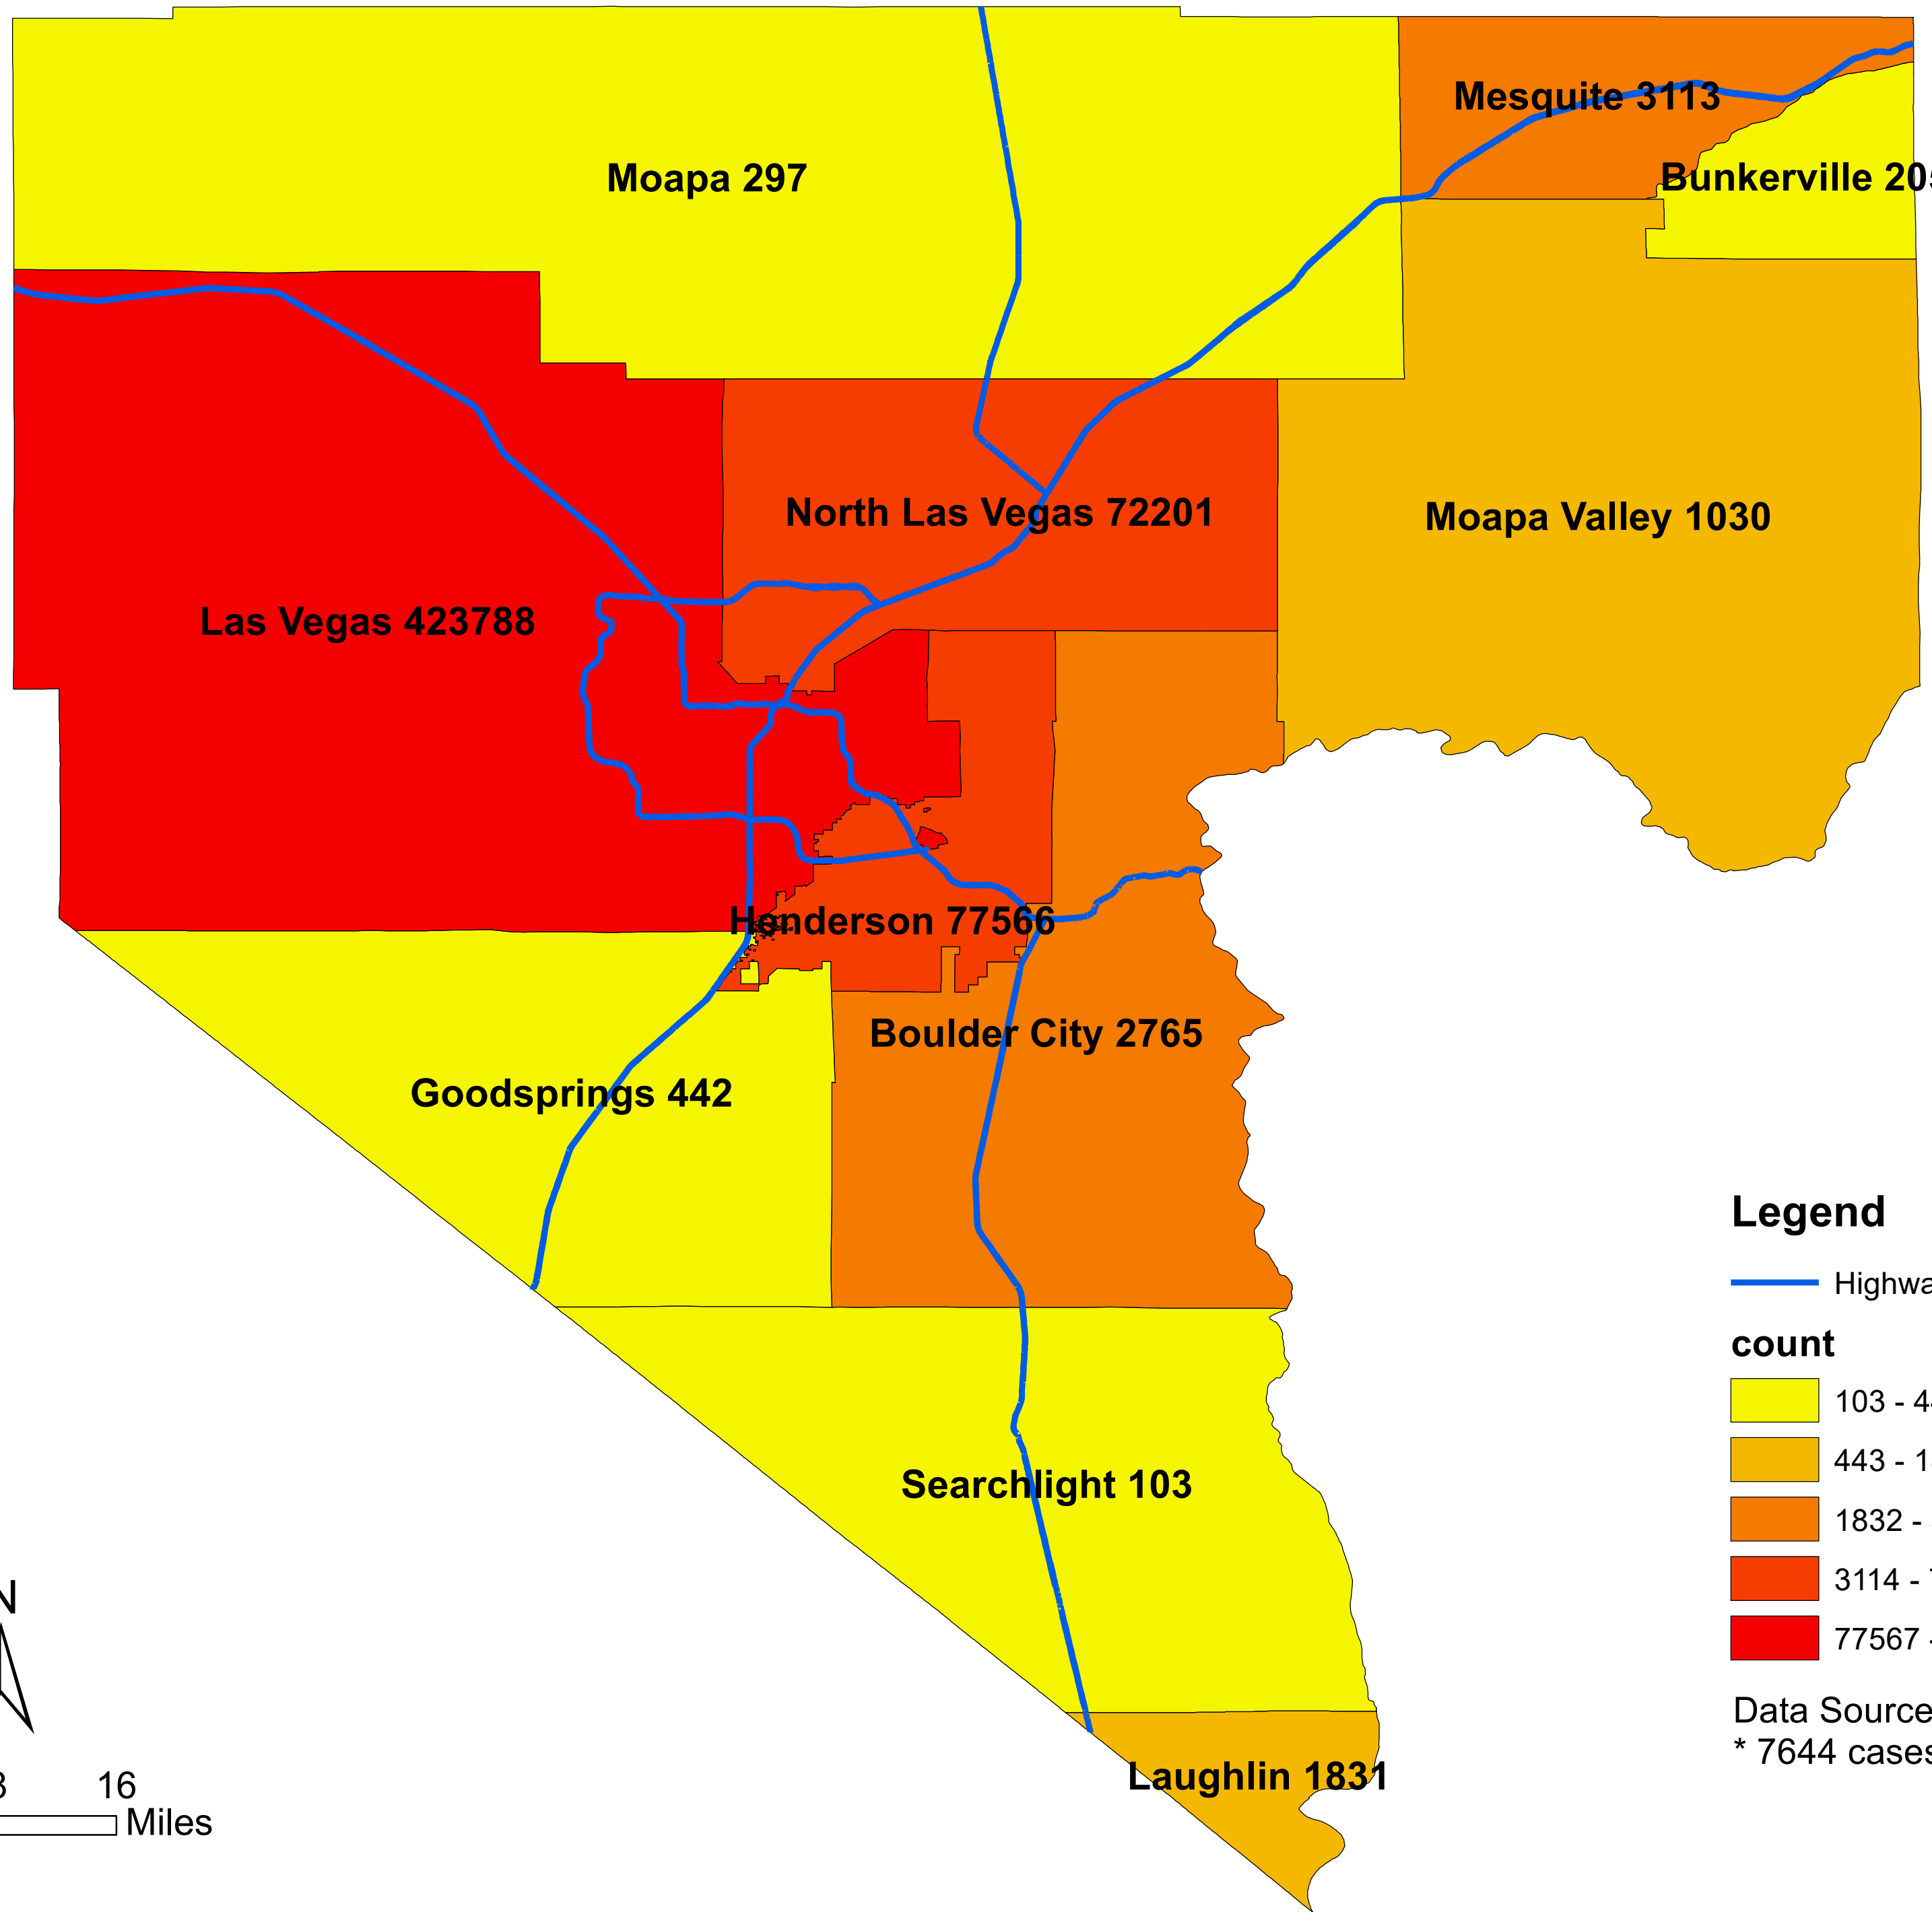

# Number of COVID-19 cases by city in Clark county (01.02.2023)

## Legend

— Highway

### count

Data Source: SNHD

\* 7644 cases without city information

0 4 8 16 Miles