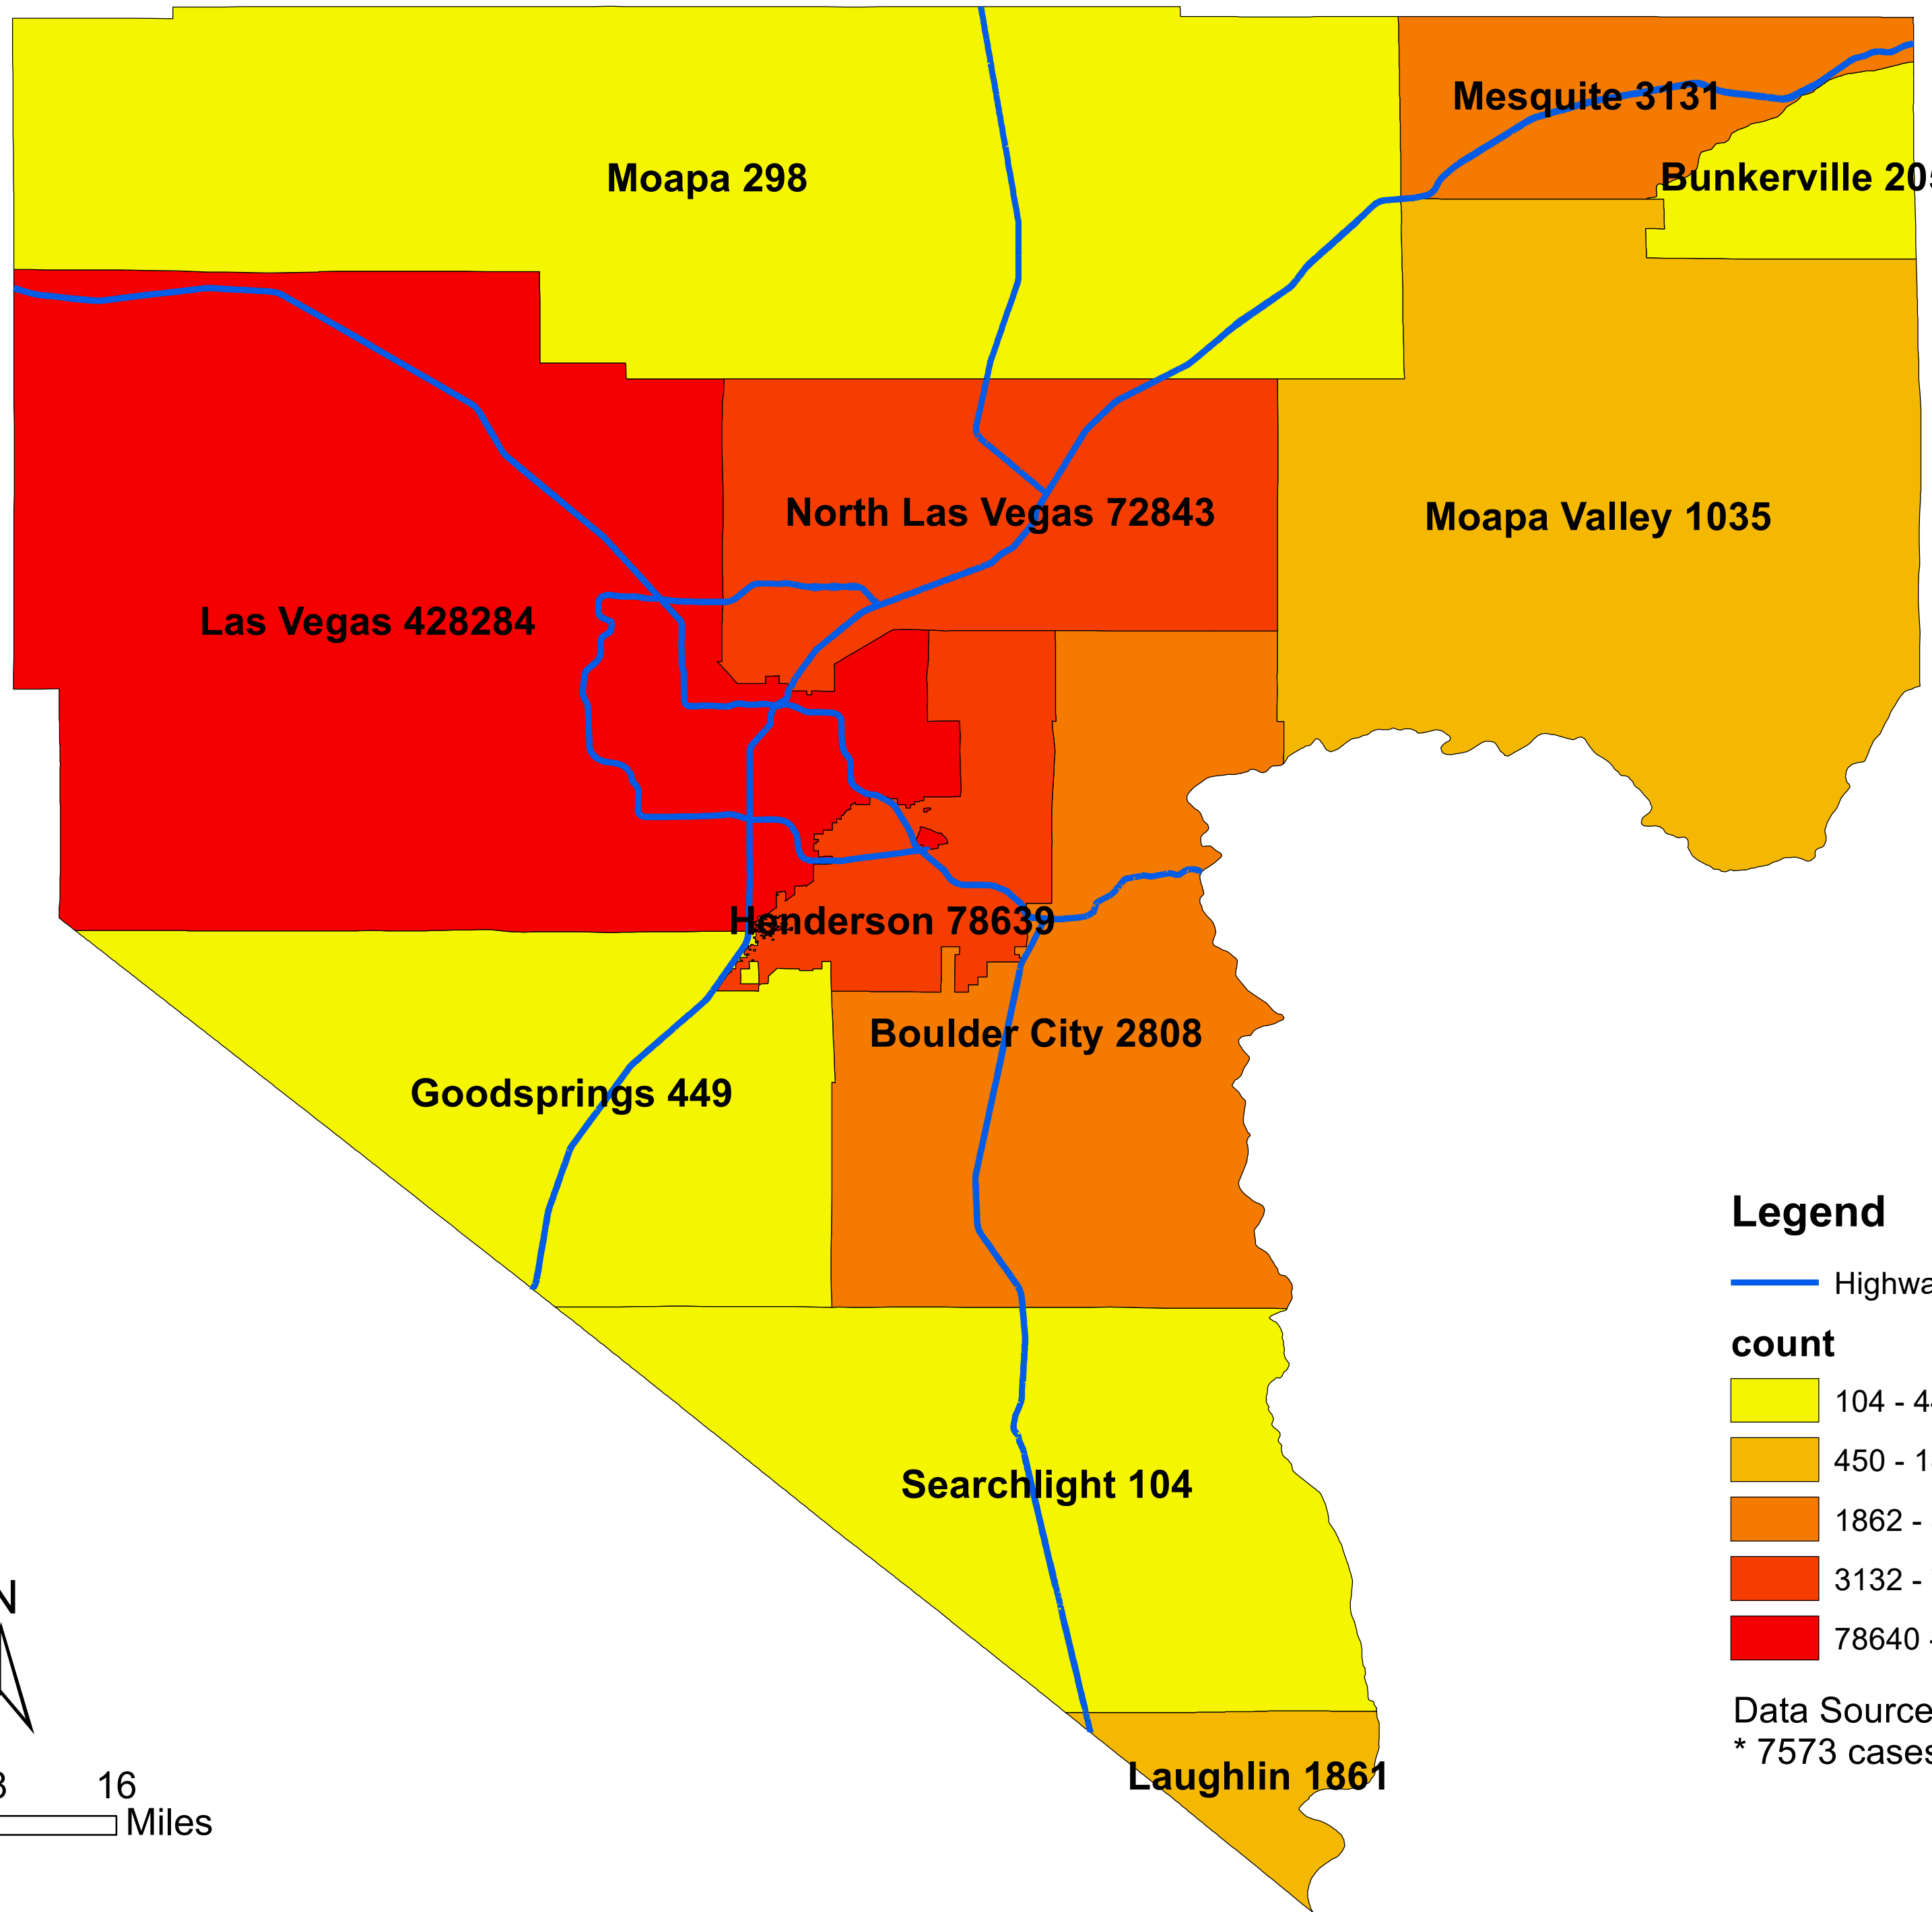

Number of COVID-19 cases by city in Clark county (02.27.2023)

Legend

— Highway

count

Data Source: SNHD

* 7573 cases without city information