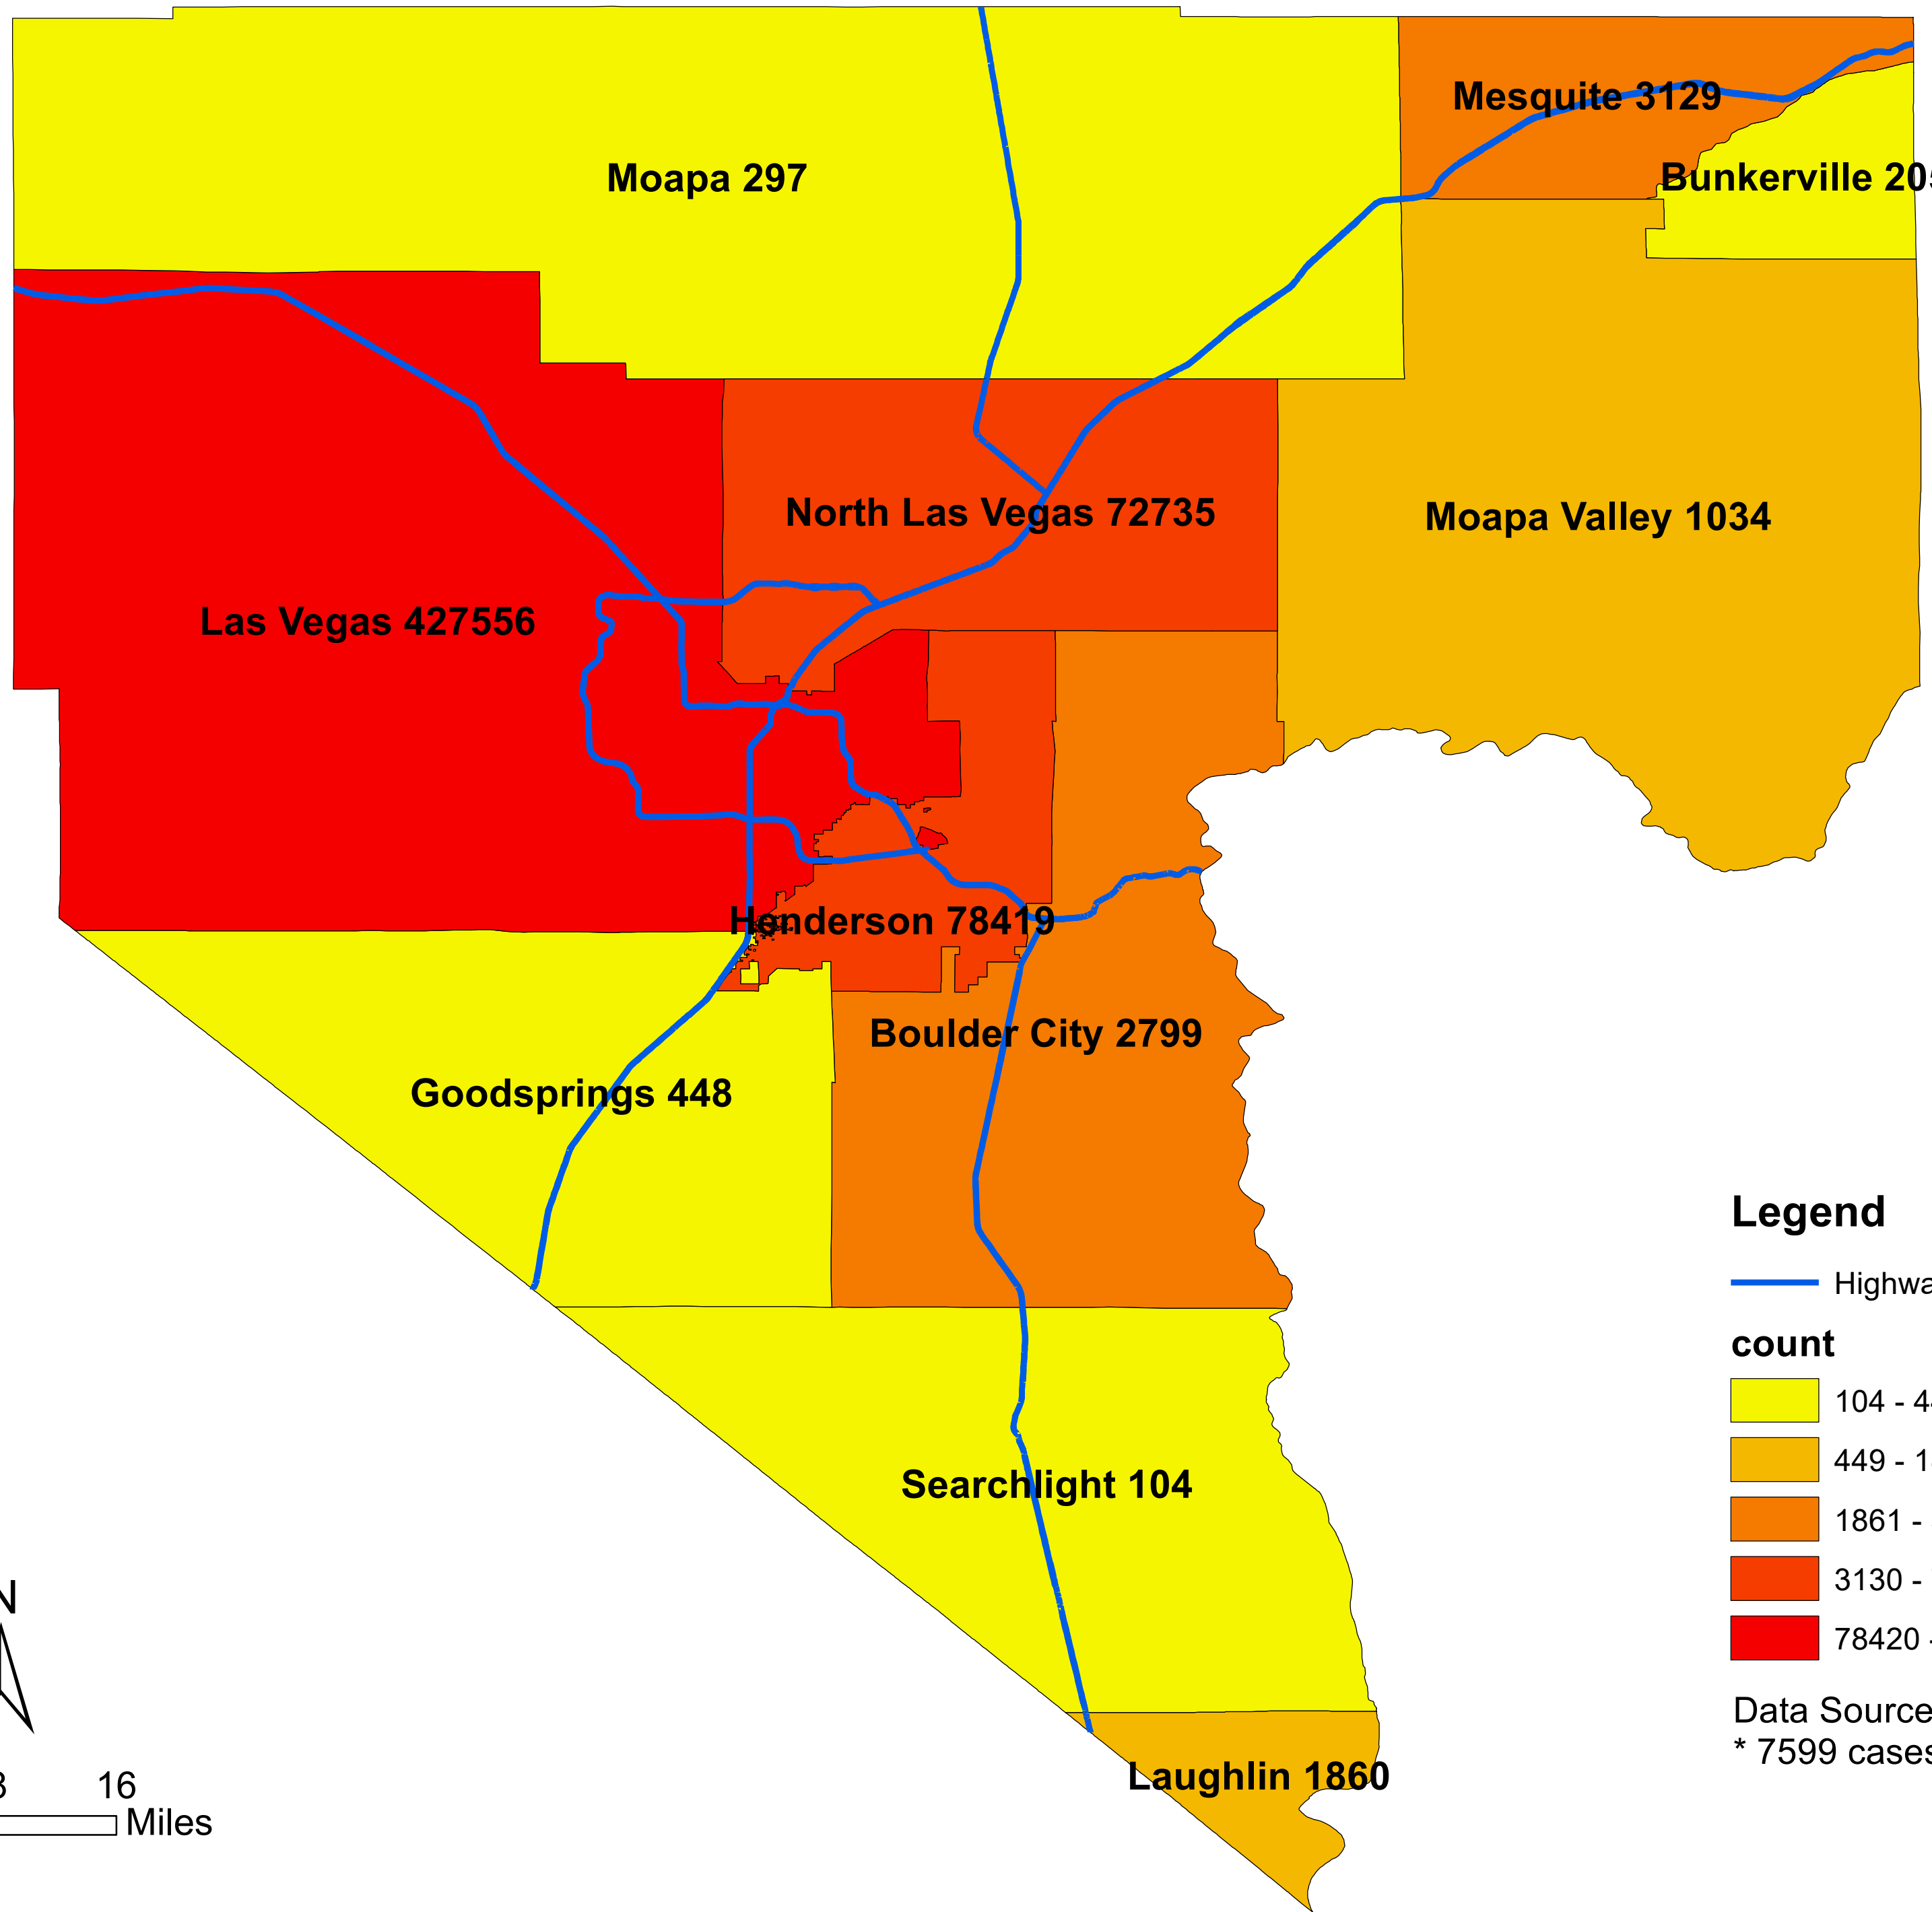

# Number of COVID-19 cases by city in Clark county (02.20.2023)

## Legend

— Highway

### count

Data Source: SNHD

\* 7599 cases without city information

0 4 8 16 Miles