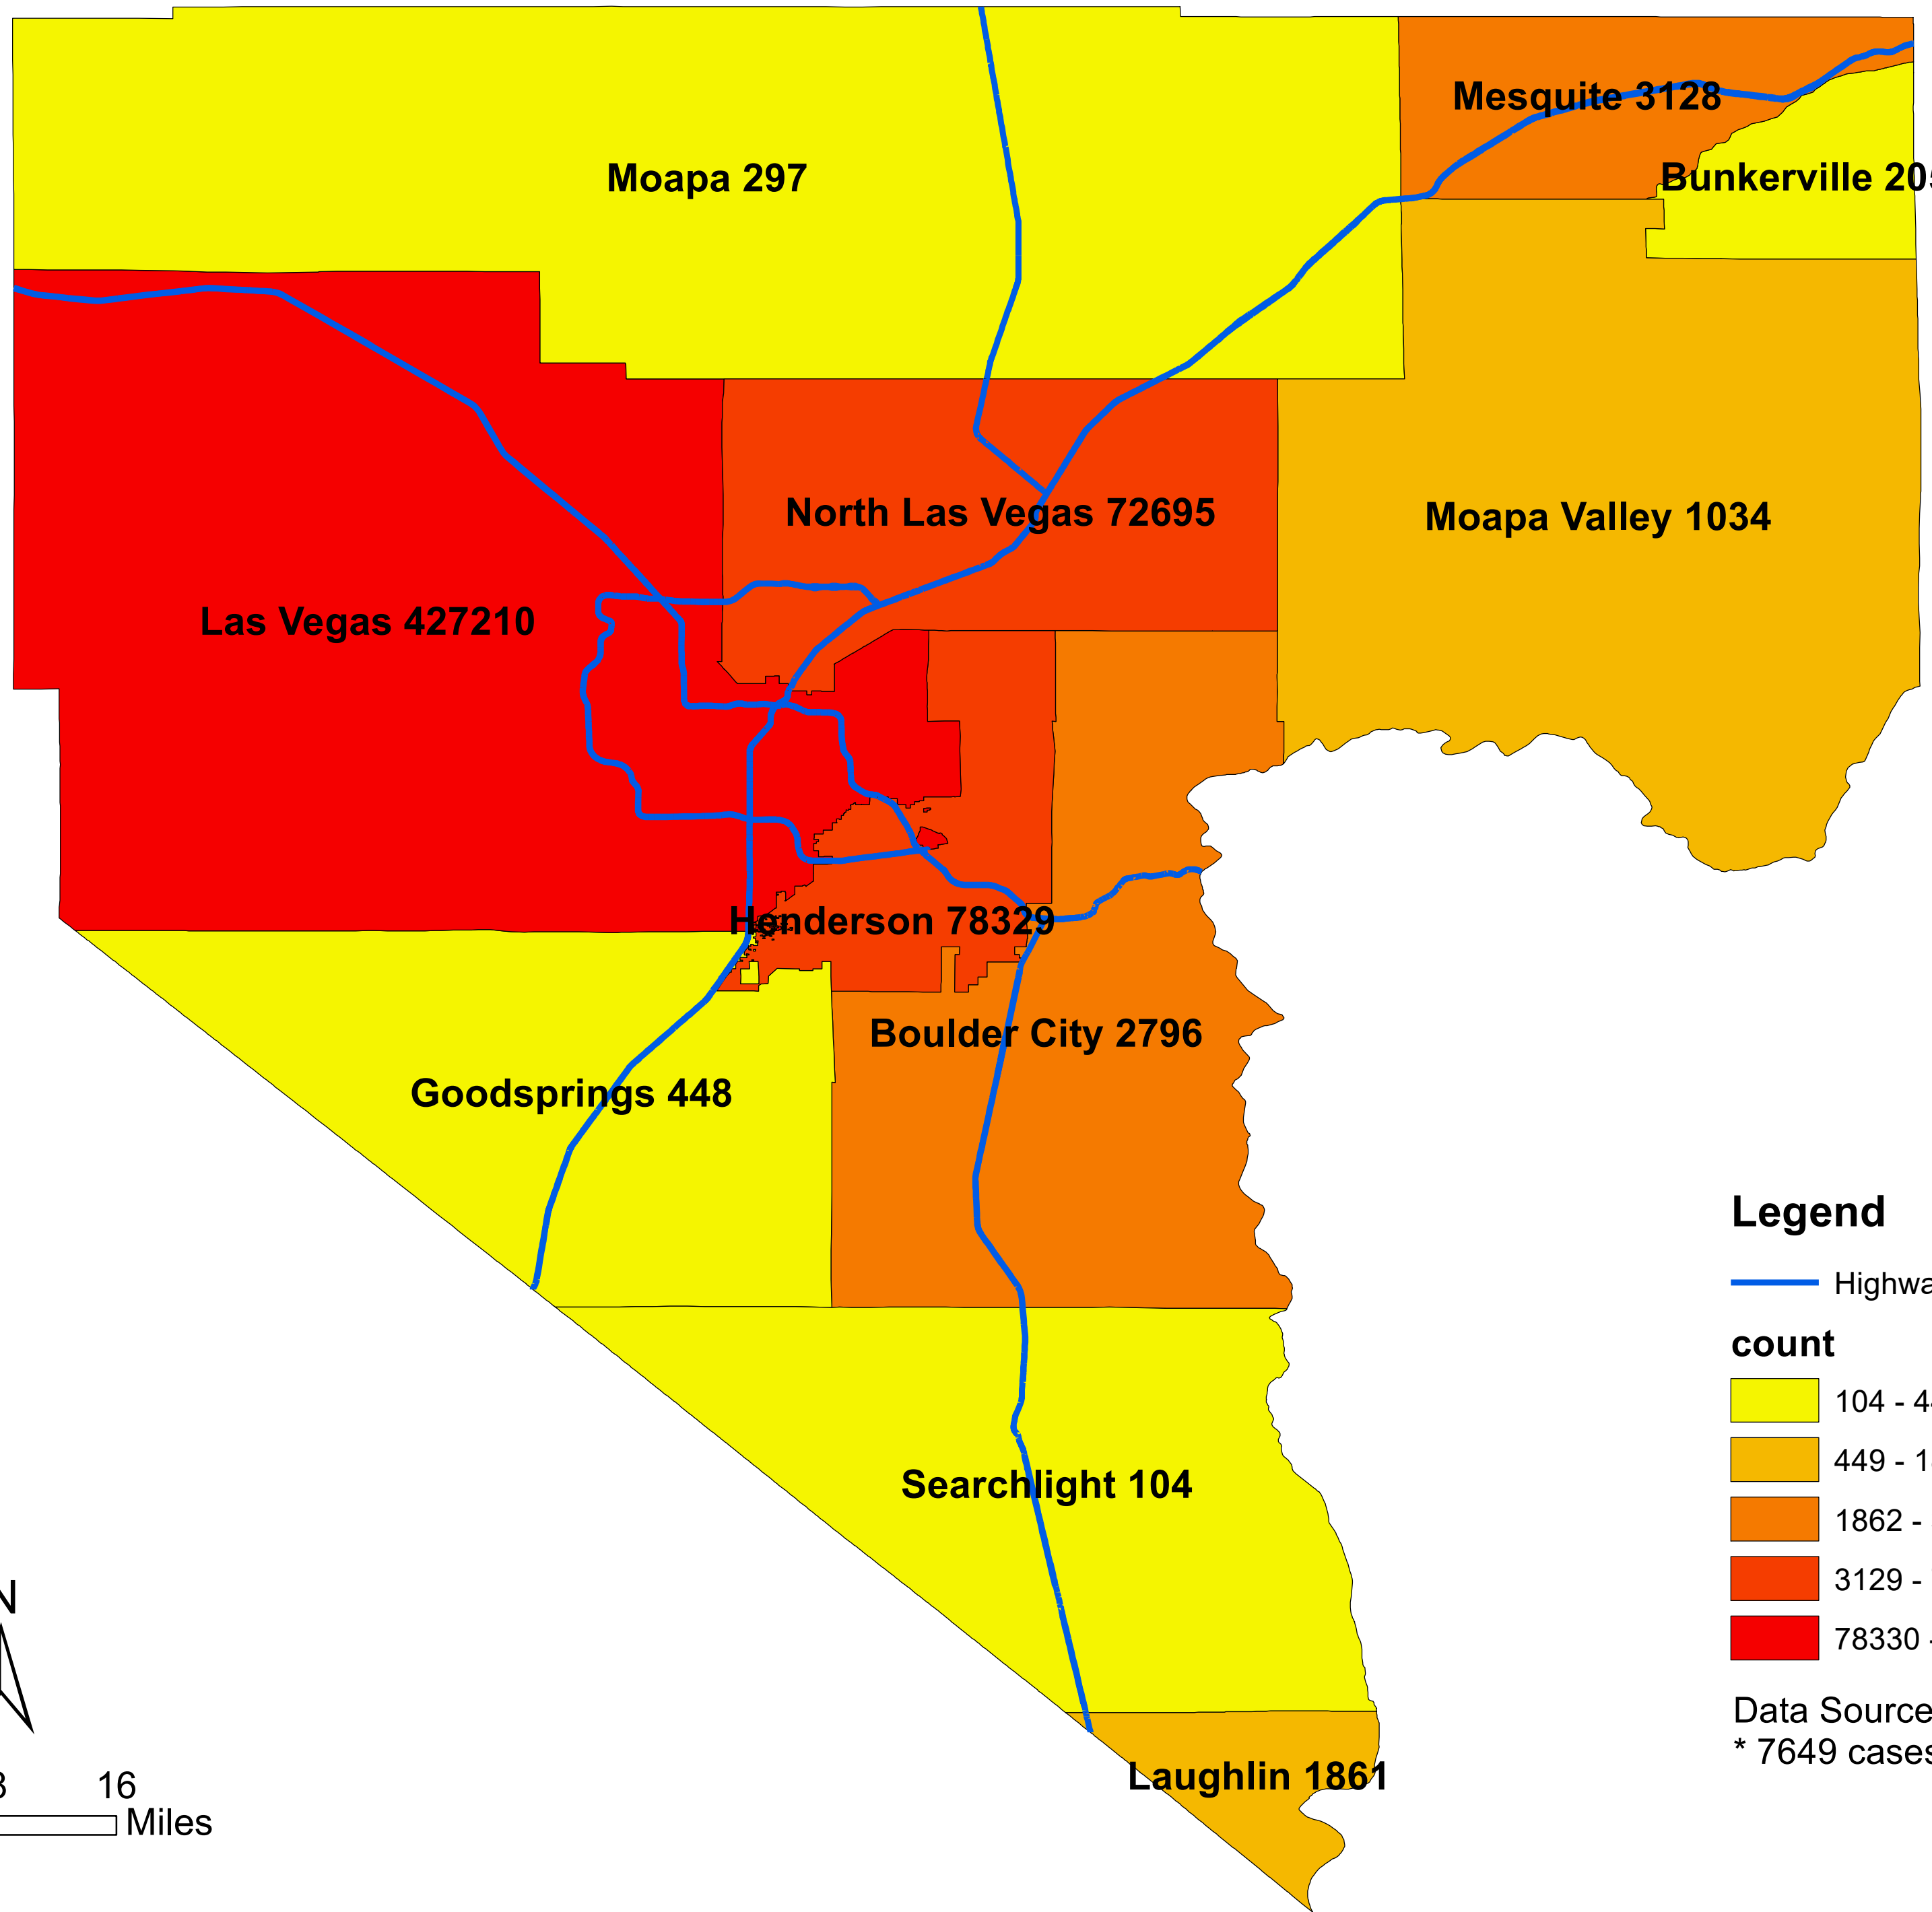

Number of COVID-19 cases by city in Clark county (02.13.2023)

Legend

— Highway

count

Data Source: SNHD

* 7649 cases without city information

0 4 8 16 Miles