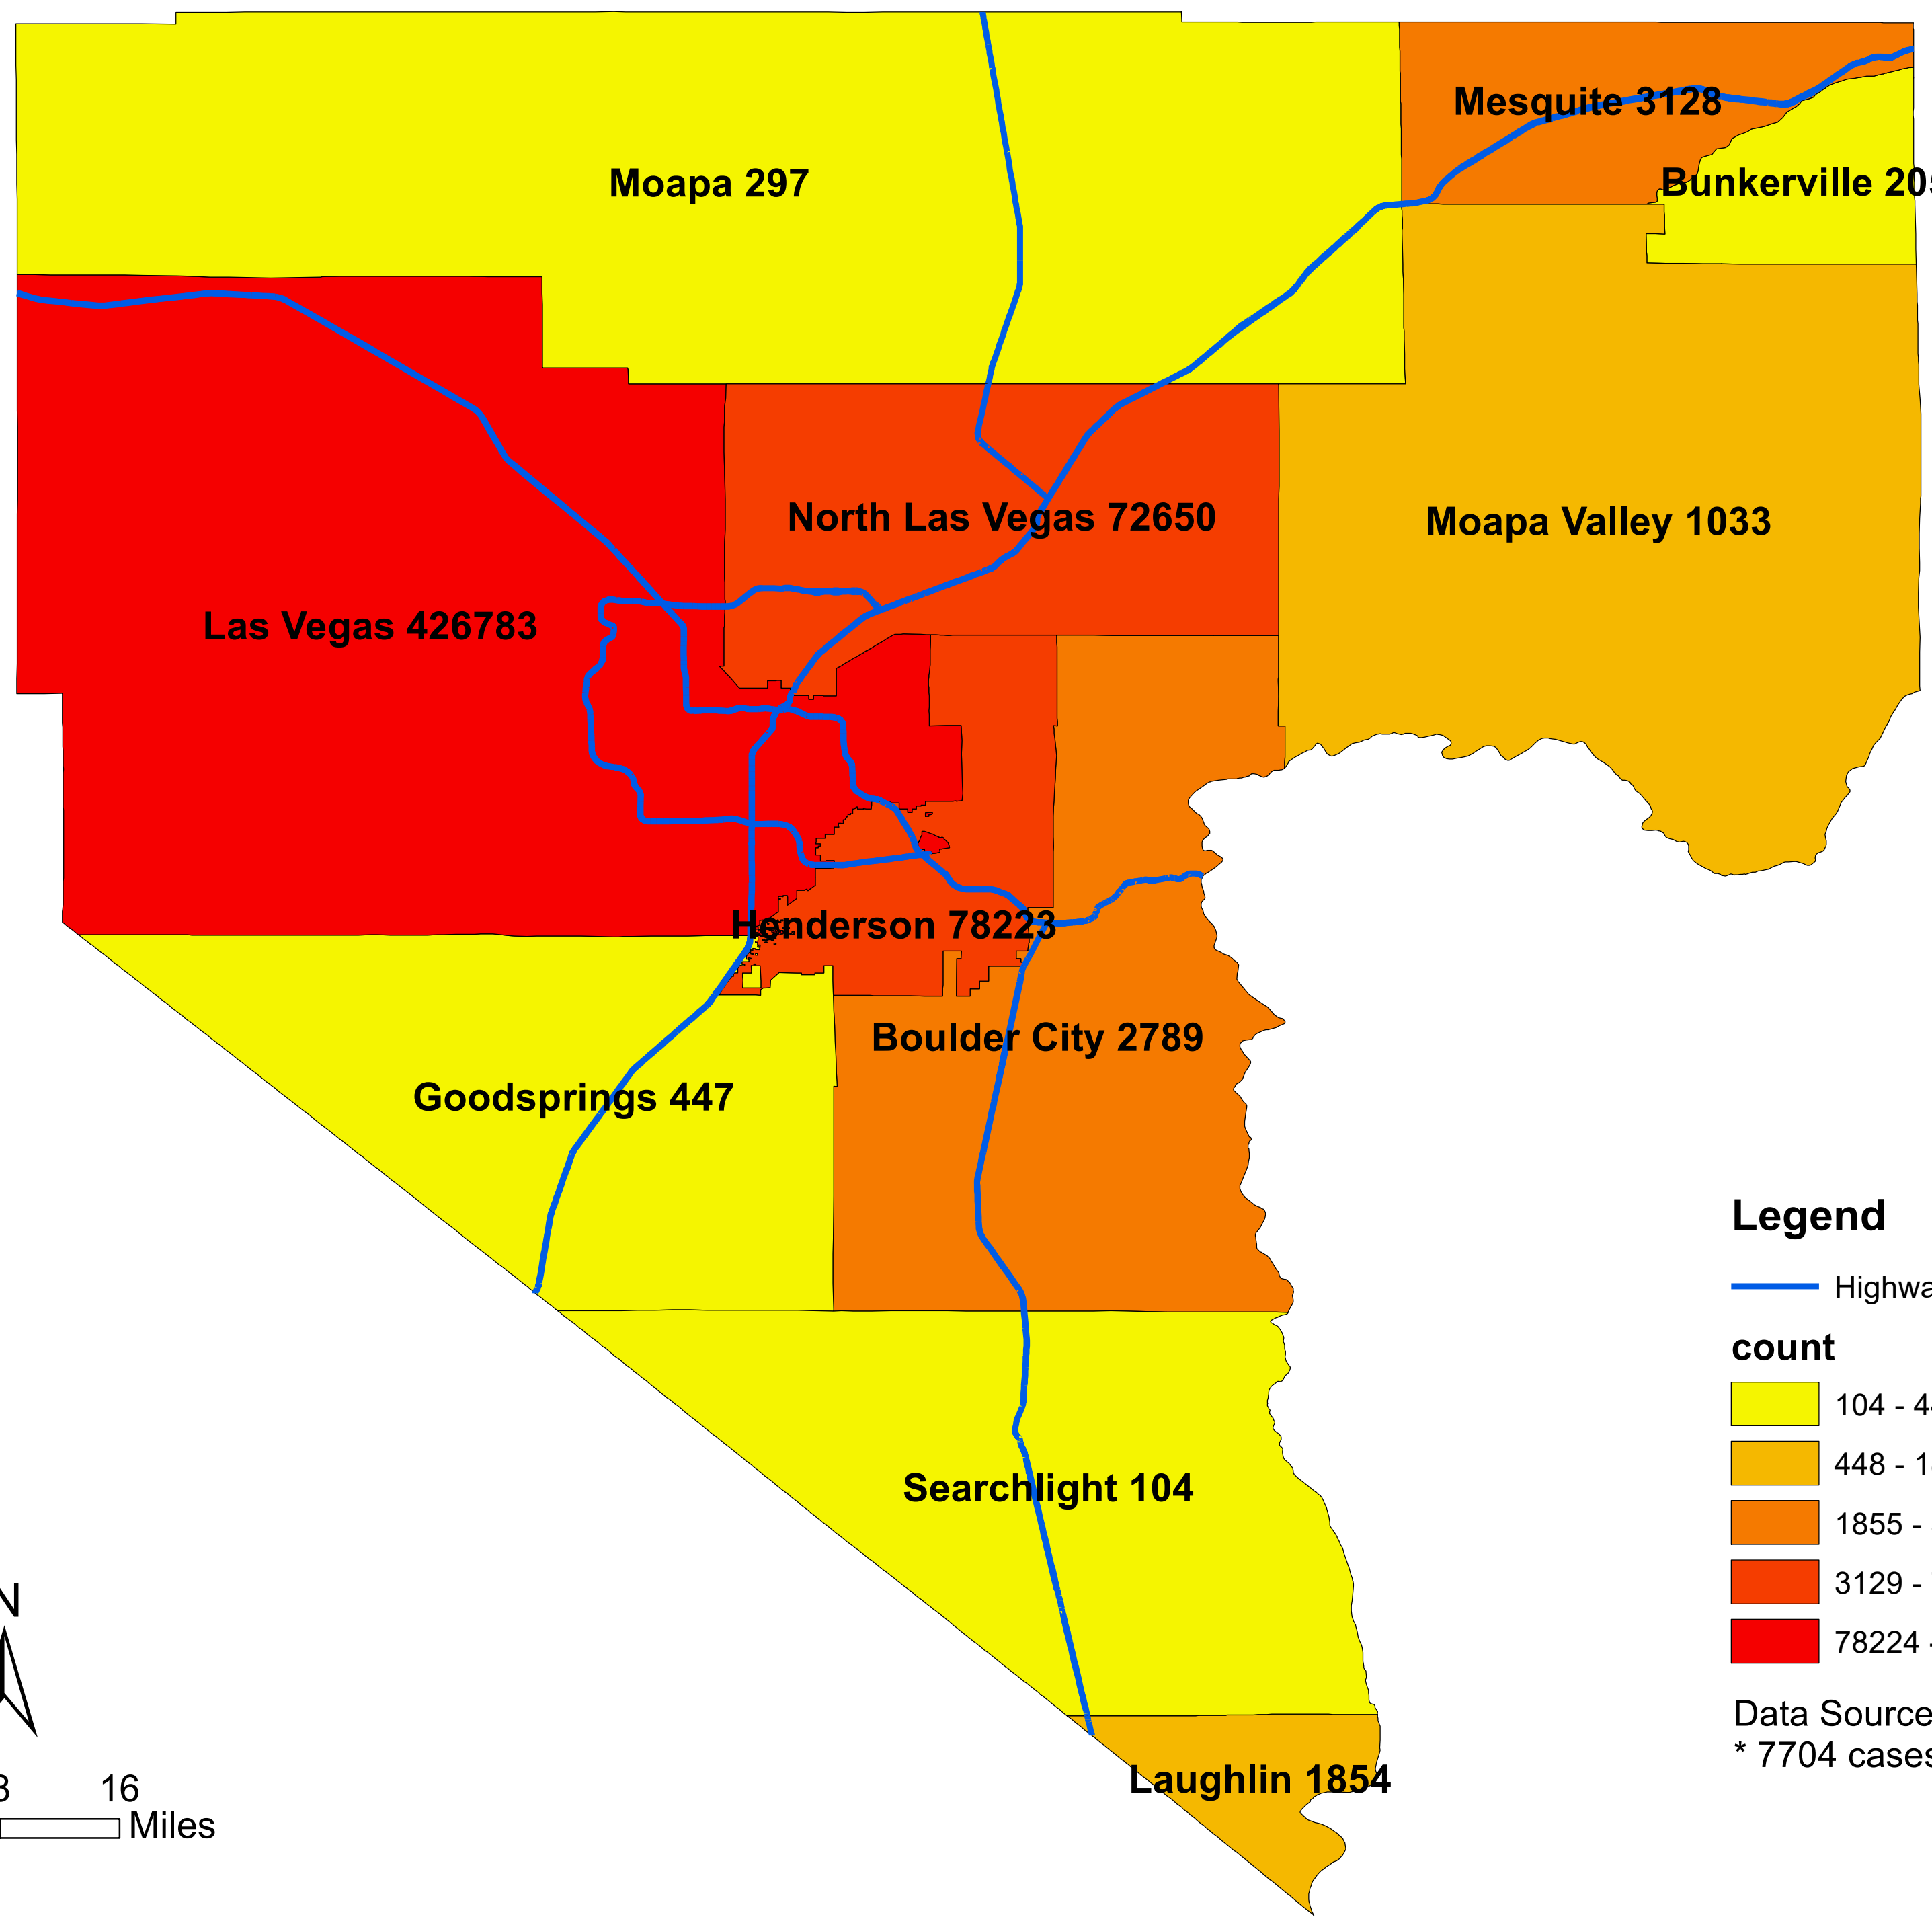

Number of COVID-19 cases by city in Clark county (02.06.2023)

Legend

— Highway

count

- 104 - 447
- 448 - 1854
- 1855 - 3128
- 3129 - 78223
- 78224 - 426783

Data Source: SNHD
* 7704 cases without city information