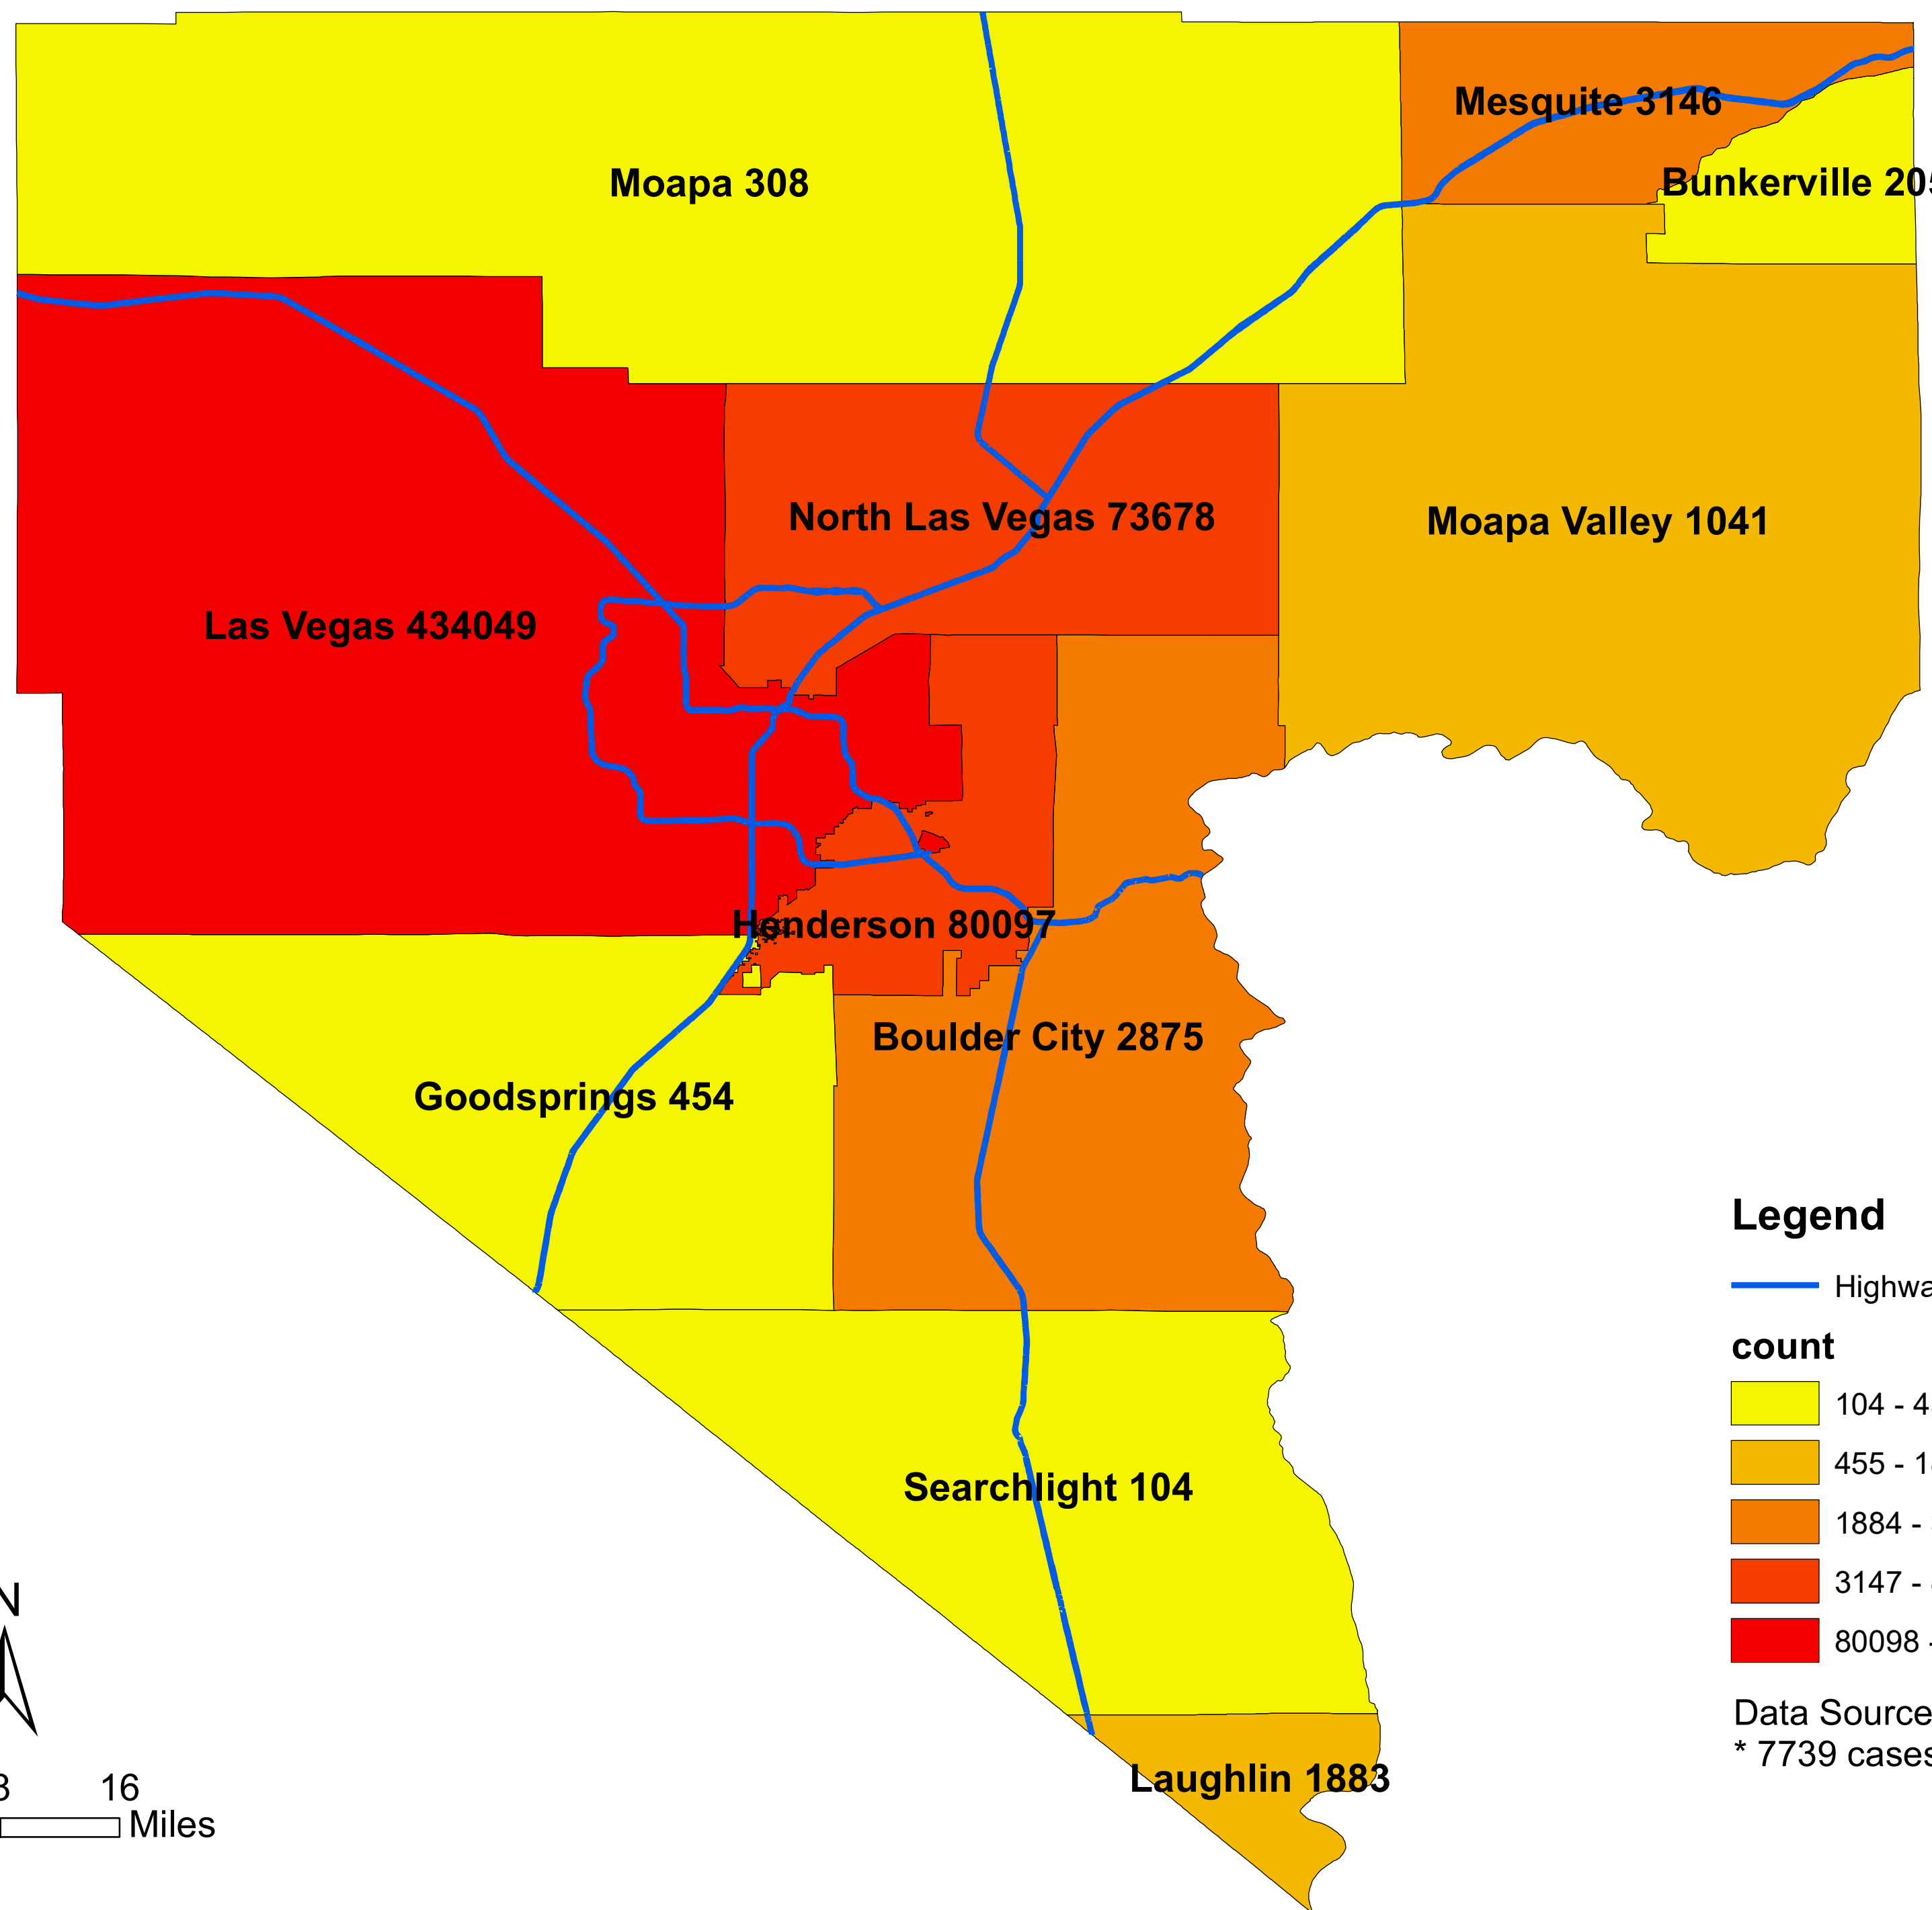

Number of COVID-19 cases by city in Clark county (08.28.2023)

Legend

— Highway

count

- 104 - 454
- 455 - 1883
- 1884 - 3146
- 3147 - 80097
- 80098 - 434049

Data Source: SNHD
* 7739 cases without city information