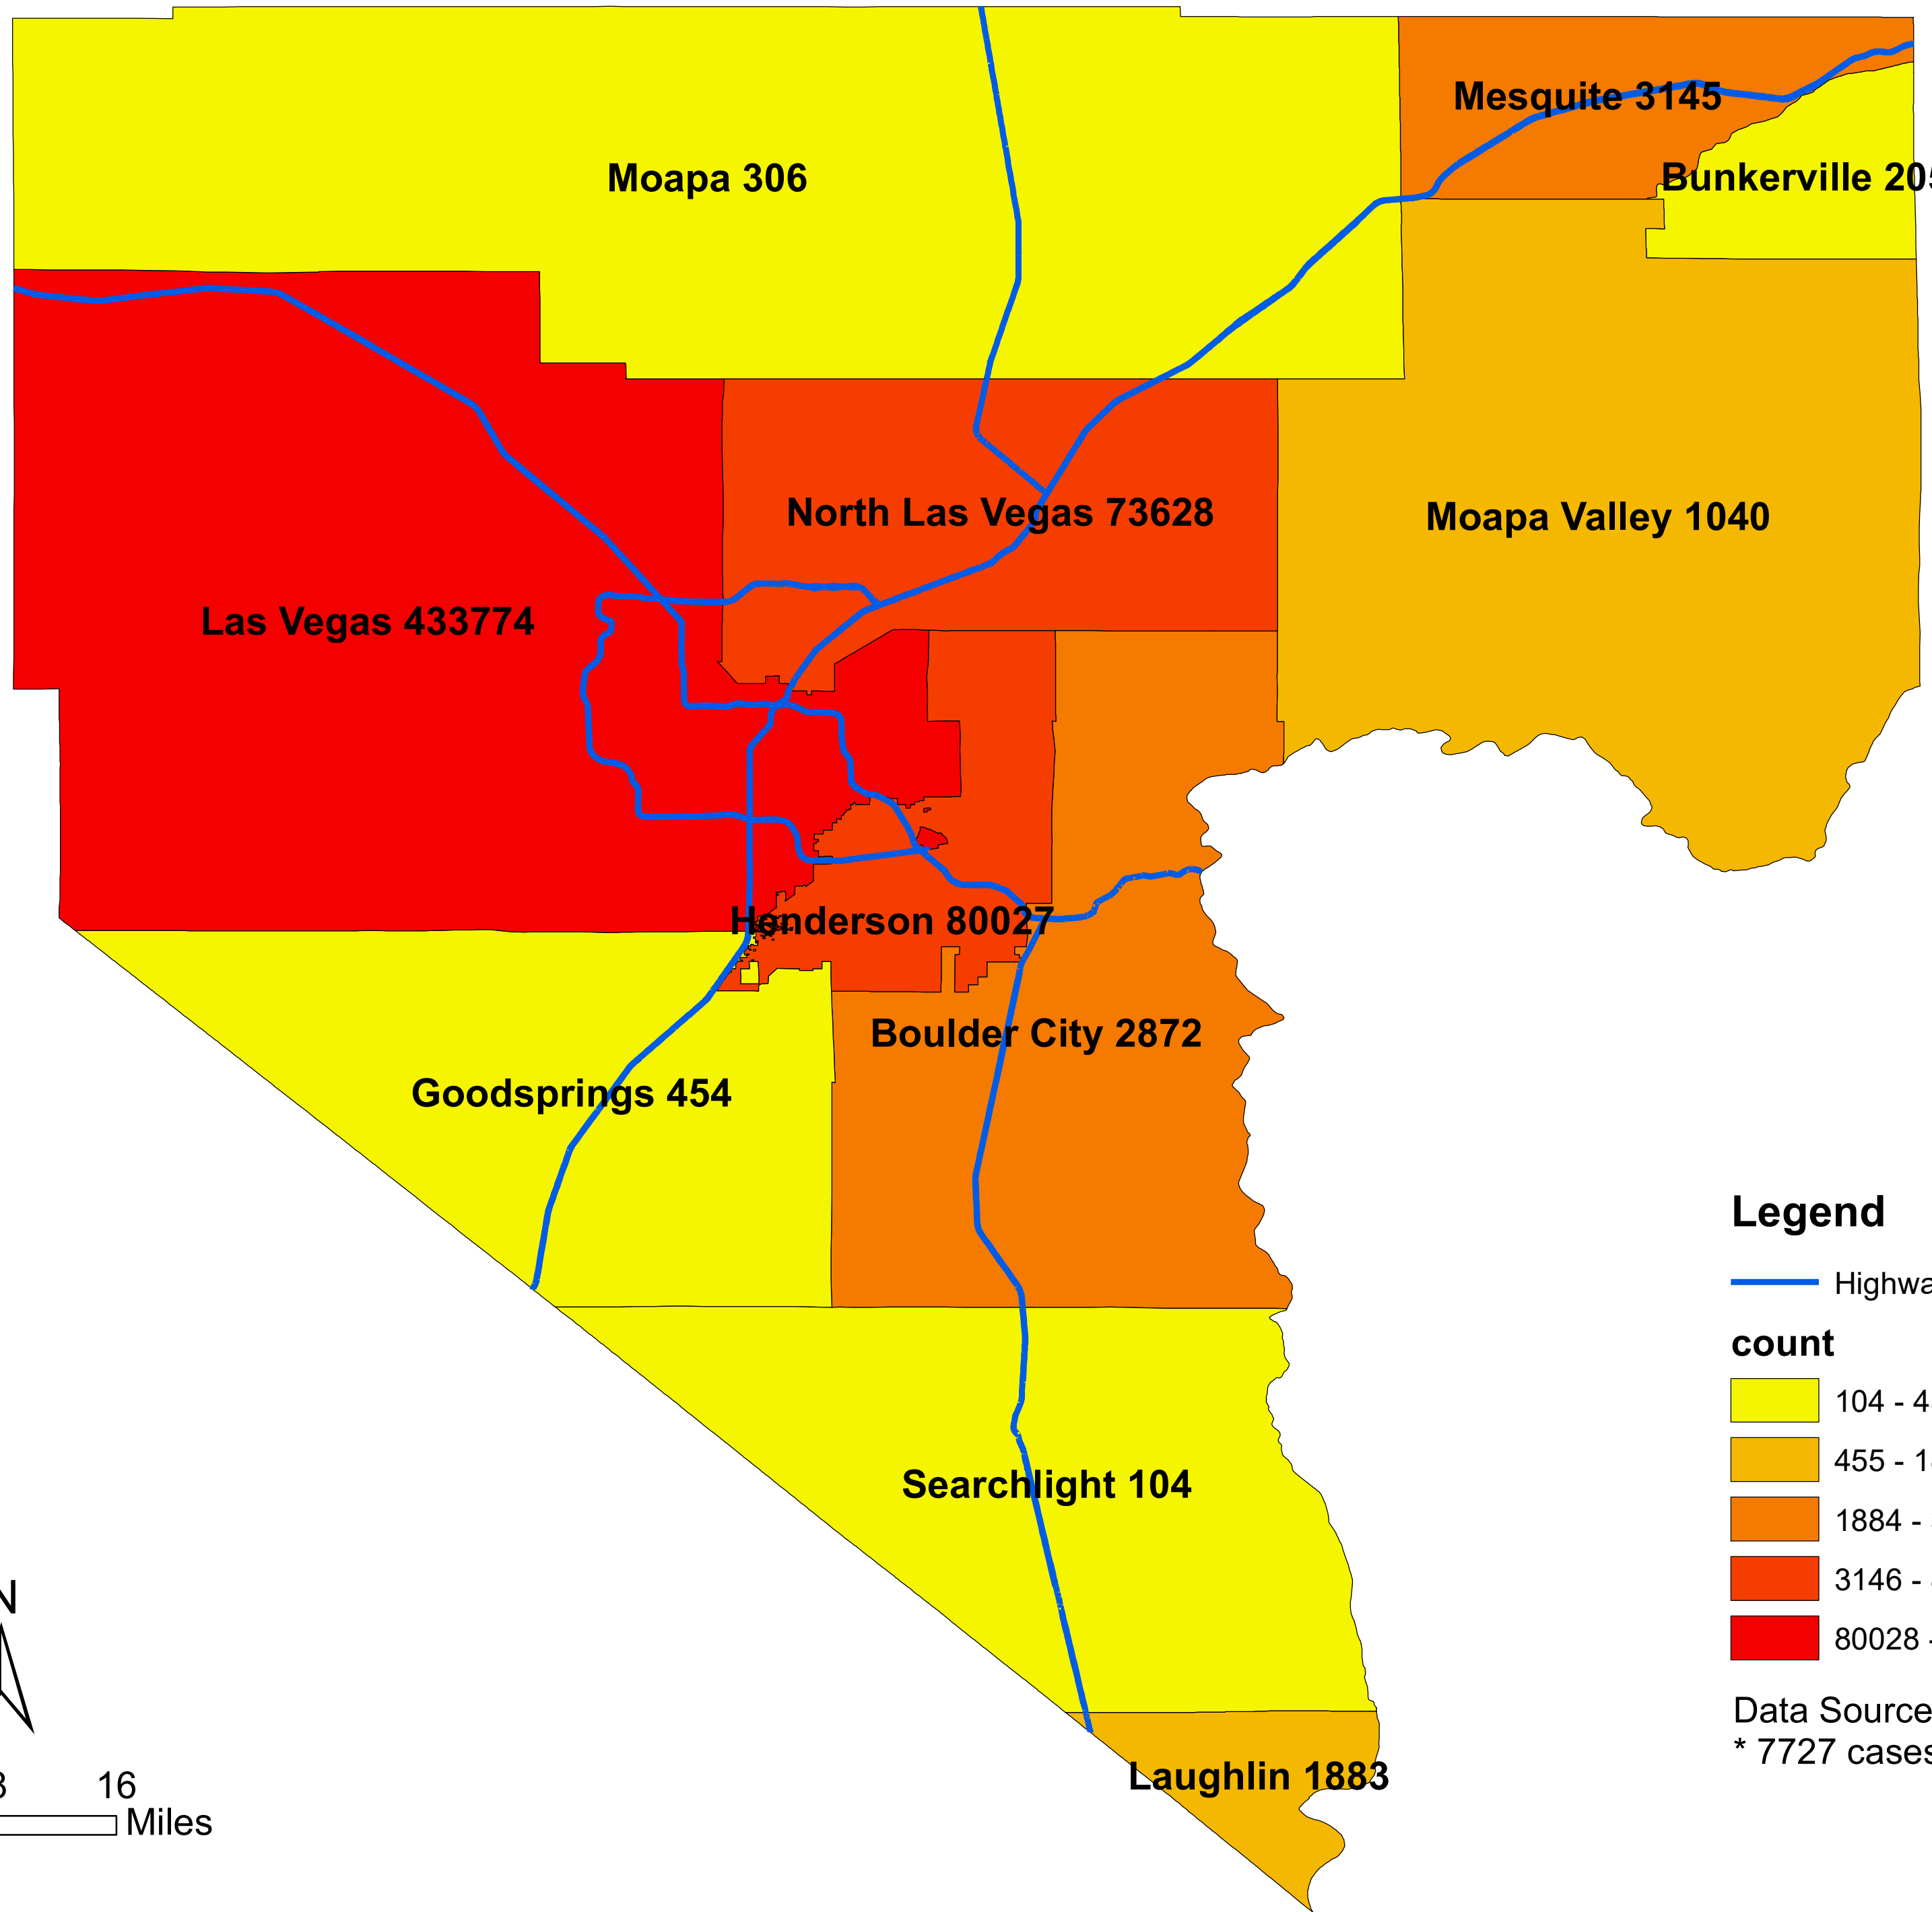

Number of COVID-19 cases by city in Clark county (08.21.2023)

Legend

— Highway

count

- 104 - 454
- 455 - 1883
- 1884 - 3145
- 3146 - 80027
- 80028 - 433774

Data Source: SNHD

* 7727 cases without city information

0 4 8 16 Miles