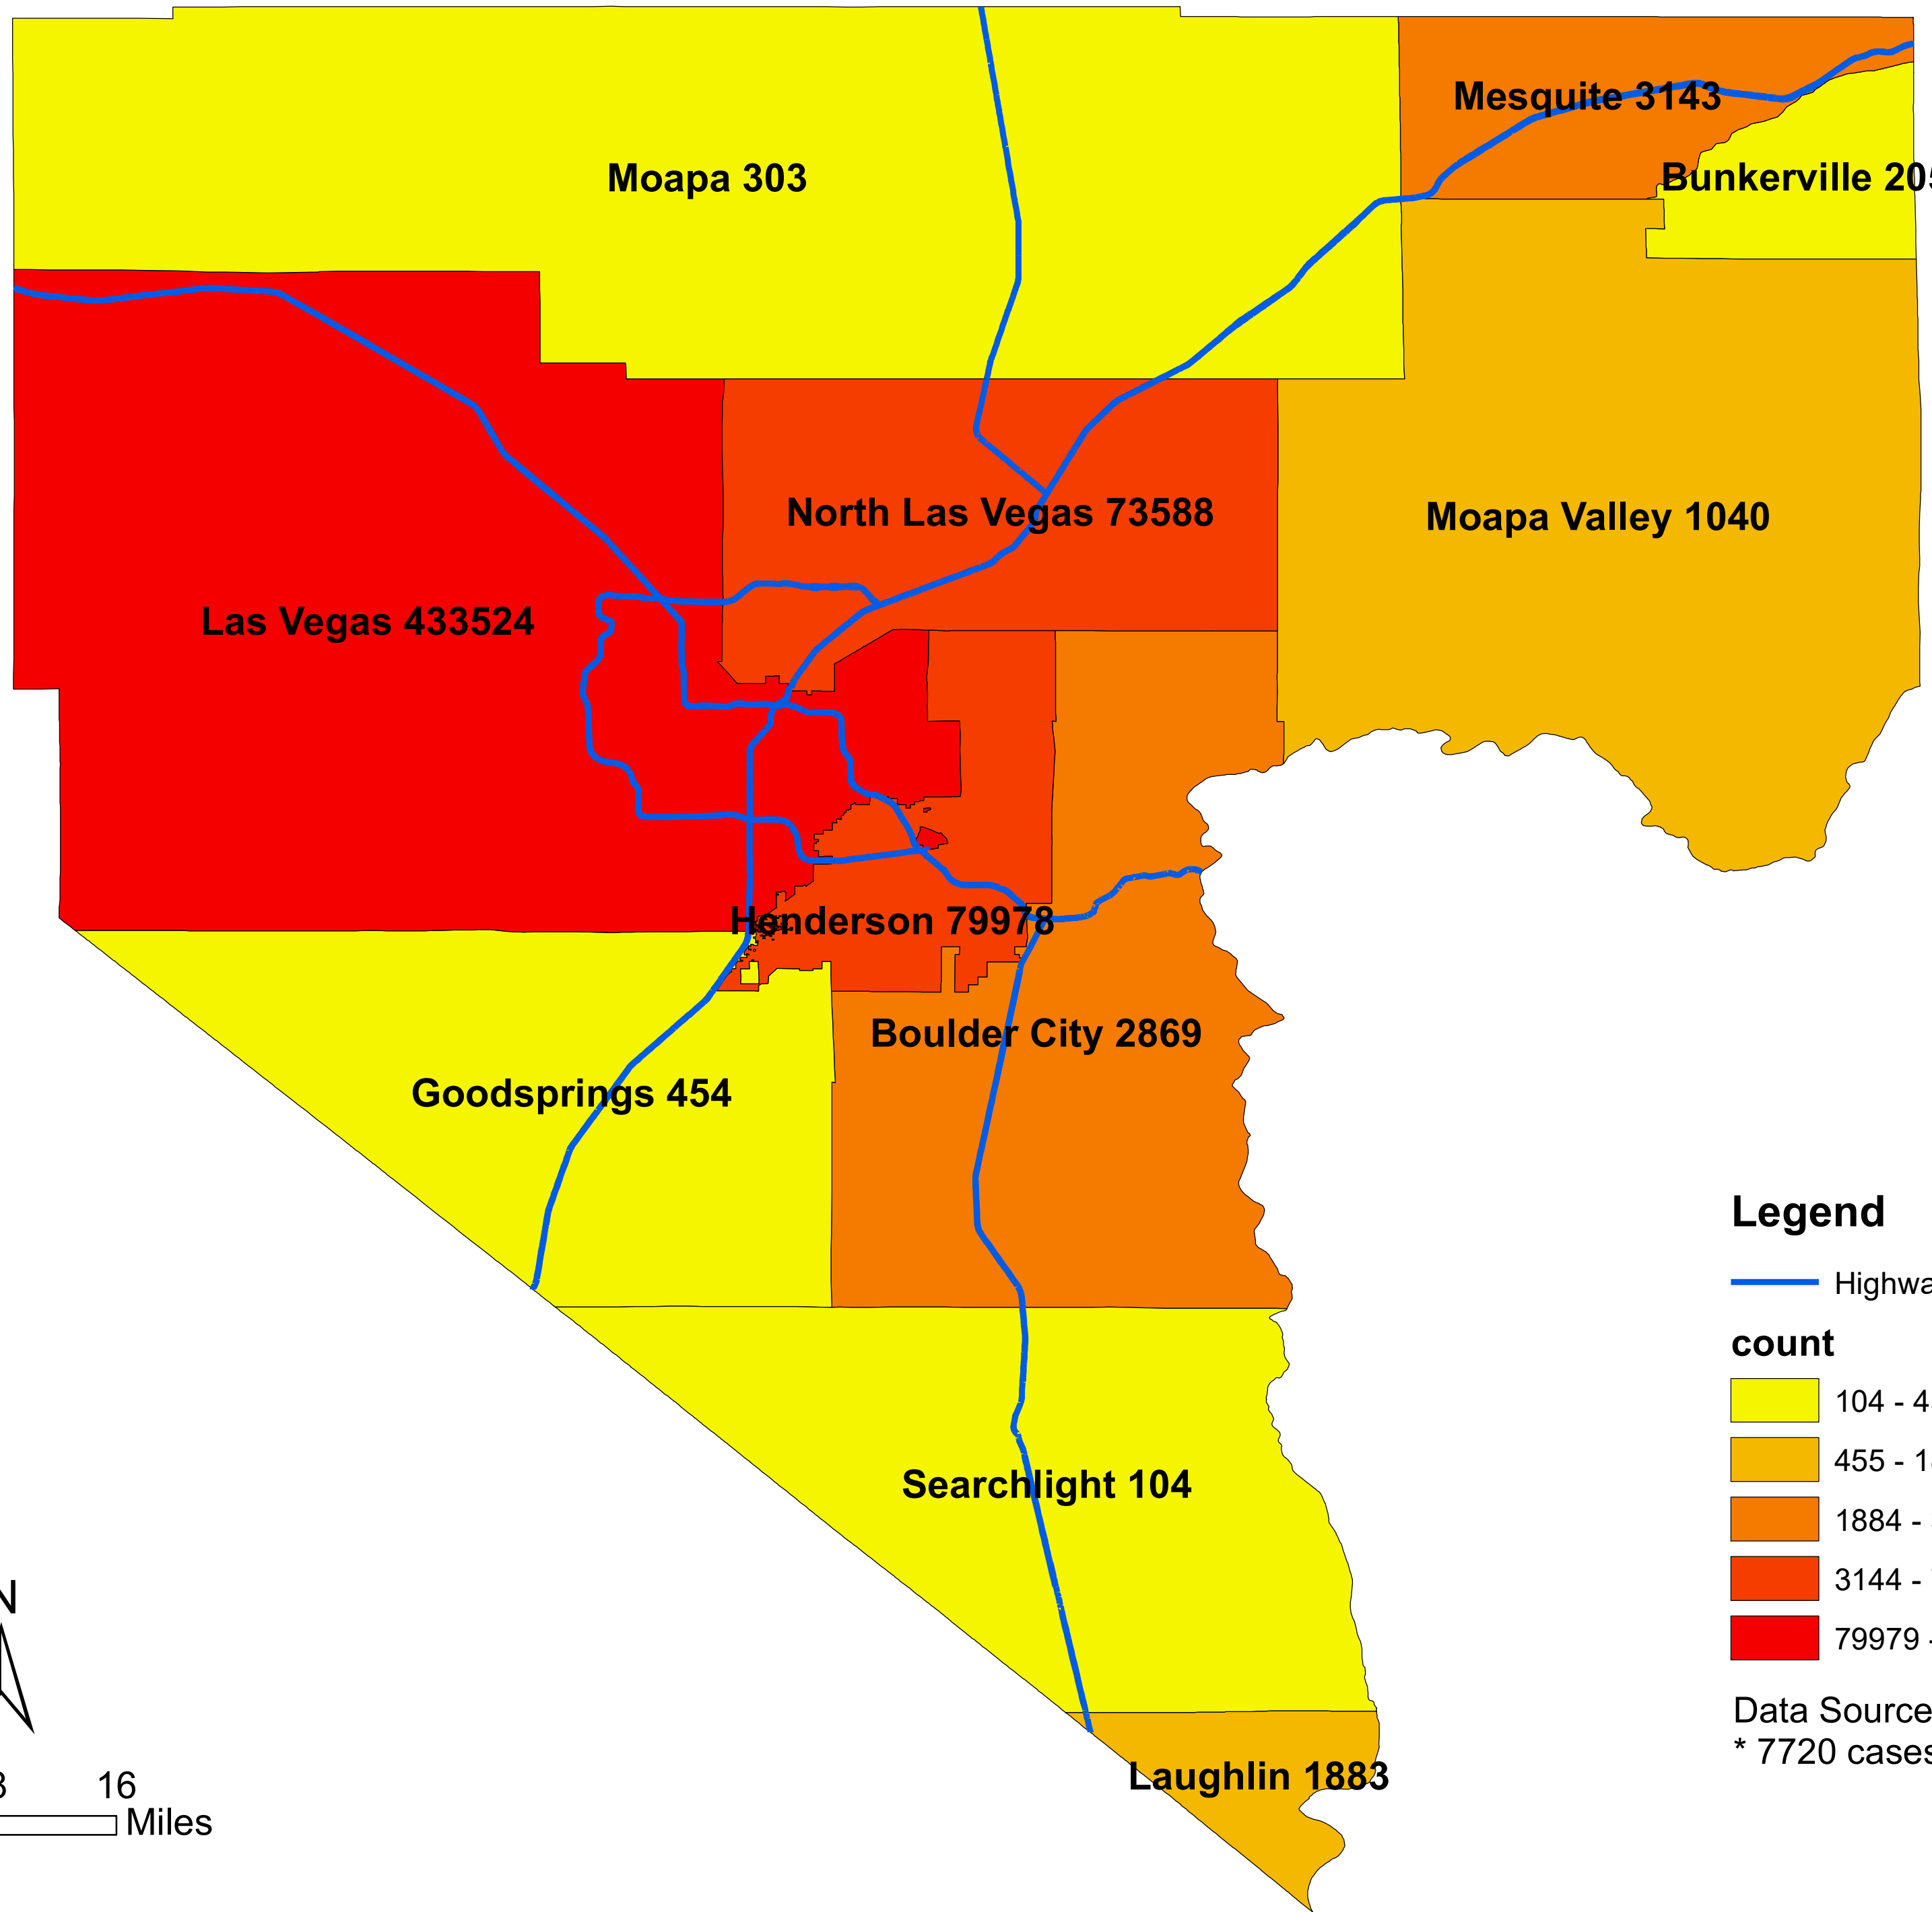

Number of COVID-19 cases by city in Clark county (08.14.2023)

Legend

— Highway

count

- 104 - 454
- 455 - 1883
- 1884 - 3143
- 3144 - 79978
- 79979 - 433524

Data Source: SNHD

* 7720 cases without city information

0 4 8 16 Miles