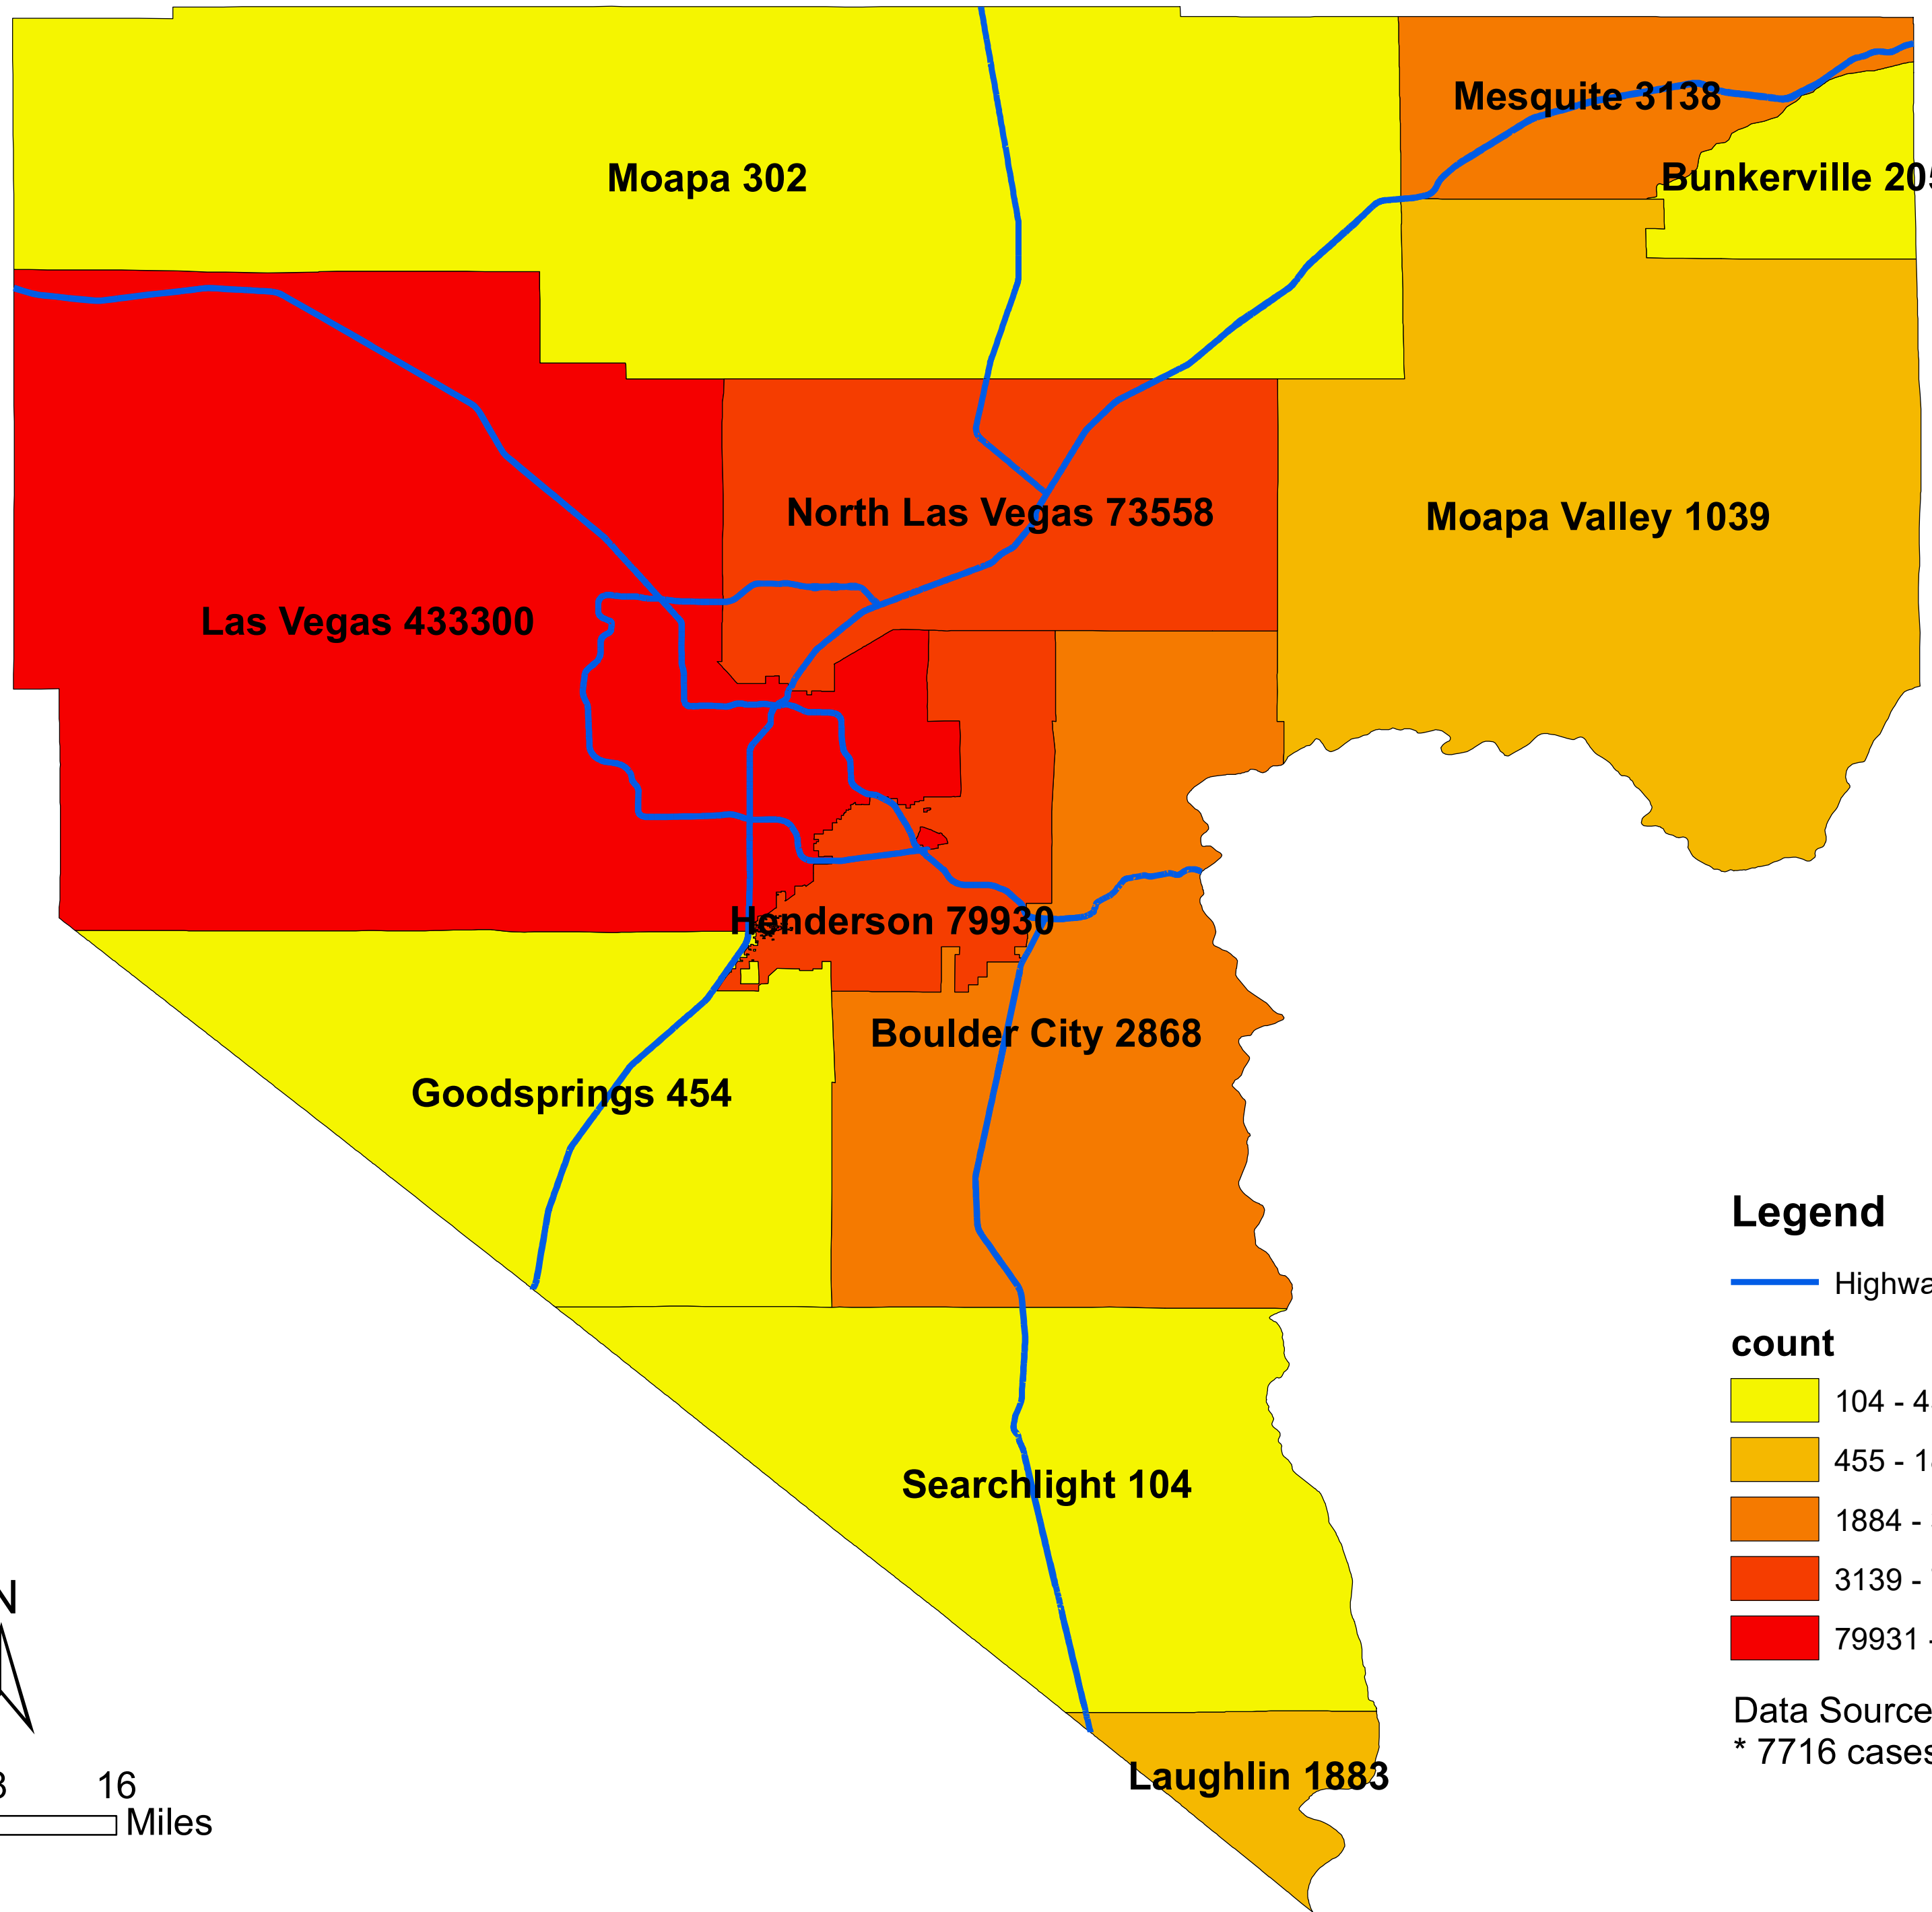

Number of COVID-19 cases by city in Clark county (08.07.2023)

Legend

— Highway

count

- 104 - 454
- 455 - 1883
- 1884 - 3138
- 3139 - 79930
- 79931 - 433300

Data Source: SNHD

* 7716 cases without city information

0 4 8 16 Miles