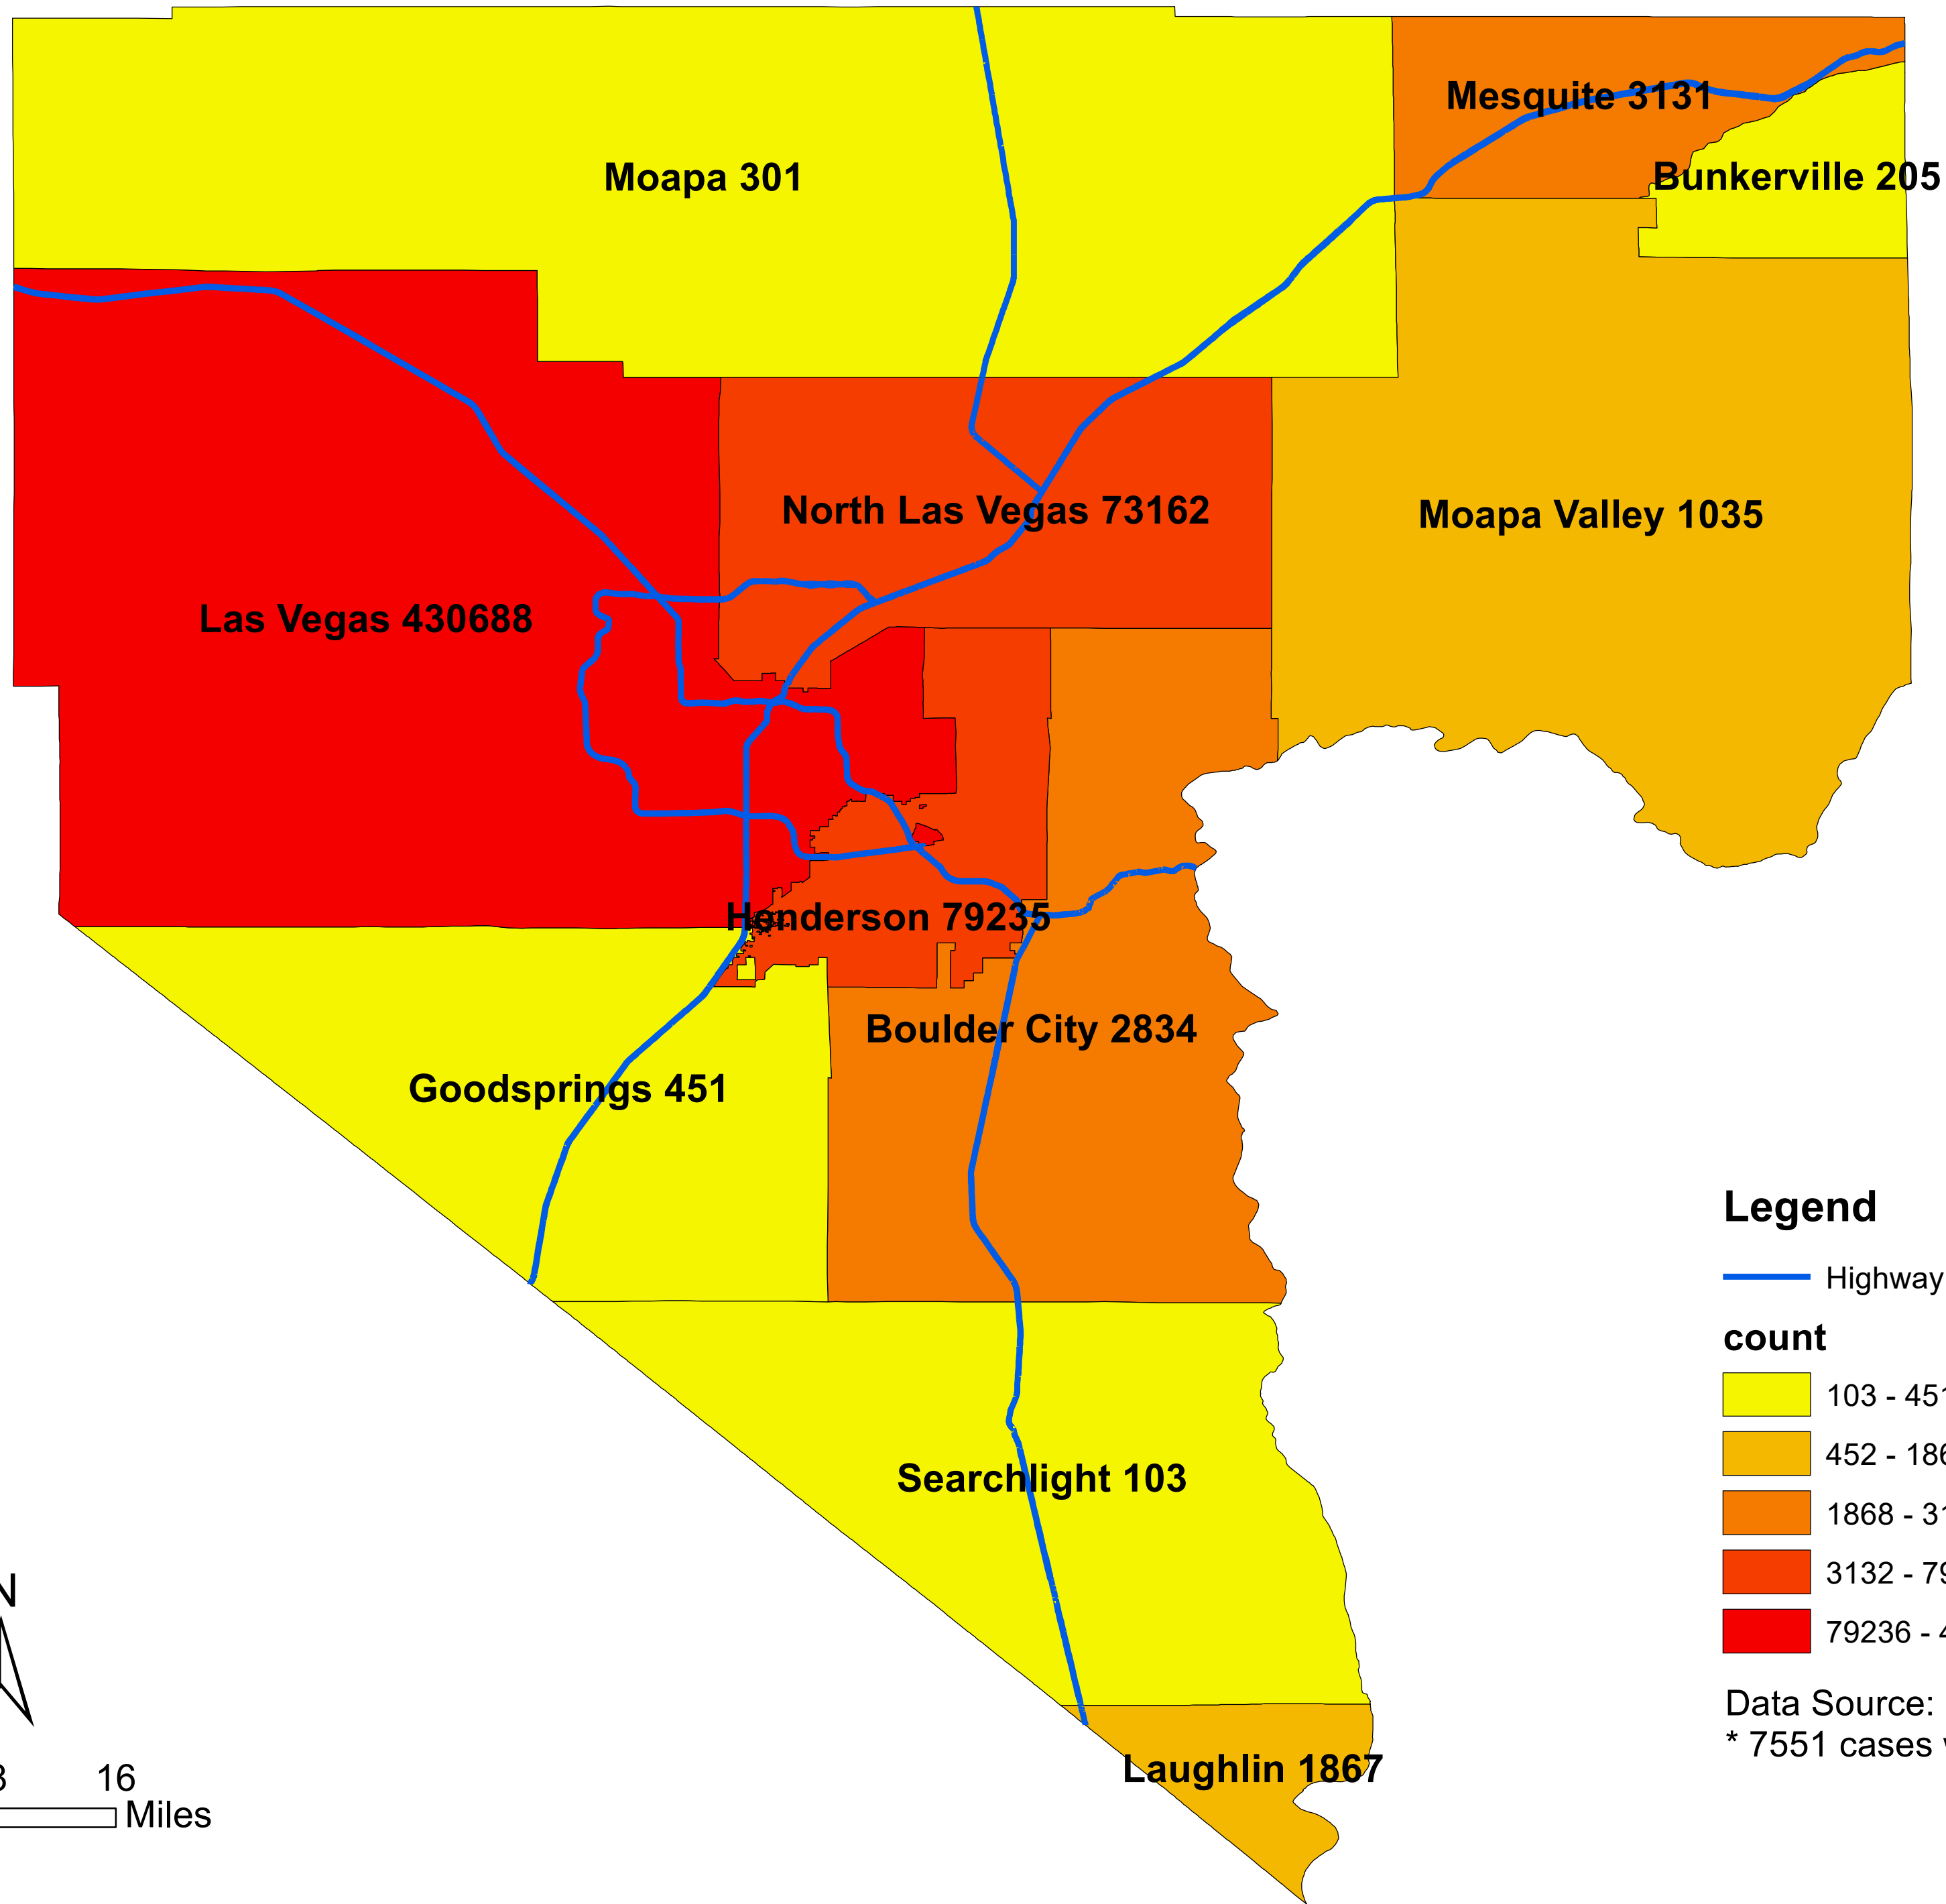

# Number of COVID-19 cases by city in Clark county (04.24.2023)

## Legend

— Highway

### count

- 103 - 451
- 452 - 1867
- 1868 - 3131
- 3132 - 79235
- 79236 - 430688

Data Source: SNHD

\* 7551 cases without city information

0 4 8 16 Miles