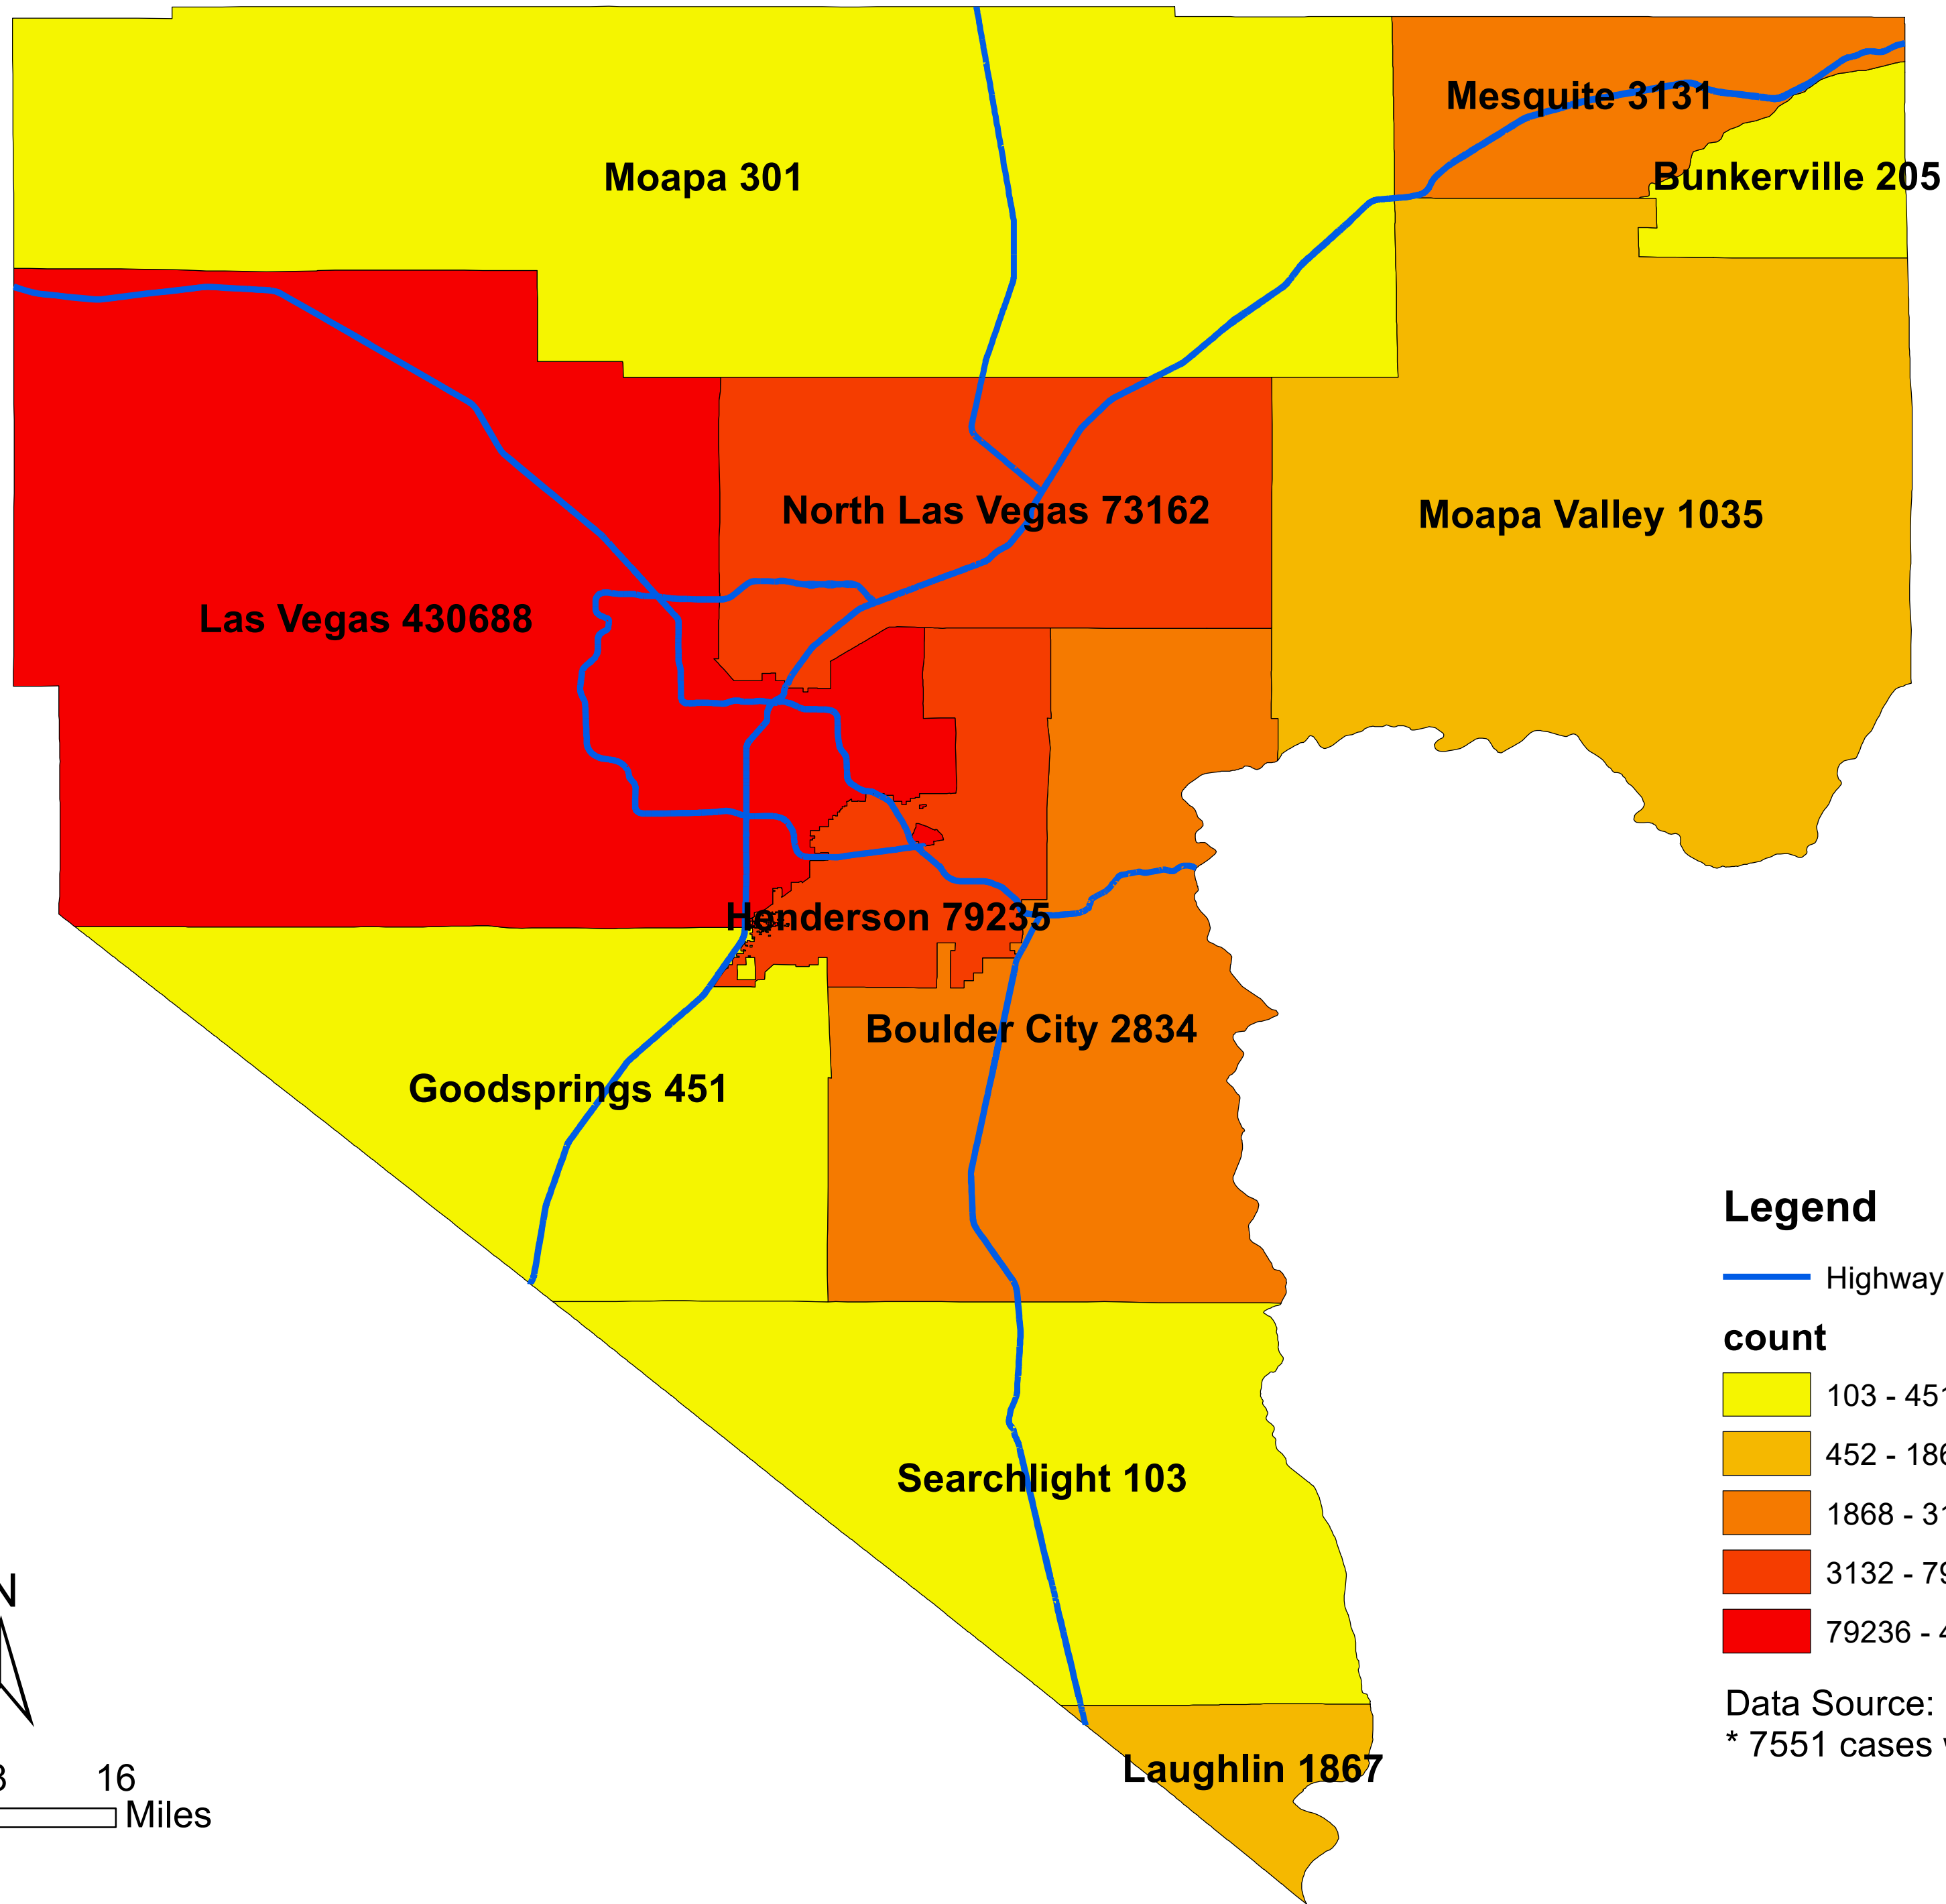

Number of COVID-19 cases by city in Clark county (04.17.2023)

Legend

— Highway

count

- 103 - 451
- 452 - 1867
- 1868 - 3131
- 3132 - 79235
- 79236 - 430688

Data Source: SNHD

* 7551 cases without city information

0 4 8 16 Miles