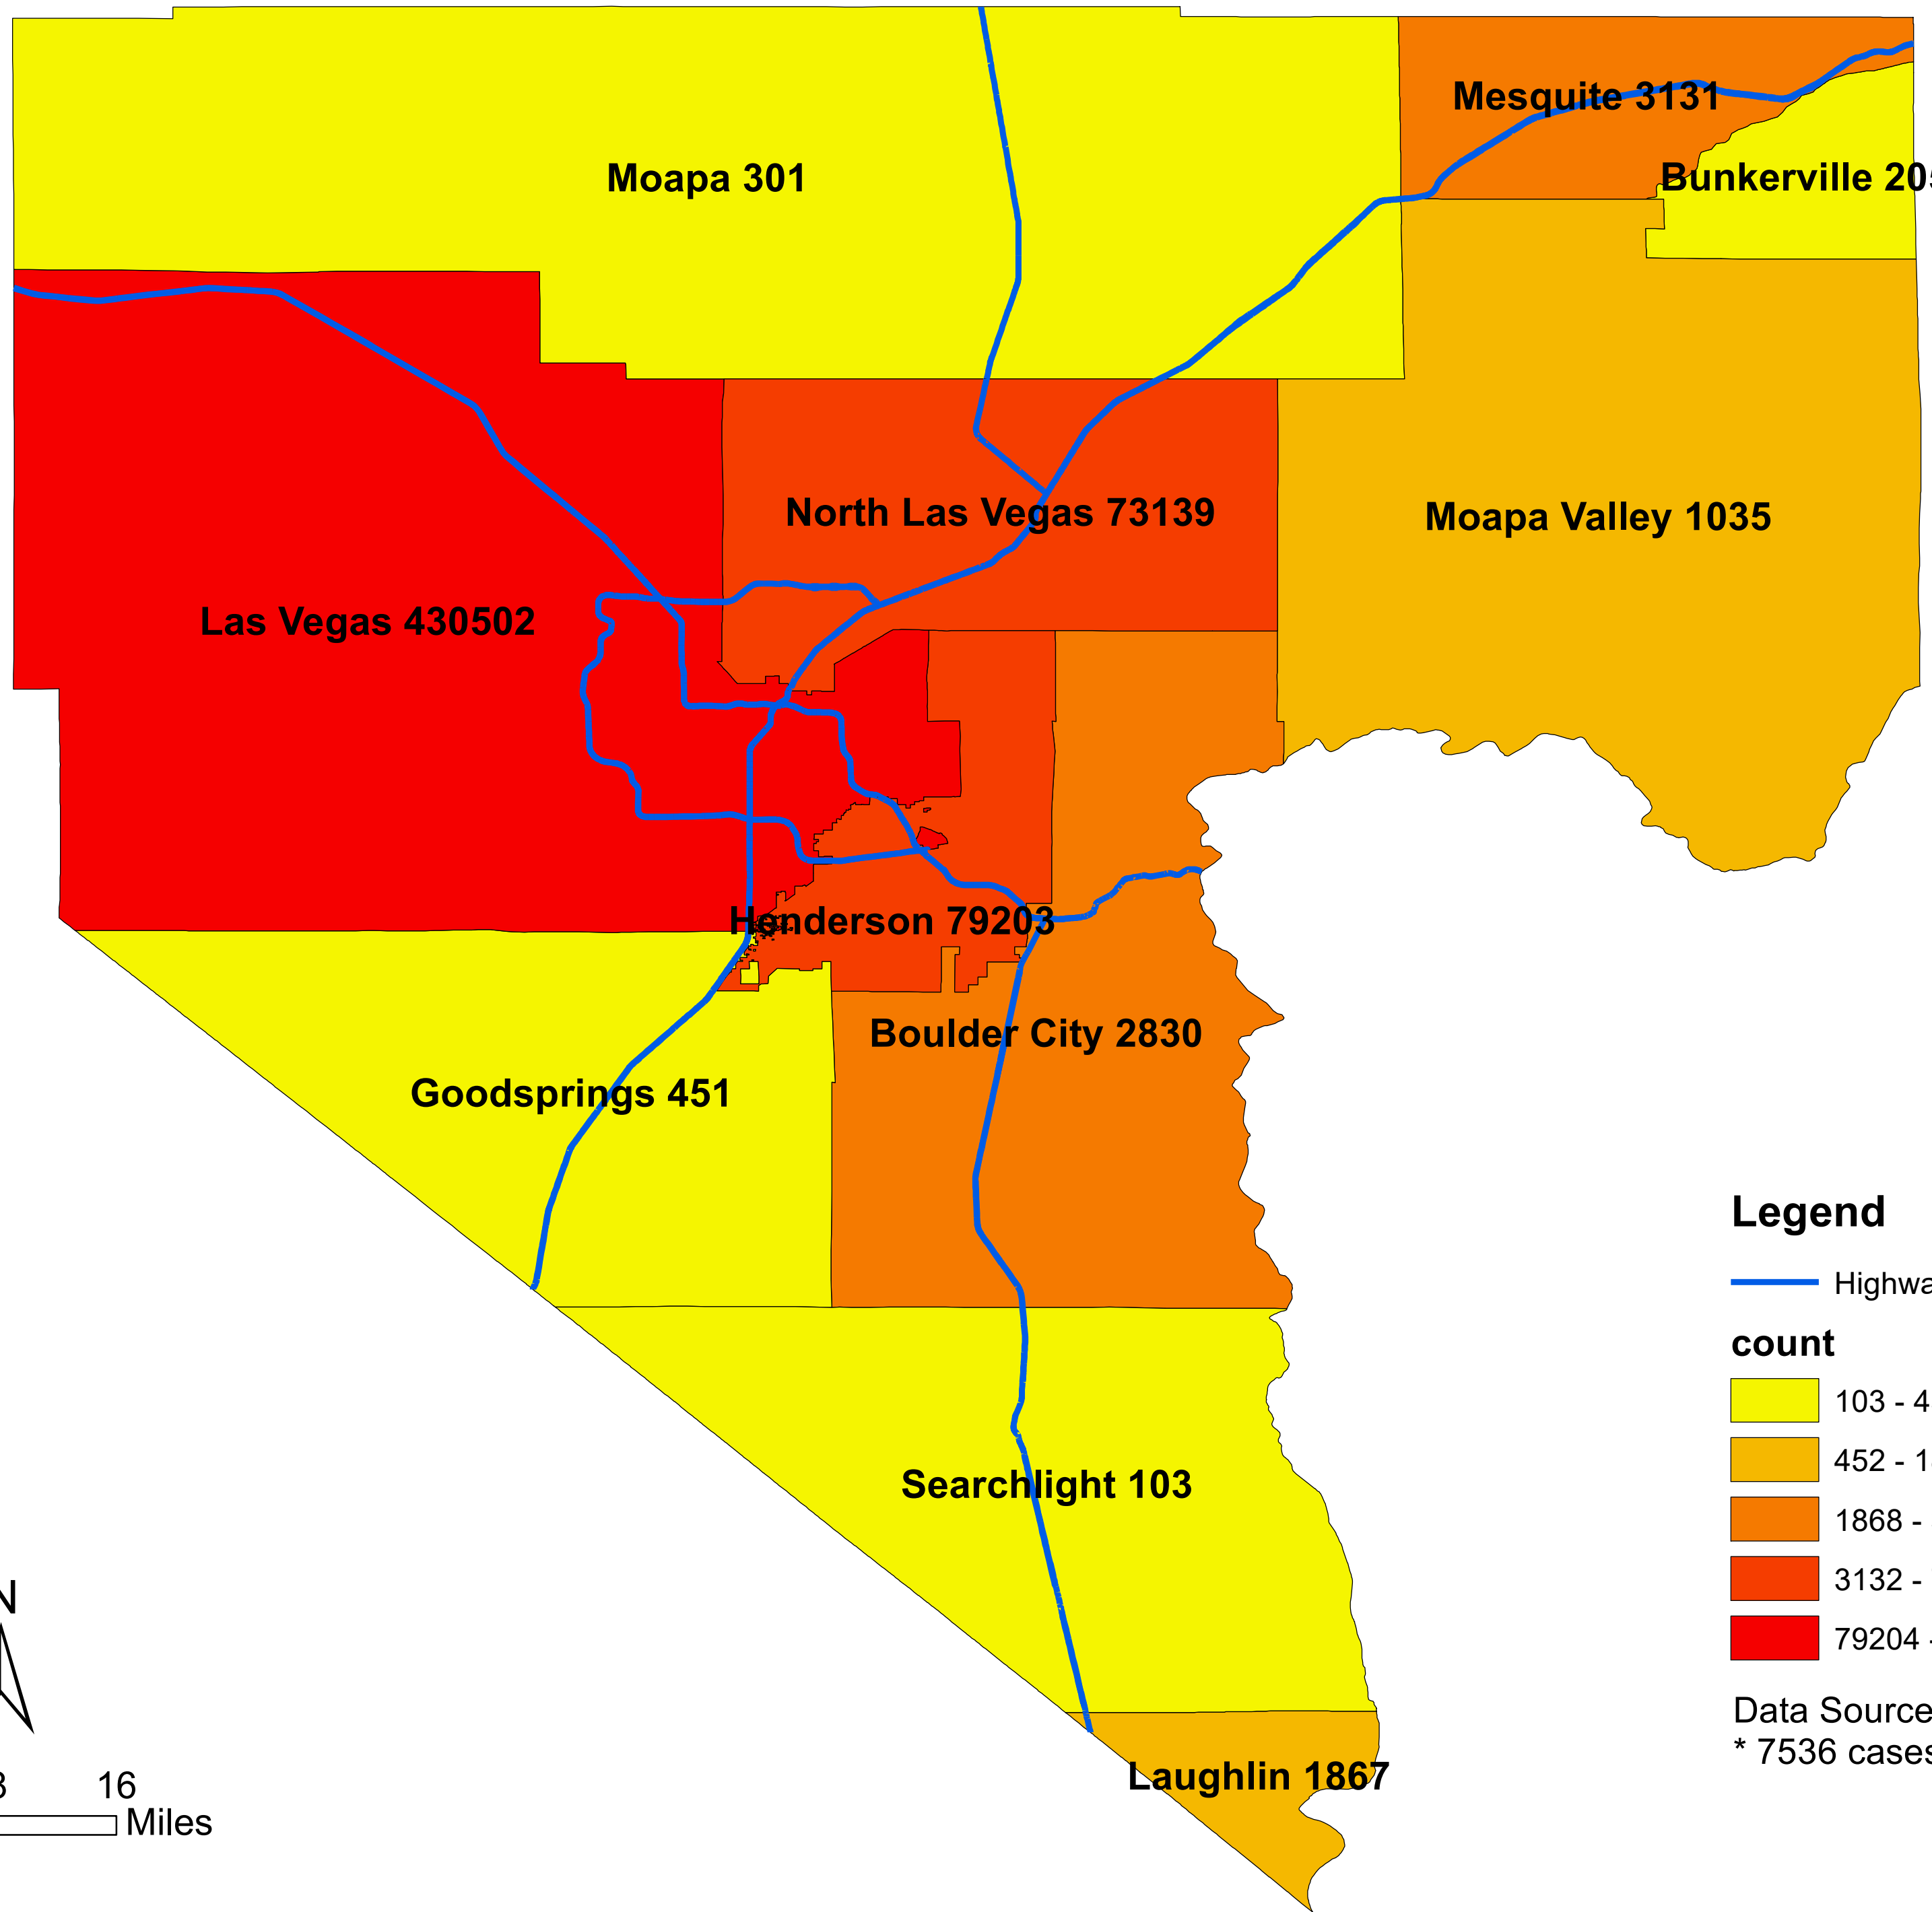

# Number of COVID-19 cases by city in Clark county (04.10.2023)

## Legend

— Highway

### count

Data Source: SNHD

\* 7536 cases without city information

0 4 8 16 Miles