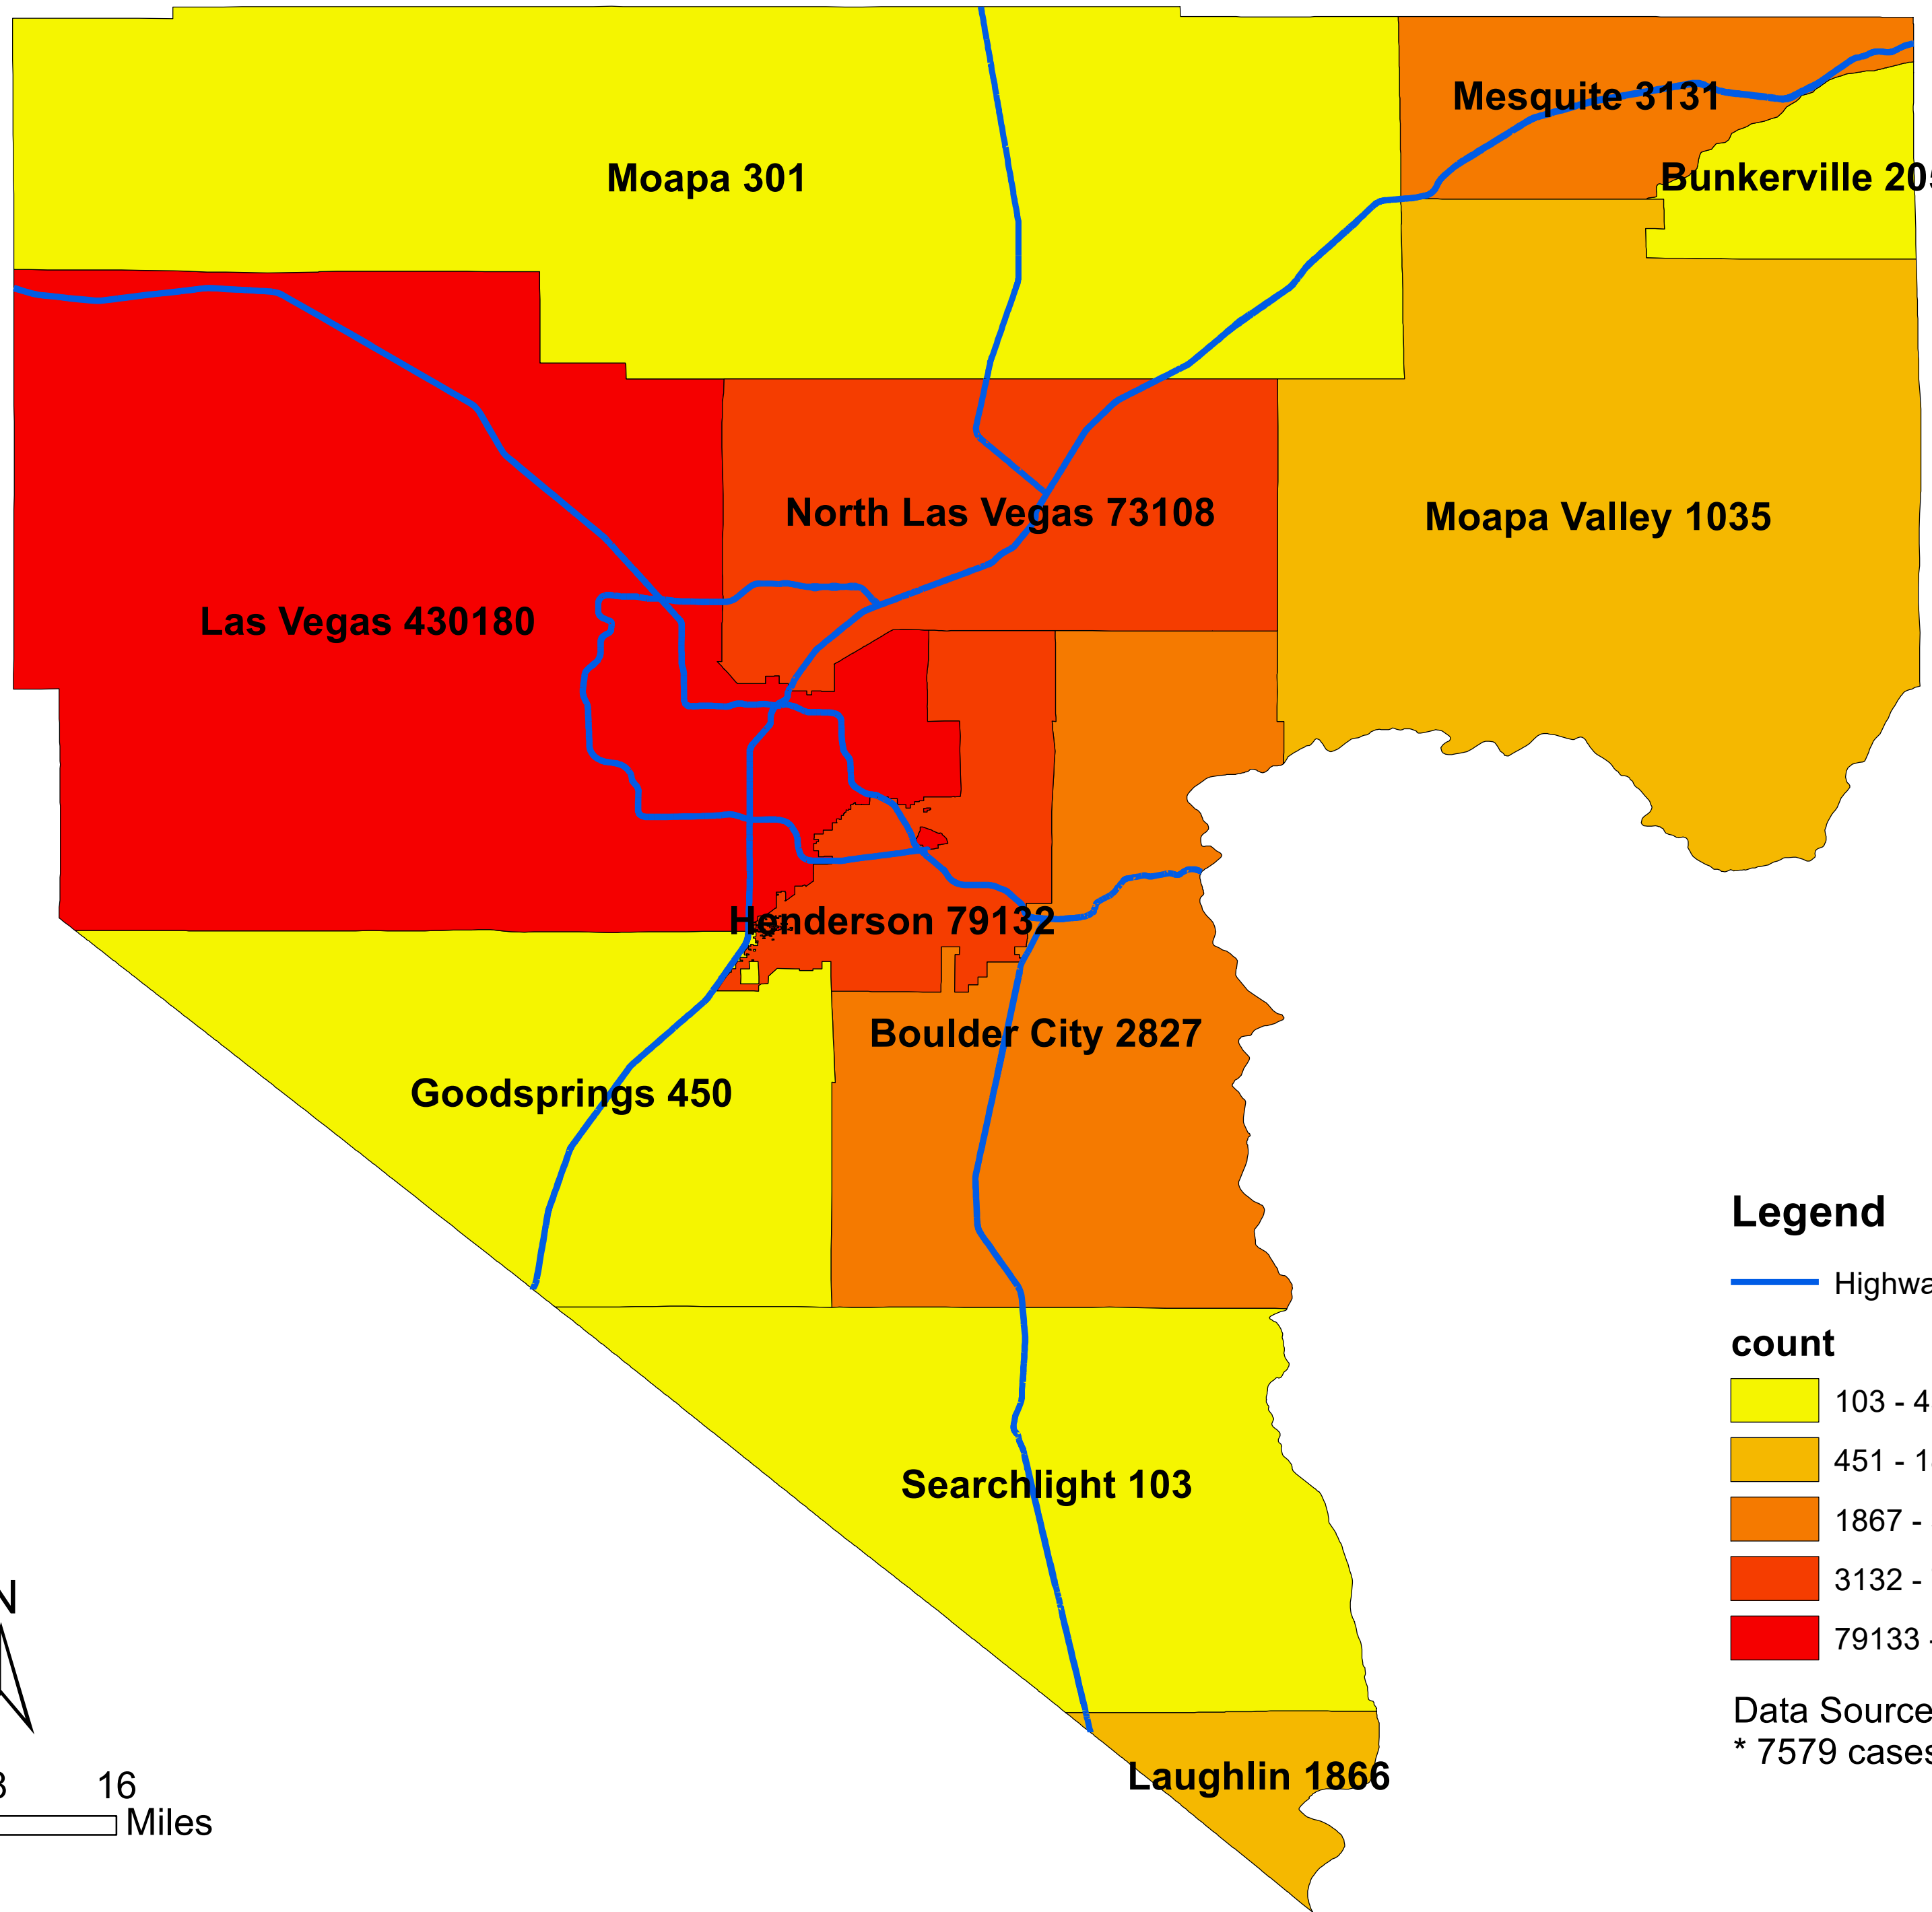

# Number of COVID-19 cases by city in Clark county (04.03.2023)

## Legend

— Highway

### count

Data Source: SNHD

\* 7579 cases without city information

0 4 8 16 Miles