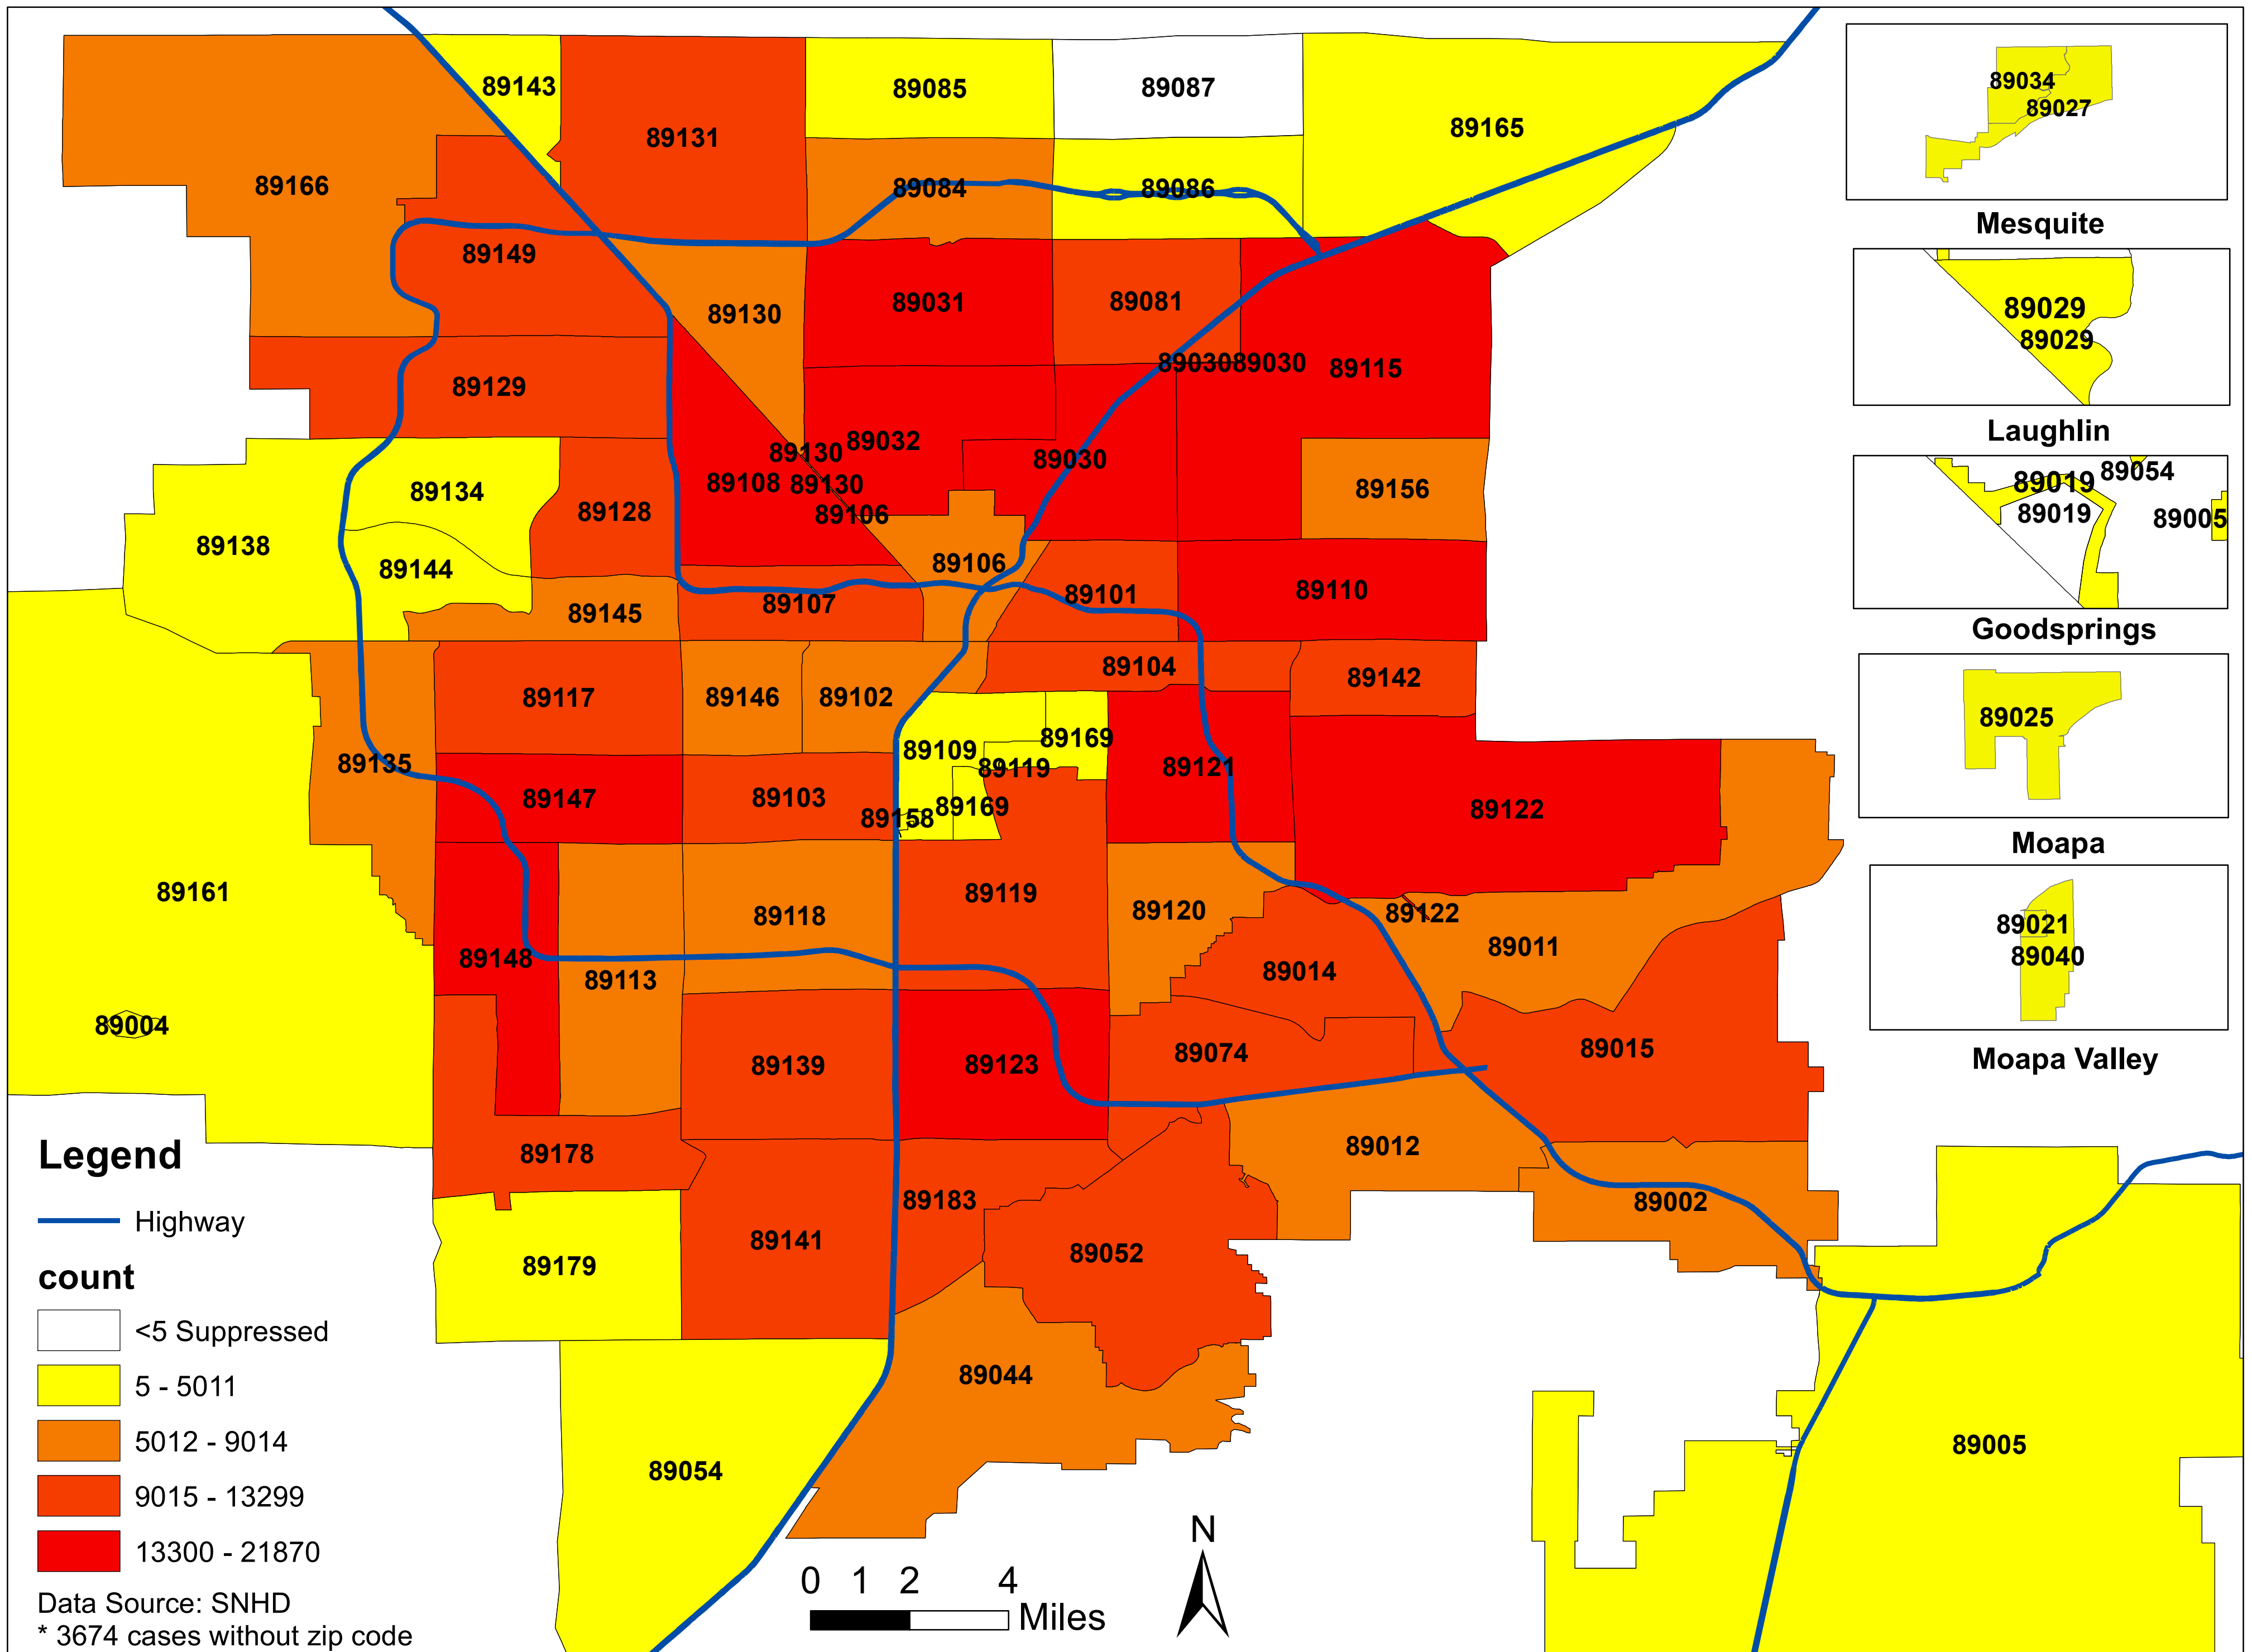

# Number of COVID-19 cases by zip code in Clark county (09.26.2022)

**Note: More than 5 cases reported from 89124**