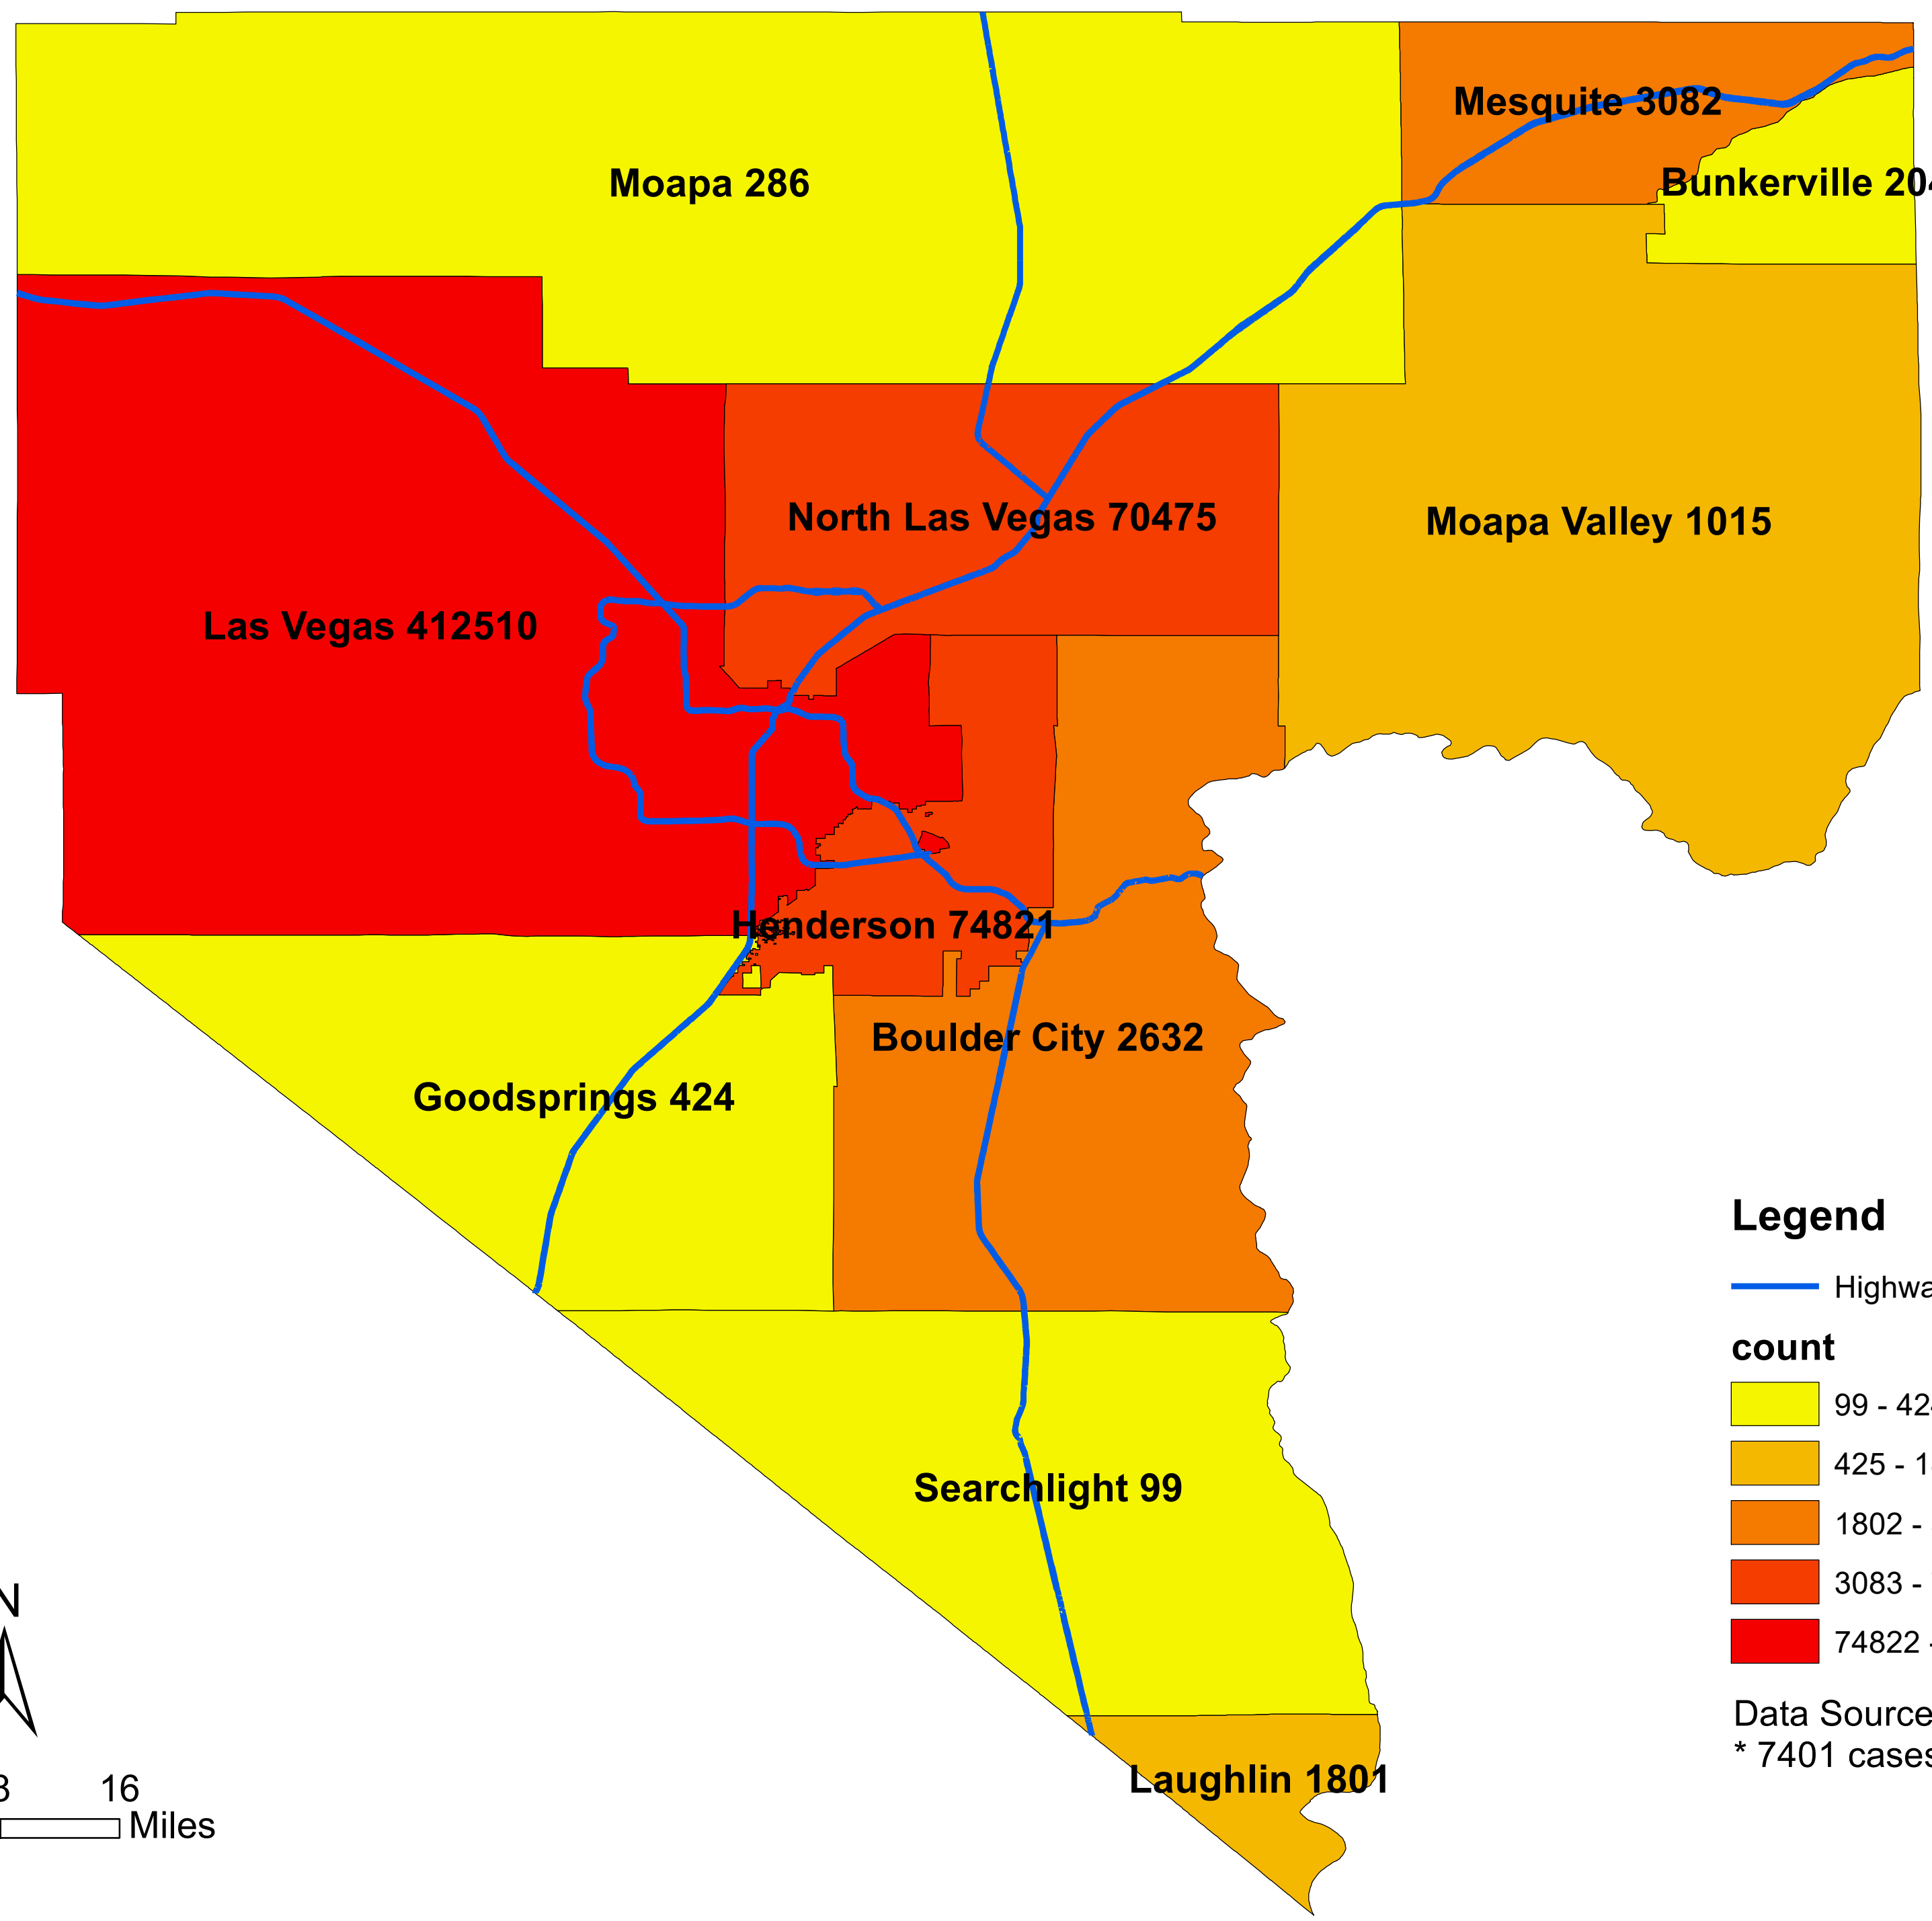

Number of COVID-19 cases by city in Clark county (09.26.2022)

Legend

— Highway

count

- 99 - 424
- 425 - 1801
- 1802 - 3082
- 3083 - 74821
- 74822 - 412510

Data Source: SNHD
* 7401 cases without city information