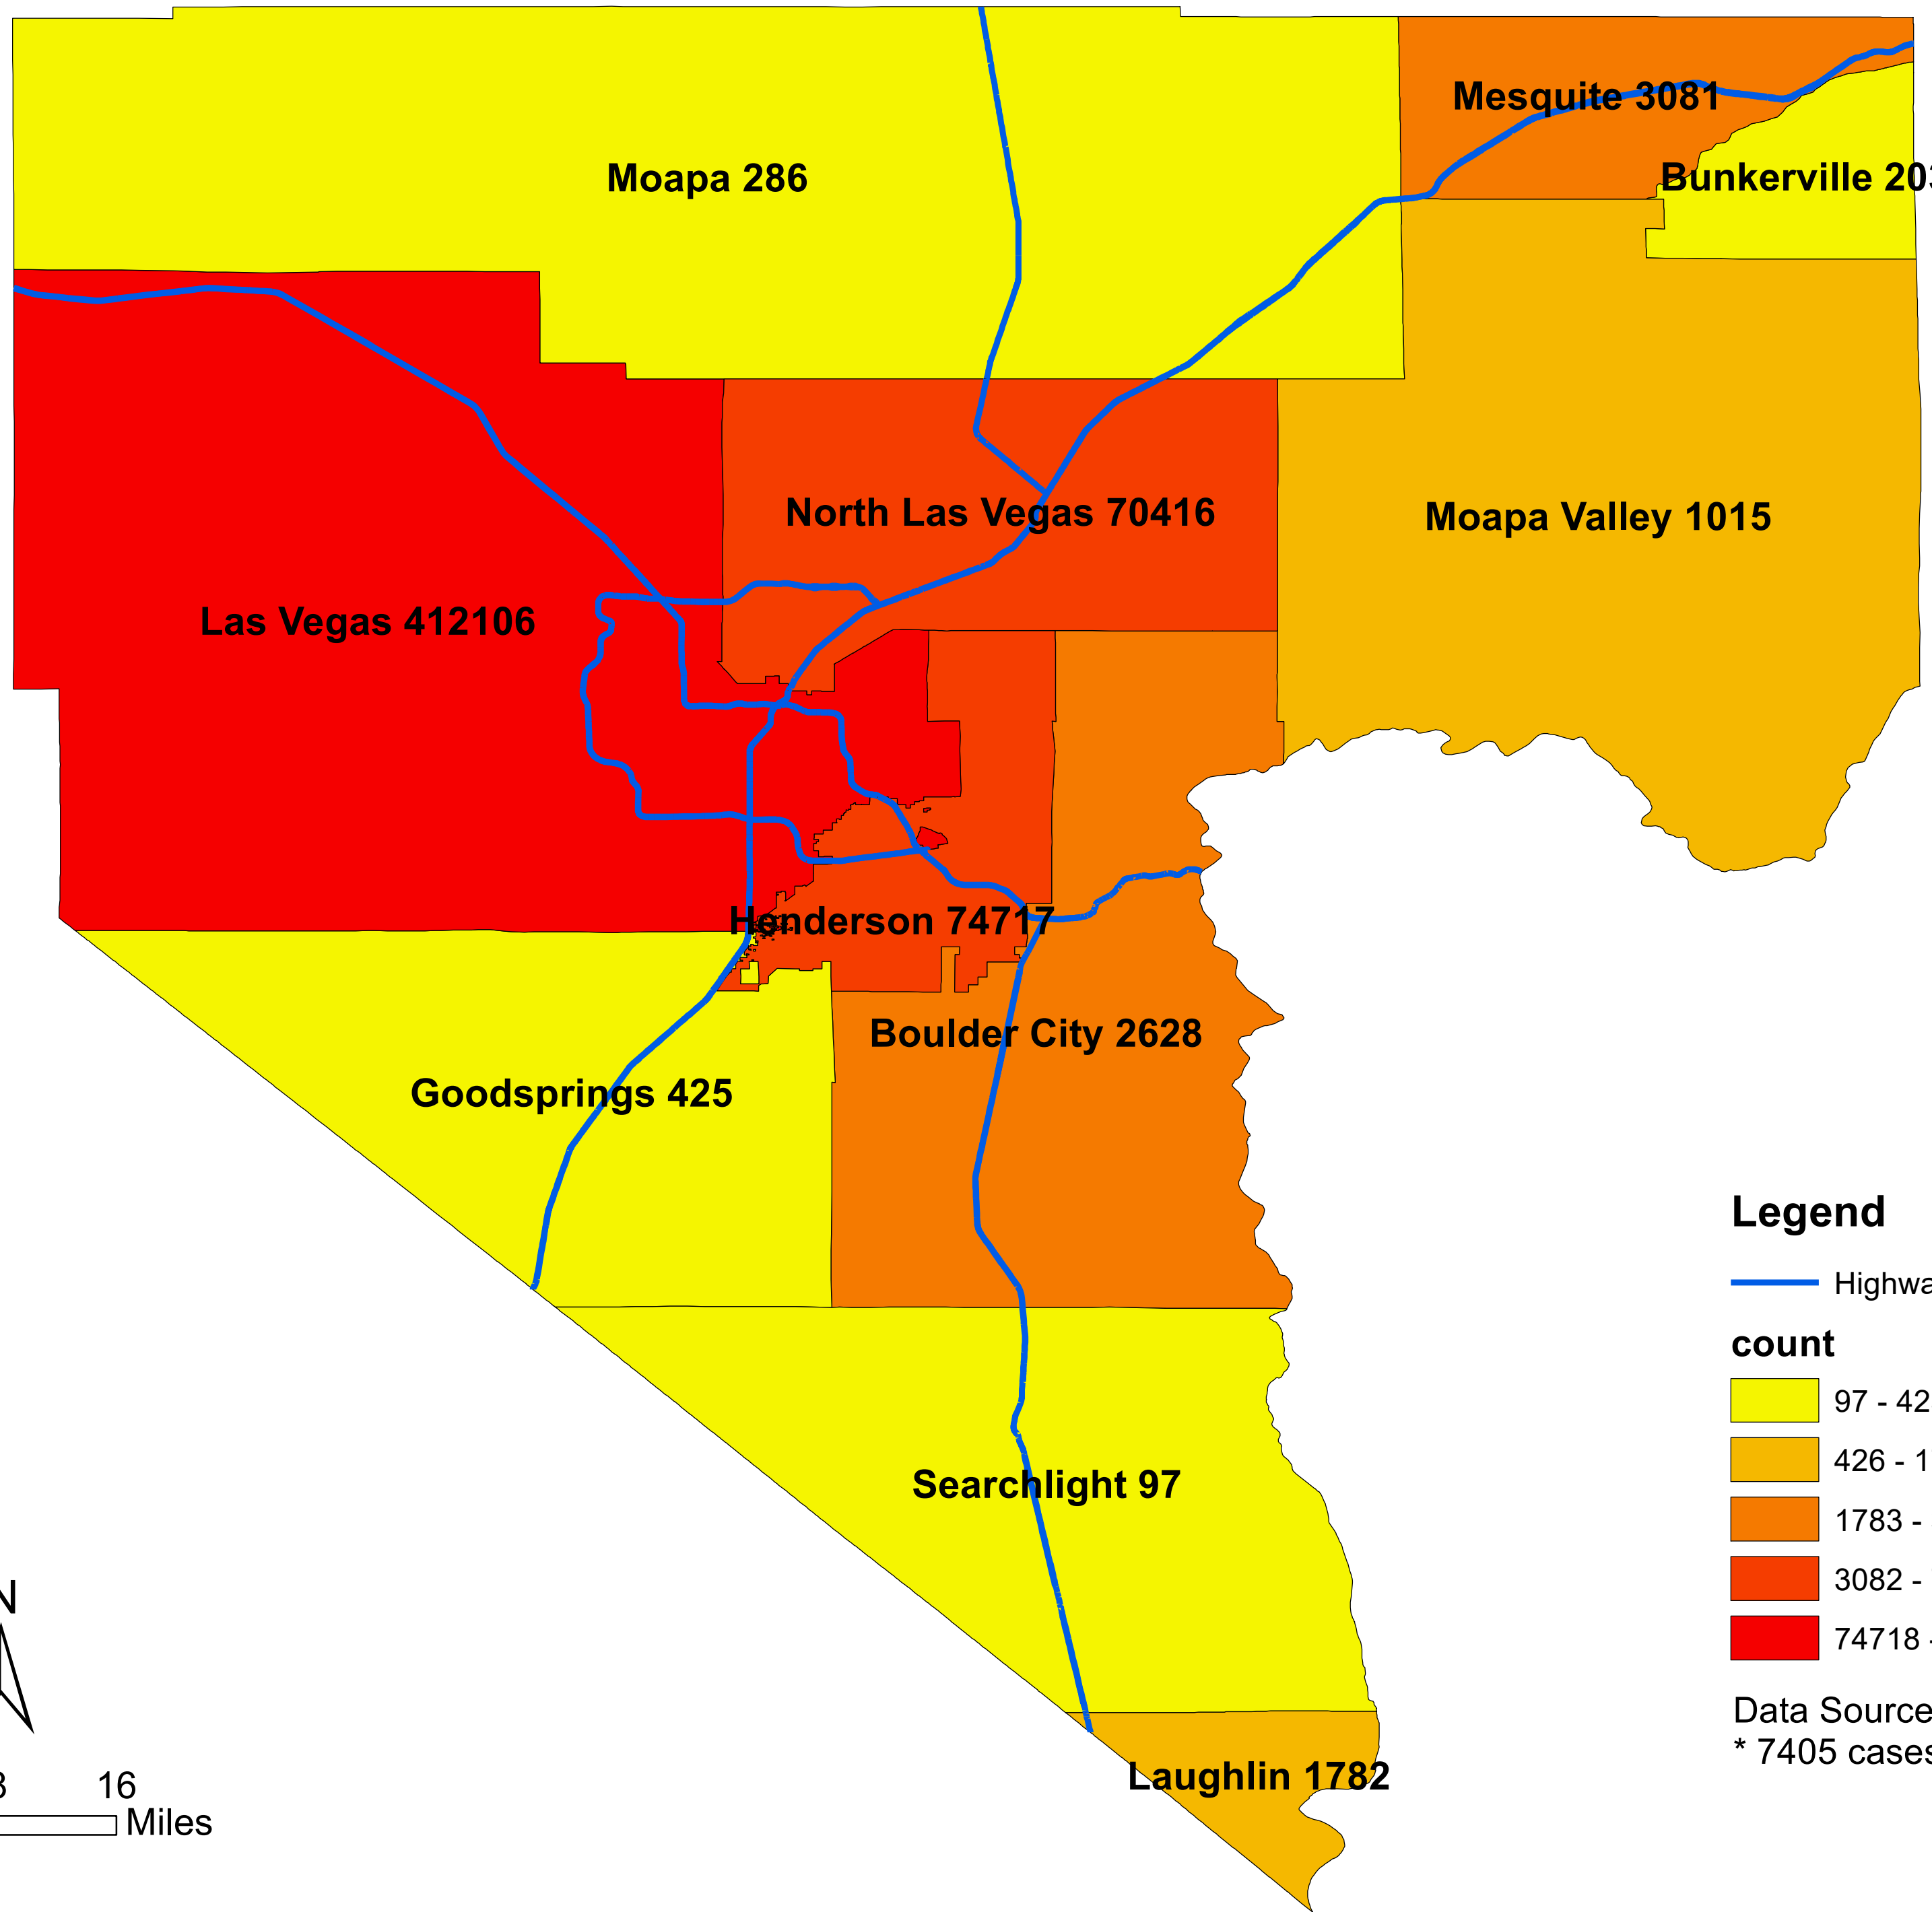

Number of COVID-19 cases by city in Clark county (09.19.2022)

Legend

— Highway

count

- 97 - 425
- 426 - 1782
- 1783 - 3081
- 3082 - 74717
- 74718 - 412106

Data Source: SNHD

* 7405 cases without city information

0 4 8 16 Miles