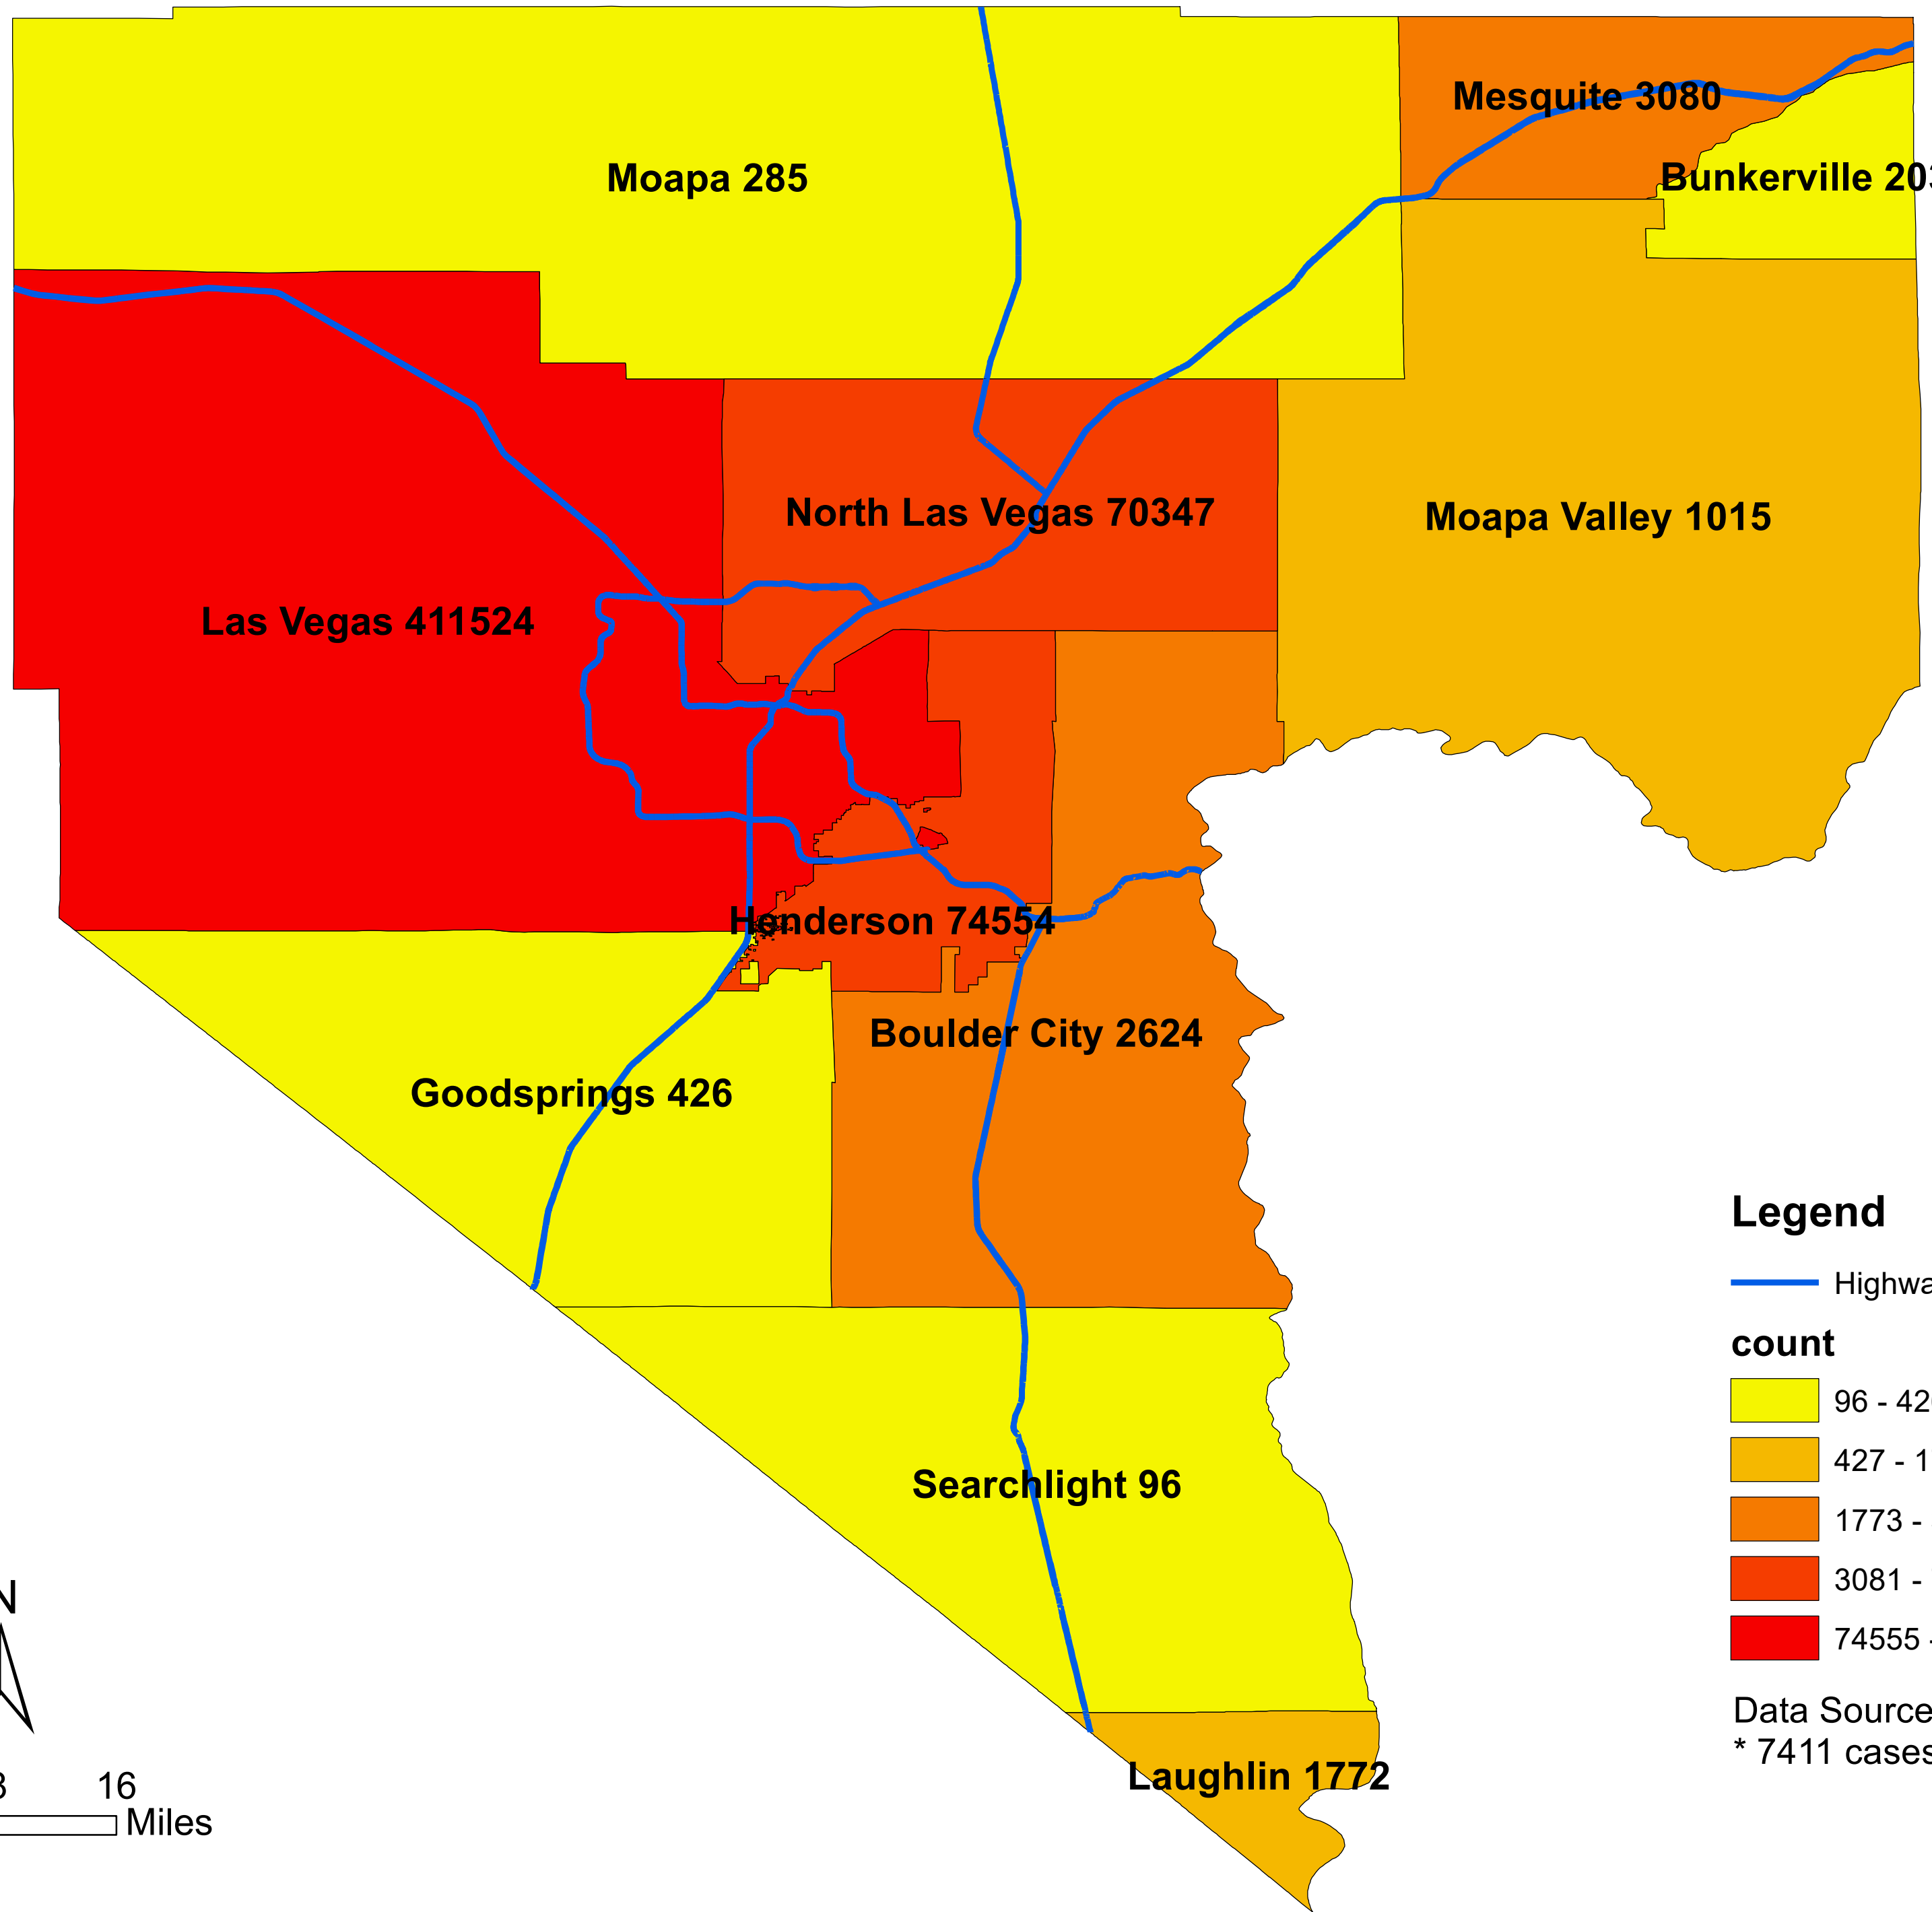

Number of COVID-19 cases by city in Clark county (09.12.2022)

Legend

— Highway

count

- 96 - 426
- 427 - 1772
- 1773 - 3080
- 3081 - 74554
- 74555 - 411524

Data Source: SNHD

* 7411 cases without city information

0 4 8 16 Miles