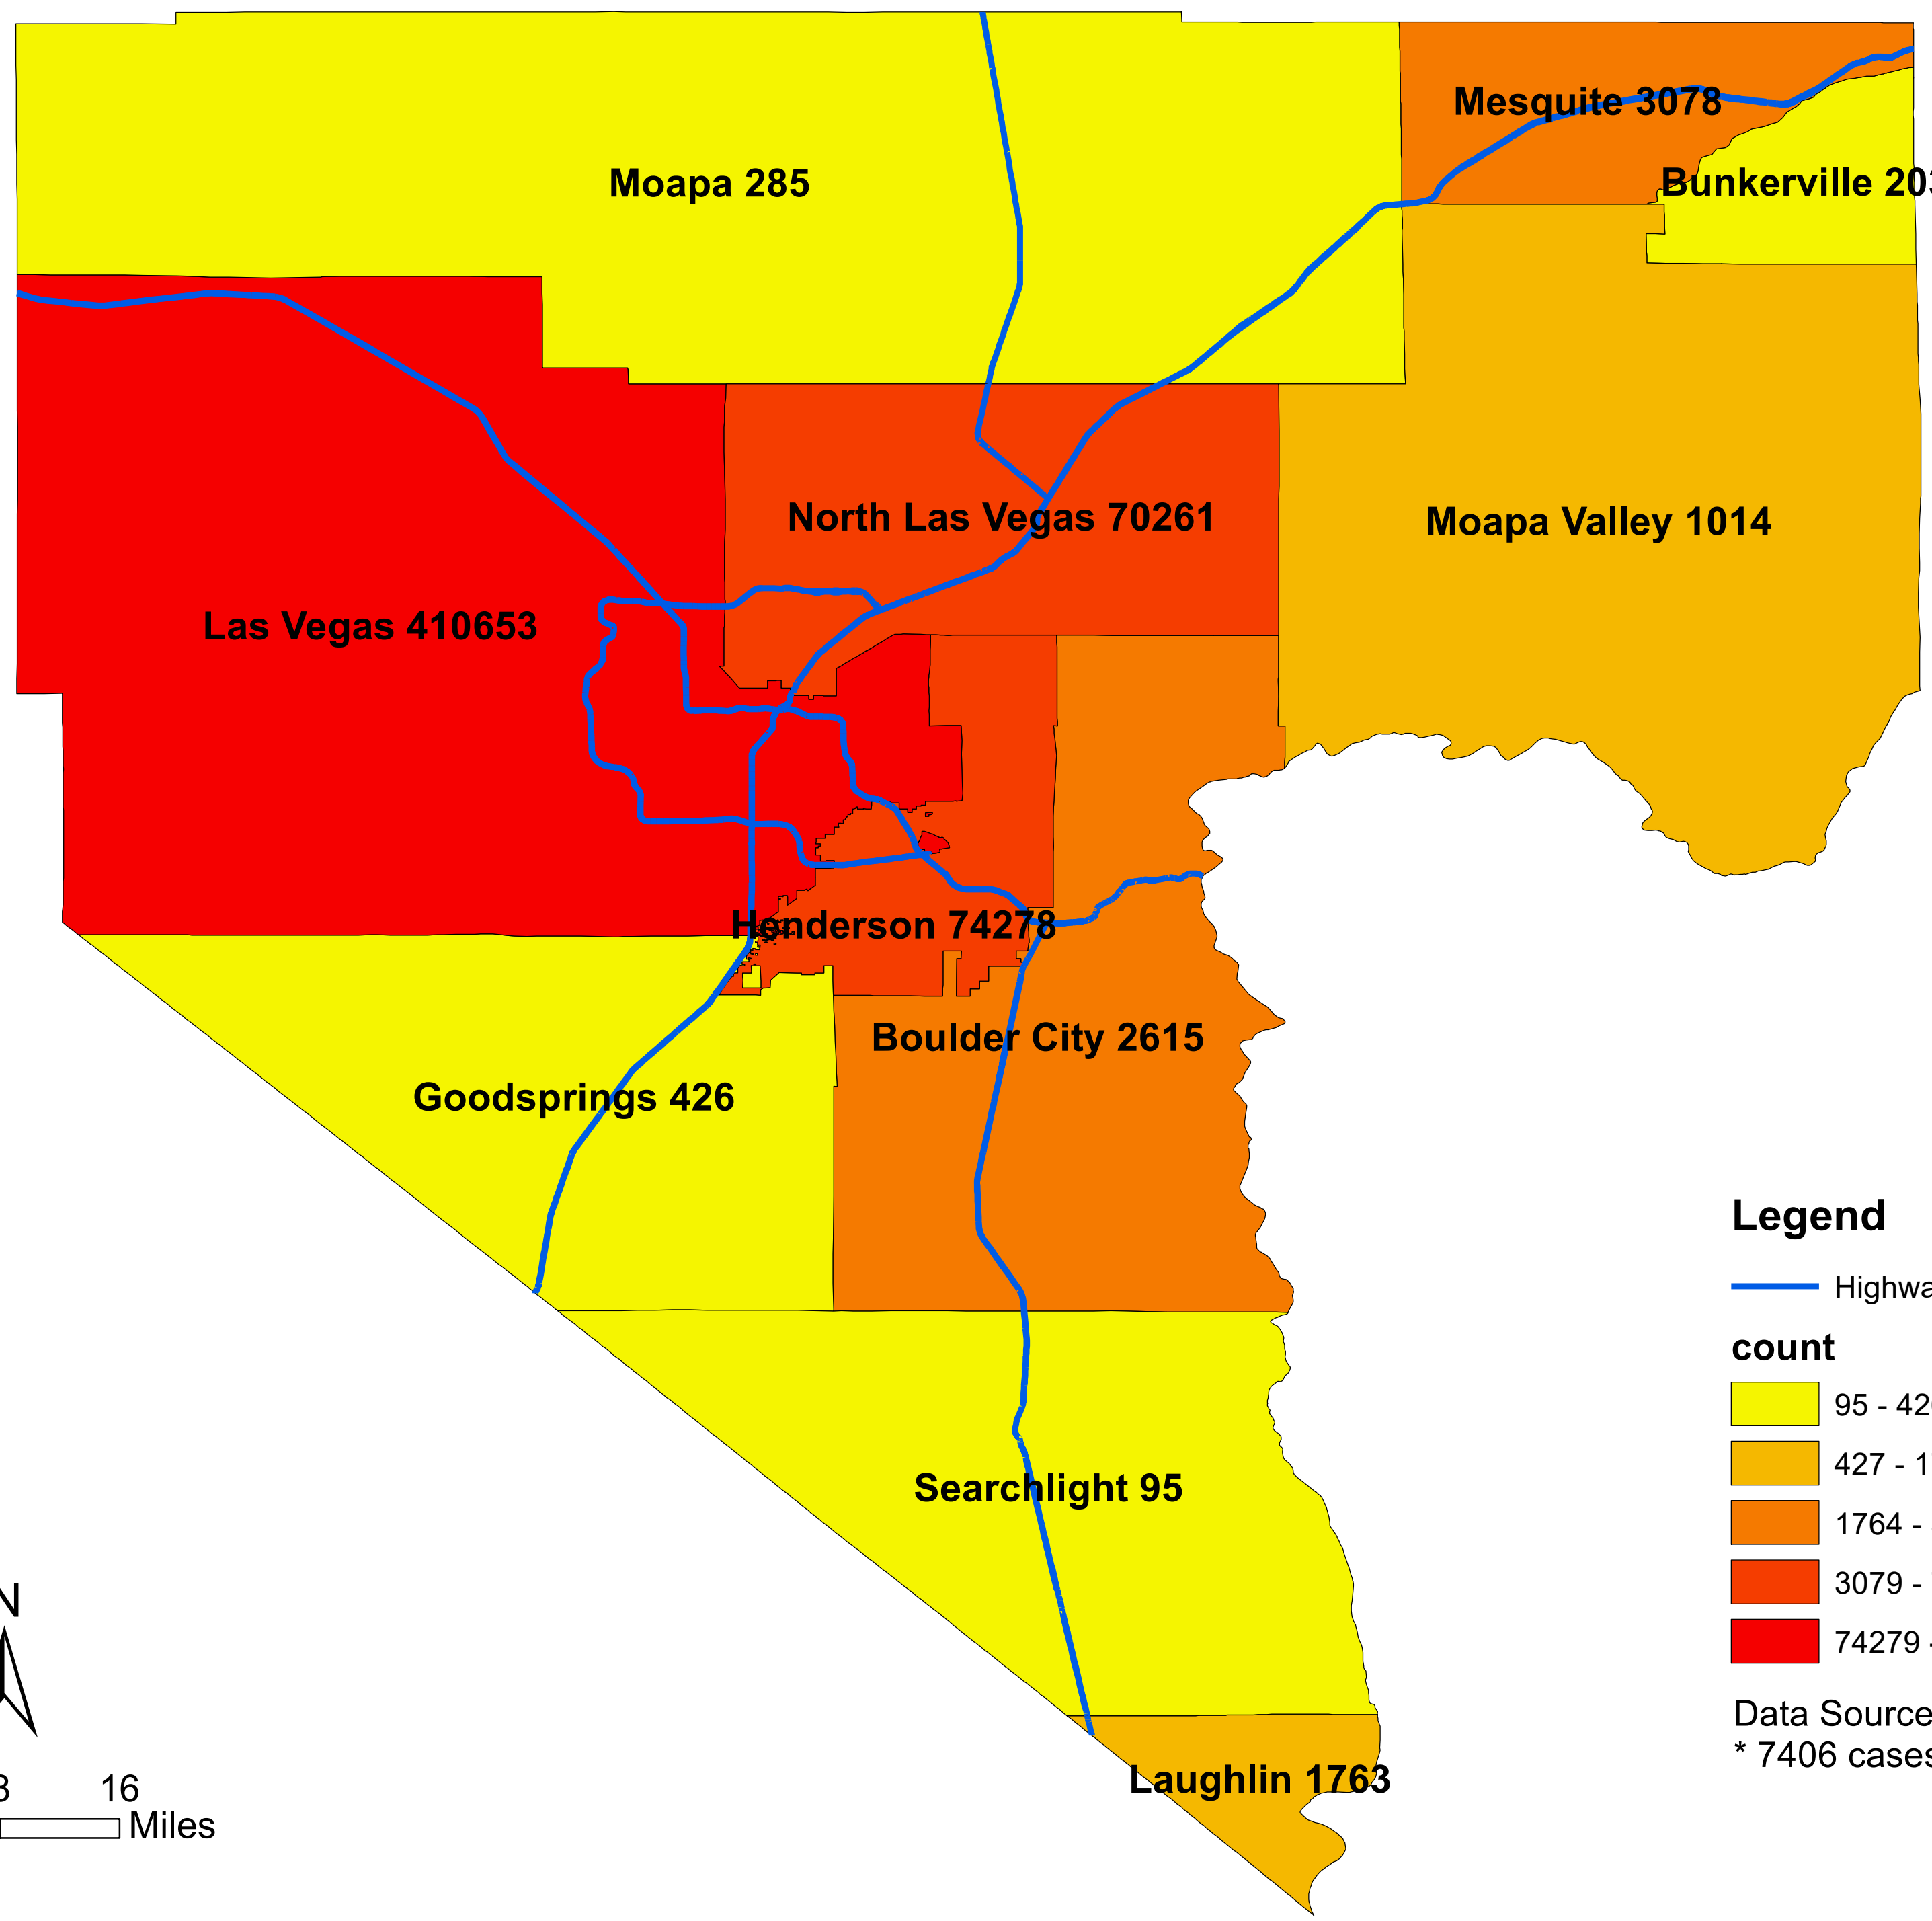

Number of COVID-19 cases by city in Clark county (09.05.2022)

Legend

— Highway

count

- 95 - 426
- 427 - 1763
- 1764 - 3078
- 3079 - 74278
- 74279 - 410653

Data Source: SNHD
* 7406 cases without city information