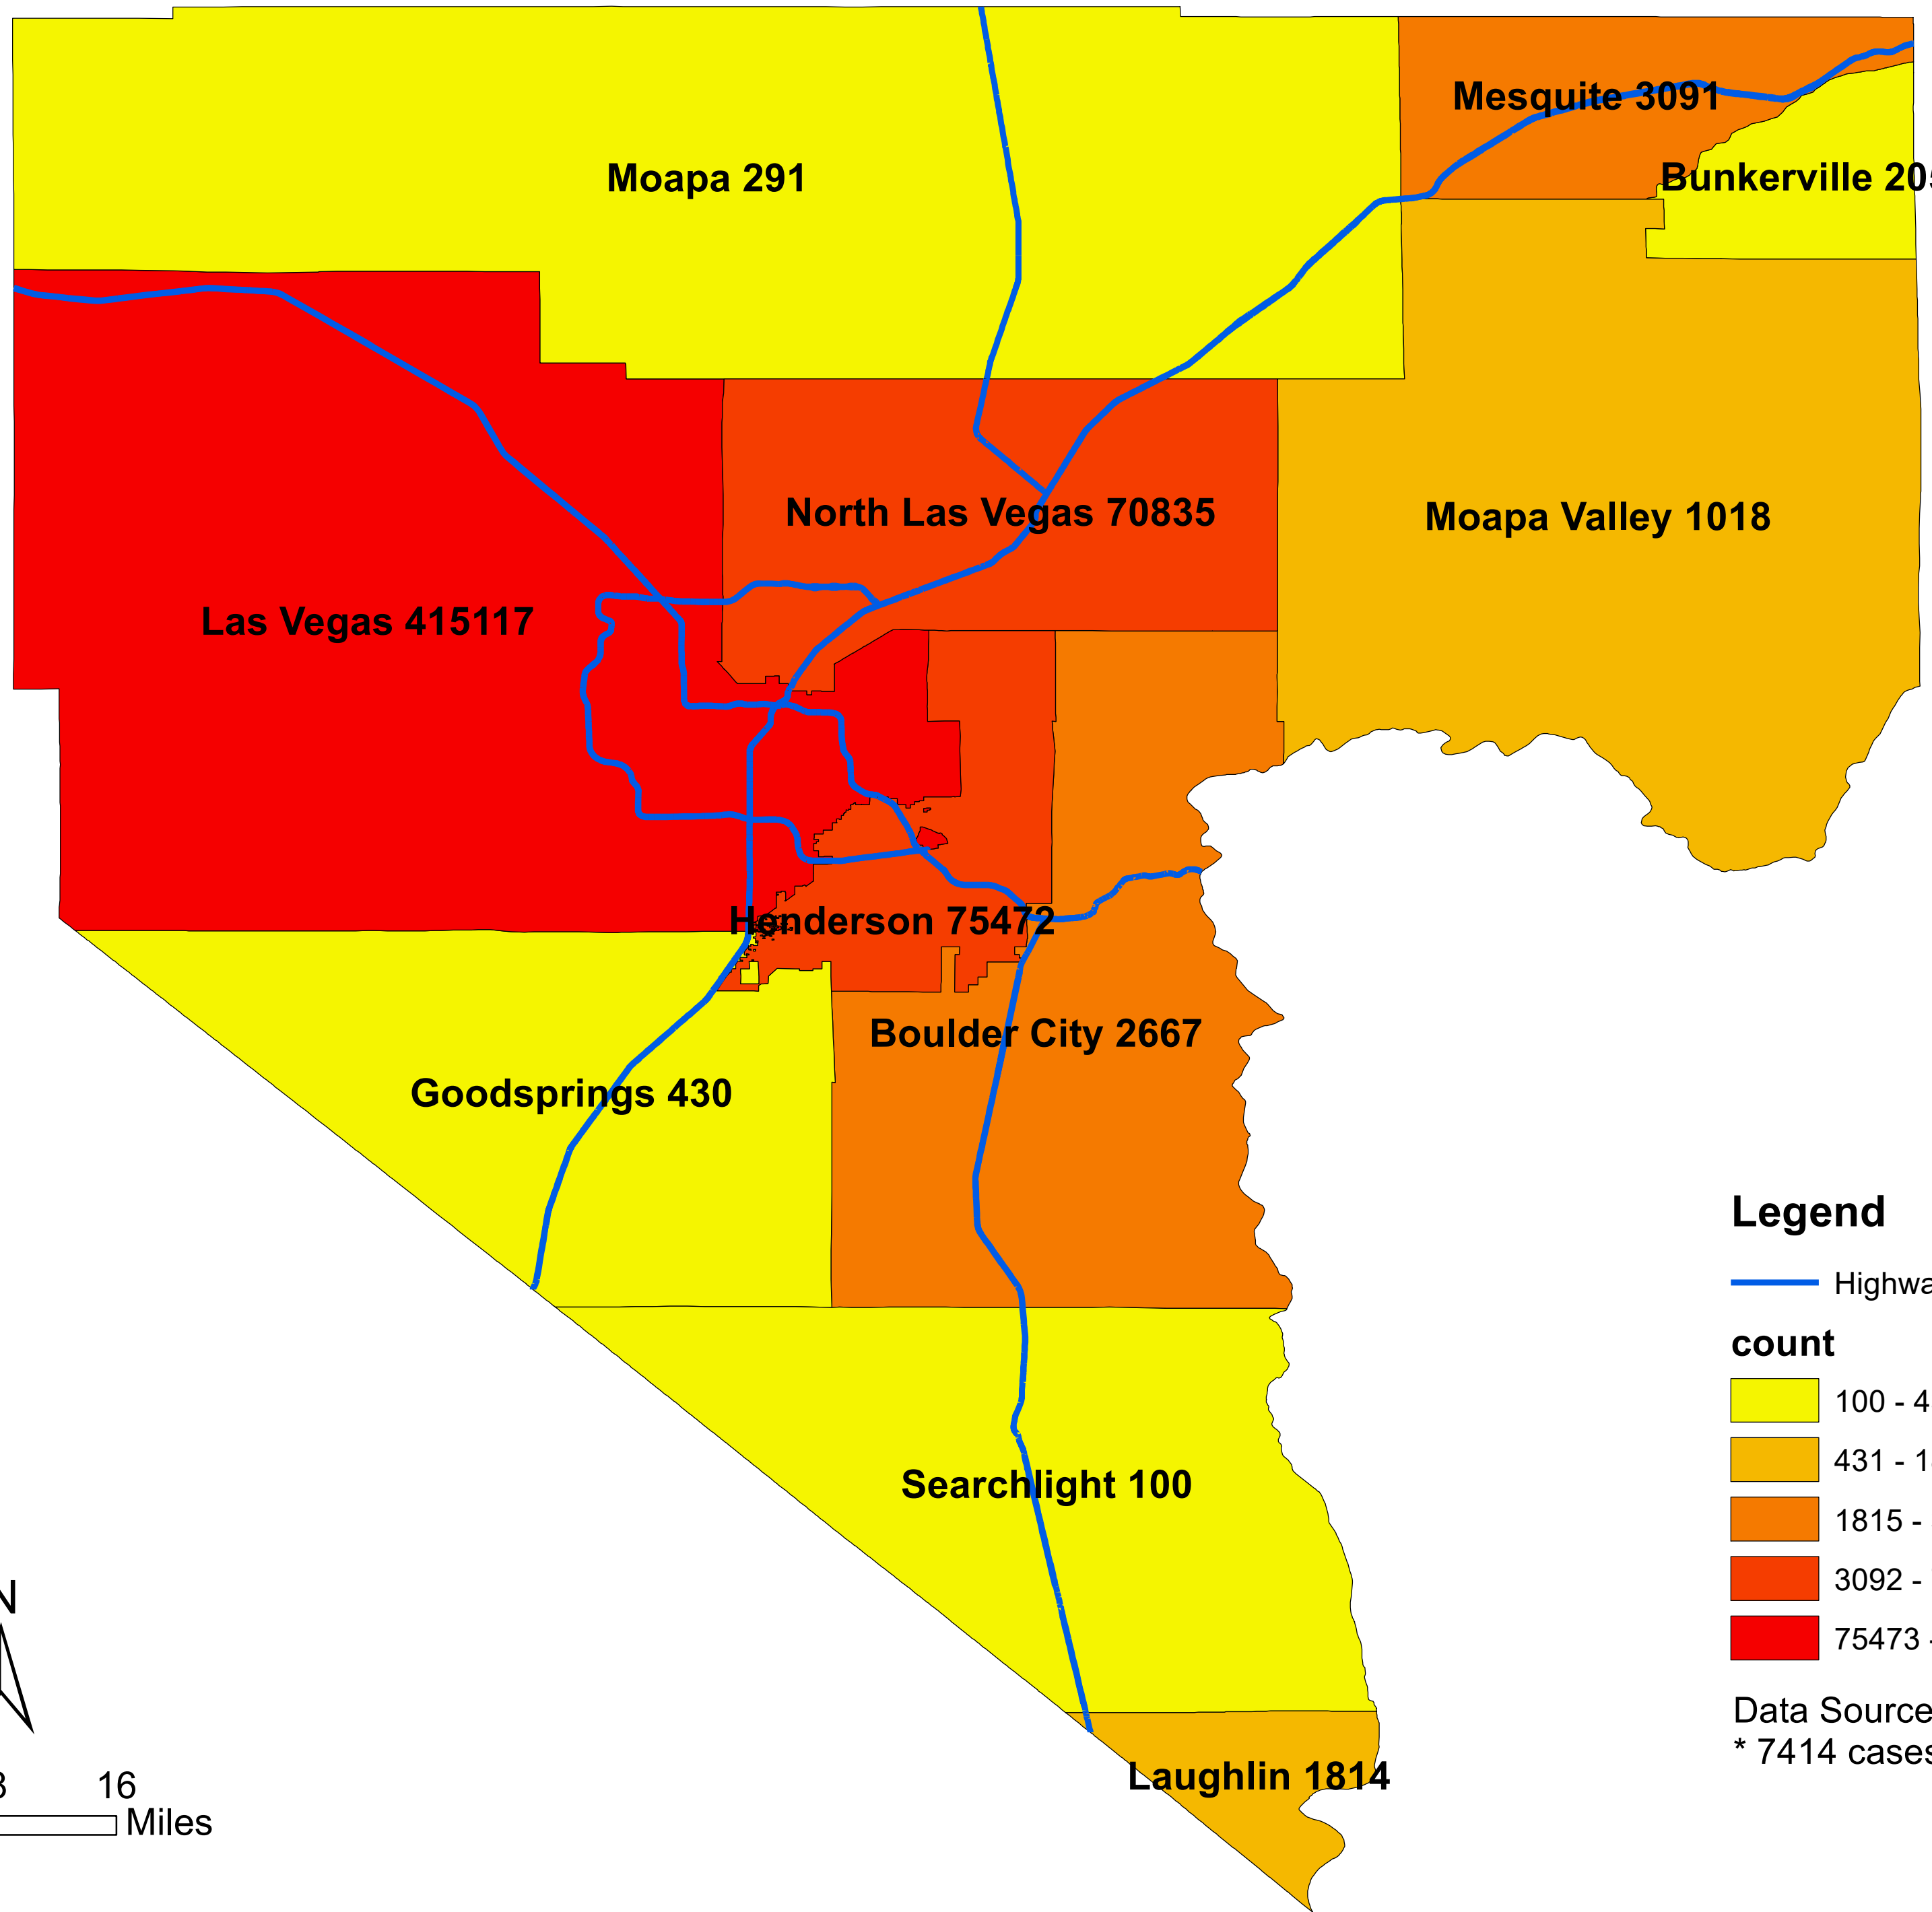

Number of COVID-19 cases by city in Clark county (10.31.2022)

Legend

— Highway

count

- 100 - 430
- 431 - 1814
- 1815 - 3091
- 3092 - 75472
- 75473 - 415117

Data Source: SNHD

* 7414 cases without city information

0 4 8 16 Miles