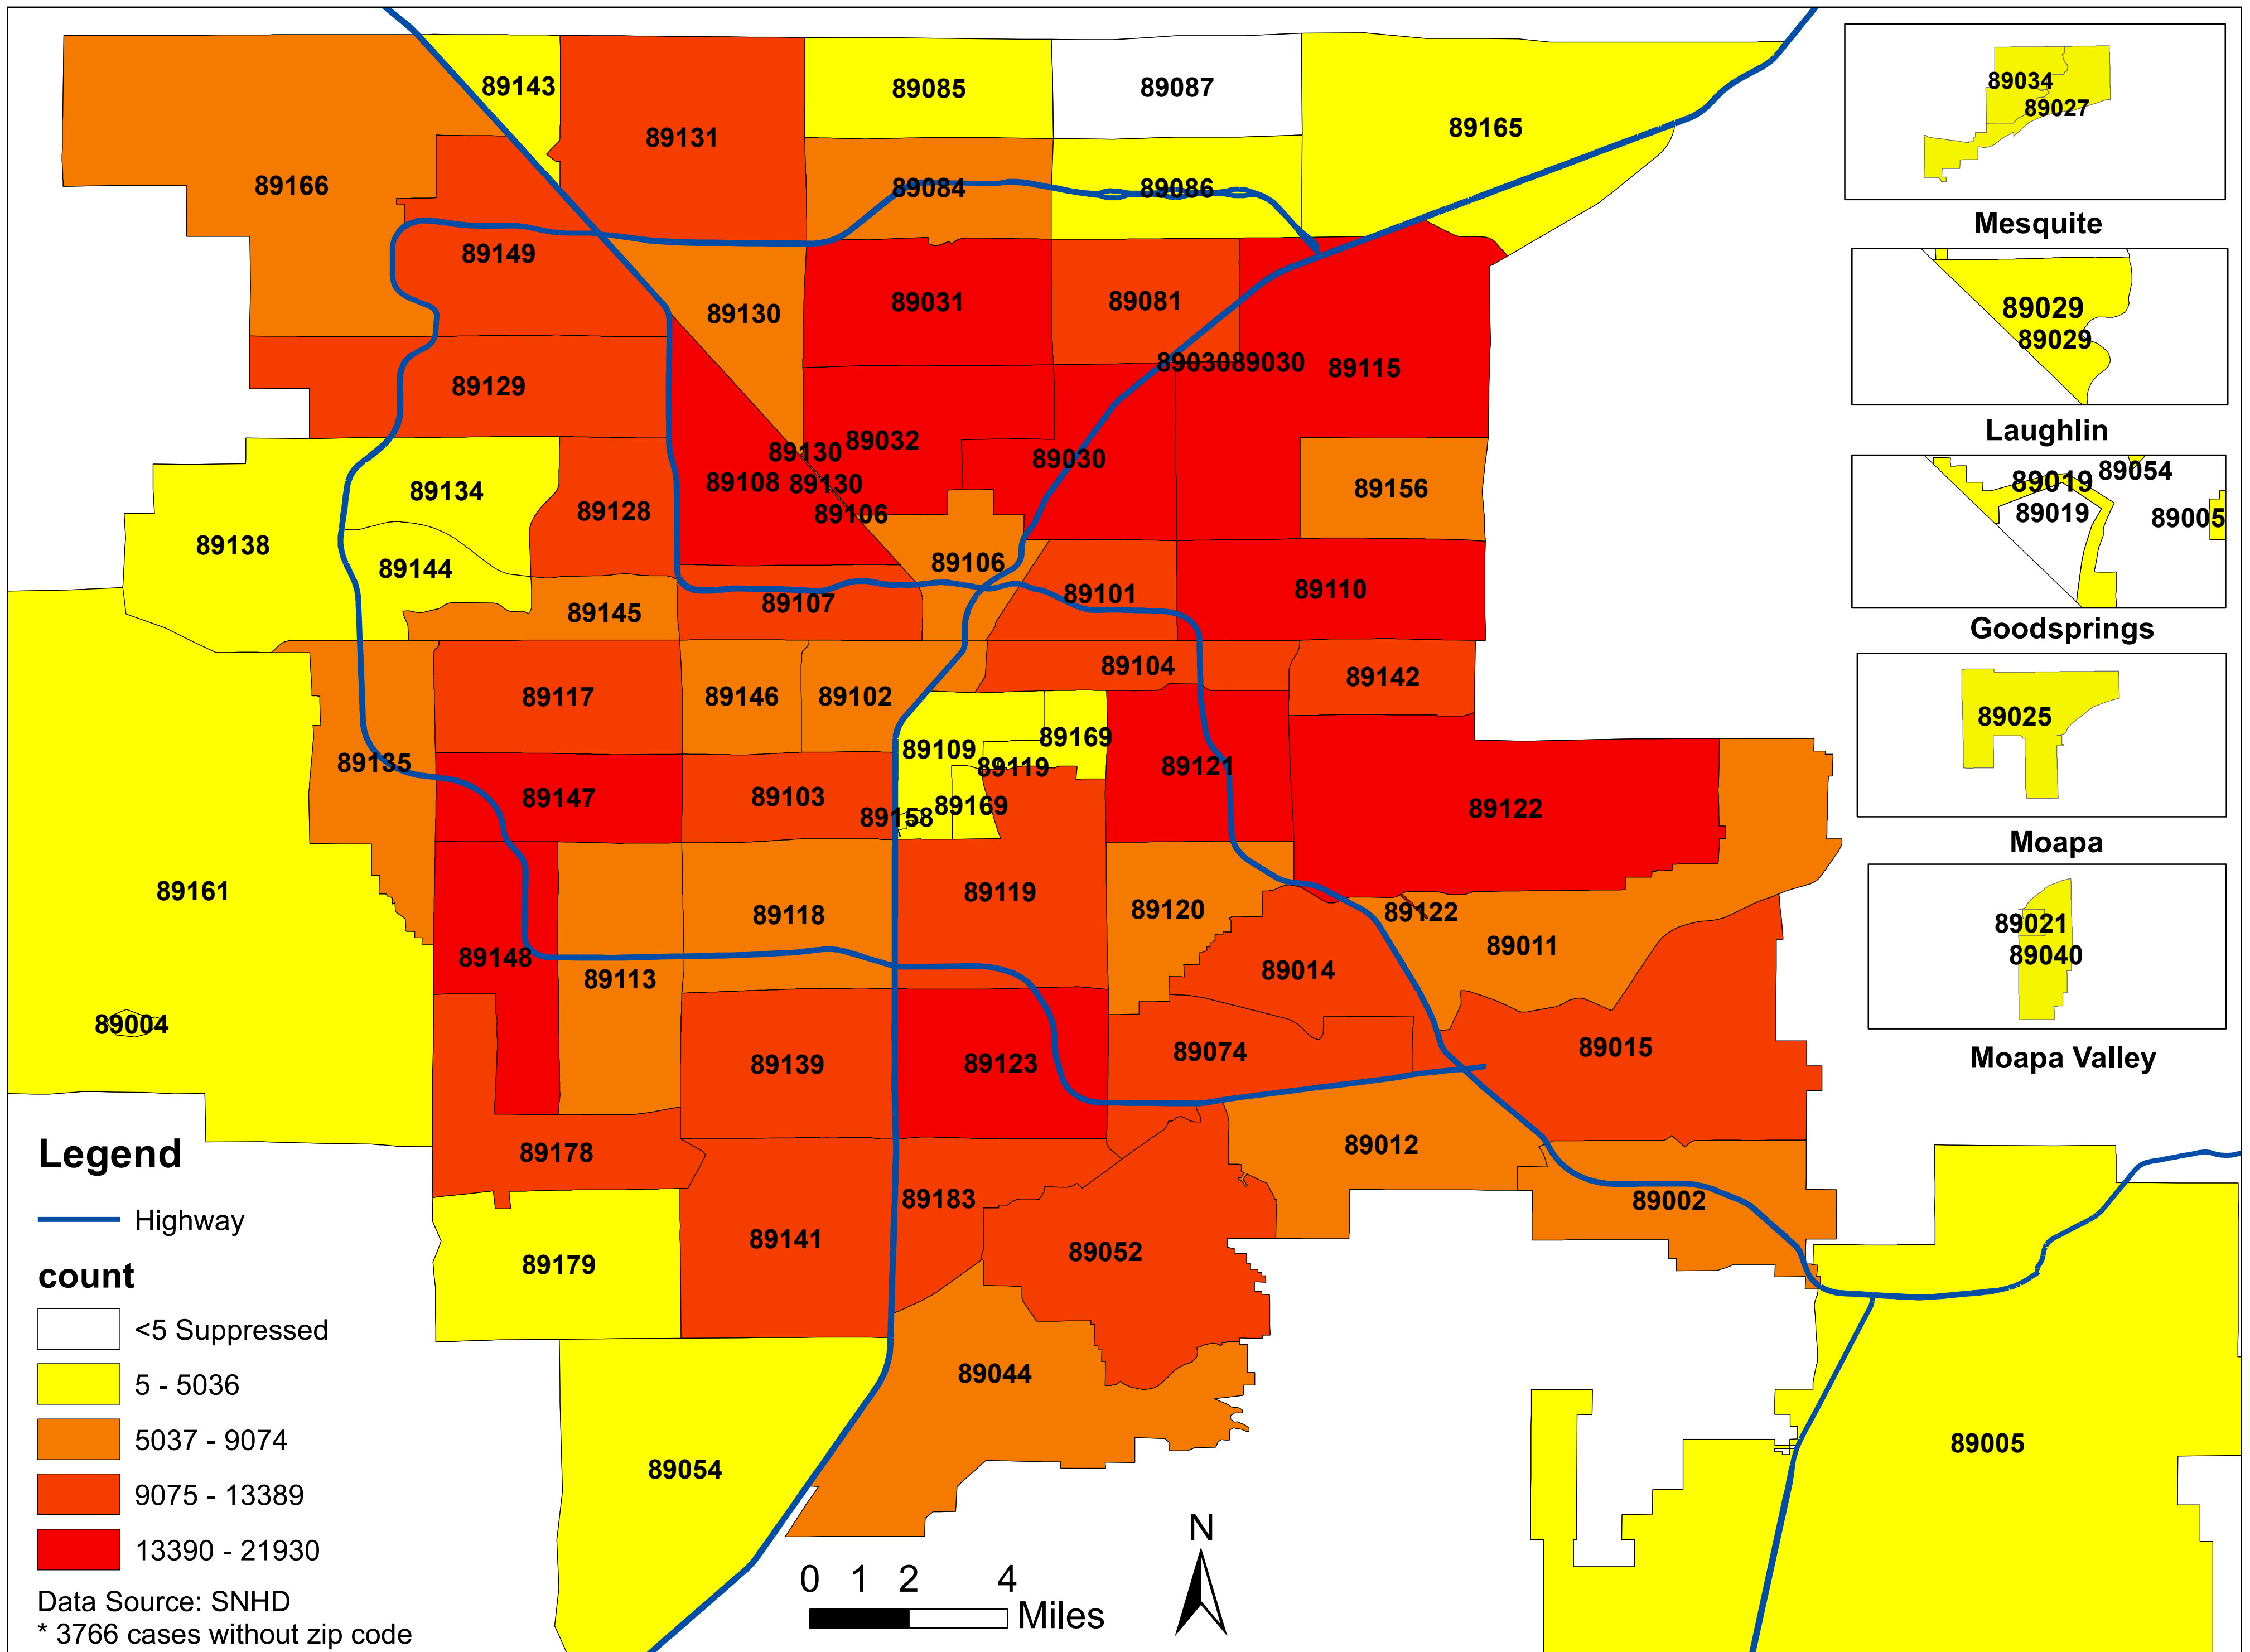

# Number of COVID-19 cases by zip code in Clark county (10.24.2022)

**Note: More than 5 cases reported from 89124**