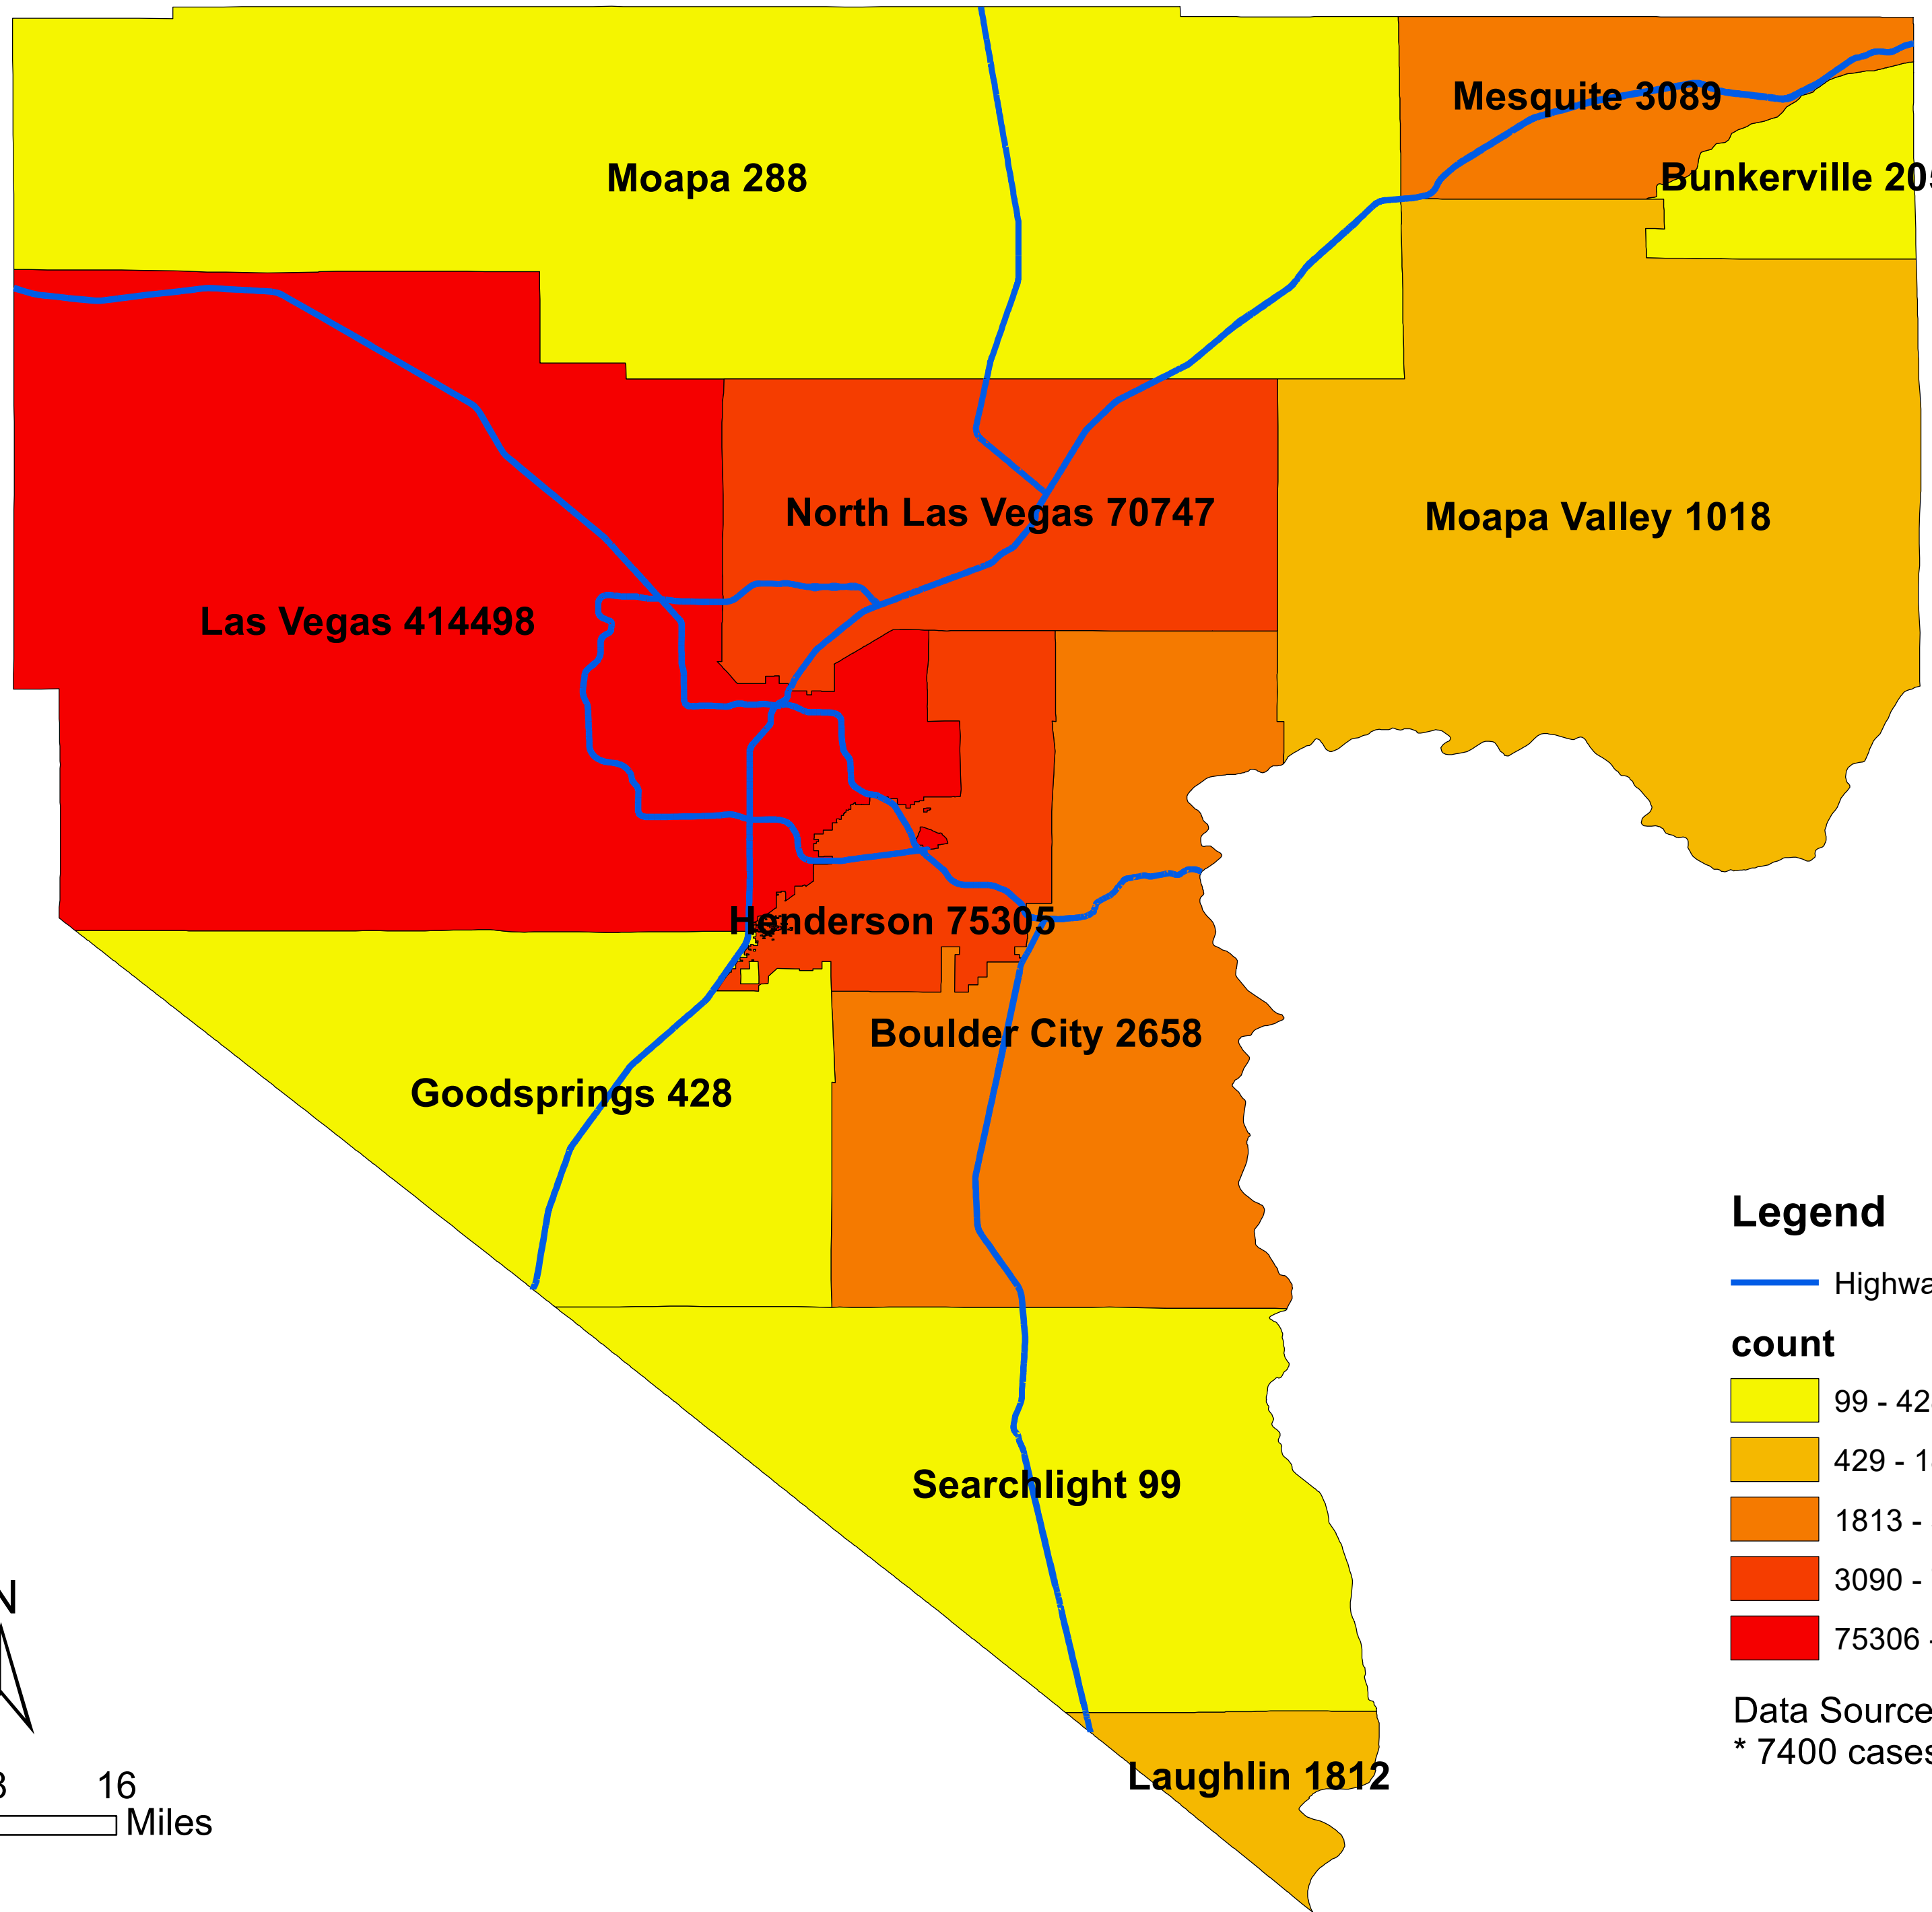

Number of COVID-19 cases by city in Clark county (10.24.2022)

Legend

— Highway

count

- 99 - 428
- 429 - 1812
- 1813 - 3089
- 3090 - 75305
- 75306 - 414498

Data Source: SNHD

* 7400 cases without city information

0 4 8 16 Miles