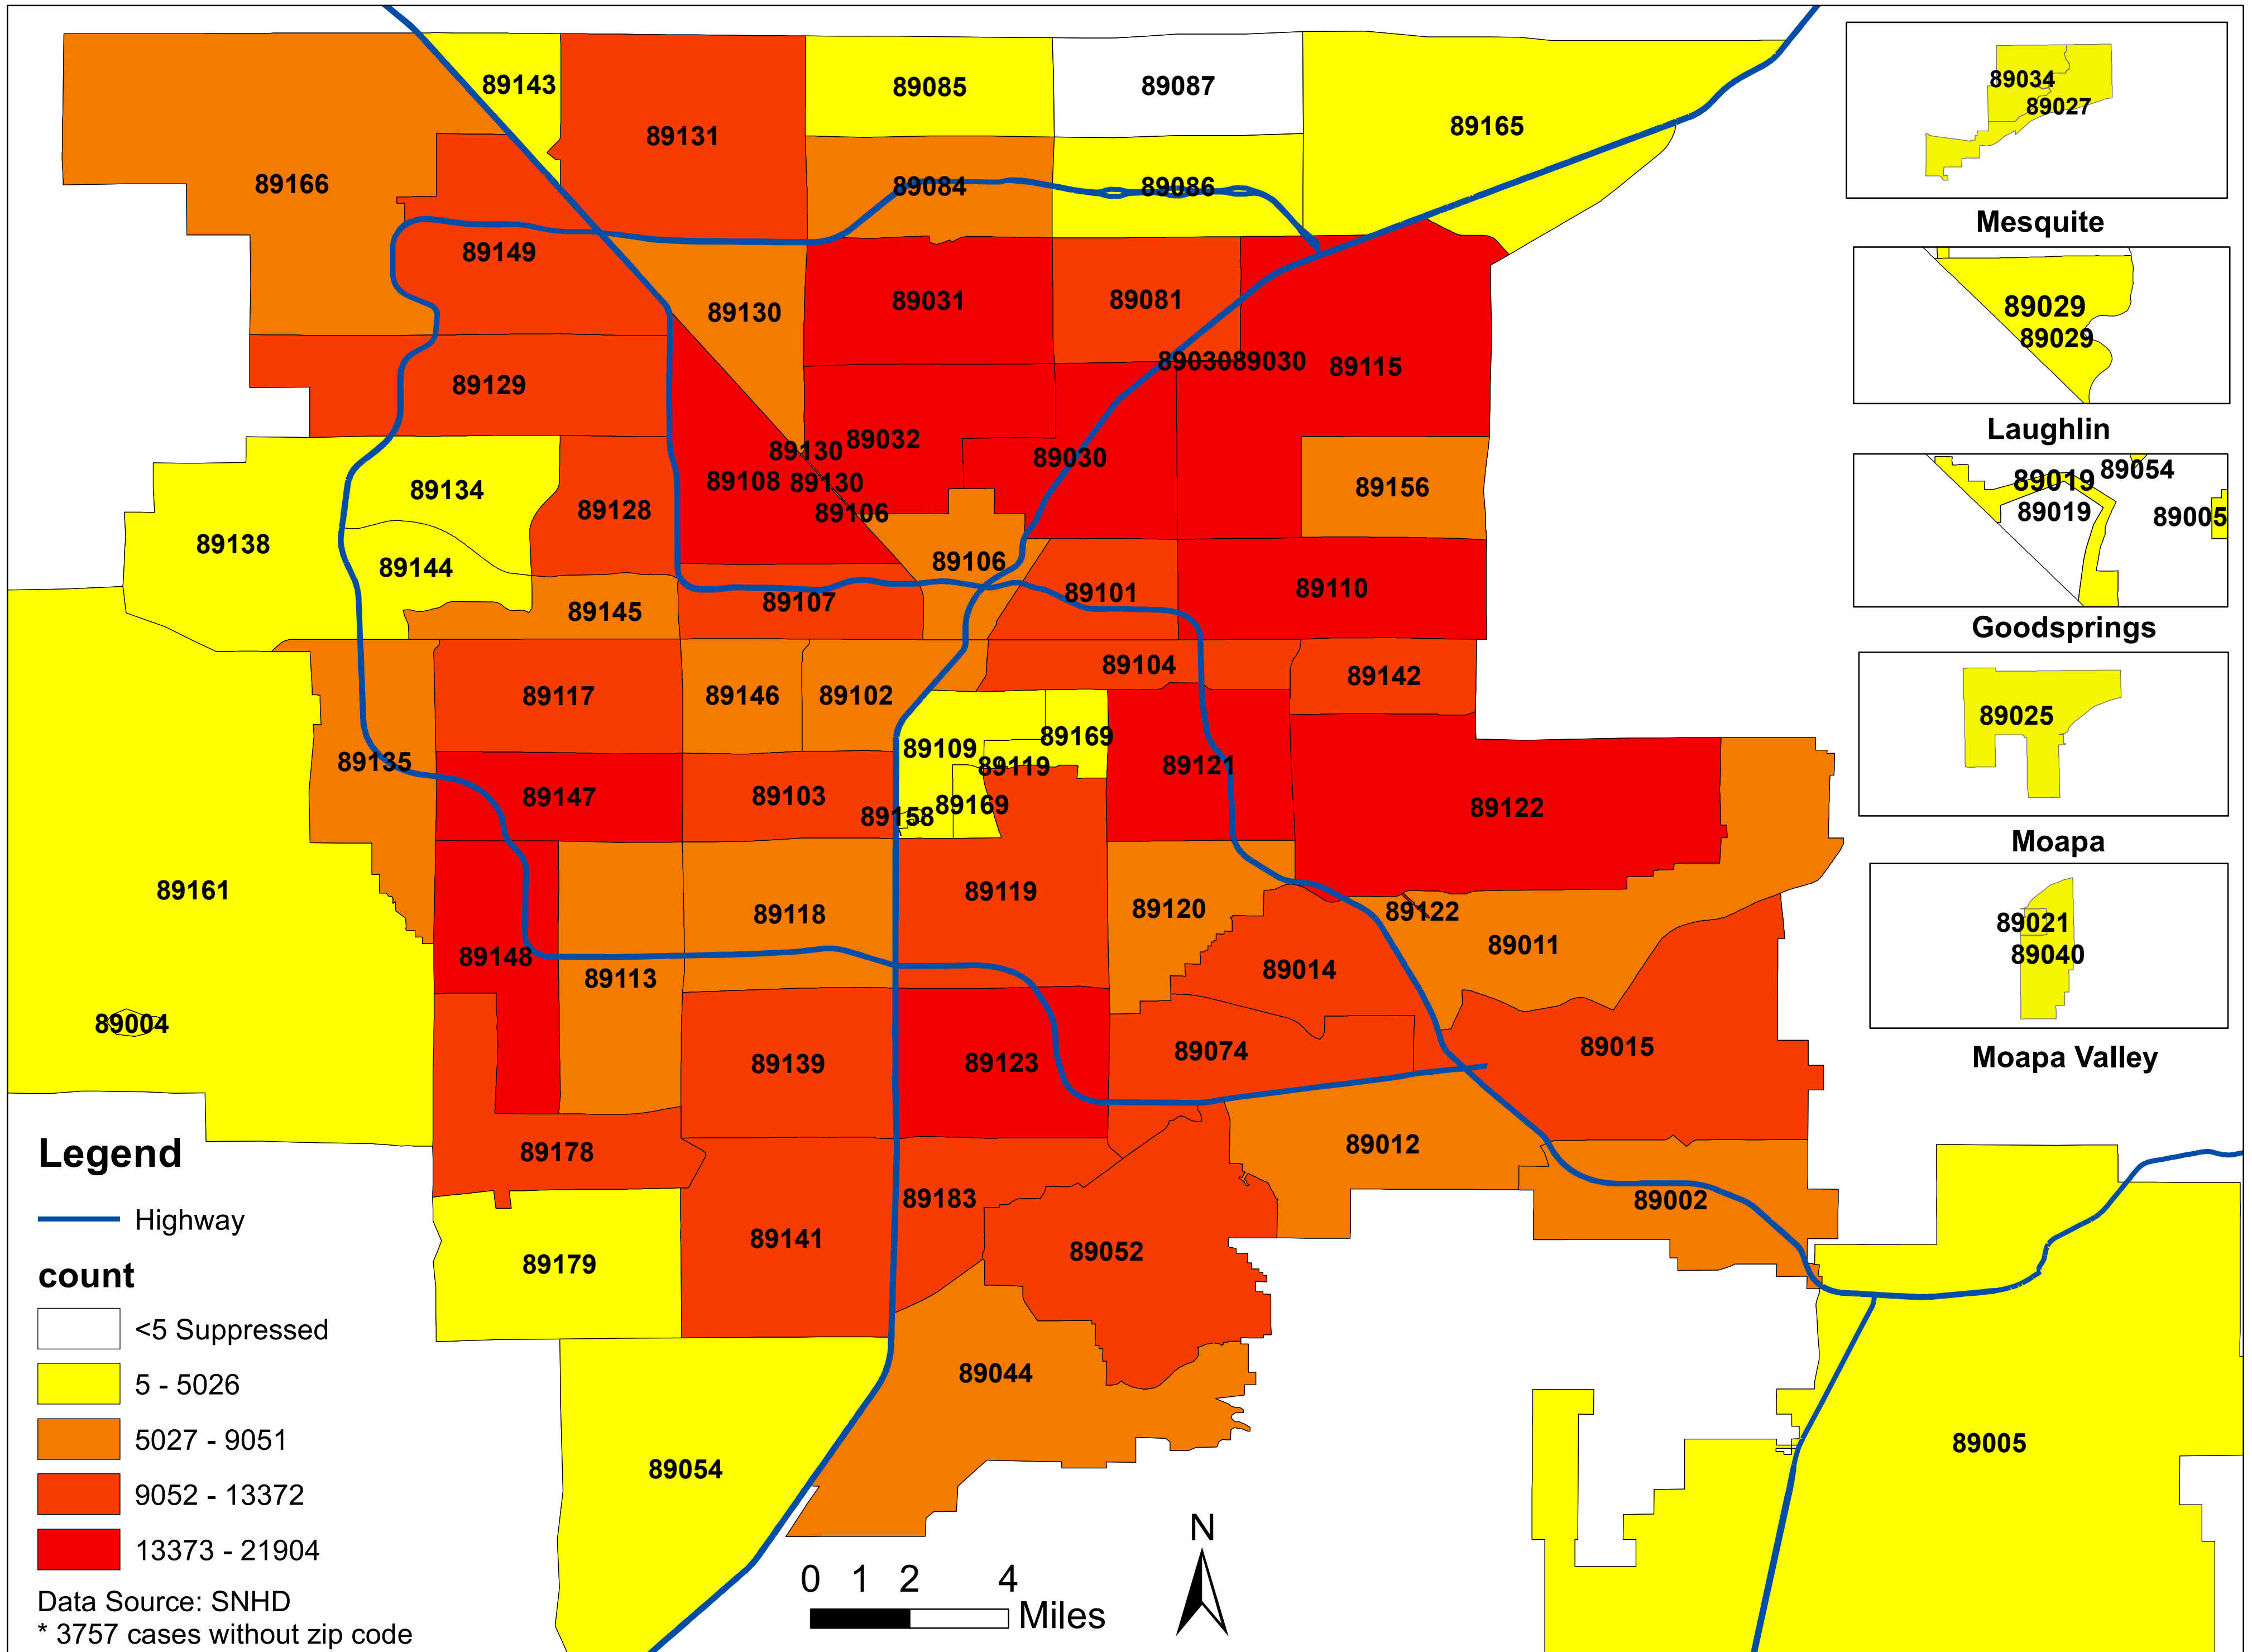

# Number of COVID-19 cases by zip code in Clark county (10.17.2022)

**Note: More than 5 cases reported from 89124**