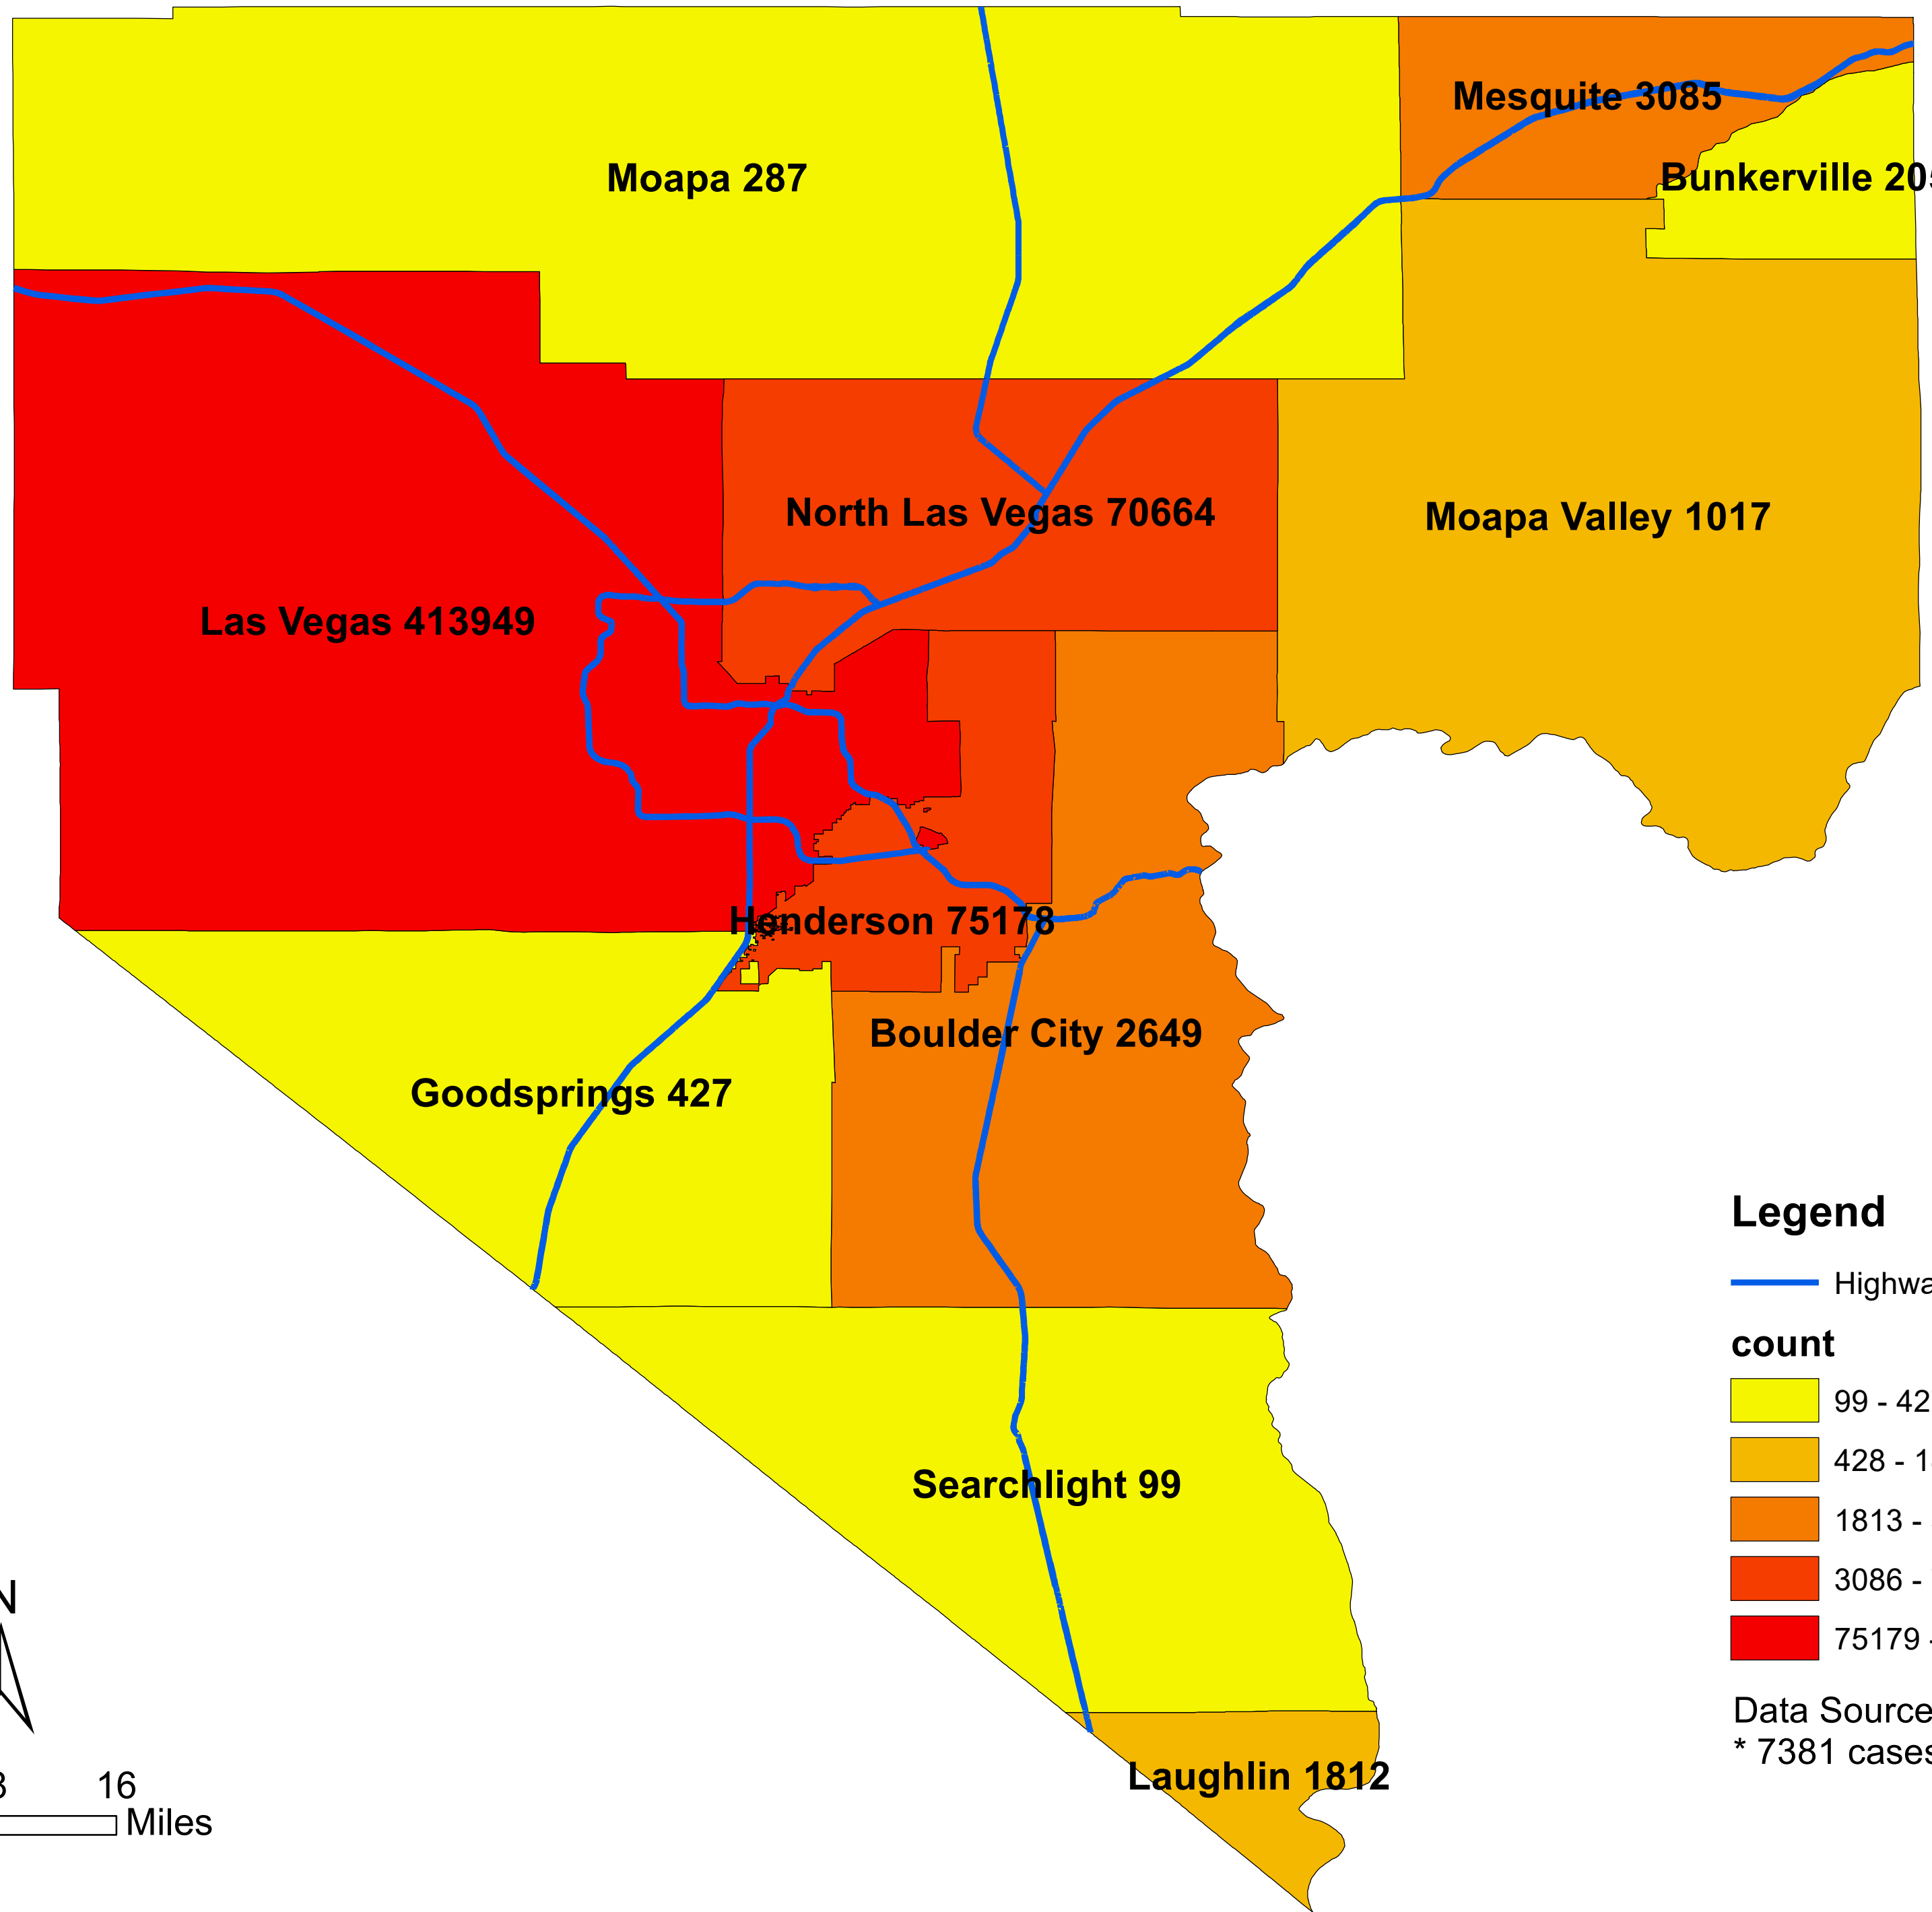

# Number of COVID-19 cases by city in Clark county (10.17.2022)

## Legend

— Highway

### count

Data Source: SNHD

\* 7381 cases without city information

0 4 8 16 Miles