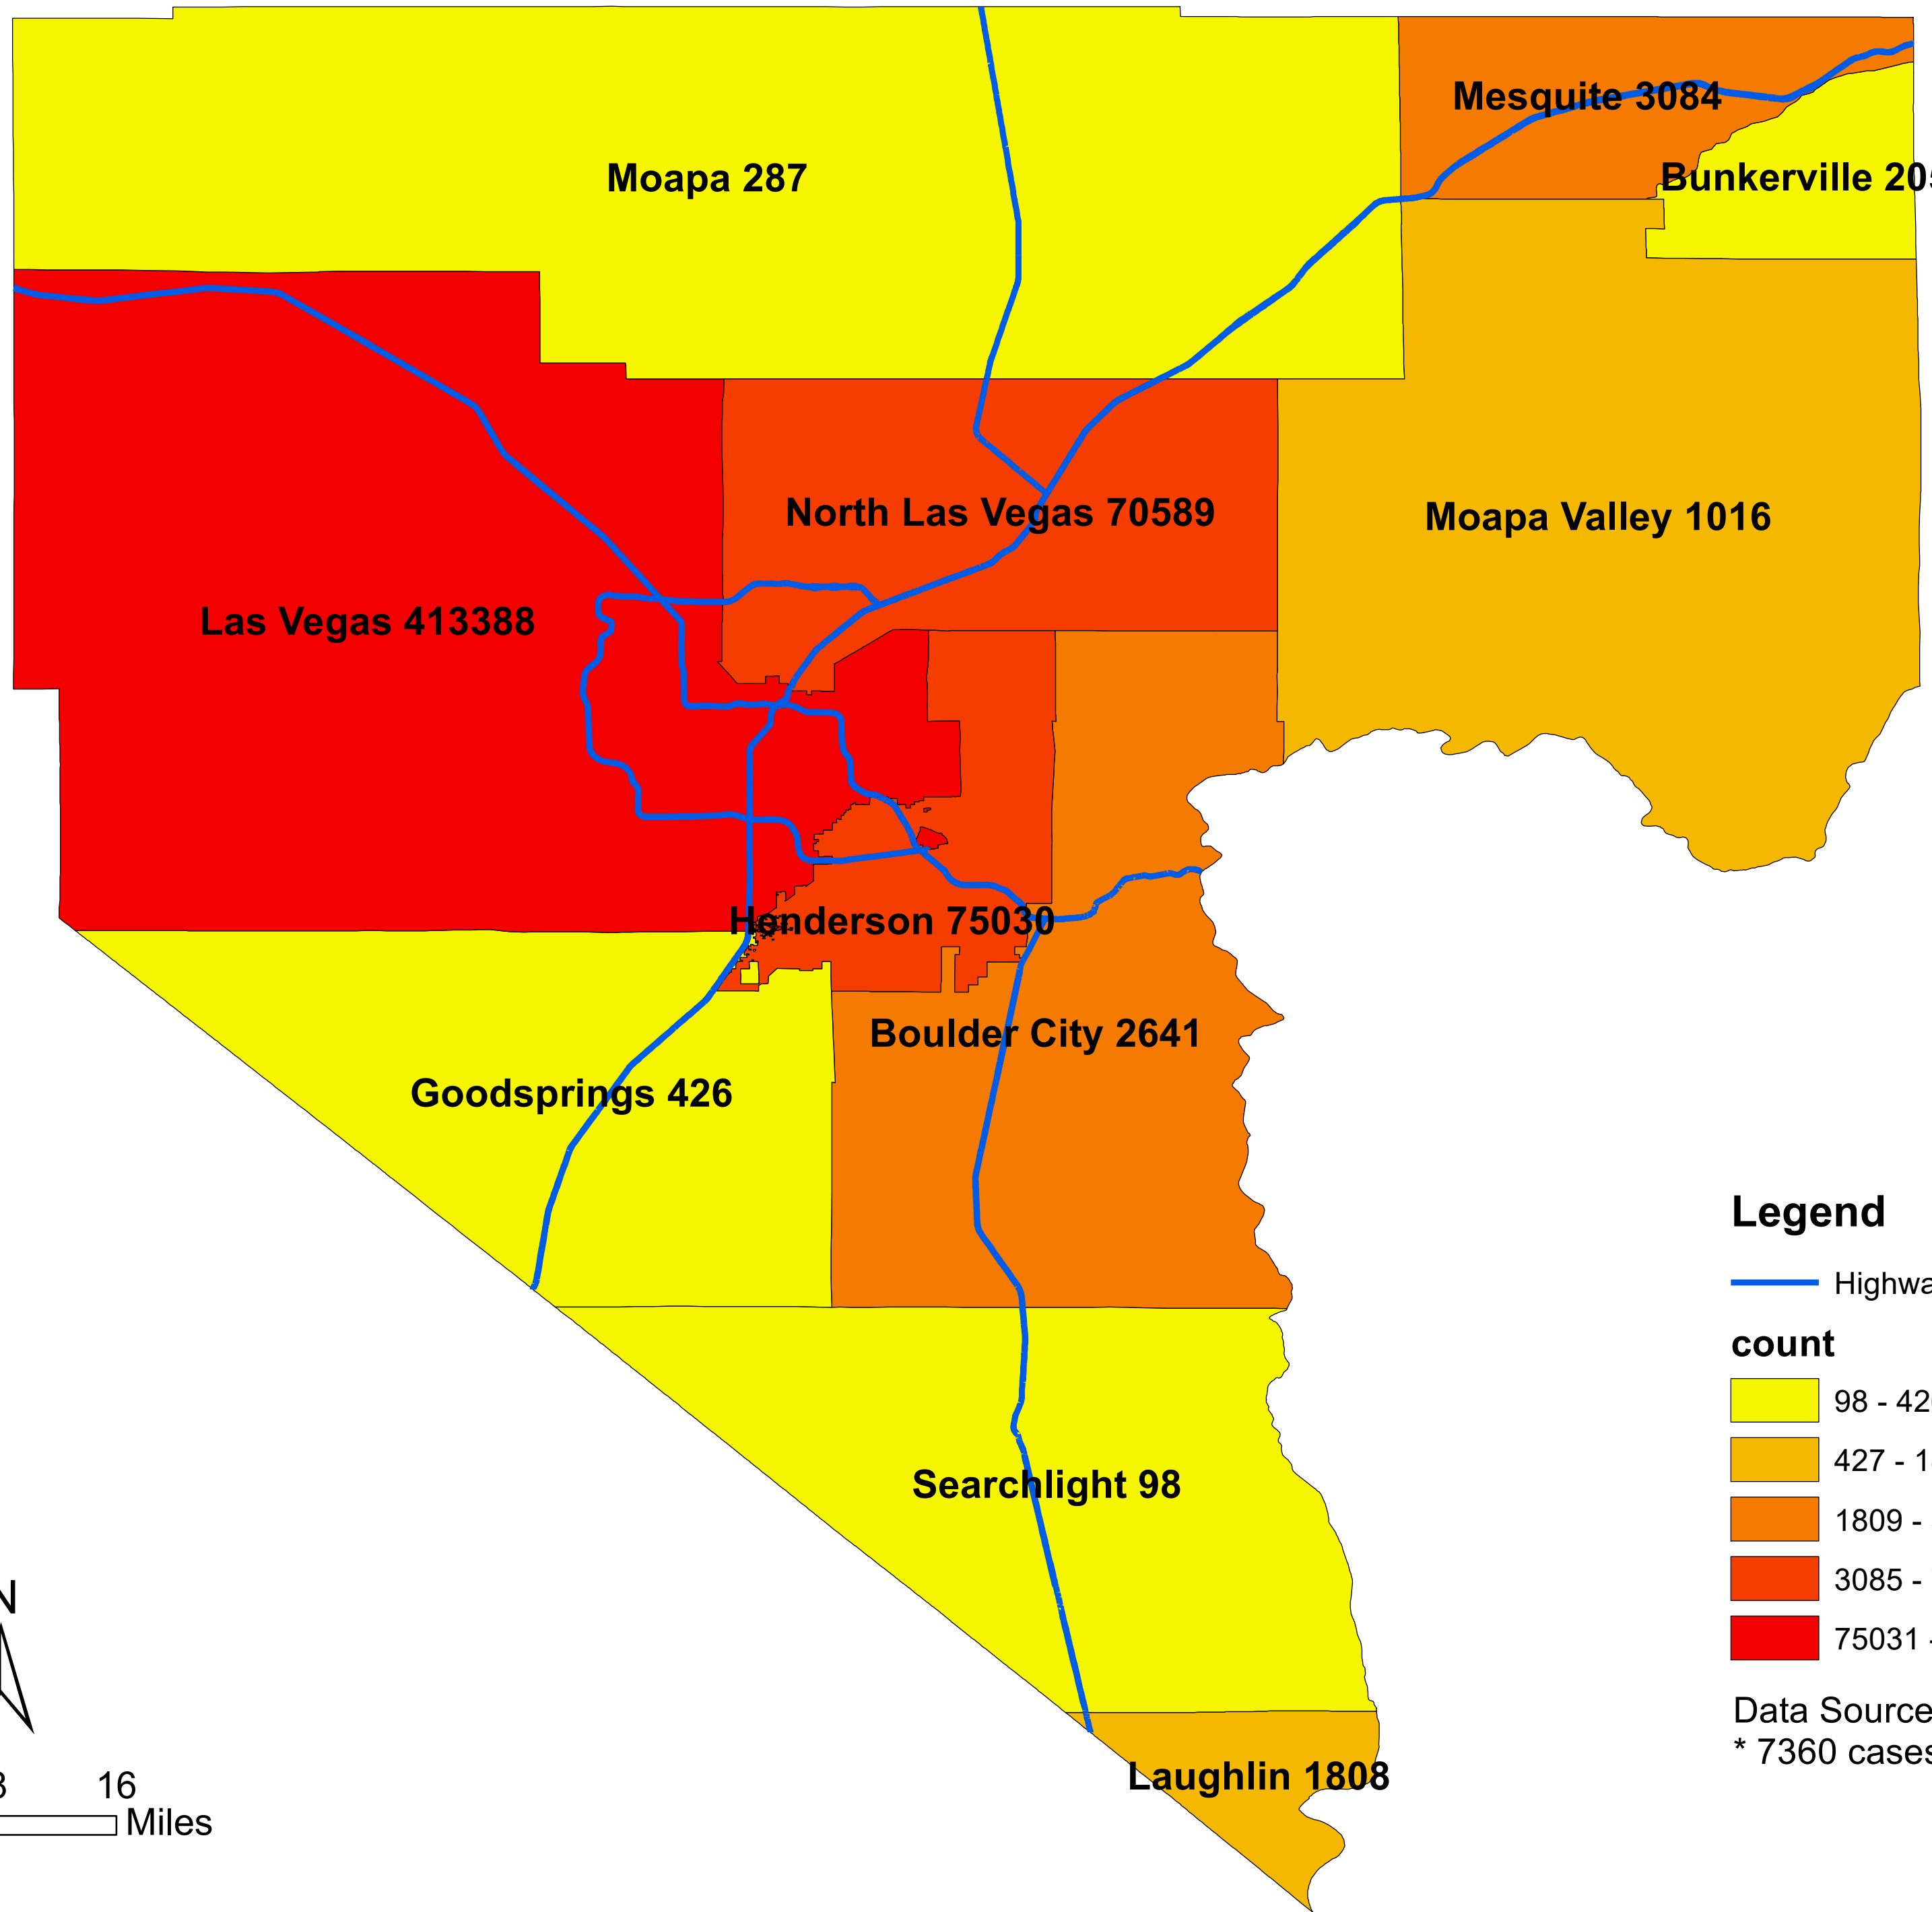

Number of COVID-19 cases by city in Clark county (10.10.2022)

Legend

— Highway

count

Data Source: SNHD

* 7360 cases without city information

0 4 8 16 Miles