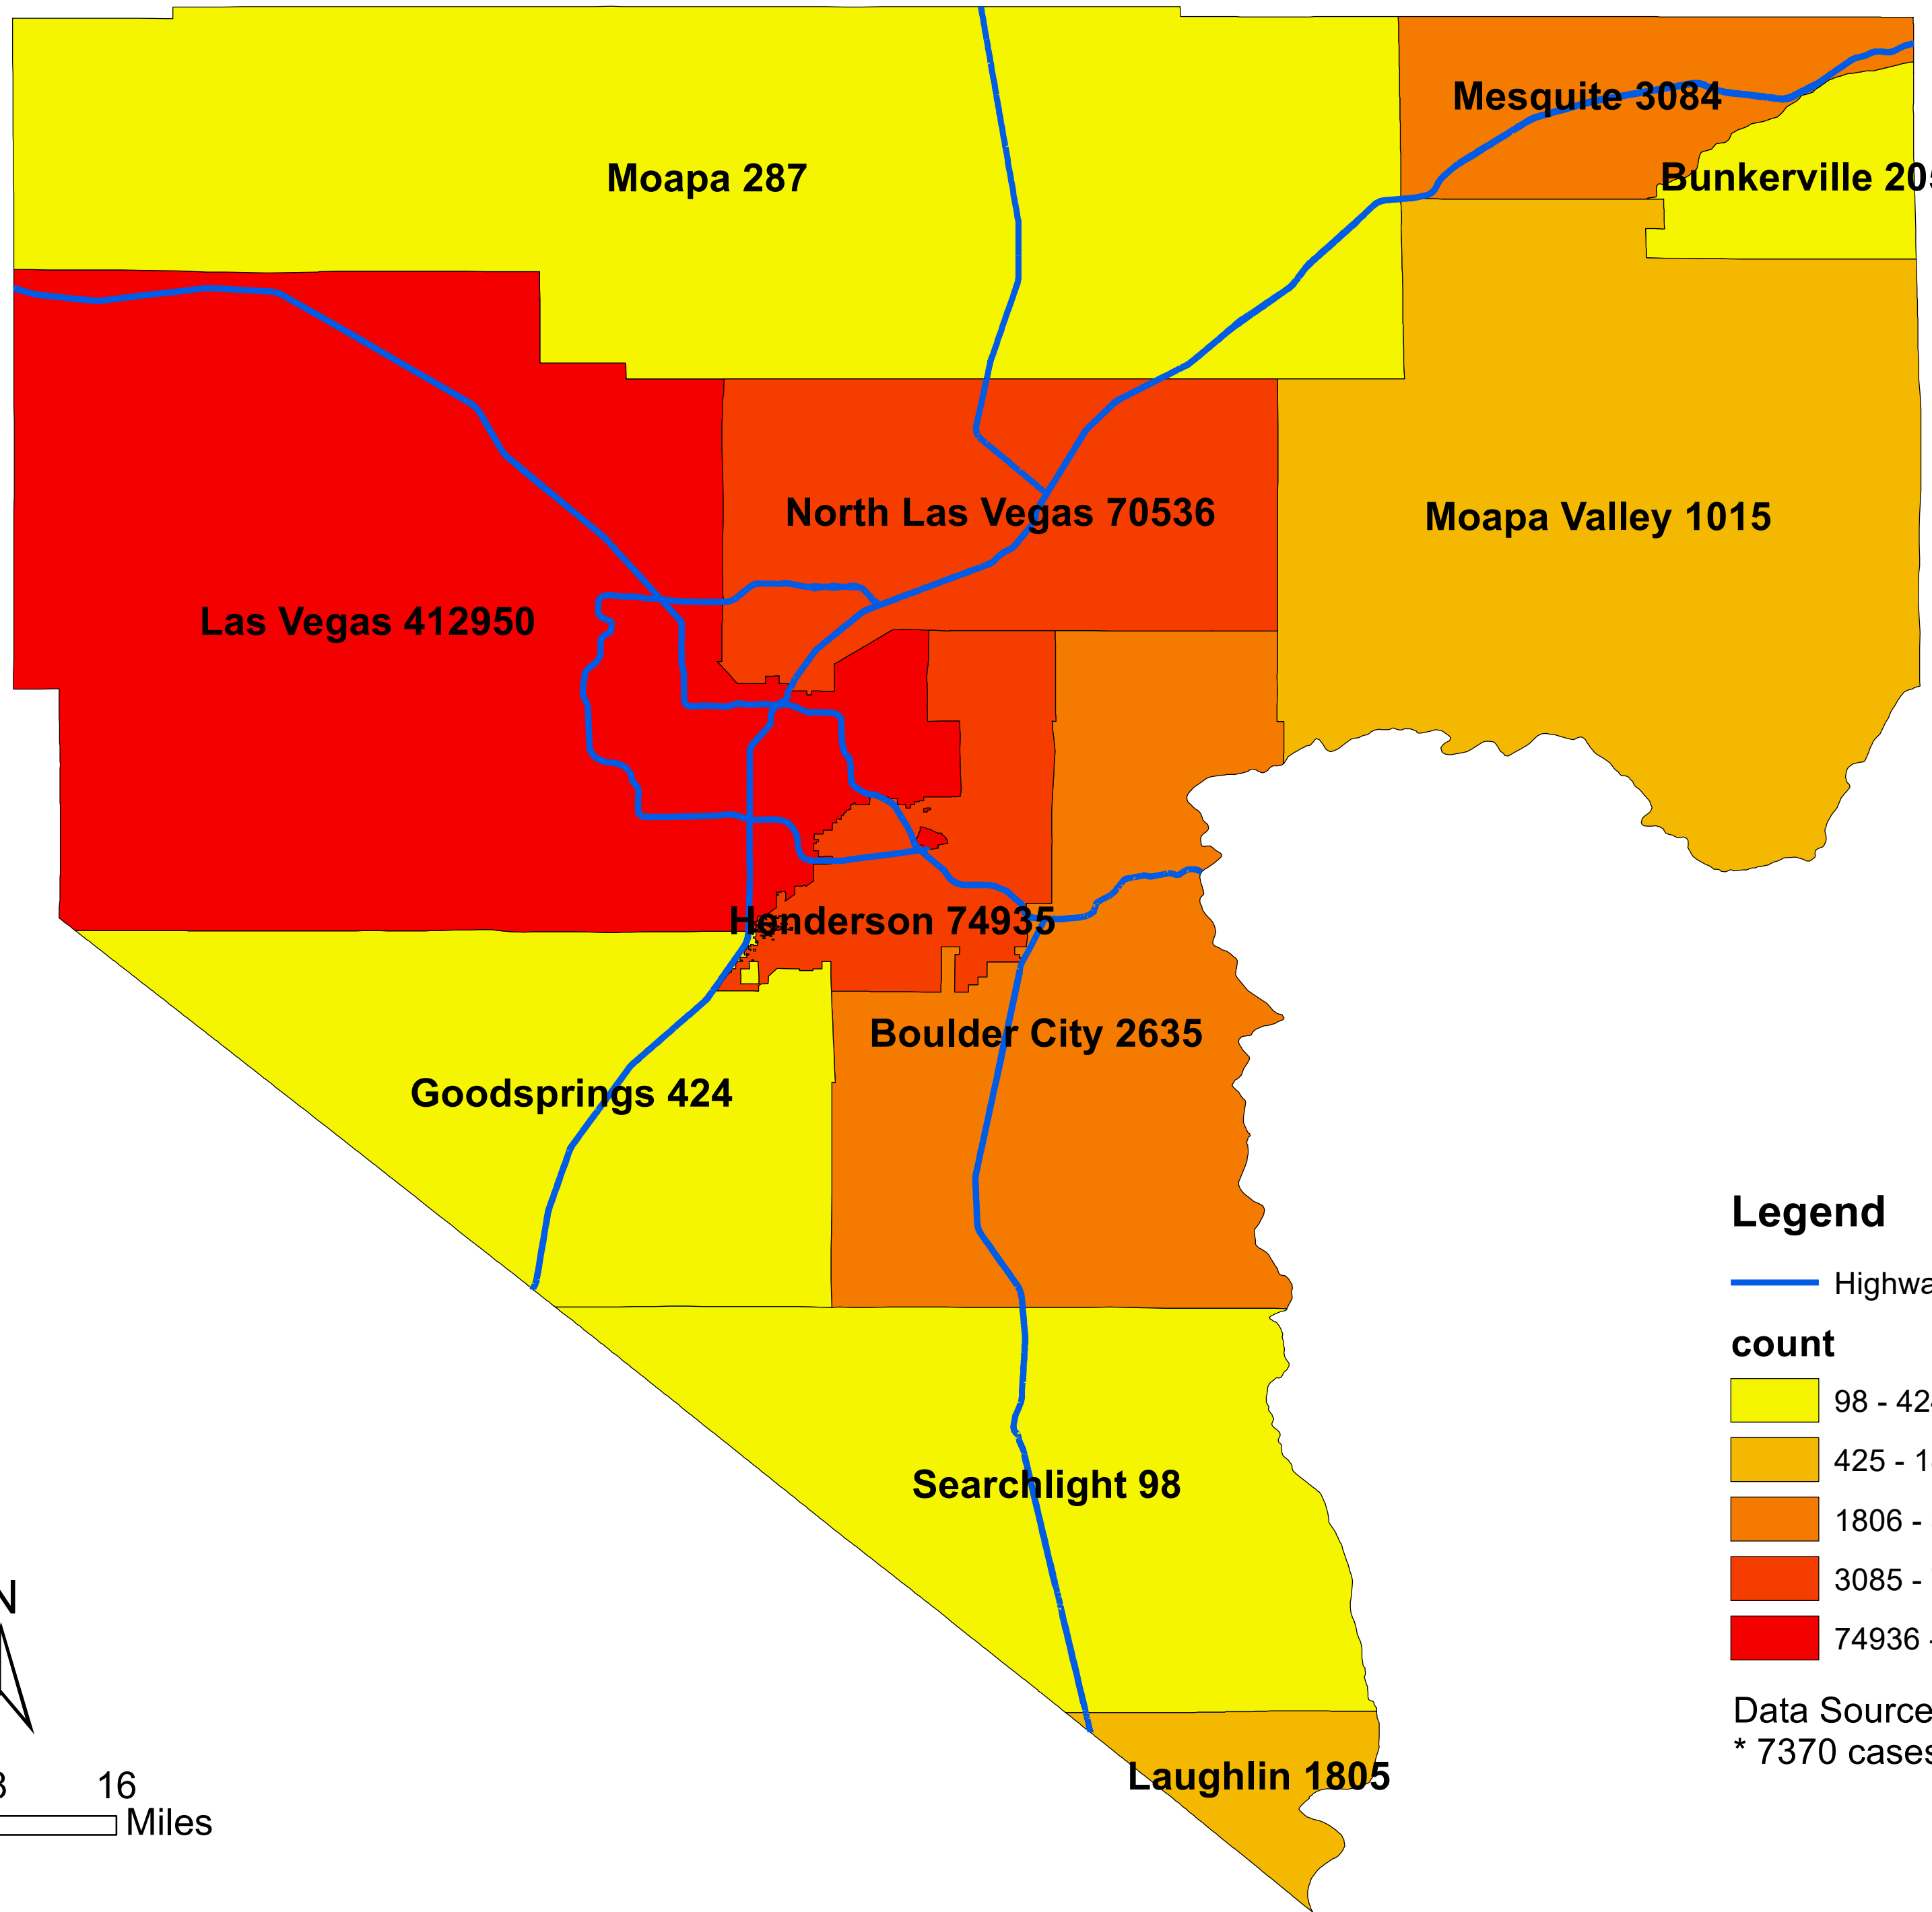

Number of COVID-19 cases by city in Clark county (10.03.2022)

Legend

— Highway

count

- 98 - 424
- 425 - 1805
- 1806 - 3084
- 3085 - 74935
- 74936 - 412950

Data Source: SNHD

* 7370 cases without city information

0 4 8 16 Miles